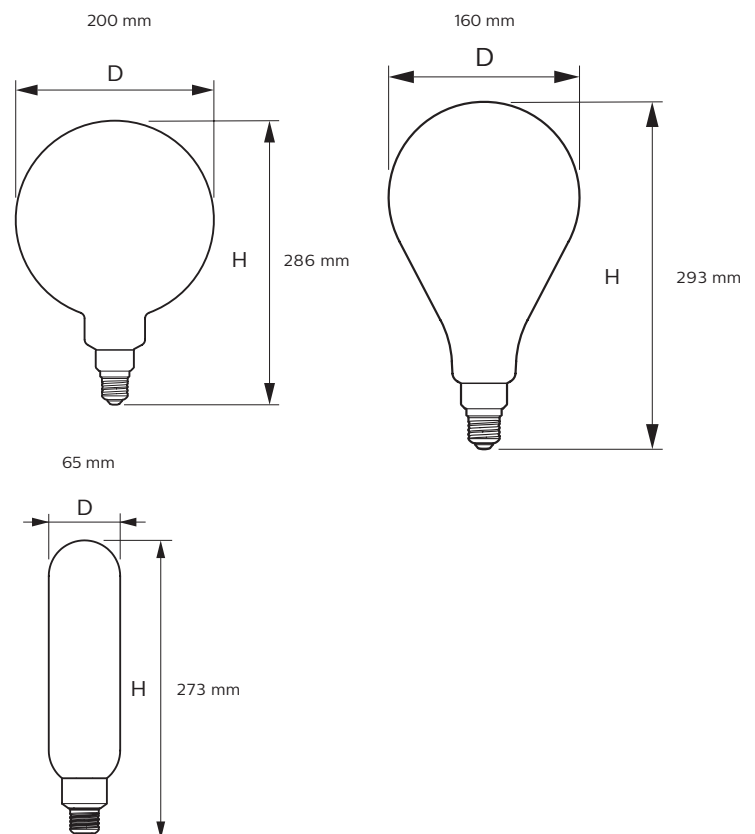

Application

decorative installations / domestic applications / hospitality / restaurants and hotels