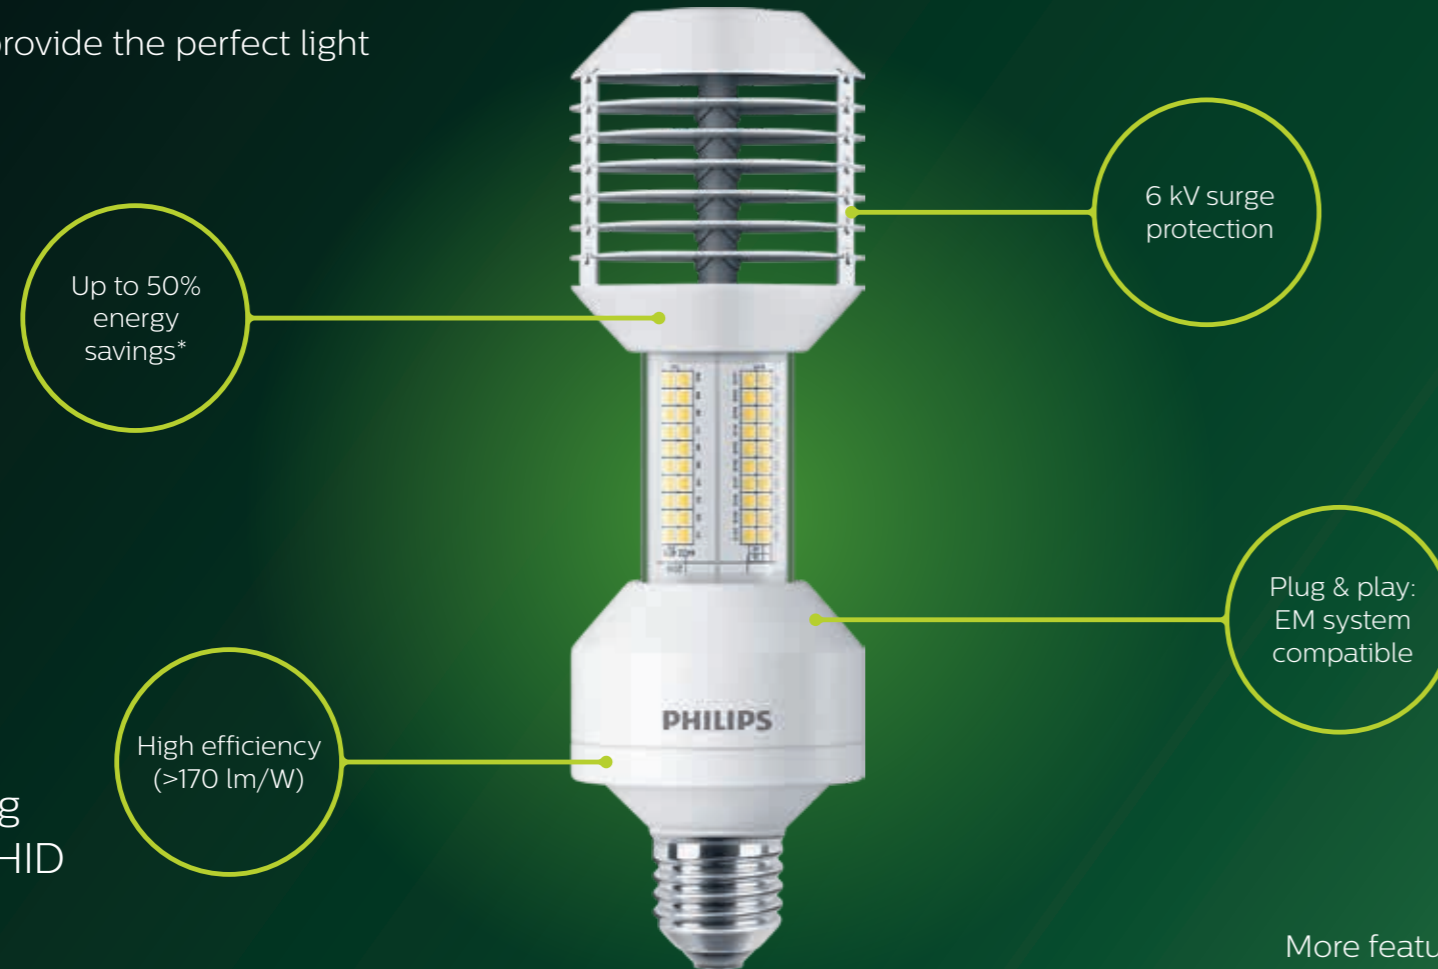

Philips TrueForce LED lamps

Save energy and provide the perfect light for every space

TrueForce LED Road

Industry leading LED lamps for HID replacement:

- Powerful light output, optically efficient
- Instant upgrade – no need to replace or modify fixture
- 50,000 hours lifetime, 5 years warranty

More features at a glance

Using existing optics of conventional luminaire

Pleasant white light with CRI 70

Optically efficient, emits light towards direction of use

TrueForce LED Industrial and Retail

- Plug & play: EM system compatible
- Up to 65% energy savings*
- Pleasant white light (CRI 80)
- IP 40 rating

* Compared to conventional systems