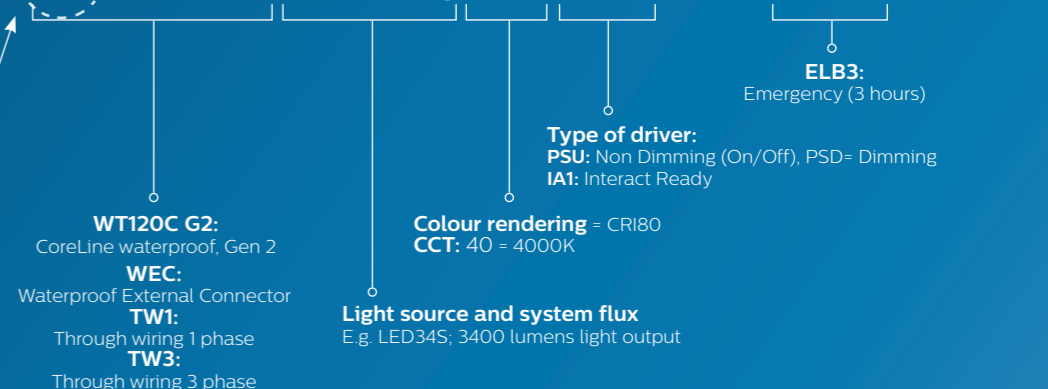

CoreLine Waterproof G2

WT120C G2 LED34S/840 PSU MDU ELB3 L1500