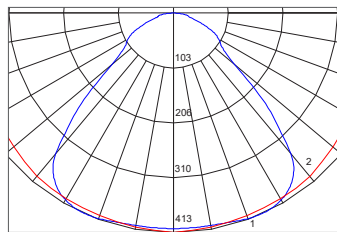

* When a new fitting reaches 70% of full potential

Polar intensity diagrams

W30L120

(CD / 1000lm, L.O.R = 1)

W60L60

(CD / 1000lm, L.O.R = 1)

W60L120

(CD / 1000lm, L.O.R = 1)

Order code	L (mm)	W (mm)	D (mm)
SP160P40S46060D	597	597	12.5

Order code	L (mm)	W (mm)	D (mm)
SP160P60S46012P	1,195	595	11
SP160P40S46012P	1,195	595	11

Dimensions shown above are nominal measurements. Slight variation in dimension may occur in production.