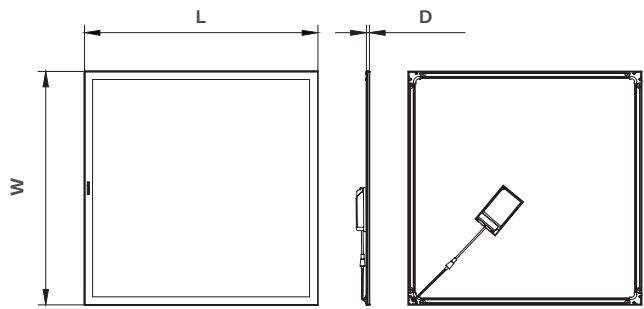

* When a new fitting reaches 70% of full potential

Polar intensity diagrams

W30L120

(CD / 1000lm, L.O.R = 1)

W60L60

(CD / 1000lm, L.O.R = 1)

W60L120

(CD / 1000lm, L.O.R = 1)

Dimensions

Recessed mounted

Order code	L (mm)	W (mm)	D (mm)
RC160V40430120P	1,195	295	9.3
RC160V40430120D	1,195	295	9.3
RC160X40S430120	1,195	295	9.3

Order code	L (mm)	W (mm)	D (mm)
RC160V40S46060P	595	595	9.3
RC160V40S46060D	595	595	9.3
RC160X40S46060	595	595	9.3

Order code	L (mm)	W (mm)	D (mm)
SP160P40S46060D	597	597	12.5

Order code	L (mm)	W (mm)	D (mm)
SP160P60S46012P	1,195	595	11
SP160P40S46012P	1,195	595	11

Dimensions shown above are nominal measurements. Slight variation in dimension may occur in production.