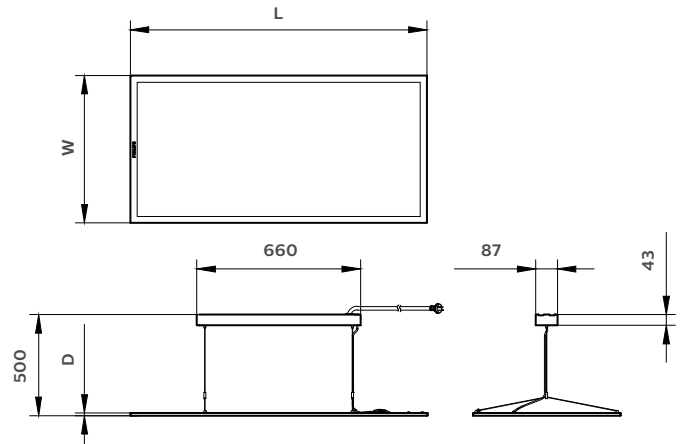

Dimensions

Recessed mounted

Order code	L (mm)	W (mm)	D (mm)
RC160V40430120P	1,195	295	9.3
RC160V40430120D	1,195	295	9.3
RC160X40S430120	1,195	295	9.3

Order code	L (mm)	W (mm)	D (mm)
RC160V40S46060P	595	595	9.3
RC160V40S46060D	595	595	9.3
RC160X40S46060	595	595	9.3

Order code	L (mm)	W (mm)	D (mm)
RC160V40460120P	1,195	595	11
RC160V60S46012P	1,195	595	11
RC160V40460120D	1,195	595	11

Suspended mounting

Order code	L (mm)	W (mm)	D (mm)
SP160P20S42012P	1,197	202	12.5

Order code	L (mm)	W (mm)	D (mm)
SP160P40S43012D	1,197	297	12.5

Order code	L (mm)	W (mm)	D (mm)
SP160P40S46060D	597	597	12.5

Order code	L (mm)	W (mm)	D (mm)
SP160P60S46012P	1,195	595	11
SP160P40S46012P	1,195	595	11

Dimensions shown above are nominal measurements. Slight variation in dimension may occur in production.