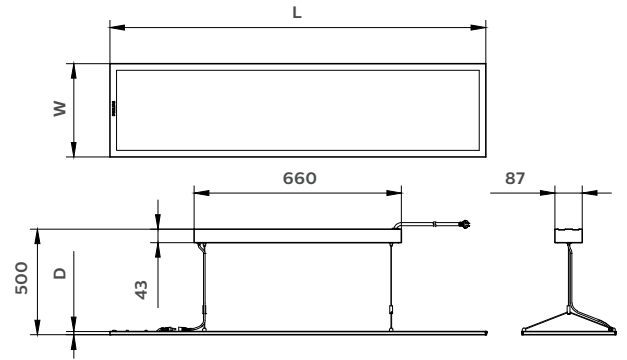

Dimensions

Recessed mounted

Order code	L (mm)	W (mm)	D (mm)
RC160V40430120P	1,195	295	9.3
RC160V40430120D	1,195	295	9.3
RC160X40S430120	1,195	295	9.3

Order code	L (mm)	W (mm)	D (mm)
RC160V40S46060P	595	595	9.3
RC160V40S46060D	595	595	9.3
RC160X40S46060	595	595	9.3

Order code	L (mm)	W (mm)	D (mm)
RC160V40460120P	1,195	595	11
RC160V60S46012P	1,195	595	11
RC160V40460120D	1,195	595	11

Suspended mounting

Order code	L (mm)	W (mm)	D (mm)
SP160P20S42012P	1,197	202	12.5

Order code	L (mm)	W (mm)	D (mm)
SP160P40S43012D	1,197	297	12.5

Order code	L (mm)	W (mm)	D (mm)
SP160P40S46060D	597	597	12.5

Order code	L (mm)	W (mm)	D (mm)
SP160P60S46012P	1,195	595	11
SP160P40S46012P	1,195	595	11

Dimensions shown above are nominal measurements. Slight variation in dimension may occur in production.