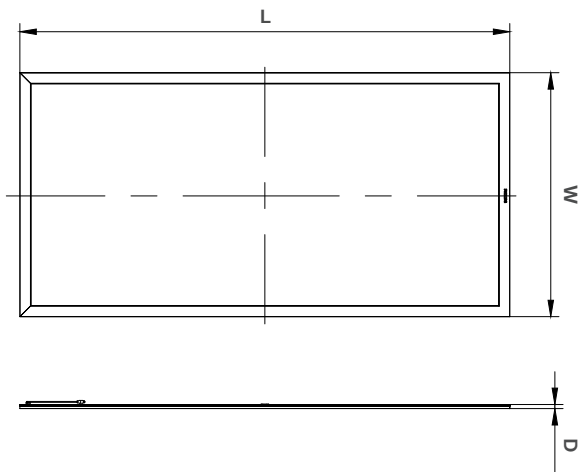

* When a new fitting reaches 70% of full potential

Polar intensity diagrams

W30L120

(CD / 1000lm, L.O.R = 1)

W60L60

(CD / 1000lm, L.O.R = 1)

W60L120

(CD / 1000lm, L.O.R = 1)

Dimensions

Recessed mounted

Order code	L (mm)	W (mm)	D (mm)
RC160V40430120P	1,195	295	9.3
RC160V40430120D	1,195	295	9.3
RC160X40S430120	1,195	295	9.3

Order code	L (mm)	W (mm)	D (mm)
RC160V40S46060P	595	595	9.3
RC160V40S46060D	595	595	9.3
RC160X40S46060	595	595	9.3

Order code	L (mm)	W (mm)	D (mm)
SP160P40S46060D	597	597	12.5

Order code	L (mm)	W (mm)	D (mm)
SP160P60S46012P	1,195	595	11
SP160P40S46012P	1,195	595	11

Dimensions shown above are nominal measurements. Slight variation in dimension may occur in production.