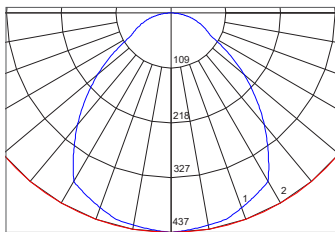

* When a new fitting reaches 70% of full potential

Polar intensity diagrams

W30L120

(CD / 1000lm, L.O.R = 1)

W60L60

(CD / 1000lm, L.O.R = 1)

W60L120

(CD / 1000lm, L.O.R = 1)

Order code	L (mm)	W (mm)	D (mm)
SP160P40S46060D	597	597	12.5

Order code	L (mm)	W (mm)	D (mm)
SP160P60S46012P	1,195	595	11
SP160P40S46012P	1,195	595	11

Dimensions shown above are nominal measurements. Slight variation in dimension may occur in production.