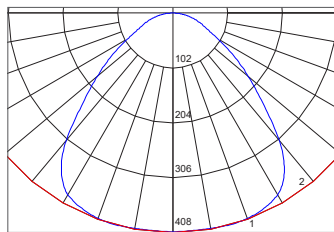

* When a new fitting reaches 70% of full potential

Polar intensity diagrams

W30L120

(CD / 1000lm, L.O.R = 1)

W60L60

(CD / 1000lm, L.O.R = 1)

W60L120

(CD / 1000lm, L.O.R = 1)

Order code	L (mm)	W (mm)	D (mm)
SP160P40S46060D	597	597	12.5

Order code	L (mm)	W (mm)	D (mm)
SP160P60S46012P	1,195	595	11
SP160P40S46012P	1,195	595	11

Dimensions shown above are nominal measurements. Slight variation in dimension may occur in production.