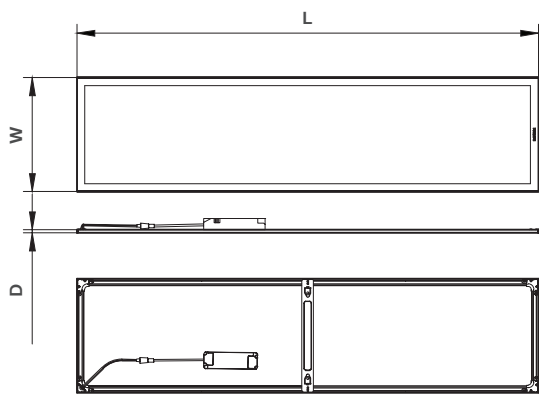

* When a new fitting reaches 70% of full potential

Polar intensity diagrams

W30L120

(CD / 1000lm, L.O.R = 1)

W60L60

(CD / 1000lm, L.O.R = 1)

W60L120

(CD / 1000lm, L.O.R = 1)

Dimensions

Recessed mounted

Order code	L (mm)	W (mm)	D (mm)
RC160V40430120P	1,195	295	9.3
RC160V40430120D	1,195	295	9.3
RC160X40S430120	1,195	295	9.3

Order code	L (mm)	W (mm)	D (mm)
RC160V40S46060P	595	595	9.3
RC160V40S46060D	595	595	9.3
RC160X40S46060	595	595	9.3

Order code	L (mm)	W (mm)	D (mm)
SP160P40S46060D	597	597	12.5

Order code	L (mm)	W (mm)	D (mm)
SP160P60S46012P	1,195	595	11
SP160P40S46012P	1,195	595	11

Dimensions shown above are nominal measurements. Slight variation in dimension may occur in production.