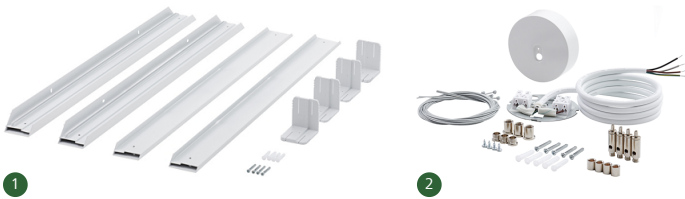

## CoreLine Recessed - Accessory

[www.philips.com/coreline](http://www.philips.com/coreline)

10/20 PACK

Product Type	12NC	EOC code
① RC132Z SMB W60L60	910930031018	07330899
② RC132Z SME-3 WH	911401892280	36270099
② RC132Z SME-4 WH	911401892380	36271799