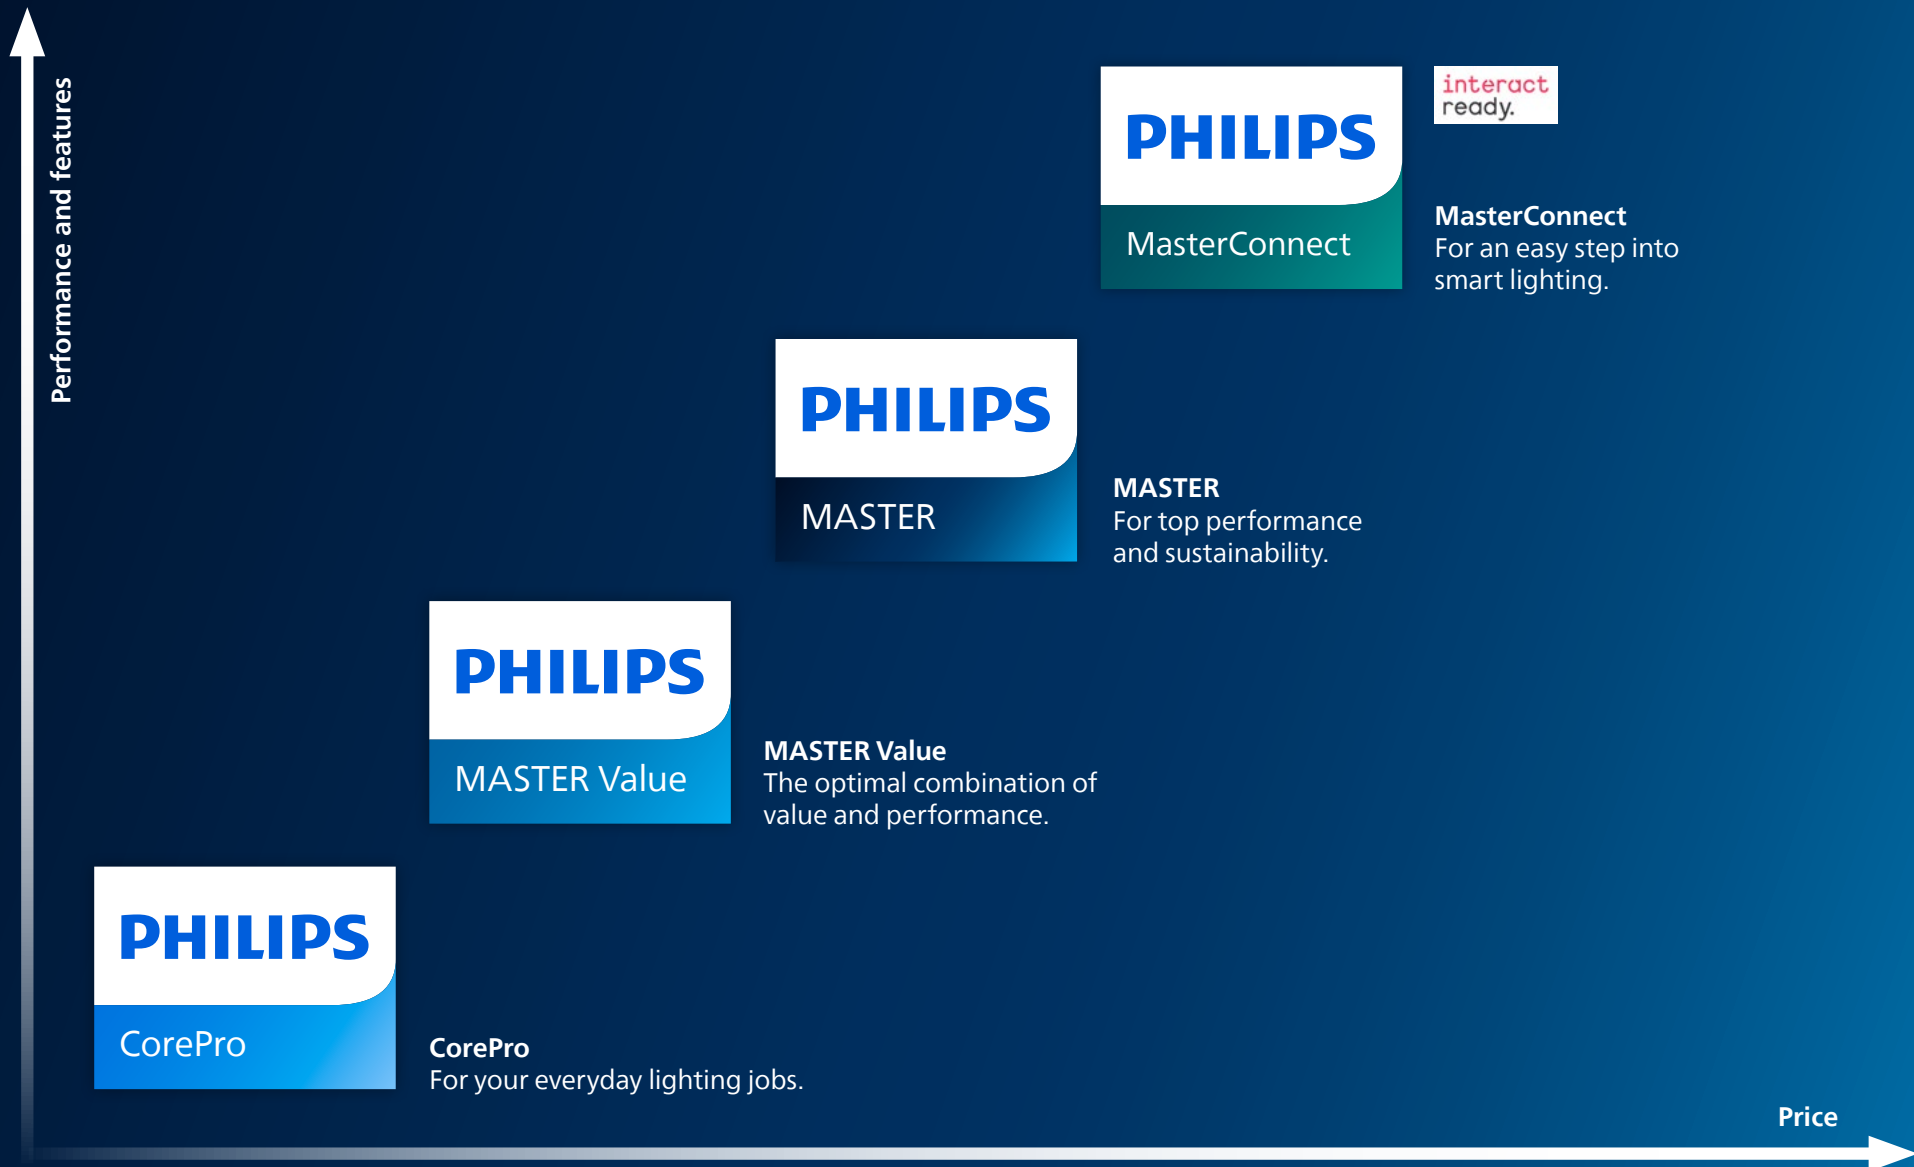

#### Trusted performance

- Low early failures
- Warranty up to 7 years
- High resistance to switching cycles

Contents

Interact Ready

CoreLine

Ledinaire

LED spots

LED bulbs

LED candles & lusters

LED tubes

LED PL-lamps

TrueForce

Finding the right LED tubes for different plans, needs and budgets is easy with the extensive Philips portfolio. It ensures that you always have a quality solution at the price you want.

# Philips MasterConnect LEDtubes

Take the first step into connected lighting with Philips MasterConnect LEDtubes.

MasterConnect LEDtubes are smart retrofit LED tubes that give you an easy and seamless way to upgrade and embrace all benefits of connected lighting.