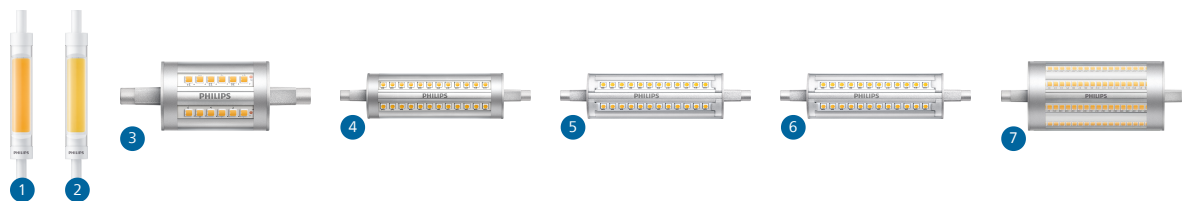

LED spots

CorePro LEDlinear MV

www.philips.com/ledlamps

	Product Type	Tradi	LED	Lumen	Efficiency	Dimmable	CRI	Color	Lifetime	Lamp	Total	EEL	12NC	EOC
		tional	W	Output	lm/W			Temp.	Hrs.	diameter	length			
		W	W	lm	lm/W			K		mm	mm			
NEW	1 CorePro LED linear R7S 118mm 7.2-60W 830	60	7.2	810	112.00	No	80	3000	15.000	15	118	E	929002495002	30397300
NEW	2 CorePro LED linear R7S 118mm 7.2-60W 840	60	7.2	850	118.00	No	80	4000	15.000	15	118	E	929002495102	30399700
	3 CorePro LEDlinear ND 7.5-60W R7S 78mm830	60	7.5	950	126.67	No	80	3000	15.000	29	78	E	929001339002	71394500
	3 CorePro LEDlinear ND 7.5-60W R7S 78mm840	60	7.5	1000	133.33	No	80	4000	15.000	29	78	E	929001339102	71396900
	4 CorePro LED linear D 14-120W R7S 118 830	120	14	2000	142.86	Yes	80	3000	15.000	29	118	D	929001353602	71400300
	4 CorePro LED linear D 14-120W R7S 118 840	120	14	2000	142.86	Yes	80	4000	15.000	29	118	D	929001353702	71406500
	5 CorePro LED linear R7S 118mm 14-100W 830 D	100	14	1600	114.29	Only with specific dimmers	80	3000	15.000	29	118	E	929001243702	57879700
	6 CorePro LED linear R7S 118mm 14-100W 840 D	100	14	1800	128.57	Only with specific dimmers	80	4000	15.000	29	118	E	929001243802	57881000
	7 CoreProLED linearD 17.5-150W R7S 118 830	150	17.5	2460	140.00	Only with specific dimmers	80	3000	15.000	42	118	D	929002016602	64673800
	7 CoreProLED linearD 17.5-150W R7S 118 840	150	17.5	2460	140.00	Only with specific dimmers	80	4000	15.000	42	118	D	929002016702	64675200