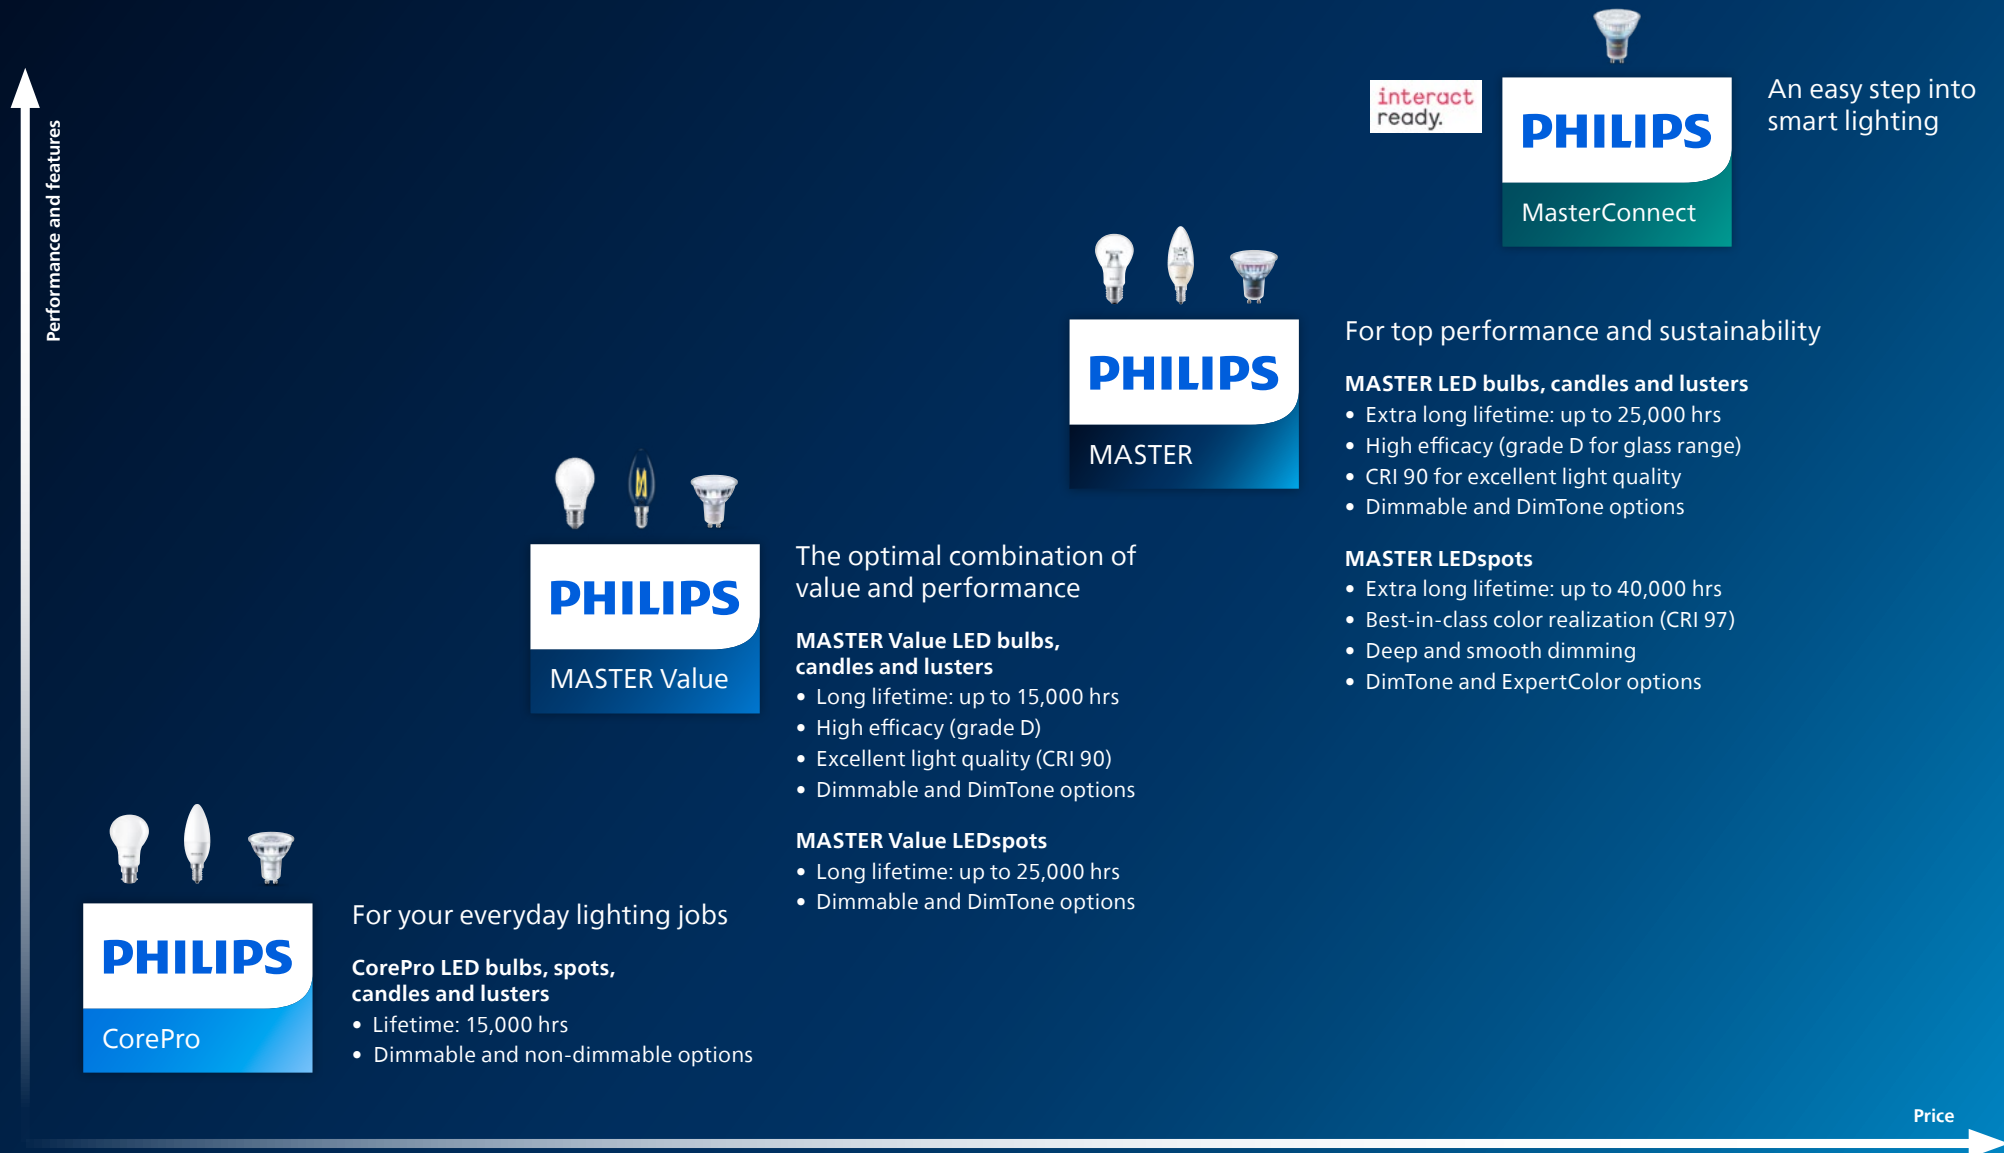

#### Wide range

The right shape and technology for every kind of application and budget

Contents

Interact Ready

CoreLine

Ledinaire

LED spots

LED bulbs

LED candles & lusters

LED tubes

LED PL-lamps

TrueForce

The Philips range tiering is now valid for all our LED lamps – bulbs, candles and lusters included!

Range tiering

# Designed for your needs – inside and out

We always strive to make your job easier and less complex. That's why we are introducing a new packaging for our LED lamps – featuring a modern design that lets you identify product benefits, key specifications and range tiering at first glance. The new energy label brings more transparency about energy efficiency and is compliant with the EU's Ecodesign Regulation (SLR).

# Philips MasterConnect LEDspots

Take the first step into connected lighting with Philips MasterConnect LEDspots.

MasterConnect LEDspots are smart retrofit LED spots that give you an easy and seamless way to upgrade and embrace all benefits of connected lighting.