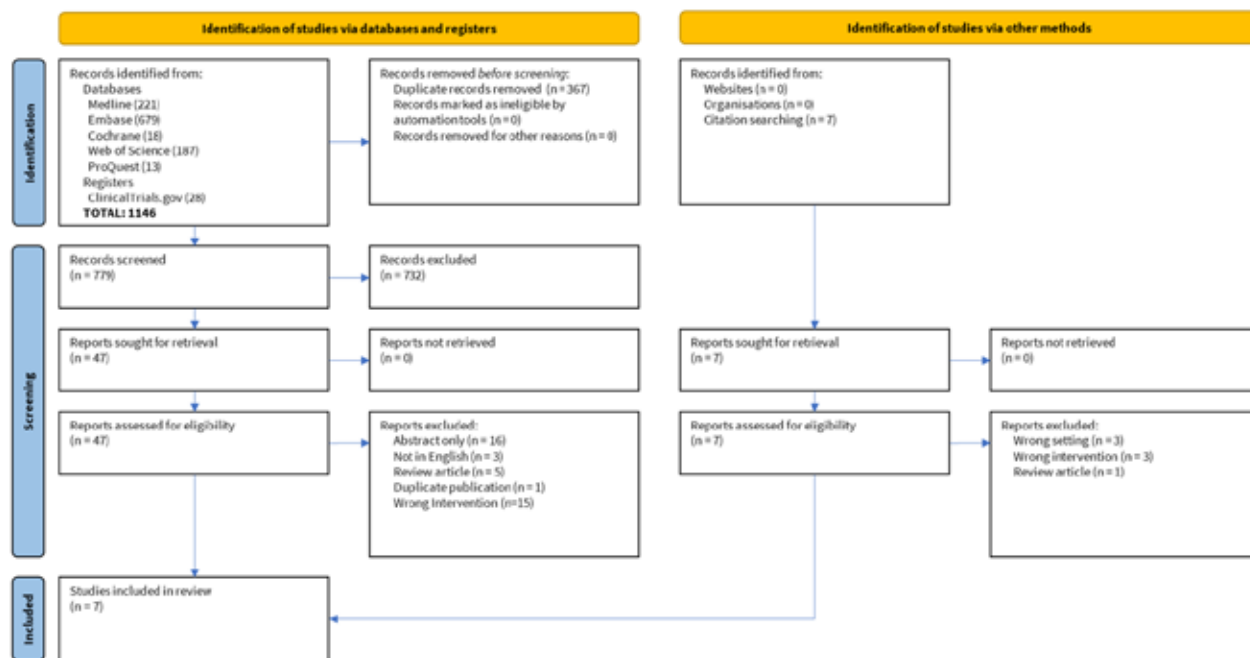

TABLE 1.

Studies Included in the Review

Study quality and risk of bias were assessed using the Newcastle-Ottawa Quality Assessment Scale for Cohort Studies,⁹ with scoring done by one author (A.S.W.), followed by a discussion with the research team to reach a consensus score. Data were extracted by two authors (A.S.W. and R.R.) and checked for accuracy by the research team using a template that is available on request from the authors. Specifically, data were extracted around the hospital characteristics (academic *vs* community hospital, geographic location), the patient population addressed by the TBMMs, the characteristics of the TBMMs (actions taken before, during, and after the conference), implementation process measures (number of conferences held and attendance at conferences), and outcome measures (educational outcomes, adverse event investigation findings, and quality improvement outcomes). It was anticipated that the availability of quantitative measures of patient safety and clinician education would be limited, and no meta-analysis was planned.

RESULTS

Studies

The database search identified 779 studies; 47 were selected for full-text review, and 7 qualified for inclusion (Figure 1 and Table 1).¹⁰⁻¹⁶ One study was a national survey of pediatric

FIGURE 1. Inclusion and exclusion of studies, based on PRISMA guidelines. from: Page MJ, McKenzie JE, Bossuyt PM, Boutron I, Hoffmann TC, Mulrow CD, et al. The PRISMA 2020 statement: an updated guideline for reporting systematic reviews. *BMJ* 2001;372:n71. doi: 10.1136/bmj.n71. For more information, visit: <http://www.prisma-statement.org/>.