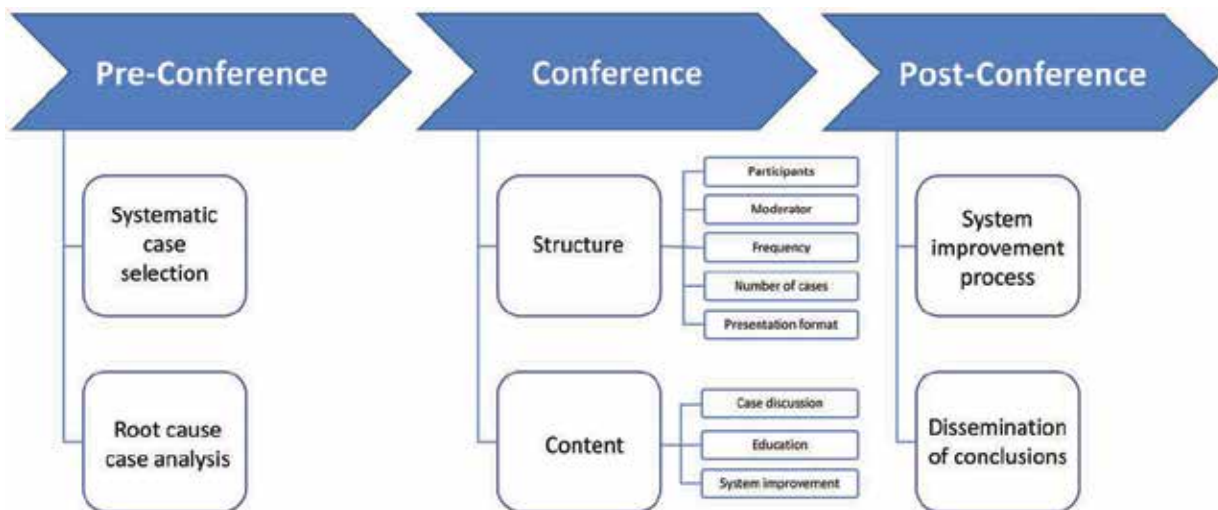

TABLE 2.
Features of the TBMM Process Identified in the Studies

associated with conference effectiveness and engagement: feedback pathways, discussion of nontechnical components of care, standardization of case assessment and decision-making, and connection to quality improvement projects and higher-level hospital review processes. The study's limitations include the relatively low response rate of 38% (a total of 928 pediatric surgeons were invited to complete the survey).

TBMM Characteristics

Elements of the TBMM process addressed in these studies include preparation for the meeting, the meeting itself, and post-meeting follow-up (Fig. 2). The specific elements of the processes implemented by the TBMMs described in the studies are listed in Table 2.

Activities occurring before a TBMM meeting typically included in-depth case preparation¹⁵ and structured case analysis, such as sentinel event review or root cause analysis.^{11,16} The TBMM is thus different from such well-established fact-finding activities but builds on such processes and includes a larger group of potential learners. Ervin et al¹⁵ found in their qualitative analysis that in-depth case preparation was important to TBMM success and that it facilitated productive discussion around system issues. Some TBMMs discussed all adverse events or deaths at their meetings,^{13,16} whereas others carefully

FIGURE 2. Elements of the TBMM process.