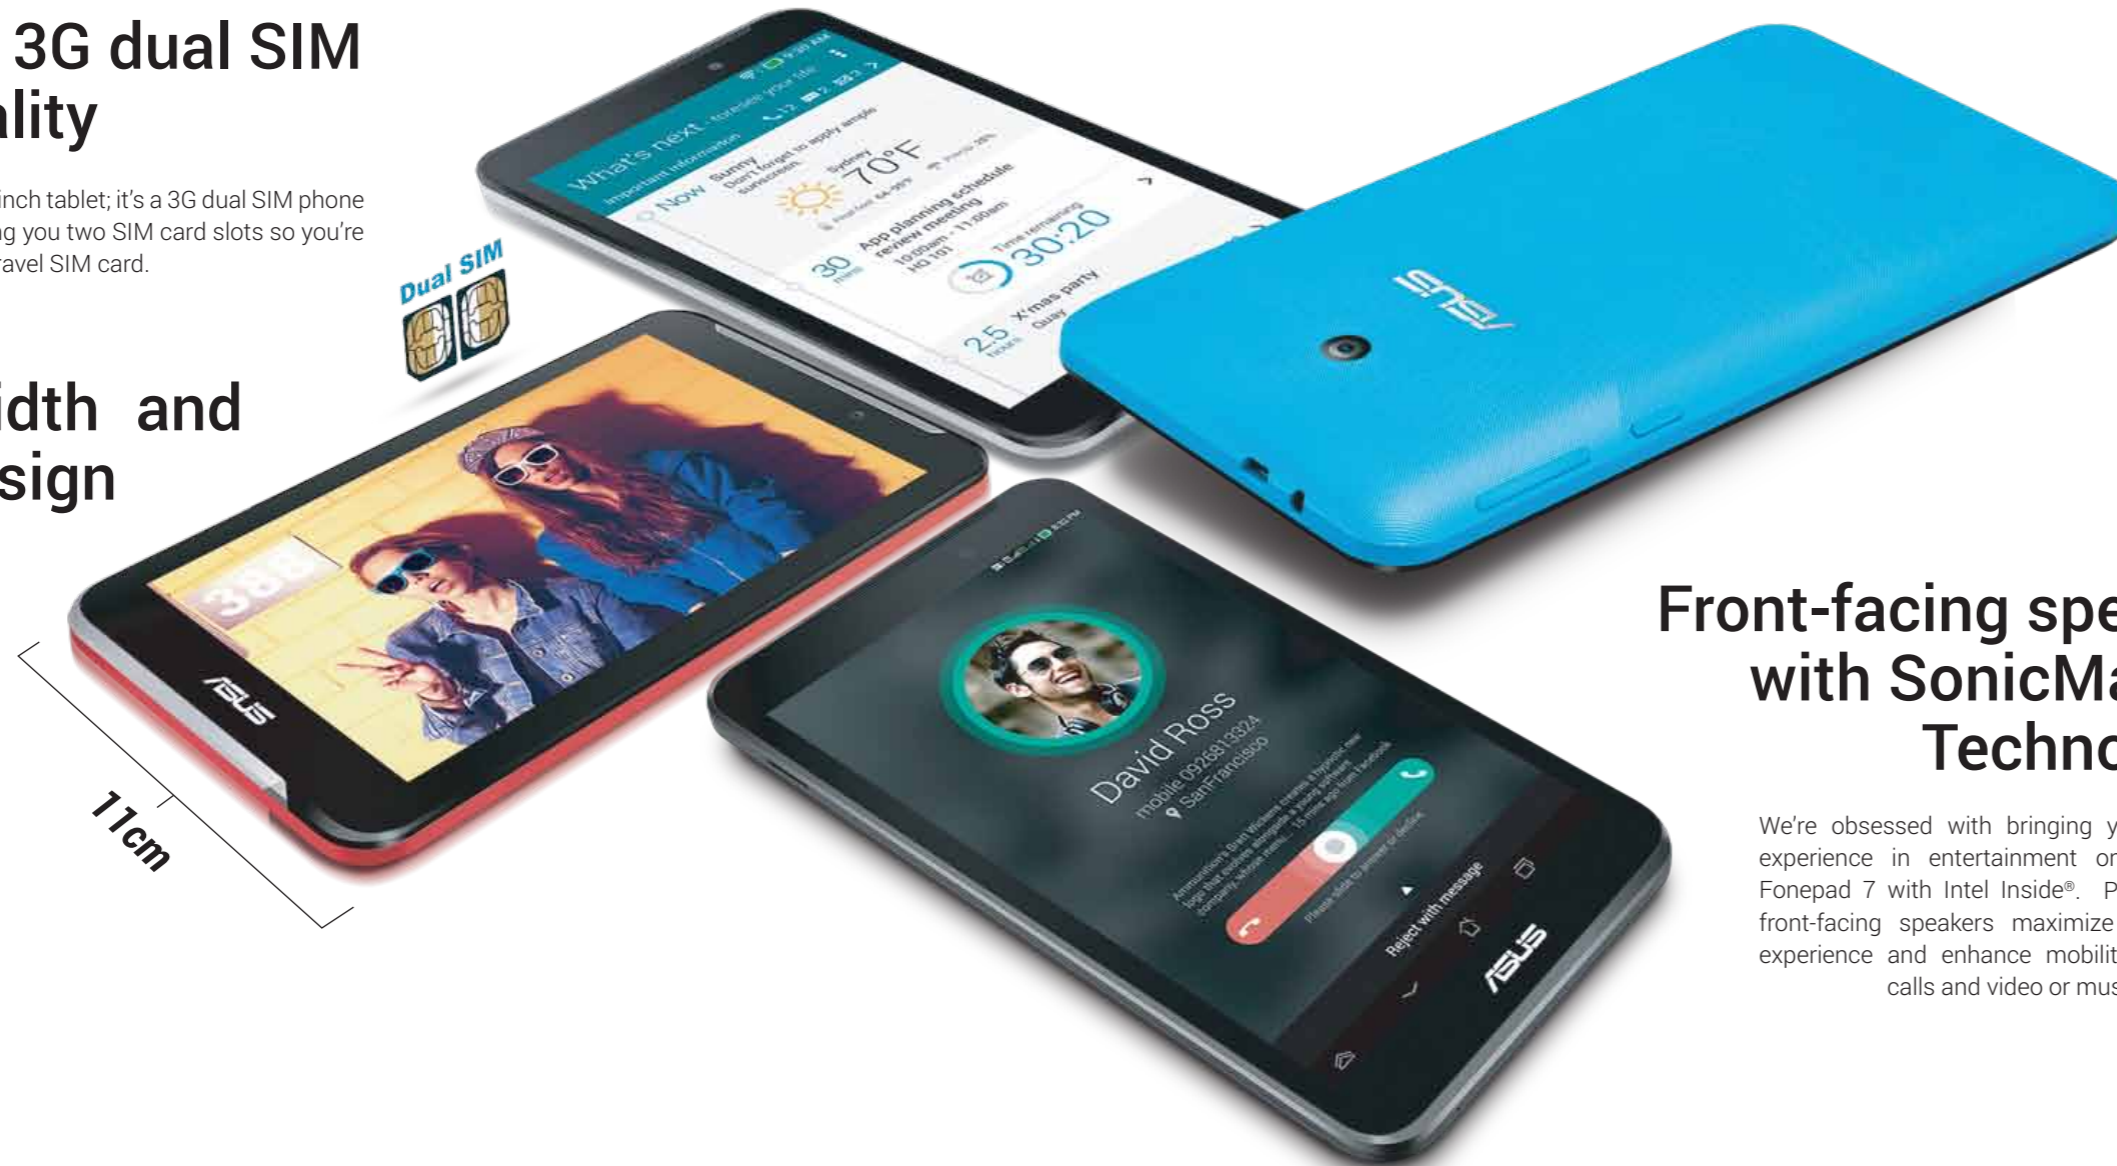

ASUS Fonepad™ 7 with Intel Inside®

ASUS Fonepad™ 7 with Intel Inside®

## It's a tablet with 3G dual SIM phone functionality

The ASUS Fonepad™ 7 is more than just a 7-inch tablet; it's a 3G dual SIM phone as well. It's a perfect travel companion, giving you two SIM card slots so you're reachable at either your mobile number or travel SIM card.

## 11cm tablet width and narrow bezel design

The ASUS Fonepad™ 7 is more than just a 7-inch tablet; it's a 3G dual SIM phone as well. It's a perfect travel companion, giving you two SIM card slots so you're reachable at either your mobile number or travel SIM card.