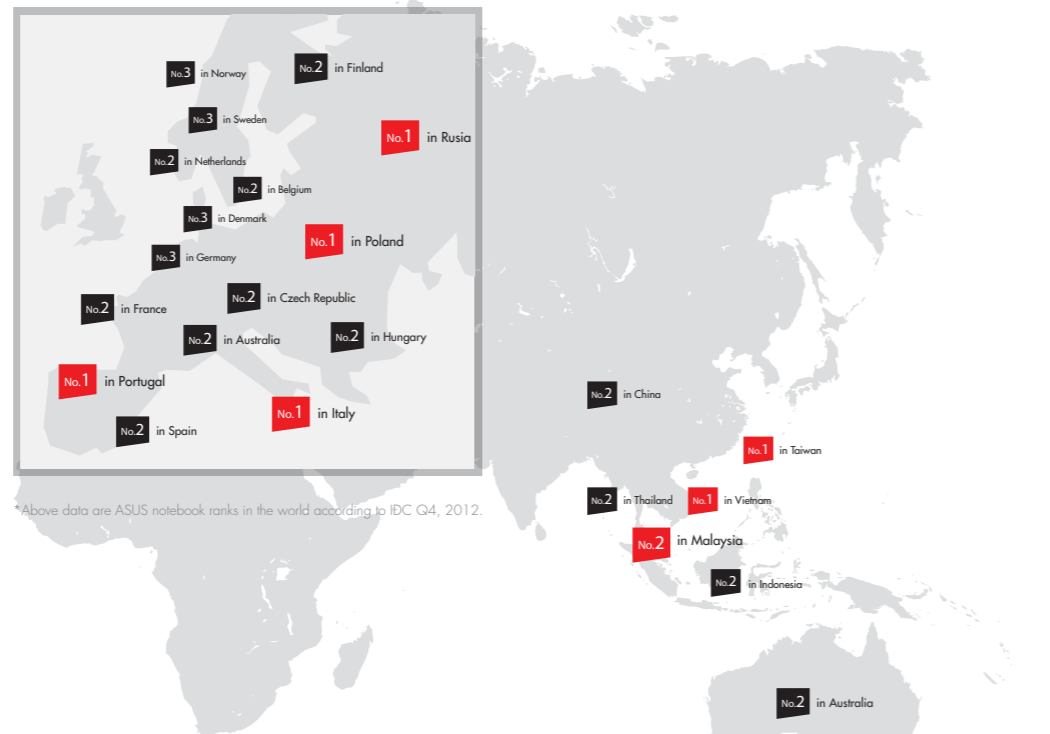

# RM 429

SRP.  
~~RM 599~~

IDC (Q2, 2013) Worldwide in unit shipment

ASUS is a Top 2 Global Android Tablet Brand

According to latest retail sales data, ASUS the Top 2 Global Consumer Notebook Brand, also ranked as Top 2 Global Android Tablet Brand, with one of the biggest selling growth in the world.