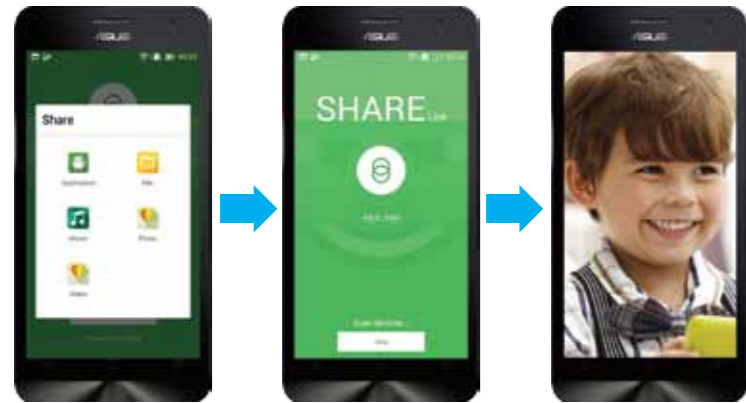

## Do It Later

Back to delayed activities in just 1 click

Busy? Drop it and Do it Later! This application help you go to delayed acitivites just in one click. Example, you are reading an article in a website. Due to urgent cases, you put it in "read later" list. In just one click, you can go back to that article. Not only limited for article reading, you can also reply your message later or call later. ZenUI integration makes all acitivies much easier.

Busy to pick up a call? Just put it in your to-do list

Forgot to reply messages? Just put it in your to-do list

There's an interesting article you want to read later? Just put it in your to-do list

Do It Late is directly integrated to **Phone app, Email app, Message app, ASUS browser app**, and many other popular application.

## Share Link

Data Sharing were never this easy

Share link make your life easier while transferring any data to your friends or family. Can you imagine how to share 50MB video immediately to your son and your wife from your ZenFone? Open your share link and share even without internet connection. How can? Share link use the wireless peer to peer technology in ZenFone which always connect among ZenFone and share data fastest ever. Very easy!

Choose Send File and pick the file type you want to send. For receiver, choose Receive File

ZenFone will automatically search for nearby devices which are ready to receive your file

File will be sent directly after two devices are connected and the receiver can open it immediately