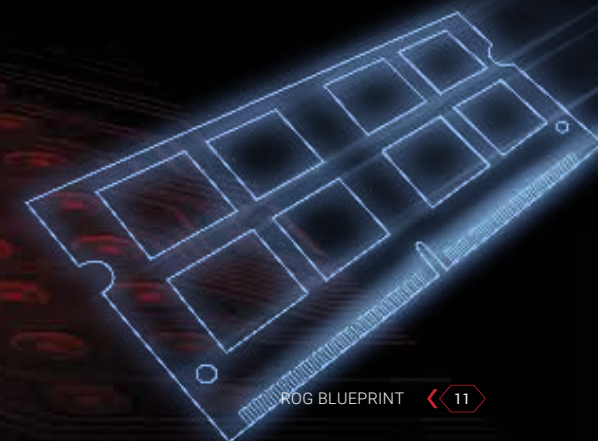

CPU performance benchmark