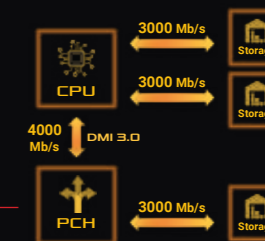

THE PATENTED ANTI-DUST COOLING SYSTEM

The patented Anti-Dust Cooling (ADC) system enables G703 to clean itself of harmful dust and particles. Acting like an immune system, dust, dirt and other particles are ejected from the chassis through two dedicated tunnels via centrifugal force, preventing build-up in the thermal fins to increase system stability and lifespan. Two high-performance, dual-outlet fans blow air through ultrathin fins, while the unique heat-pipe architecture cools the CPU, GPU and chipset power components independently.