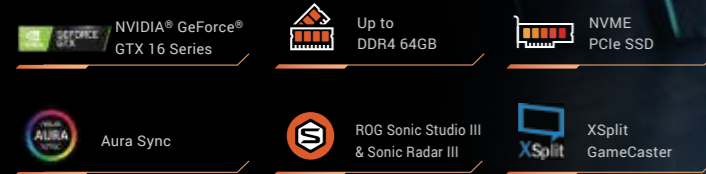

More games. More fun.

ROG STRIX GL10CS

Always game