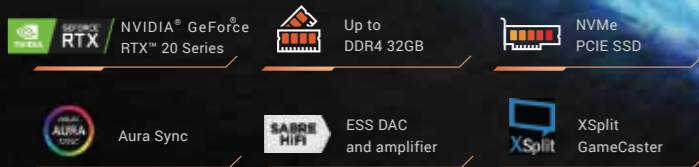

More games. More fun.

ROG HURACAN

Uncover gaming supremacy