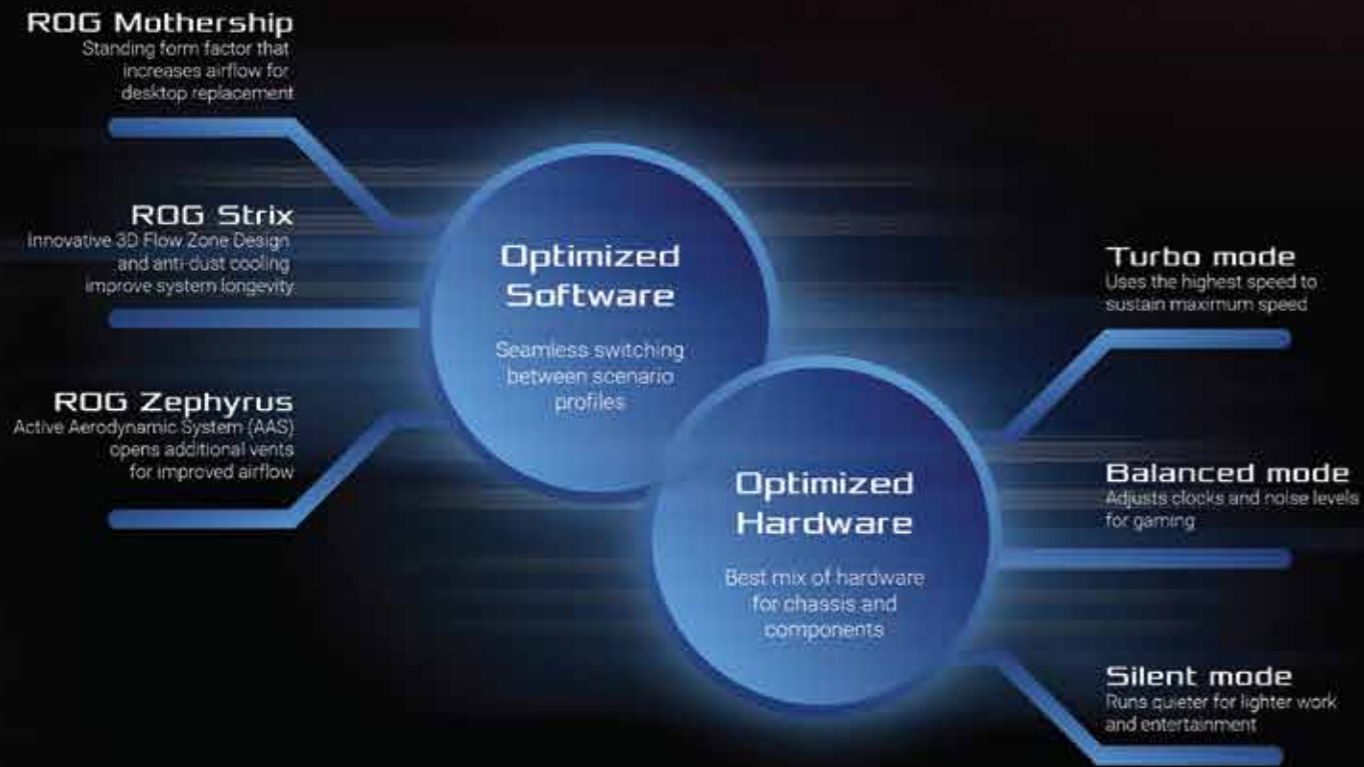

*Users may choose between HDR or Pantone® Validated display according to different countries

CONVENTIONAL PANEL

PANTONE VALIDATED PANEL

TURN UP THE HI-RES AUDIO

Redesigning the form factor lets us arrange four speakers along the front edge to fire high-quality sound directly at you. ROG's audio is powered by a premium ESS® Sabre HiFi DAC with Hi-Res Audio certification. Smart amplification lets you pump up the volume without damaging the speakers, while virtualization simulates surround sound for stereo devices like headphones and VR headsets.

INTELLIGENT COOLING IMPROVES YOUR EXPERIENCE

Cooling built from the ground up

NO. 1 GAMING LAPTOP BRAND WORLDWIDE
FOR 8 STRAIGHT YEARS / SOURCE - GFK 2016

INTELLIGENT COOLING MEANS MORE FPS

ROG uses a strategic mix of hardware and features to achieve ideal cooling for each combination of components and chassis, combined with smart software that optimizes your experience for work and play.