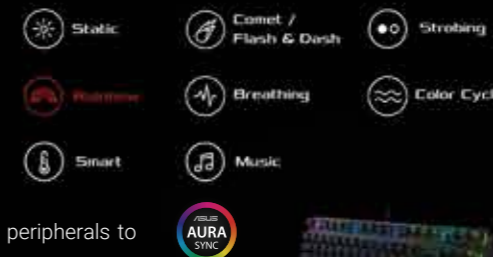

SYNCHRONIZED AURA SYNC LIGHTING

Customizable Aura light effects gives you a palette of 16 million colors so you can match the look and feel of Huracan to the game you're currently playing. Aura Sync technology gives you the freedom to mix and match light effects with Aura Sync-supported gaming mice, headsets, keyboards, monitors, and other peripherals to create a coordinated gaming setup.