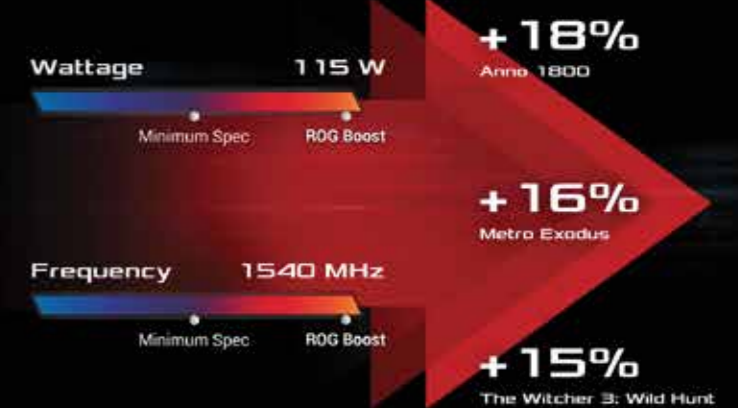

COOLZONE KEEPS KEYBOARDS COMFORTABLE

Laptop keyboards can become uncomfortably hot during marathon gaming sessions. Venting by the WASD keys allows the fan beneath to generate airflow through the board, keeping your crucial inputs cool.