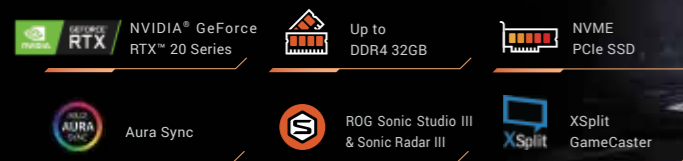

More games. More fun.

ROG STRIX GL12CX

Rebirth of a gaming beast