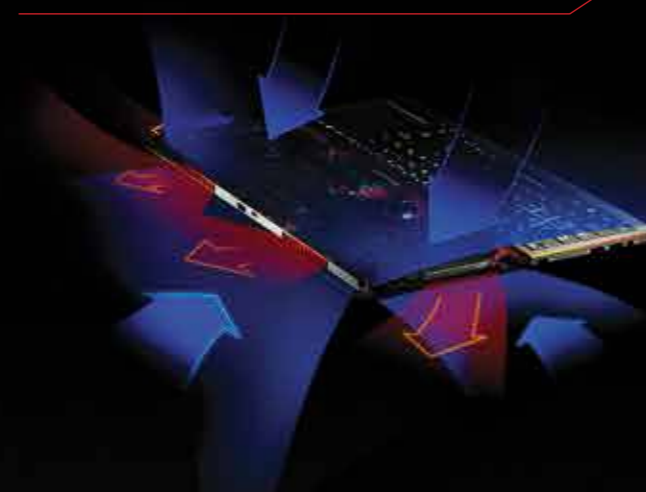

COOL UNDER PRESSURE

The unique ROG Active Aerodynamic System (AAS) expands to help Zephyrus S sustain high GPU clocks with demanding games. Lifting the lid opens a 5-mm intake that increases airflow by up to 22% compared to traditional designs. Anti-dust tunnels keep the four heatsinks clean to preserve cooling performance and system stability as the hours add up.