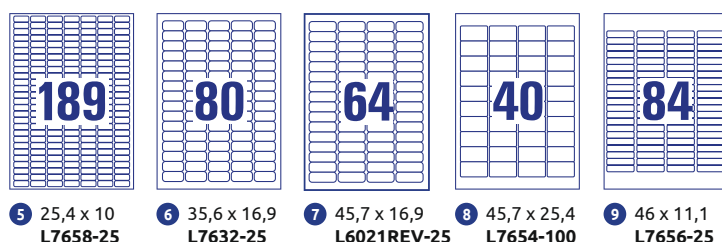

all measurements in mm

Label top material made from responsibly managed forests and is recyclable with waste paper

Printer: I = inkjet printer   L = laser printer   K = copier   CL = colour laser printer

Haven't found your product numbers? Please see our search directory page 114.