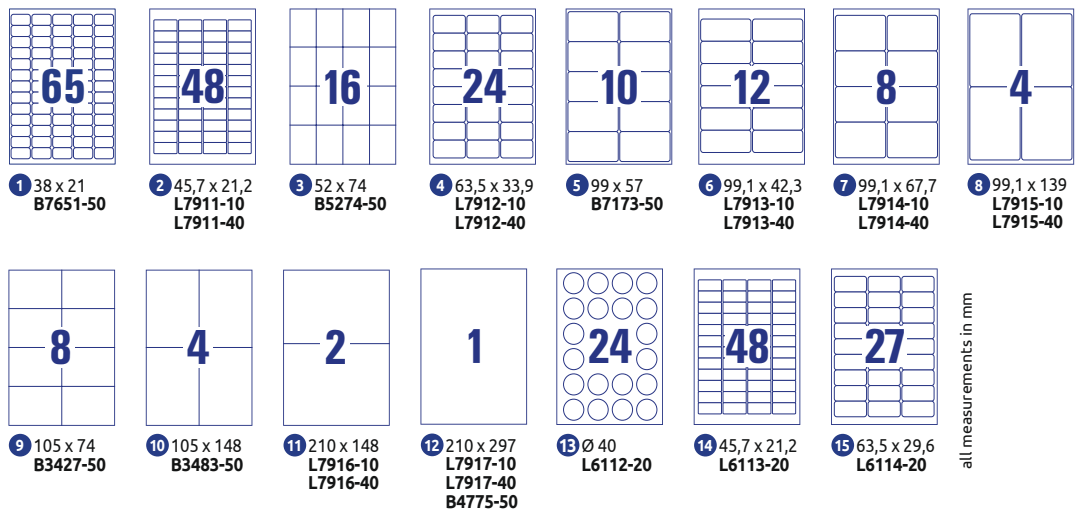

CO₂ NEUTRAL Eco-friendly: climate-neutral product