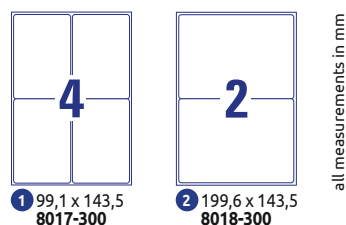

SHIPPING LABELS BIG PACK

for all A4 printers

- Suitable for printing all standard parcel label formats
- Especially developed, reliable adhesion for shipping labels
- Guaranteed jam-free printer-run
- Top price-performance ratio

	Art No	Format mm (WxH)	Colour	Labels/Pack	Sheet A4/Pack	Printer I L K CL
1	8017-300	99,1 x 143,5	white	1200	300	• • • •
2	8018-300	199,6 x 143,5	white	600	300	• • • •

SHIPPING LABELS FOR DIRECT THERMAL PRINTERS

- Labels suitable for franking printouts for DHL, Hermes, DPD, TNT, GLS
- In 2 different roll-core sizes for desktop- and industrial printers
- Compatible with the most standard direct thermal printer models, e.g. Zebra, TSC, cba, Meto, Honeywell, Brother, Toshiba

Art No	Format mm (WxH)	Roll core mm/Zoll	Max. Outer-Ø/Roll	Colour	Labels/Roll	Rolls/Pack
Thermodirektetiketten						
TD8050-25	102 x 152	25,4 / 1"	120	white	475	2
TD8060-25	103 x 199	25,4 / 1"	120	white	350	2
TD8060-76	103 x 199	76,2 / 3"	170	white	600	1

Printer compatibility of direct thermal labels

Our direct thermal labels for desktop and industrial printers are suitable for many models of different manufacturers like e.g. Zebra, TSC, cba, Meto and Honeywell. To check which labels are compatible with your direct thermal printer, please compare the details in the product table with the print media requirements in your printer handbook. Important parameters are suitability of the material, roll-core capacity, max. label width as well as max. outer diameter of the roll.

Should you have questions about our shipping labels for direct thermal printers, our customer service is happy to help you.