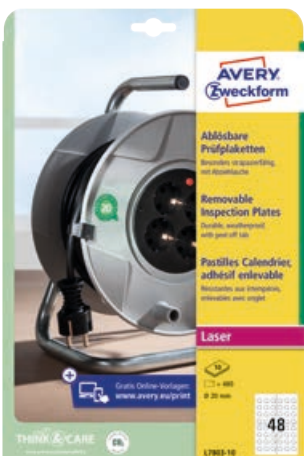

REMOVABLE INSPECTION LABELS for laser printers

- Made from weatherproof and extra durable polyester film
- Labels are strongly adhesive, but easily removable without leaving any adhesive residues
- With peel-off tab
- Tear- and waterproof, resistant to oil, dirt and UV
- Temperature resistant from -20°C to +80°C
- Ideal for security labelling of inventory and property
- Easy and quick labelling with free online templates: avery.eu/print

Art No	Format mm (B x H)	Description	Colour	Labels/Pack	Sheet A4/Pack	Printer I L K CL
1 CO₂ NEUTRAL L7803-10	Ø 20	removable	○ white	480	10	• • •
2 CO₂ NEUTRAL L7804-10	Ø 30	removable	○ white	240	10	• • •

Removable film:
Labels leaves no residues behind when being removed