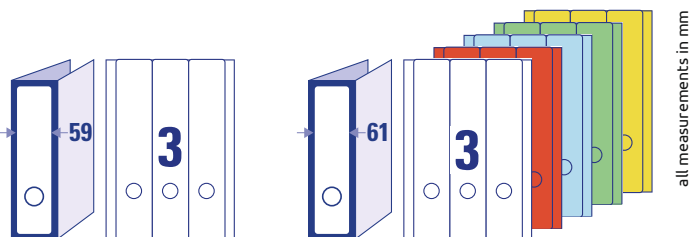

for wide folders, long

1. 6 59 x 297
   Elba, Esselte, Falken, Herlitz a.o.
2. L6059

1. 7 61 x 297
   Bene, Biella, Elba, Falken, Leitz, Mehle a.o.
2. L4759   ● L4754
   ● L4752   ● L4755
   ● L4753

FSC Label top material made from responsibly managed forests and is recyclable with waste paper