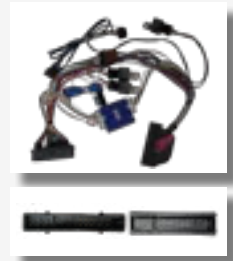

Vehicle
• A3 BOSE '08>
• A4 BOSE '05-'8
• A6 BOSE '05-'07
• RS5 BOSE

Connector Style:
• 32 Pin connector

Fitting:
• Near side quarter panel

Extension cable needed

SOT-917
Audi SOT Lead

Vehicle
• Q7 '06> BOSE MMI