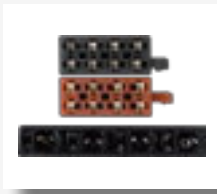

Single DIN

FP-23-10
Mercedes Facia - Black

- C Class '08>

Single DIN

HARNESS ADAPTORS

PC2-11-4
Mercedes ISO
Harness Adaptor

- 190-Series '83-'93
- CE '87-'93
- CLS '85-'93
- G-Wagen '82-'93
- S-Class '86-'93
- SE '80-'91
- SEC '86-'91
- SL '86-'93