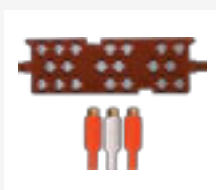

PC3-12
Amplifier Integration Loom

Mini Yellow ISO to 3 Phono Leads