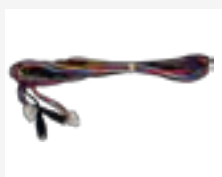

Connector Style:
• 4 Way Molex + 3.5mm
Jack

Fitting:
• Front to Rear

06-231B

2.5m Extension

Application
• THB Bury 9060