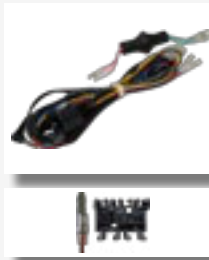

DIRECT INPUT TELEMUTE LEADS

06-109B Saab Telemute Direct Input Lead

Vehicle
• 9-3 (98>)
• 9-5 (97-09)

Radio
• Standard Audio