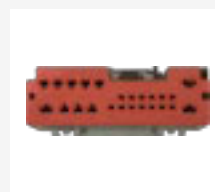

STALK CONTROL

PC29-654 - Ford Quadlock '03> Stalk Control