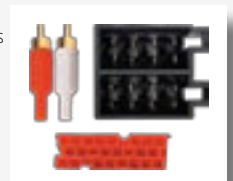

PC9-410
Porsche ISO Harness Adaptor

- 911 '97>
- Boxster '97>

For 10 Speaker Systems / To Phono