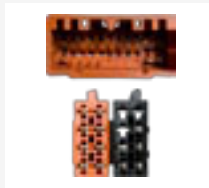

PC30-CHRY

Chrysler CAN Bus Stalk Control

- Chrysler >08