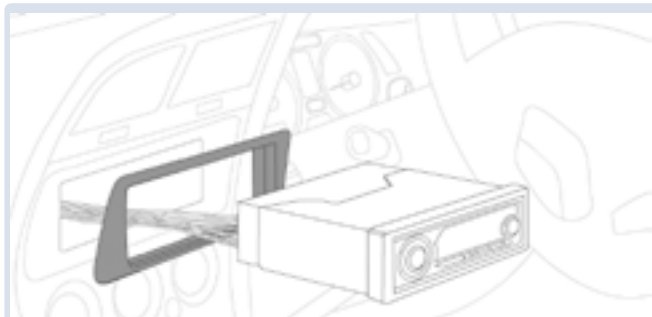

FACIA ADAPTORS:

Facia Adaptors convert the aperture left after removing the original manufacturer's head unit to suit the standard DIN (FP) and Double DIN (DFP) sizes used by the majority of aftermarket head unit manufacturers, whilst retaining the original visual appearance of the dashboard.