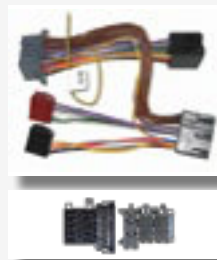

Connector Style:
• 36 way grey ISO

Fitting:
• Behind radio

SOT-078CAGE

Vauxhall SOT Lead

Vehicle

- Agila '00-'04
- Astra '02-'04
- Corsa '00-'04
- Meriva '04>
- Omega '00-'04
- Tigra '00-'04
- Tiguan '07>
- Vectra '02-'05
- Vivaro '02>
- Zafira '02-'04

Radio

- 4 digit radio's eg:
  CR2002, CR2202