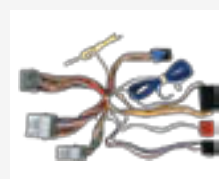

- GMOS Amplifier

Connector Style:

- 24 & 12 way grey GM

Fitting:

- Under dash or rear panel

Extension & ignition supply needed

CHEVROLET

RADIO REPLACEMENT