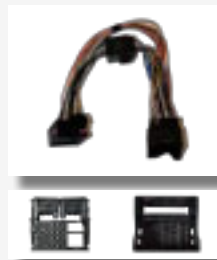

Connector Style:
• 36 way grey ISO

Fitting:
• Behind radio

Separate ignition needed

SOT-924

Vauxhall SOT Lead

Vehicle

- GT Roadster
  (07-09)

Radio

- Standard System