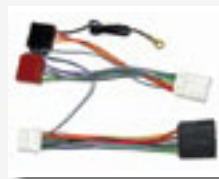

Connector Style:

- 24 pin grey

Fitting:

- Behind radio

Fits post amplifier