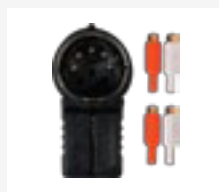

PC3-228
Saab Radio DIN to
Phono Lead

- SAAB