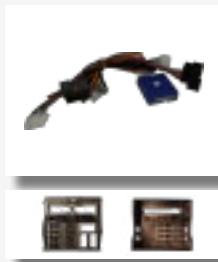

Radio

- Standard Audio