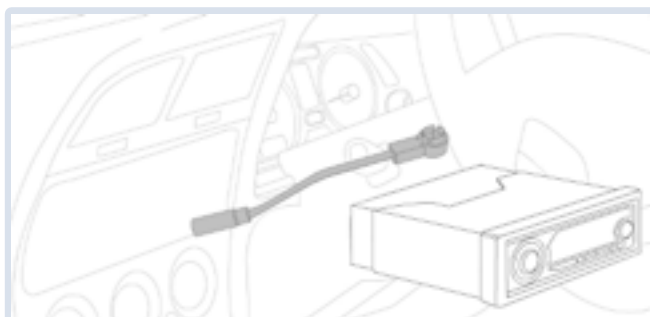

FACIA ADAPTORS:

Facia Adaptors convert the aperture left after removing the original manufacturer's head unit to suit the standard DIN (FP) and Double DIN (DFP) sizes used by the majority of aftermarket head unit manufacturers, whilst retaining the original visual appearance of the dashboard.