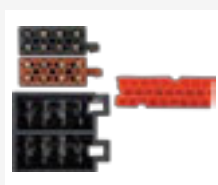

PC9-401
Audi Active ISO Lead

- A2 ('02-'05)
- A3 ('04-'06)
- A3 ('96-'04)
- A4 ('04-'06)
- A4 ('94-'04)
- A4 ('02> Chorus)
- A6 ('94-'04)
- Cabriolet ('03>)
- TT ('99-'06)

BOSE + Symphony Radios