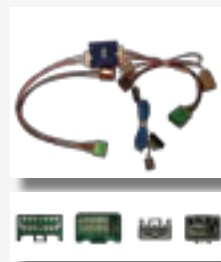

1. Connector Style:
2. 16 way green & 2 way grey

1. Fitting:
2. Near side boot

Extension needed.
Pro Logic cars have centre speaker

06-048

Volvo Telemute Lead

1. Vehicle
2. C30 '07>
   - C70 '06>
   - S40 '04>
   - V50 '04>

1. Radio
2. Basic low performance audio