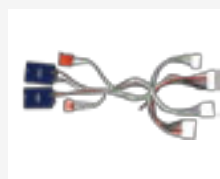

SOT-972

Jeep SOT Lead

1. Vehicle
2. Jeep Patriot (<07)

1. Radio
2. Infinity gold amplifier