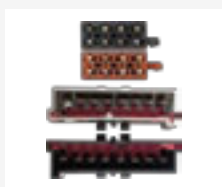

HARNESS ADAPTORS

PC2-08-4
Mazda ISO Harness Adaptor

- 121 '96-'00