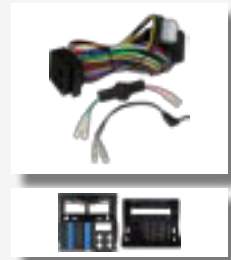

Fitting:
 • Behind Radio

06-127B Saab Telemute Direct Input Lead

Vehicle
 • 9-3 (02>)
 • 9-5 (97-09)

Radio
 • Standard Audio
 without VDA

Connector Style:
 • Quadlock

Fitting:
 • Behind Radio

SCION

HANDS FREE & MUSIC STREAMING