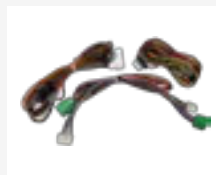

Connector Style:

- 24 way

Fitting:

- Behind radio

SOT-923
Mazda SOT Lead

- Vehicle
- CX7 '07>

- Radio
- BOSE Audio

Connector Style: