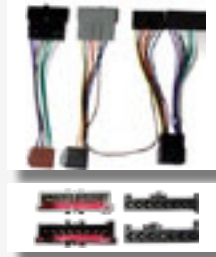

Connector Style:
• 7 pin + 8 pin

Fitting:
• Behind Radio
Ford Wiring

06-976B

Seat Telemute Lead

Vehicle

- Altea (04>)
- Leon (06>)
- Toledo (05>)

Radio

- Standard Audio