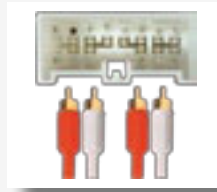

PC9-406

Toyota Active ISO Lead

- MR2 '94-'00
- MR2 Import '91>