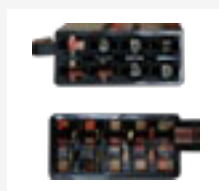

Use with PC29 Patch Leads

PC31-SAAB
Saab GM LAN Bus
Stalk Control

- 93 (06>)
- 95 (07>)