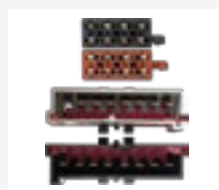

PC2-70-4

Volkswagen ISO
Harness Adaptor

- Sharan '95-'97