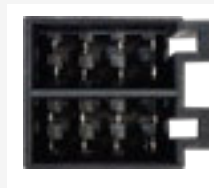

Converts PC99-x19 to ISO

STALK CONTROL

PC99-X15
Citroen Resistive Stalk Control

- Synergie '95-'96

Use with PC99 Patch Lead

PC99-X13
Citroen Resistive Stalk Control

- Xsara '97-'99

Use with PC99 Patch Lead