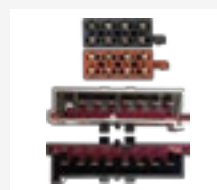

Ford ISO Harness Adaptor

- Mondeo '93-'94

PC2-50-4

Ford ISO Harness Adaptor

- Galaxy

PC2-70-4

Ford ISO Harness Adaptor

- Cougar '98-'02
- Escort '90-'01
- Explorer '97-'03
- Fiesta '91-'02
- Focus '98-'05
- Galaxy '95-'06
- Granada '89-'95
- KA '96>
- Mondeo '94-'03
- Orion '90-'94
- Probe '94-'98
- Scorpio '95-'99