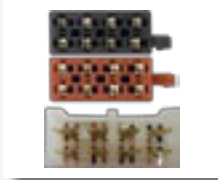

HARNESS ADAPTORS

PC9-420 - Alfa Romeo 147 Rear Sub Adaptor

PC2-01-4
Alfa Romeo ISO
Harness Adaptor

- 33 ('90-'95)