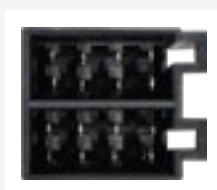

PC2-36-0

Female ISO to Bare
Ends