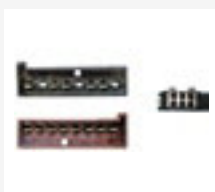

PC29-636

Ford Data Bus Stalk Control

- Ford

Use with PC29 Patch Leads