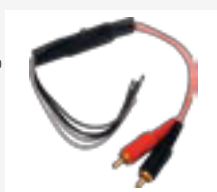

PC1-602

2 Channel Speaker to
Male Phono