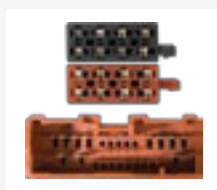

- Sierra '82-'93
- Street KA '03>
- Transit/Connect '97-'06
- Puma '97-'02
- Ultima '95-'98

PC2-75-4

Ford ISO Harness Adaptor

- Mustang (US Import)

PC2-78-4

Ford ISO Harness Adaptor

- Ranger '06>

PC2-80-4