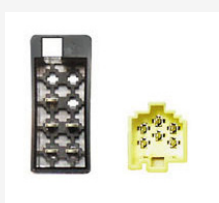

STALK CONTROL

PC29-608

Renault Switch-Based Stalk Control

- Clio ('98-'05)
- Clio Campus ('07>)
- Traffic ('98-'05)
- Megane ('98-'05)
- Kangoo ('98-'05)