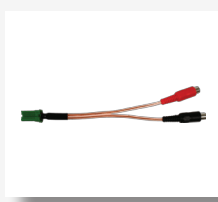

PC7-REN-P

Renault Aux-Input to Phono Adaptor

- Renault '05