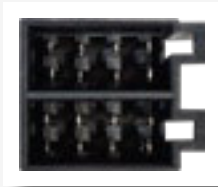

Use with PC99 Patch Leads

PC99-X44
Peugeot VAN Bus
Stalk Control

- 206 '01>
- 307 '01-'05
- 406 '01>
- 607 '01-'05
- Boxer
- Expert
- Partner Van