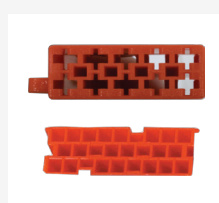

Use with PC30 Patch Leads

PC9-201

Renault DIN Adaptor for PC99-X01

- 5 ('85-'96)
- 21 ('86-'91)
- 25 ('84-'91)
- Alpine A610 ('91-'95)
- Clio ('91-'93)
- GTA ('86-'91)
- Savana ('94-'95)