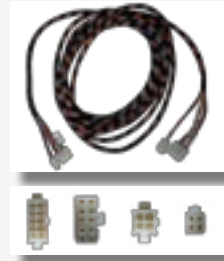

EXTENSION LOOMS CON'T

06-407B
5m Extension

Application
• Nokia

Connector Style:
• 24 way Molex microfit

Fitting:
• Front to Rear

06-416
5m Extension

Application
• Universal ISO

Connector Style:
• Standard UK ISO

06-417
2.5m Extension

Application
• Universal ISO

Connector Style:
• Standard UK ISO

06-421
5m Extension

Application
• THB Bury 9060 Music

Connector Style:
• 20 Way + 2 Way Microfit

06-422B
2.5m Extension

Application
• THB Bury 9060 Music

Connector Style:
• 20 Way + 2 Way Microfit

Fitting:
• Front to Rear

06-428B
2.5m Extension

Application
• Parrot MKI range
• Parrot 3200
• iO range

Connector Style:
• 24 way Molex microfit

Fitting:
• Front to Rear

06-429B
5m Extension

Application
• Parrot MKI range
• Parrot 3200
• iO range

Connector Style:
• 24 way Molex microfit

Fitting:
• Front to Rear

06-431B
2.5m Extension

Application
• Parrot 3100

Connector Style:
• 4 & 10 way Molex microfit

Fitting:
• Front to Rear

06-432B
5m Extension

Application
• Parrot 3100

Connector Style:
• 10 way Molex microfit + 2.5mm Jack

Fitting:
• Front to Rear

ACCESSORIES

06-219B

5m Microphone extension

06-SENSE

12V in-line Phantom Ignition solution