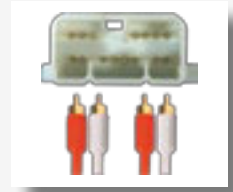

PC9-411

Toyota Active ISO Lead

- MR2 '90-'94
- MR2 Import '85-'91