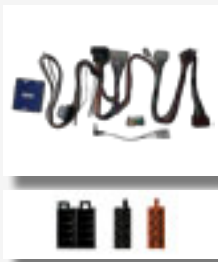

Radio

- Standard Audio