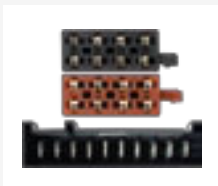

HARNESS ADAPTORS

PC2-23-4

Seat ISO Harness Adaptor

- Ibiza '85-'93