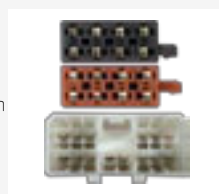

PC2-88-4

Volvo ISO Harness Adaptor

- Volvo Construction Vehicles