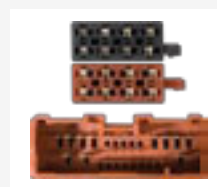

- Premecy '99-'01
- Xedos '94-'01

PC2-78-4
Mazda ISO Harness Adaptor

- 2 '03>
- 3 '04>
- 5 '05>
- 6 '02>
- 323 '01-'03
- 626 '01-'02
- MX5 '01>
- MPV '00>
- RX-8 '03>

- Demio '01-'03
- Premecy '01-'04
- Tribute '01>

Non-BOSE

REPLACEMENT HARNESSES

PC2-112-4 – Mazda CX7 Service Lead

PC3-203
Mazda OEM Repair Loom

- Mazda