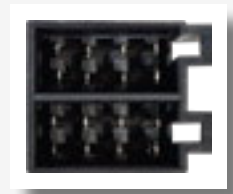

Use with PC30 Patch Lead