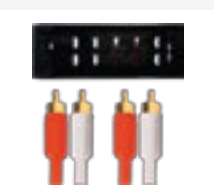

PC2-81-4 Landrover ISO Harness Adaptor

- Discovery '07> (No Amp)
- Discovery '04> (With Amp)

PC2-85-4 Landrover ISO Harness Adaptor

- Landrover '05>

PC3-09 Landrover Alternate ISO Harness Adaptor

- All Landrover