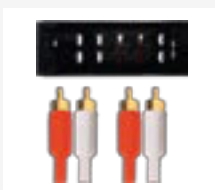

PC3-09
Amplifier Integration Loom

10-Way Female ISO to Male Phono Kit