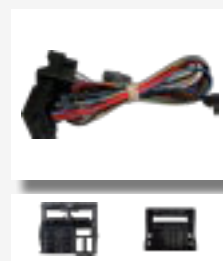

DIRECT INPUT TELEMUTE LEADS

06-130B - Ford Direct Input Telemute Lead

06-125B Ford Telemute Direct Input Lead

1. Vehicle
2. Mondeo
   - CMax
   - SMax
   - Focus
   - Galaxy

1. Radio
2. Standard Audio

1. Connector Style:
2. Quadlock

1. Fitting:
2. Behind Radio