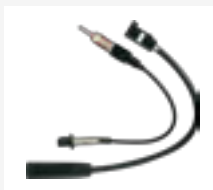

- Altea '04>
- Ibiza '06>
- Leon '05>
- Toledo '04>

A-23 = Bag of 10

PC5-111
Seat Aerial Adaptor
- Single FAKRA FM
Modulator Kit

- Altea '04>
- Ibiza '06>
- Leon '05>
- Toledo '04>

PC5-100
Seat Aerial Adaptor -
Blue FAKRA to M DIN