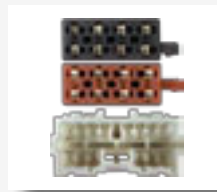

PC2-46-4 Mitsubishi ISO Harness Adaptor

- Carisma '95-'07
- Colt '96-'07
- FTO '95-'07
- Galant '97-'07
- Lancer-EVO '95-'07
- Lancer '05-'07
- Pajero '93-'07
- Ralliart '00-'02
- Shogun '95-'07