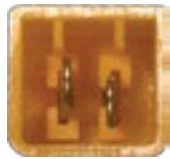

SPEAKER ADAPTOR LEADS

PC2-800

Alfa Romeo Speaker Adaptor Lead

- All Alfa Romeo '99-'07