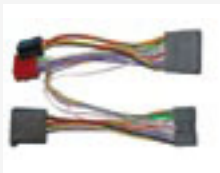

SOT-908

Honda SOT Lead

Vehicle
• Civic '06>
• CR-V '07>
• FR-V '07>

Radio
• Standard Audio

Connector Style:
• 17 way grey

Fitting:
• Behind radio

SOT-962

Honda SOT Lead

Vehicle
• Accord '09>
• Civic IMA '09>
• Fit '08>
• Insight '00>
• Jazz '08>

Radio
• Standard Audio