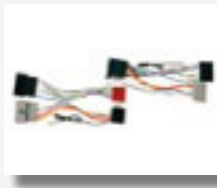

SOT-068
Jeep SOT Lead

1. Vehicle
2. All models (<02)

1. Radio
2. Standard Audio

Connector Style:
• 2 x 7 way

Fitting:
• Behind radio

Separate Earth required