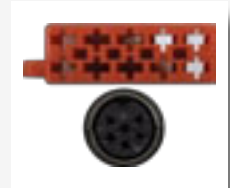

Converts PC99-x19 to ISO