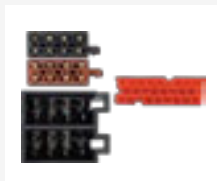

- 911 (967)
- Boxster (09>)

Double DIN Cage kit

HARNESS ADAPTORS

PC2-95-4
Porsche ISO Harness Adaptor

- Cayenne '03>
- 911 '04

For PCM 2.1 Systems

PC9-408
Porsche ISO Harness Adaptor

- 911 '97>
- Boxster '97>