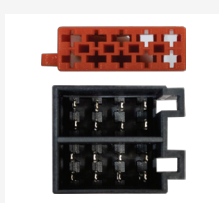

Use with PC29 Patch Leads

PC99-X01

Renault Switch-Based Stalk Control

- 5 ('85-'96)
- 19 ('88-'96)
- 21 ('86-'94)
- 25 ('84-'91)
- Alpine A610 ('91-'95)
- Clio (91-'95)
- Espace ('97-'03)
- GTA ('86-'91)
- Kangoo ('97-'07)
- Laguna ('93-'98)