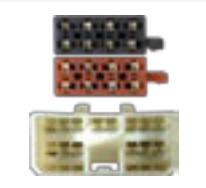

Double DIN (Side Fix)

HARNESS ADAPTORS

PC2-26-4

Hyundai ISO Harness Adaptor

- Lantra '91-'95
- Pony '85-'91
- S Coupe '90-'92
- Sonata '89-'94
- Stellar '84-'92

PC2-33-4

Hyundai ISO Harness Adaptor

- Accent '94-'02
- Coupe '96-'07
- S Coupe '92-'96
- Lantra '95-'01
- Pony X2 '90-'94
- Santa Fe '01-'02
- Sonata '94-'98
- Trajet '00>
- XG30 '00-'03