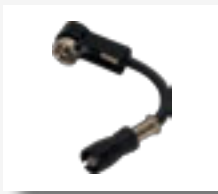

AERIAL ADAPTORS CON'T

PC5-95

Volkswagen Aerial Adaptor - Raku II to M DIN

- Volkswagen