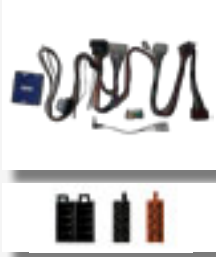

Connector Style:
• Standard ISO

Fitting:
• Behind Radio

06-074B

Seat Telemute Lead

Vehicle

- Alhambra

Radio

- Standard Audio