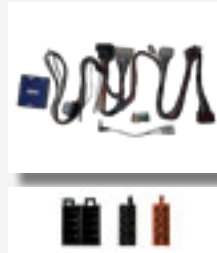

Connector Style:
• Standard ISO

Fitting:
• Behind radio

Radio

- Standard Audio