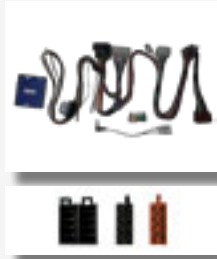

1. Connector Style:
2. Standard ISO

1. Fitting:
2. Behind Radio

06-976B Skoda Telemute Lead

1. Vehicle
2. Fabia (07>)
   - Octavia (04-09)
   - Roomster (06>)
   - Yeti (09>)

1. Radio
2. Standard Audio