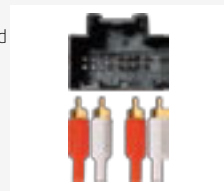

REPLACEMENT HARNESSES

PC3-13
Saab OEM Repair
Loom

- SAAB '05>