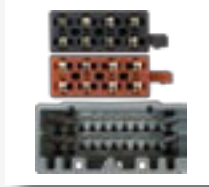

Single DIN & Fixed Pocket

HARNES ADAPTORS

PC2-58-4

Chrysler ISO Harness Adaptor

- Neon ('96-'02)
- PT Cruiser ('00-'02)
- Sebring ('01-'02)
- Voyager ('97-'02)

PC2-79-4

Chrysler ISO Harness Adaptor

- Neon ('02>)
- PT Cruiser ('02>)
- Voyager ('02-'05) Non Active