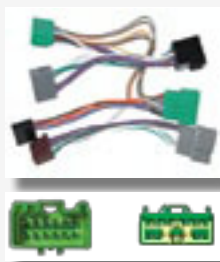

TELEMUTE LEADS

06-043B

Volvo Telemute Lead

1. Vehicle
2. C70 '00-'06
   - S40 '00-'04
   - S60 '00>
   - S80 '04-'06
   - V40 '02-'04
   - V70 '00-'07
   - XC70 '03>

1. Radio
2. Dolby radios

1. Connector Style:
2. 12 way green & 12 way grey

1. Fitting:
2. Behind radio

On Dolby systems pull back grey sleeve & locate grey plug