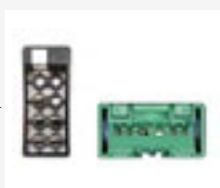

REPLACEMENT HARNESSES

PC3-225
Peugeot OEM Repair Loom

- 307 '02

STALK CONTROL

PC29-607
Peugeot Resistive Stalk Control

- 206(99-00) with 4 function stalk

Use with PC29 Patch Leads

PC30-PSA
Peugeot CAN Bus Stalk Control