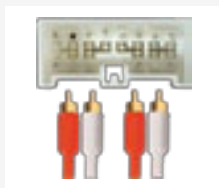

HARNES ADAPTORS CON'T

PC9-406

Lexus Active ISO Lead

- Amplified Lexus

To Phono

PC9-411

Lexus Active ISO Lead

- Amplified Lexus