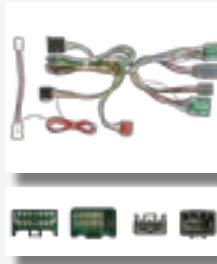

06-981

Volvo Telemute Lead

Vehicle

- S80 (07>)
- V70 (07>)
- XC60 (08>)

Radio

- Floating dashboard audio

Connector Style:

- 16 way green & 2 way grey

Fitting:

- Near side boot

UNIVERSAL

RADIO REPLACEMENT

FACIA ADAPTORS

FP-004

Universal Facia - Black

DIN Trim kit