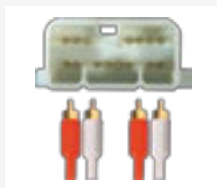

Ti Phono

PC9-422

Lexus Active ISO Lead

- LS400 (95-00)