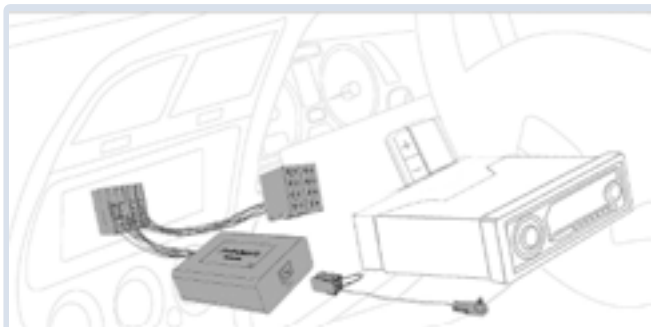

STALK ADAPTORS:

These will enable the customer to use existing OEM steering wheel controls with an aftermarket head unit. The range of connectivity products allow data to be taken from an internal BUS system of the vehicle to allow information such as speed sense, ignition sense and telemute input to be used, and consists of PC99, PC29, PC30 and PC31 stalk adaptors.

PC99 & PC29:

These stalk control modules work on resistive BUS system vehicles, though some CAN BUS systems will be supported.

PC30:

These are designed to integrate with complex CAN BUS systems and will also multimedia outputs such as ignition, speed pulse, handbrake and illumination (dependant on vehicle).

PC31:

SARB only stalk control adaptors.

CAN BUS INTERFACING:

This is a range of connectivity products to allow data to be taken from an internal BUS system of the vehicle to allow you to utilise the following information:

- Hand break ground trigger (for use with in car DVD, up front screen solutions)
- Reverse gear trigger (for use with rear view camera solutions)
- Speed sense (for use with some navigation devices)
- Ignition sense (for use with vehicles such as CAN/MOST with no ignition supply at head unit)
- Telemute input (a trigger which will mute the audio from the head unit/amplifier)
- Steering wheel controls (to use existing OEM steering wheel controls with an aftermarket head unit)

These will connect to the following makes of head unit.

CLARION	KENWOOD	JVC	BLAUPUNKT
PIONEER	ALPINE	CLARION	PANASONIC

SPECIAL NOTE:

Stalk Adaptors & Can Bus Interfacing require BOTH a vehicle specific AND Head Unit Specific lead. Please see the Head Unit Database catalogue for the appropriate Head Unit adaptor lead.