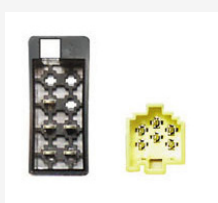

PC29-652

Renault RS232-Based Stalk Control

- Clio ('98-'05)
- Megane ('00-'05)
- Scenic ('00-'05)
- Laguna ('00-'05)
- Traffic (<'05)