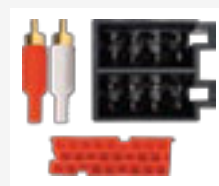

PC9-410
Audi Active Phono Lead

- A3 ('04-'06)
- A3 ('03>)
- A3 ('96-'04)
- A4 ('04-'06)
- A4 ('95-'04)
- A6 ('94-'04)
- A8 ('94-'04)
- Allroad ('04-'06)
- Cabriolet ('03>)
- TT ('99-'06)

BOSE + Symphony Radios to Phono