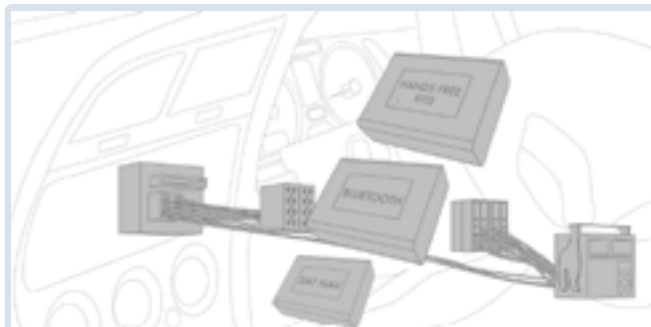

SOT LEADS:

SOT Leads allow aftermarket products that are supplied with standard ISO blocks to be installed into vehicles with different connectors. Male to female conversions are ideal for satellite navigation units, hands free kits, amplifiers, tracking systems, Bluetooth devices, etc.

*New for 2010, all SOT leads are now available as retail packed product. Please add 'P' to the end of an SOT part number when ordering.