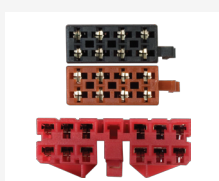

DFP-08-05

Renault Facia - Black

- Traffic (Trim)

Trim for Double DIN Cage

HARNESS ADAPTORS

PC2-15-4

Renault ISO Harness Adaptor

- 5 '85-'96
- 9 '82-'89
- 11 '83-'89
- 19 '89-'96
- 21 '86-'95
- 25 '84-'92
- Alpine A610 '92-'95
- Clio '91-'92