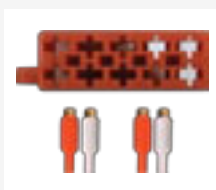

PC3-10
Amplifier Integration Loom

10-Way ISO to Phono