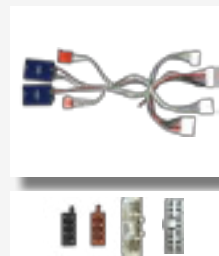

Fitting:
• Under rear seat

Extension & ignition supply needed

SOT-972

Chrysler SOT Lead

Vehicle

- Voyager (05-08)

Connector Style:
• 20 eay & 14 way Multilock

Radio