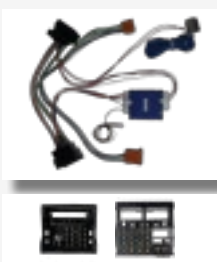

SOT-966
Audi SOT Lead

Vehicle
• A4 '08 MMI Premium 10 spk
• A5 '08 MMI Premium 10 spk

Connector Style:
• 18 Pin Quadlock on Amp

Fitting:
• Near side quarter panel

Extension cable needed