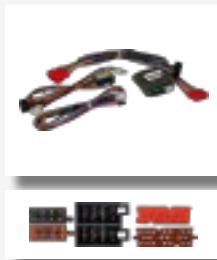

Connector Style:

- 2-Way Mini ISO

Fitting:

- Behind radio

06-921

Porsche Telemute Lead

Vehicle

- Boxster '05>
- Cayenne '03>
- Carrera
- Cayman
- 911 '05>

Radio

- Late PCM2 & PCM2.1