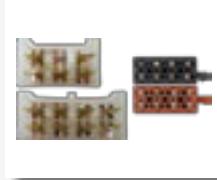

HARNESS ADAPTORS

PC9-420 - Alfa Romeo 147 Rear Sub Adaptor

PC2-01-4
Alfa Romeo ISO
Harness Adaptor

- 33 ('90-'95)

2 Speaker

PC2-03-4
Alfa Romeo ISO
Harness Adaptor

- 155 ('92-'93)
- 164 ('88-'93)

PC9-419
Alfa Romeo ISO
Harness Adaptor