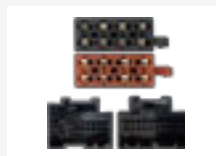

Double DIN Cage Kit

HARNES ADAPTORS

PC2-82-4
Chevrolet ISO
Harness Adaptor

- Blazer ('98-'04)
- Camero ('98-'04)
- Corvette ('98-'04)

Non-Amplified

PC2-96-4
Chevrolet ISO
Harness Adaptor

- Aveo '07>
- Captiva '07>
- Corvette '03>
- Silverado '07>
- Tacuma '05>