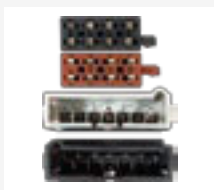

HARNES ADAPTORS

PC2-58-4

Dodge ISO Harness Adaptor

- Viper '96-'01
- Viper Targa '93-'98

PC2-79-4

Dodge ISO Harness Adaptor

- Calibre '06>
- SRT-10 '05>
- Ram '05>

Non-Amplified