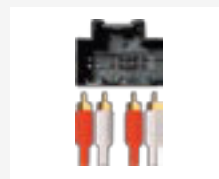

Non-Amplified Systems only

PC2-96-4

Cadillac ISO
Harness Adaptor

- BLS '06>
- DTS '06>

Amplified Systems

PC9-415

Cadillac Active ISO
Lead

- BLS '06>
- DTS '06>