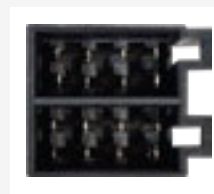

PC99-X08 Landrover Resistive Stalk Control

- Discovery '89-'95 (OEM Clarion)

Use with PC99 Patch Leads

PC99-X14 Landrover Resistive Stalk Control

- Discovery '95-'99 (OEM Phillips)
- Range Rover SE/HSE/DSE '94-'00