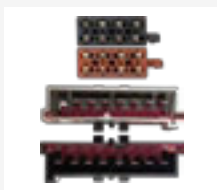

HARNESS ADAPTORS

PC2-08-4

Ford ISO Harness Adaptor

- Cougar '98-'02
- Escort '90-'01
- Explorer '97-'03
- Fiesta '91-'02
- Focus '98-'05
- Galaxy '95-'06
- Granada '89-'95
- KA '96>
- Mondeo '94-'03
- Orion '90-'94
- Probe '94-'98