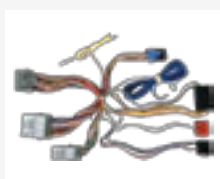

HANDS FREE & MUSIC STREAMING

SOT LEADS

SOT-969

Cadillac SOT Lead

Vehicle

- Cadillac USA
  Models <06

Radio

- GMOS Amplifier

Connector Style:

- 24 & 12 way grey GM

Fitting:

- Under dash or rear panel

Extension & ignition supply needed