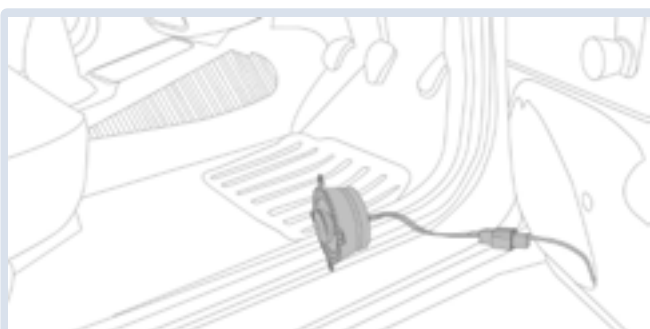

SPEAKER ADAPTOR LEADS:

The Speaker Adaptor Leads connect the aftermarket speakers to the original speaker connector without the need to cut any of the existing wiring. All Speaker Adaptor Leads come in pairs.