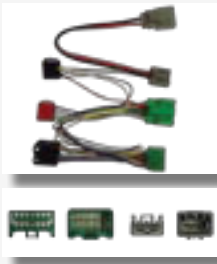

TELEMUTE LEADS CON'T

06-980

Volvo Telemute Lead

Vehicle

- C30 (07>)
- S40 (04>)
- V50 (04>)
- C70 (04>)

Radio

- Floating dashboard audio