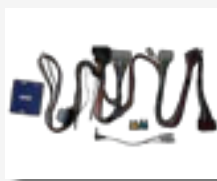

1. Connector Style:
2. 16 & 2 way Volvo style

1. Fitting:
2. Off side boot above wheel arch

Extension with separate ignition plug

06-050B
Aston Martin
Telemute Lead

1. Vehicle
2. Vantage '92-'00
   - Virage '89-'98

1. Radio
2. Standard Audio

1. Connector Style:
2. Standard UK ISO

1. Fitting:
2. Behind radio

06-087B
Aston Martin
Telemute Lead

1. Vehicle
2. DB7 '03>
   - DB9 '04-'07
   - Vanquish '04>
   - Vantage 2'5>

1. Radio
2. Standard audio non amplified