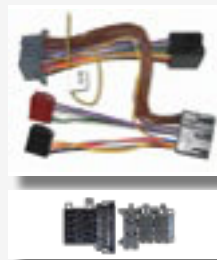

Connector Style:
• 36 way grey ISO

Fitting:
• Radio cage mounted

SOT-109

Vauxhall SOT Lead

Vehicle

- Agila '96>
- Astra '80-'91
- Corsa '93>
- Meriva '04>
- Omega '94>
- Signum '04>
- Vectra '95>
- Zafira '99>