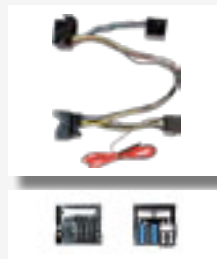

Connector Style:
• 16 pin Quadlock

Fitting:
• Behind radio