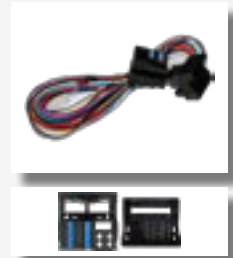

- Radio
- Standard Audio

- Connector Style:
- 16 pin Quadlock

- Fitting:
- Behind Radio

SMART

RADIO REPLACEMENT

FACIA ADAPTORS

FP-13-00

Smart Facia - Black