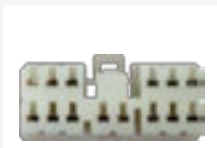

PC2-94-4

Subaru ISO Harness Adaptor

- Impreza '07>
- Legacy '06>

REPLACEMENT HARNESSES

PC3-210
Subaru OEM Repair Loom

- Subaru

STALK CONTROL

PC29-672
Subaru Resistive Stalk Control