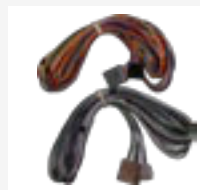

PC2-102-4
Extension Lead

5m ISO Extension Lead