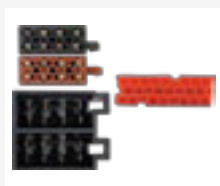

PC9-408
Audi Active ISO Lead

- A3 ('04-'06)
- A3 ('03>)
- A3 ('96-'04)
- A4 ('04-'06)
- A4 ('95-'04)
- A6 ('94-'04)
- A8 ('94-'04)
- Allroad ('04-'06)
- Cabriolet ('03>)
- TT ('99-'06)

BOSE + Symphony Radios