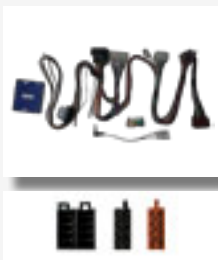

Connector Style:

- Standard ISO

Fitting:

- Behind radio

06-088B

Porsche Telemute Lead

Vehicle

- Boxster '97>
- Cayenne '03>
- Carrera
- Cayman
- 911 '03>

Radio

- Standard Audio