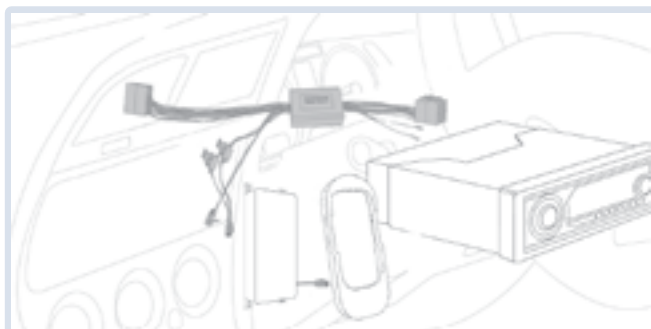

TELEMUTE LEADS:

Telemute Leads are used when installing an aftermarket hands free kit. The telemute lead will mute your head unit and redirect all calls through the vehicle's front speakers. The advantages of using a telemute lead are:

- The lead uses existing power wiring
- There is no need to install a hands-free speaker
- There is an automatic mute facility
- Reduced installation time
- The vehicle's warranty will not be invalidated.

TELEMUTE DIRECT INPUT LEADS:

Telemute Direct Input leads are required when the vehicle's stereo is going to be used to handle the audio from the handsfree kit. These leads can plug directly into the stereo or plug into an existing harness located in the vehicle. These leads will only handle the audio form the car kit and not any other operational functions.

SPECIAL NOTE:

With vehicle manufacturers making continuous changes to vehicle ranges always check the on-line **Autoleads Product Finder** to ensure you are ordering the correct parts for your vehicle.

[HTTP://PRODUCTFINDER.AUTOLEADS.CO.UK](http://productfinder.autoleads.co.uk)