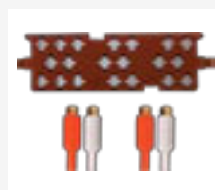

PC3-11
Amplifier Integration Loom

Yellow Mini ISO to Phono Leads