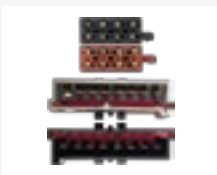

HARNESS ADAPTORS

PC2-08-4

Jaguar ISO Harness Adaptor

- S-Type '99-'01