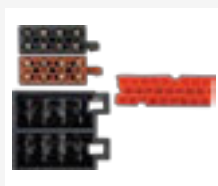

PC9-409
Audi Active ISO Lead

- Cabriolet ('94-'03)