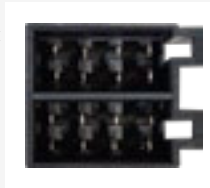

PC99-X39

Rover Resistive Stalk Control Adaptor

- 25 '02> (ISO)
- 45 '02> (ISO)
- 75 '02> (ISO)
- MGZT '02> (Kenwood OEM)