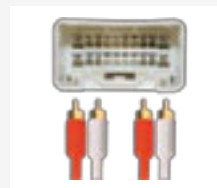

- LS400 (95-00)

Ti Phono

REPLACEMENT HARNESSES

PC9-406

Lexus Amp Bypass Lead

- IS200

HANDS FREE & MUSIC STREAMING

SOT LEADS