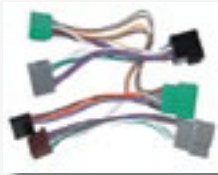

Radio

- Dolby radios

Connector Style:

- 12 way green & 12 way grey

Fitting:

- Behind radio

On Dolby systems pull back grey sleeve & locate grey plug

SOT-044