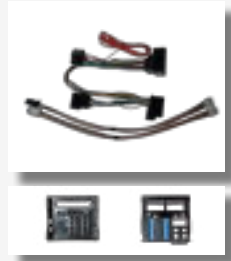

06-976FB
BMW Telemute Lead

Vehicle
• 3 '09>

Radio
• Business & Professional

Connector Style:
• 40 Pin Quadlock - fully populated

Fitting:
• Behind Radio

Ignition wire needs connecting