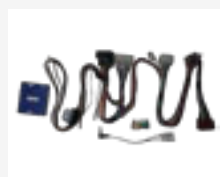

1. Connector Style:
2. Standard ISO

1. Fitting:
2. Behind radio