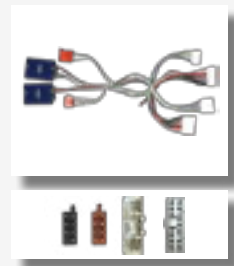

06-972

Chrysler Telemute Lead

Vehicle

- Voyager (05-08)

Radio

- Infinity Gold amplifier