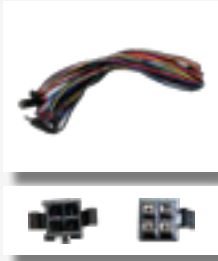

06-407B
5m Extension

Application
• Nokia

Connector Style:
• 24 way Molex microfit

Fitting:
• Front to Rear

06-416
5m Extension

Application
• Universal ISO

Connector Style:
• Standard UK ISO

06-417
2.5m Extension