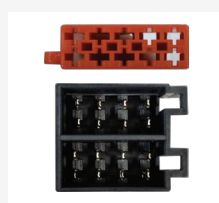

PC30-REN

Renault CAN Bus Stalk Control

- Clio ('05-'09)
- Espace ('03>)
- Kangoo ('97-'07)
- Laguna ('01>)
- Megane ('02>)
- Scenic ('03>)
- Traffic ('01>)
- Twingo ('07>)