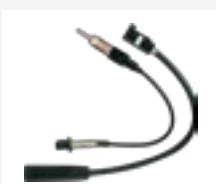

PC5-111

Smart Aerial Adaptor - Single FAKRA FM Modulator Kit

- Smart