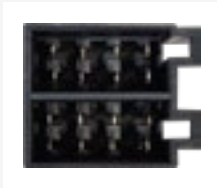

STALK CONTROL

PC99-X04

Rover Resistive Stalk Control Adaptor

- 200 '95-'99
- 400 '97-'00
- 800 '96>
- 25 '99-'02
- 45 '00>
- 75 '99>