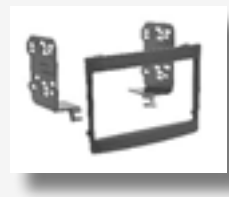

Double DIN (Side Fix)

HARNES ADAPTORS

PC9-350 - Vauxhall Omega/Vectra Traffic Master Smart Lead

PC2-04-4
Vauxhall ISO Harness Adaptor

- Astra '80-'04
- Calibra '90-'98
- Carlton '86-'94
- Cavalier '81-'95
- Combo (ISO)
- Corsa '93-'04
- Mariva '04-'06
- Nova '83-'90
- Sintra '97-'99