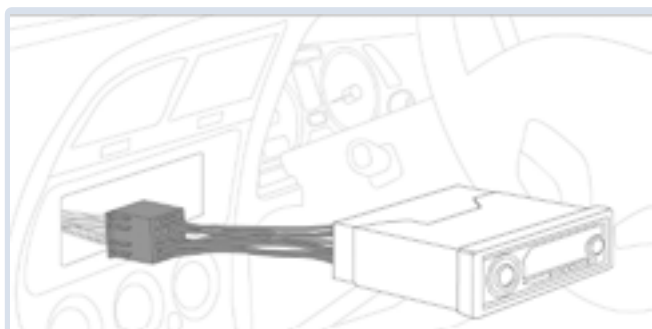

HARNESS ADAPTOR LEADS:

Harness adaptors connect the head unit to the original radio connector without the need to cut any of the existing wiring. PC2-xx-4 are for conventional speaker systems and PC9-4xx are for high specification cars that have an amplified speaker system fitted as standard. This product range can be purchased in either blister packs or in bulk. If you require any of these products in bulk, please replace 'PC' with 'O' when ordering (ie. PC2-85-4 will become O2-85-4 as bulk stock).