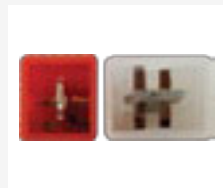

PC2-820
Volvo Speaker
Adaptor Leads

- 240 '74-'93
- 740 '88-'90
- 760 '88-'91
- 850 '92-'96
- 940 '90-'97
- 960 '90-'96