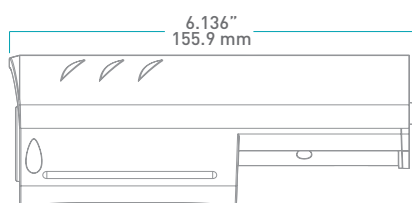

### Misc

Ingress Protection Rating	IP40
Approvals	FCC, CE, UL, cUL, RoHS 2
Temperature Range	32°F to 104°F, 0°C to 40°C
Weight (grams)	353 g
Warranty	3 year
Lens Options	V6 Telephoto Lens 1/2" CS, 12-40 mm, F1.8, IR V17 Wide Angle Lens 1/2.5" CS, 3.3-10 mm, F1.4, IR W2 Wide Angle Lens 1/2" CS, 1.8-3 mm, F1.4 IR

### Accessories

IQ76X-AVC	IQ76X Series Analog Video Cable Adapter 6" (153mm)
-----------	--

## Dimensions

Side

Front

Back