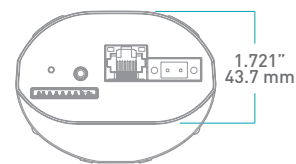

N - Day/Night    W - WDR (Day/Night)    I - Interior

## Dimensions

Side

Front

Back