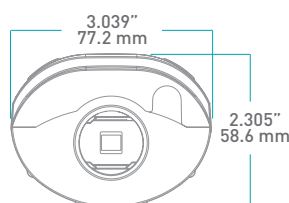

N - Day/Night    W - WDR (Day/Night)    I - Interior

## Dimensions

Side

Front

Back