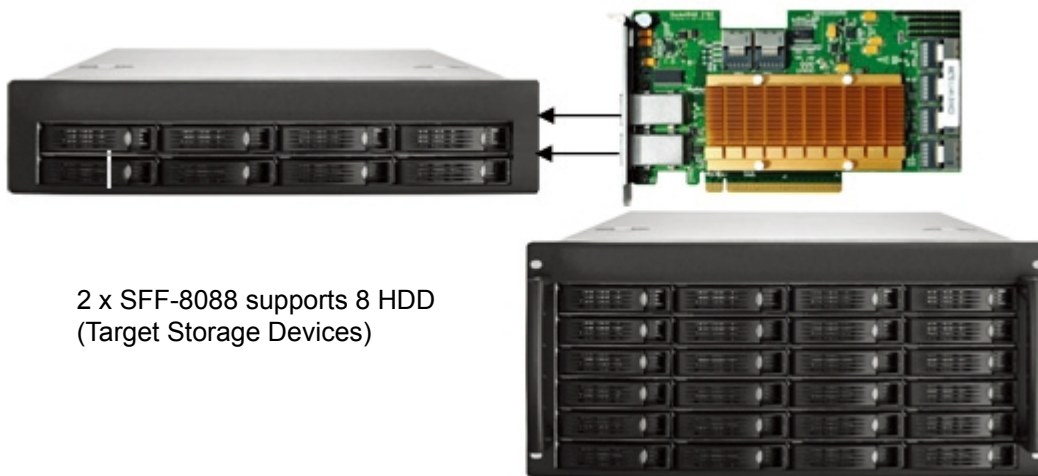

The RocketRAID 2700 SAS 6Gb/s series is the industry's lowest priced Host RAID HBA product line, and delivers robust direct connectivity from 4-32 ports, with internal, external and hybrid port configurations. RocketRAID 2700 HBA's are ideal for any Workstation, Desktop or Server environment that requires high-density, high performance storage.

6 x SFF-8087 supports 24 HDD (Host System)

Configuration 7 RocketRAID 2740

- Up to 16 SATA HDD**
- 48TB capacity (3TB x 16)

4 x SFF-8087 supports
16 HDD (Host System)

Configuration 8 RocketRAID 2744

- Up to 16 SATA HDD**
- 48TB capacity (3TB x 16)

4 x SFF-8088 supports
16 HDD (Target Storage Devices)

HighPoint RocketRAID 2700 Series

Cost-Effective, High-Density SAS 6Gb/s PCI-E Gen 2 RAID HBA's

RocketRAID 2700 HBA Series Storage Configurations

Configuration 9 RocketRAID 2782

- Up to 32 SATA HDD**
- **96TB capacity** (3TB x 32)

4 x SFF-8087 supports
24 HDD (Host System)

RocketRAID 2700 + EJ Series JBOD Storage Configurations

RocketRAID 2700 HBA's can be used in conjunction with External SATA JBOD Storage Controllers to configure complete host-to-target Storage Solutions.