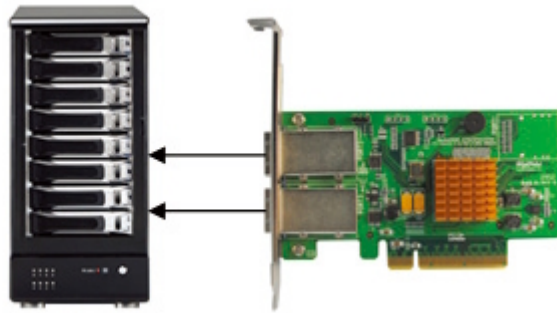

The RocketRAID 2700 SAS 6Gb/s series is the industry's lowest priced Host RAID HBA product line, and delivers robust direct connectivity from 4-32 ports, with internal, external and hybrid port configurations. RocketRAID 2700 HBA's are ideal for any Workstation, Desktop or Server environment that requires high-density, high performance storage.

RocketRAID 2700 HBA Series Storage Configurations

Configuration 1

RocketRAID 2711

Up to 4 SATA HDD

- 12TB capacity (3TB x 4)

SFF-8088 supports
4 HDD (Target Storage Device)

Configuration 2

RocketRAID 2721

Up to 8 SATA HDD

- 24TB capacity (3TB x 8)

SFF-8088 supports
4 HDD (Target Storage Device)

SFF-8087 supports
4 HDD (Host System)

HighPoint RocketRAID 2700 Series

Cost-Effective, High-Density SAS 6Gb/s PCI-E Gen 2 RAID HBA's

RocketRAID 2700 HBA Series Storage Configurations

Configuration 3 RocketRAID 2722

- Up to 8 SATA HDD**
- 24TB capacity (3TB x 8)

2 x SFF-8088 supports
8 HDD
(Target Storage Devices)

Configuration 4 RocketRAID 2720