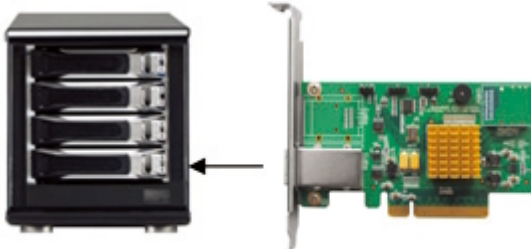

RocketRAID 2700 HBA Series Storage Configurations

Configuration 1

RocketRAID 2711

Up to 4 SATA HDD

- 12TB capacity (3TB x 4)

SFF-8088 supports
4 HDD (Target Storage Device)

Configuration 2

RocketRAID 2721

Up to 8 SATA HDD

- 24TB capacity (3TB x 8)

SFF-8088 supports
4 HDD (Target Storage Device)

SFF-8087 supports
4 HDD (Host System)

HighPoint RocketRAID 2700 Series

Cost-Effective, High-Density SAS 6Gb/s PCI-E Gen 2 RAID HBA's