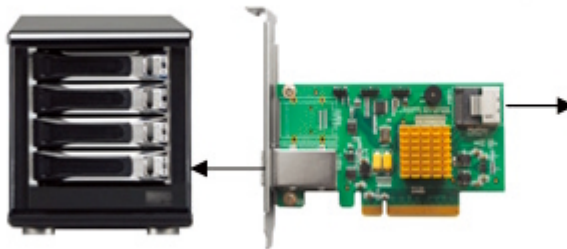

RocketRAID 2700 HBA Series Storage Configurations

Configuration 1

RocketRAID 2711

Up to 4 SATA HDD

- 12TB capacity (3TB x 4)

SFF-8088 supports
4 HDD (Target Storage Device)

Configuration 2

RocketRAID 2721

Up to 8 SATA HDD

- 24TB capacity (3TB x 8)

SFF-8088 supports
4 HDD (Target Storage Device)

SFF-8087 supports
4 HDD (Host System)

HighPoint RocketRAID 2700 Series

Cost-Effective, High-Density SAS 6Gb/s PCI-E Gen 2 RAID HBA's