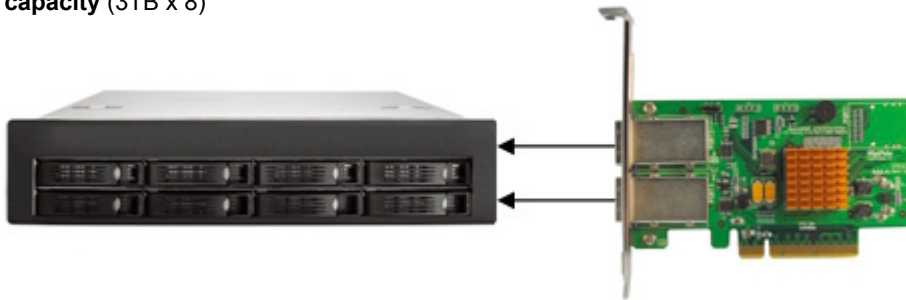

The RocketRAID 2700 SAS 6Gb/s series is the industry's lowest priced Host RAID HBA product line, and delivers robust direct connectivity from 4-32 ports, with internal, external and hybrid port configurations. RocketRAID 2700 HBA's are ideal for any Workstation, Desktop or Server environment that requires high-density, high performance storage.

RocketRAID 2700 HBA Series Storage Configurations

Configuration 1

RocketRAID 2711

Up to 4 SATA HDD

- 12TB capacity (3TB x 4)

SFF-8088 supports
4 HDD (Target Storage Device)

Configuration 2

RocketRAID 2721

Up to 8 SATA HDD

- 24TB capacity (3TB x 8)

SFF-8088 supports
4 HDD (Target Storage Device)

SFF-8087 supports
4 HDD (Host System)

HighPoint RocketRAID 2700 Series

Cost-Effective, High-Density SAS 6Gb/s PCI-E Gen 2 RAID HBA's

RocketRAID 2700 HBA Series Storage Configurations

Configuration 3 RocketRAID 2722

- Up to 8 SATA HDD**
- 24TB capacity (3TB x 8)

2 x SFF-8088 supports
8 HDD
(Target Storage Devices)

Configuration 4 RocketRAID 2720