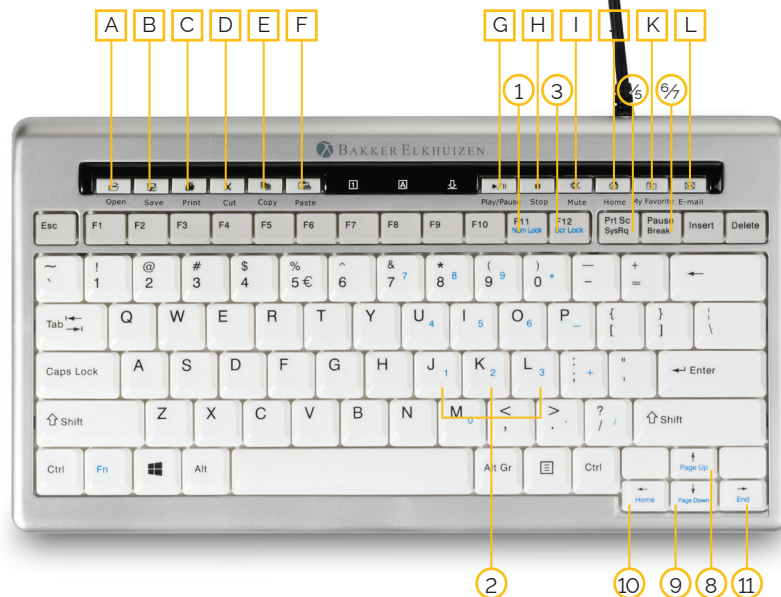

User Manual

S-board 840 Compact Keyboard no hub

- A Open > Open an item
- B Save > Save an item
- C Print > Print an item
- D Cut > Cut selected text
- E Copy > Copy selected text
- F Paste > Paste selected text
- G Play/Pause > Play selected item in default player
- H Stop > Stop playing selected item
- I Mute > Mute sound
- J Home > Go to Homepage internet browser
- K My Favorite > Start my favorites in internet browser
- L E-Mail > Make new email

- 1 Fn + F11/NumLock > Enable NumLock
- 2 Fn + J; Fn + K; Fn + L > 1; 2; 3 and so on
- 3 Fn + F12/ScrLock > Enable ScrollLock
- 4 PrtSc/SysRq > Print Screen
- 5 Shift + PrtSc/SysRq > System Request, enable terminal mode
- 6 Pause/Break > Pause
- 7 Ctrl. + Pause/Break > Break
- 8 Fn + Page up > Page up: move up one screen at a time
- 9 Fn + Page down > Page down: move down one screen at a time
- 10 Fn + Home > Home: move to beginning of the line
- 11 Fn + End > End: move to the end of the line

To extend the life of the S-Board 840, we recommend that you use the supplied case when you store your S-Board 840.