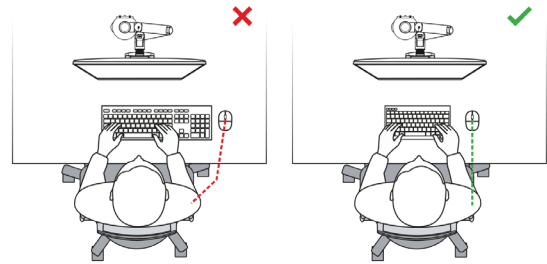

Features

Compact keyboard S-board 840, reduces the distance a user has to reach for operating the mouse and allows a more comfortable body posture. The mouse can be positioned right in front of the right shoulder, which facilitates a better posture of the right arm and shoulder when using the mouse.

Key feel

The keys of the S-Board 840 have a light touch. This is made possible by the application of a scissor mechanism instead of a traditional membrane, giving you very fine tactile feedback.

Light key color

The dark letters on the light background of the keyboard make reading easier and result in higher productivity.