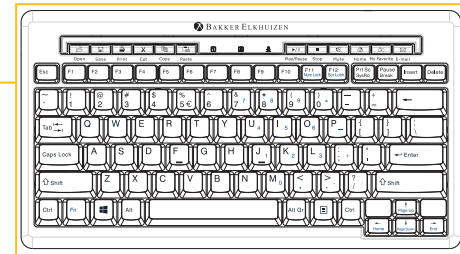

# BakkerElkhuizen S-board 840 Compact Keyboard no hub

User manual

Qwerty

DE

NL

UK

COM

FR