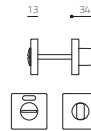

- CR cromato/chrome
- CO cromato opaco/
mat chrome
- IS superinox satinato/
superstainlesssteel
satined

Verona Q

Studio Olivari

H118V6

ottone/brass

- ZL superoro lucido/supergold bright
- CR cromato/chrome
- CO cromato opaco/mat chrome
- EL biocromo lucido/biochrome bright
- BS biocromo satinato/biochrome satined
- NS supernichel satinato/supernickel satined
- IS superinox satinato/
superstainlesssteel satined

Verona S

Studio Olivari

H105B6

ottone/brass

- LU lucido/polished
- ZL superoro lucido/supergold bright
- SA satinato/satined
- CR cromato/chrome
- CO cromato opaco/mat chrome
- EL biocromo lucido/biochrome bright
- BS biocromo satinato/biochrome satined
- NP nero opaco/mat black
- AN anticato/antiqued
- NS supernichel satinato/supernickel satined
- IS superinox satinato/
superstainlesssteel satined