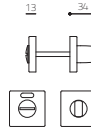

ottone/brass

- ZL superoro lucido/
  supergold bright
- CR cromato/chrome
- CO cromato opaco/
  mat chrome
- EL biocromo lucido/
  biochrome bright
- BS biocromo satinato/
  biochrome satined
- NS supernichel satinato/
  supernickel satined
- IS superinox satinato/
  superstainlesssteel satined

- CR cromato/chrome
- CO cromato opaco/
  mat chrome
- IS superinox satinato/
  superstainlesssteel
  satined