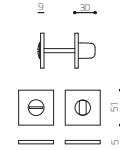

Chiavistelli

Verona Q

Studio Olivari

H117V6
H117V6B

ottone/brass

- ZL superoro lucido/
  supergold bright
- CR cromato/chrome
- CO cromato opaco/
  mat chrome
- EL biocromo lucido/
  biochrome bright
- BS biocromo satinato/
  biochrome satined
- NS supernichel satinato/
  supernickel satined
- IS superinox satinato/
  superstainlesssteel satined

- CR cromato/chrome
- CO cromato opaco/
  mat chrome
- IS superinox satinato/
  superstainlesssteel
  satined

Verona Q

Studio Olivari

H118V6

ottone/brass

- ZL superoro lucido/supergold bright
- CR cromato/chrome
- CO cromato opaco/mat chrome
- EL biocromo lucido/biochrome bright
- BS biocromo satinato/biochrome satined
- NS supernichel satinato/supernickel satined
- IS superinox satinato/
  superstainlesssteel satined

Verona S

Studio Olivari

H105B6

ottone/brass

- LU lucido/polished
- ZL superoro lucido/supergold bright
- SA satinato/satined
- CR cromato/chrome
- CO cromato opaco/mat chrome
- EL biocromo lucido/biochrome bright
- BS biocromo satinato/biochrome satined
- NP nero opaco/mat black
- AN anticato/antiqued
- NS supernichel satinato/supernickel satined
- IS superinox satinato/
  superstainlesssteel satined