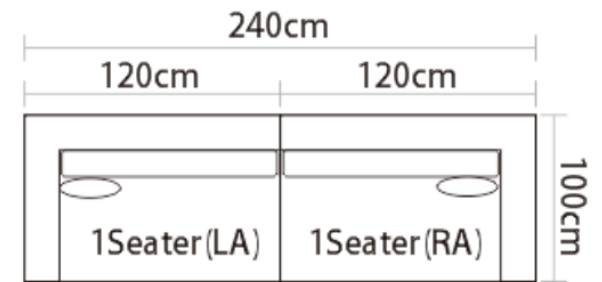

Item No.: S983

Height:77cm

Item No.: S985

Height:58cm

Item No.: S955

Sofa

Item No.: S00716B-1

Item No.: S1602

Item No.: S00816

Item No.: S00816B

Item No.: S1903

Item No.: EL017B

Height:66cm

Item No.: S1706B

Item No.: S00316

Height:67cm

Item No.: S1805

Item No.: S1703C

Height:74cm

Height:71cm

Item No.: S972-Leather

Item No.: S12

Height:66cm

BMS CHAIRS

Item No.: BL-X2106
Size: 760*850*720mm

Item No.: BL-X2102
Size: 740*780*750mm

Item No.:BL-X2101
Size: 650*650*700mm

Item No.:BLX2107
Size:850*800*370mm

Item No.: BL-X2105
Size: 1050*1350*980mm

Item No.: BL-X2103
Size: 950*820*700mm