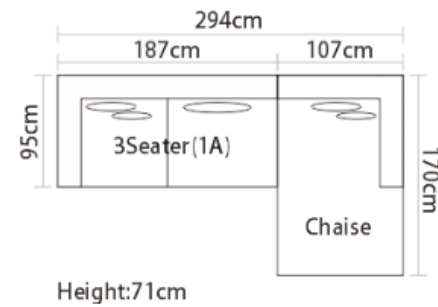

Item No.: S1606B

Item No.: S1517-1

Item No.: S1706

Item No.: S981

320cm			104cm
114cm	92cm	114cm	
1Seater (1A)	1Seater	1Seater (1A)	

Height:63cm

Item No.: S1602B

Item No.: S956

Item No.: S1508

Sofa

Item No.: S1502C

Sofa

Item No.: S1802

Height:68cm

Height:68cm

Item No.: S1518-2

Item No.: S1806

Item No.: S959

Item No.: S986

Height:67cm

Item No.: S1610

Height:75cm

Sofa

Item No.: S1701

Item No.: BL-X2106
Size: 760*850*720mm

Item No.: BL-X2102
Size: 740*780*750mm

Item No.:BL-X2101
Size: 650*650*700mm

Item No.:BLX2107
Size:850*800*370mm

Item No.: BL-X2105
Size: 1050*1350*980mm

Item No.: BL-X2103
Size: 950*820*700mm