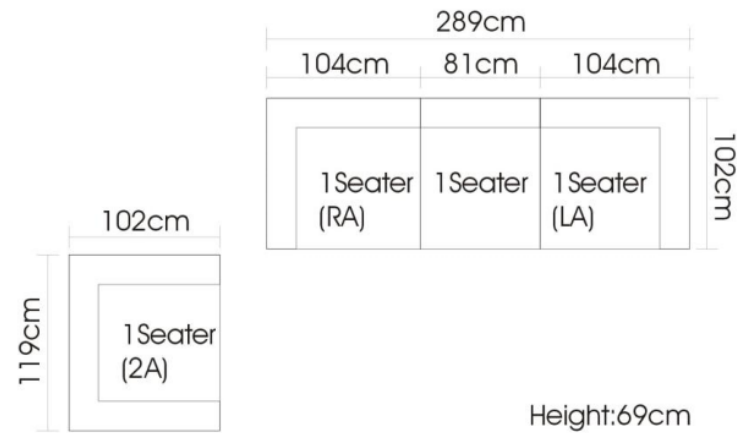

Height ①: 61cm
Height ②: 76cm

Item No.: S2001

Item No.: S2002

Item No.: S2003

Item No.: S2006

Sofa

Item No.: S2007

Sofa

Item No.: S1606B

Item No.: S1517-1

Item No.: S1706

Item No.: S981

320cm			104cm
114cm	92cm	114cm	
1Seater (1A)	1Seater	1Seater (1A)	

Height:63cm

Item No.: S1602B

Item No.: S956

Item No.: S1508

Sofa

Item No.: S1502C

Sofa

Item No.: S1802

Height:68cm

Height:68cm

Item No.: S1518-2

Item No.: BL-TL01
Size: 640*480*440mm

Item No.: BL-TL02
Size: 910*780**640mm

Item No.: DY2001
Size:860*910*1050mm
550*670*380mm

Item No.:DY2003
Size:730*880*1100mm

Item No.:DY2005
Size:700*920*770mm

Item No.: XY1902
Size:690W*850D*1090mm