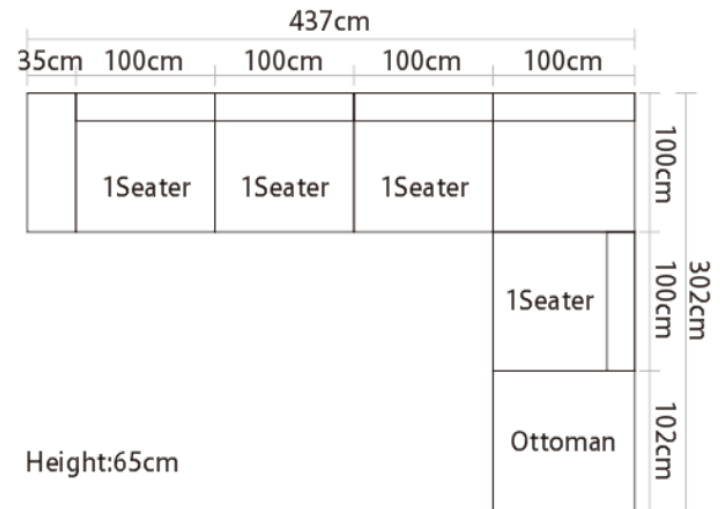

Height ①: 61cm
Height ②: 76cm

Item No.: S2001

Item No.: S2002

Item No.: S2003

Item No.: S2006

Sofa

Item No.: S2007

Sofa

Item No.: S1606B

Item No.: S1517-1

Item No.: S1706

Item No.: S981

320cm			104cm
114cm	92cm	114cm	
1Seater (1A)	1Seater	1Seater (1A)	

Height:63cm

Item No.: S1602B

Item No.: S956

Item No.: S1508

Sofa

Item No.: S1502C

Sofa

Item No.: S1802

Height:68cm

Height:68cm

Item No.: S1518-2