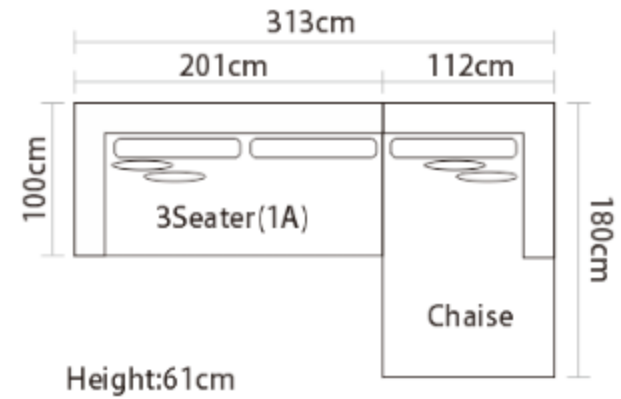

Item No.: S983

Height:77cm

Item No.: S985

Height:58cm

Item No.: S955

Sofa

Item No.: S00716B-1

Item No.: S1602

Item No.: S00816

Item No.: S00816B

Item No.: S1903

Item No.: EL017B

Height:66cm

Item No.: S1706B

Item No.: S00316

Height:67cm

Item No.: S1805

Item No.: S1703C

Height:74cm

Height:71cm

Item No.: S972-Leather

Item No.: S12

Height:66cm

BMS CHAIRS

Item No.: BL-X2106
Size: 760*850*720mm

Item No.: BL-X2102
Size: 740*780*750mm

Item No.:BL-X2101
Size: 650*650*700mm

Item No.:BLX2107
Size:850*800*370mm

Item No.: BL-X2105
Size: 1050*1350*980mm

Item No.: BL-X2103
Size: 950*820*700mm