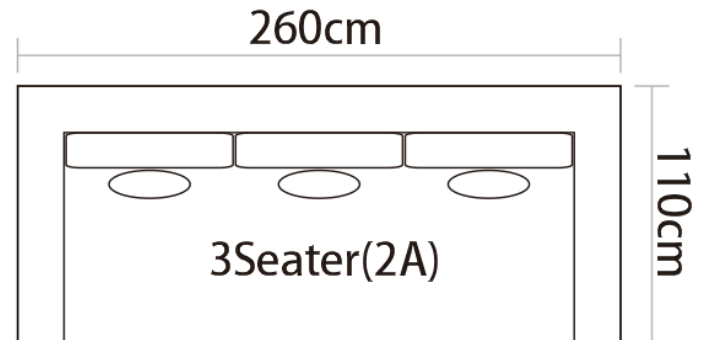

Item No.: S983

Height:77cm

Item No.: S985

Height:58cm

Item No.: S955

Sofa

Item No.: S00716B-1

Item No.: S1602

Item No.: S00816

Item No.: S00816B

Item No.: S1903

Item No.: EL017B

Height:66cm

Item No.: S1706B

Item No.: S00316

Height:67cm

Item No.: S1805

Item No.: S1703C

Height:74cm

Height:71cm

Item No.: S972-Leather

Item No.: S12

Height:66cm

BMS CHAIRS

Item No.: BL-X2106
Size: 760*850*720mm

Item No.: BL-X2102
Size: 740*780*750mm

Item No.:BL-X2101
Size: 650*650*700mm

Item No.:BLX2107
Size:850*800*370mm

Item No.: BL-X2105
Size: 1050*1350*980mm

Item No.: BL-X2103
Size: 950*820*700mm