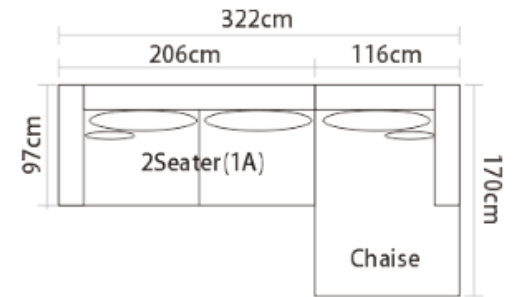

Item No.: S1606B

Item No.: S1517-1

Item No.: S1706

Item No.: S981

320cm			104cm
114cm	92cm	114cm	
1Seater (1A)	1Seater	1Seater (1A)	

Height:63cm

Item No.: S1602B

Item No.: S956

Item No.: S1508

Sofa

Item No.: S1502C

Sofa

Item No.: S1802

Height:68cm

Height:68cm

Item No.: S1518-2