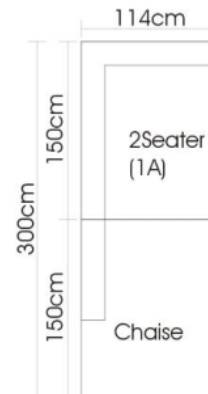

Height ①: 61cm
Height ②: 76cm

Item No.: S2001

Item No.: S2002

Item No.: S2003

Item No.: S2006

Sofa

Item No.: S2007

Sofa

Item No.: S1606B

Item No.: S1517-1

Item No.: S1706

Item No.: S981

320cm			104cm
114cm	92cm	114cm	
1Seater (1A)	1Seater	1Seater (1A)	

Height:63cm

Item No.: S1602B

Item No.: S956

Item No.: S1508

Sofa

Item No.: S1502C

Sofa

Item No.: S1802

Height:68cm

Height:68cm

Item No.: S1518-2

Item No.: BL-X2106
Size: 760*850*720mm

Item No.: BL-X2102
Size: 740*780*750mm

Item No.:BL-X2101
Size: 650*650*700mm

Item No.:BLX2107
Size:850*800*370mm

Item No.: BL-X2105
Size: 1050*1350*980mm

Item No.: BL-X2103
Size: 950*820*700mm