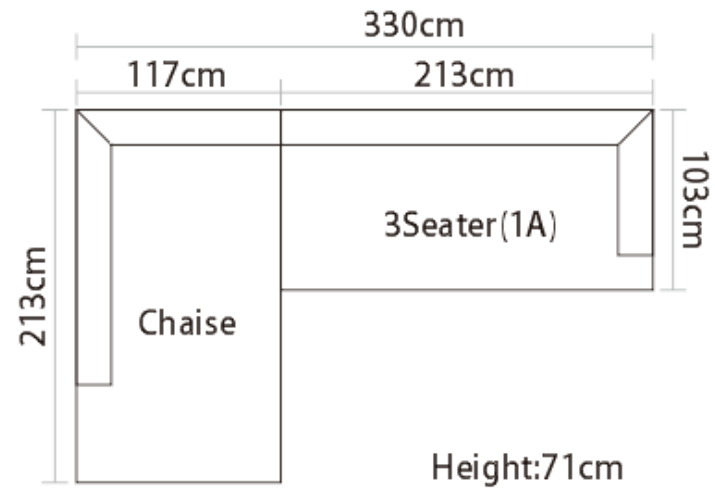

Height ①: 61cm
Height ②: 76cm

Item No.: S2001

Item No.: S2002

Item No.: S2003

Item No.: S2006

Sofa

Item No.: S2007

Sofa

Item No.: S1606B

Item No.: S1517-1

Item No.: S1706

Item No.: S981

320cm			104cm
114cm	92cm	114cm	
1Seater (1A)	1Seater	1Seater (1A)	

Height:63cm

Item No.: S1602B

Item No.: S956

Item No.: S1508

Sofa

Item No.: S1502C

Sofa

Item No.: S1802

Height:68cm

Height:68cm

Item No.: S1518-2

Item No.: BL-TL01
Size: 640*480*440mm

Item No.: BL-TL02
Size: 910*780**640mm

Item No.: DY2001
Size:860*910*1050mm
550*670*380mm

Item No.:DY2003
Size:730*880*1100mm

Item No.:DY2005
Size:700*920*770mm

Item No.: XY1902
Size:690W*850D*1090mm