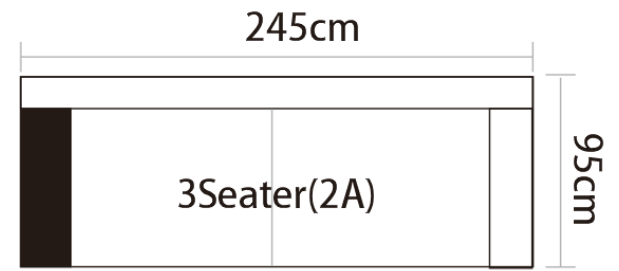

Item No.: S983

Height:77cm

Item No.: S985

Height:58cm

Item No.: S955

Sofa

Item No.: S00716B-1

Item No.: S1602

Item No.: S00816

Item No.: S00816B

Item No.: S1903

Item No.: EL017B

Height:66cm

Item No.: S1706B

Item No.: S00316

Height:67cm

Item No.: S1805

Item No.: S1703C

Height:74cm

Height:71cm

Item No.: S972-Leather

Item No.: S12

Height:66cm

BMS CHAIRS

Item No.: BL-X2106
Size: 760*850*720mm

Item No.: BL-X2102
Size: 740*780*750mm

Item No.:BL-X2101
Size: 650*650*700mm

Item No.:BLX2107
Size:850*800*370mm

Item No.: BL-X2105
Size: 1050*1350*980mm

Item No.: BL-X2103
Size: 950*820*700mm