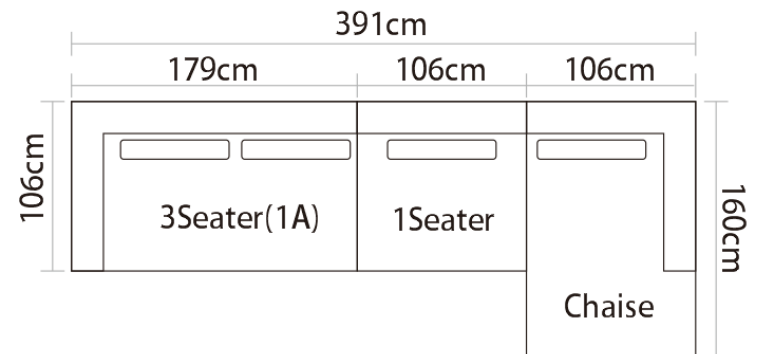

Height ①: 61cm
Height ②: 76cm

Item No.: S2001

Item No.: S2002

Item No.: S2003

Item No.: S2006

Sofa

Item No.: S2007

Sofa

Item No.: S1606B

Item No.: S1517-1

Item No.: S1706

Item No.: S981

320cm			104cm
114cm	92cm	114cm	
1Seater (1A)	1Seater	1Seater (1A)	

Height:63cm

Item No.: S1602B

Item No.: S956

Item No.: S1508

Sofa

Item No.: S1502C

Sofa

Item No.: S1802

Height:68cm

Height:68cm

Item No.: S1518-2

Item No.: BL-X2106
Size: 760*850*720mm

Item No.: BL-X2102
Size: 740*780*750mm

Item No.:BL-X2101
Size: 650*650*700mm

Item No.:BLX2107
Size:850*800*370mm

Item No.: BL-X2105
Size: 1050*1350*980mm

Item No.: BL-X2103
Size: 950*820*700mm