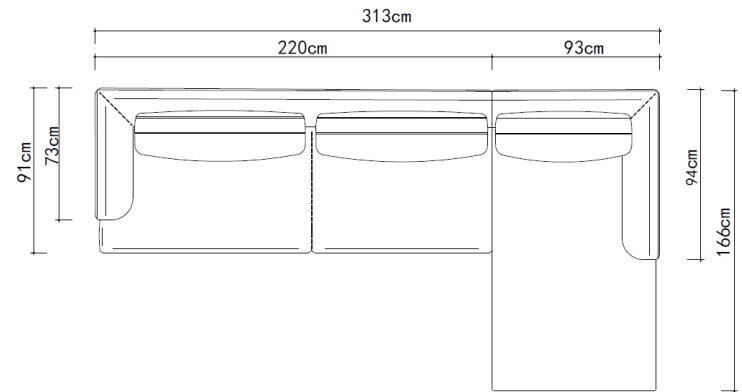

Height ①: 61cm
Height ②: 76cm

Item No.: S2001

Item No.: S2002

Item No.: S2003

Item No.: S2006

Sofa

Item No.: S2007

Sofa