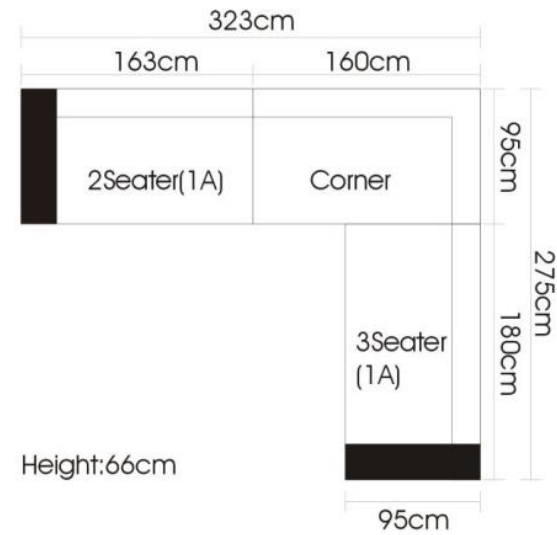

Height ①: 61cm
Height ②: 76cm

Item No.: S2001

Item No.: S2002

Item No.: S2003

Item No.: S2006

Sofa

Item No.: S2007

Sofa

Item No.: S1606B

Item No.: S1517-1

Item No.: S1706

Item No.: S981

320cm			104cm
114cm	92cm	114cm	
1Seater (1A)	1Seater	1Seater (1A)	

Height:63cm

Item No.: S1602B

Item No.: S956

Item No.: S1508

Sofa

Item No.: S1502C

Sofa

Item No.: S1802

Height:68cm

Height:68cm

Item No.: S1518-2

Item No.: BL-TL01
Size: 640*480*440mm

Item No.: BL-TL02
Size: 910*780**640mm

Item No.: DY2001
Size:860*910*1050mm
550*670*380mm

Item No.:DY2003
Size:730*880*1100mm

Item No.:DY2005
Size:700*920*770mm

Item No.: XY1902
Size:690W*850D*1090mm