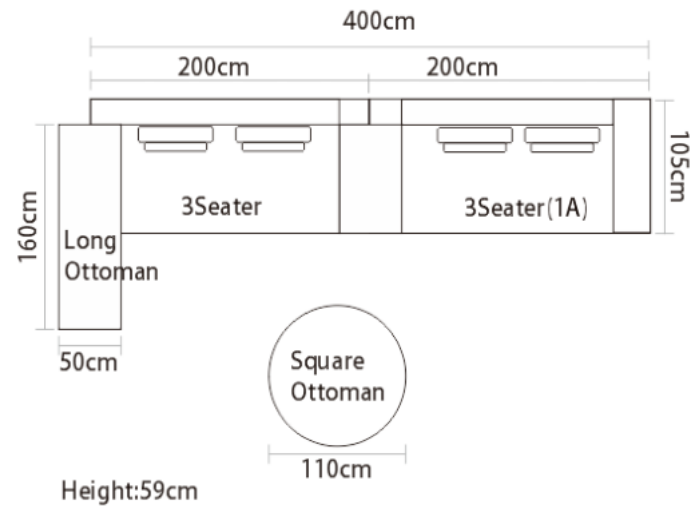

Height ①: 61cm
Height ②: 76cm

Item No.: S2001

Item No.: S2002

Item No.: S2003

Item No.: S2006

Sofa

Item No.: S2007

Sofa

Item No.: S1606B

Item No.: S1517-1

Item No.: S1706

Item No.: S981

320cm			104cm
114cm	92cm	114cm	
1Seater (1A)	1Seater	1Seater (1A)	

Height:63cm

Item No.: S1602B

Item No.: S956

Item No.: BL-X2106
Size: 760*850*720mm

Item No.: BL-X2102
Size: 740*780*750mm

Item No.:BL-X2101
Size: 650*650*700mm

Item No.:BLX2107
Size:850*800*370mm

Item No.: BL-X2105
Size: 1050*1350*980mm

Item No.: BL-X2103
Size: 950*820*700mm

Item No.: BL-TL01
Size: 640*480*440mm

Item No.: BL-TL02
Size: 910*780**640mm

Item No.: DY2001
Size:860*910*1050mm
550*670*380mm

Item No.:DY2003
Size:730*880*1100mm

Item No.:DY2005
Size:700*920*770mm

Item No.: XY1902
Size:690W*850D*1090mm