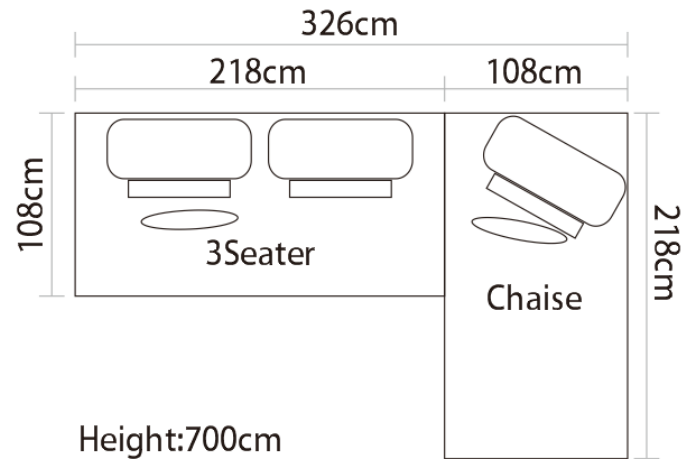

Height ①: 61cm
Height ②: 76cm

Item No.: S2001

Item No.: S2002

Item No.: S2003

Item No.: S2006

Sofa

Item No.: S2007

Sofa

Item No.: S1606B

Item No.: S1517-1

Item No.: S1706

Item No.: S981

320cm			104cm
114cm	92cm	114cm	
1Seater (1A)	1Seater	1Seater (1A)	

Height:63cm

Item No.: S1602B

Item No.: S956

Item No.: S1508

Sofa

Item No.: S1502C

Sofa

Item No.: S1802

Height:68cm

Height:68cm

Item No.: S1518-2

Item No.: BL-TL01
Size: 640*480*440mm

Item No.: BL-TL02
Size: 910*780**640mm

Item No.: DY2001
Size:860*910*1050mm
550*670*380mm

Item No.:DY2003
Size:730*880*1100mm

Item No.:DY2005
Size:700*920*770mm

Item No.: XY1902
Size:690W*850D*1090mm