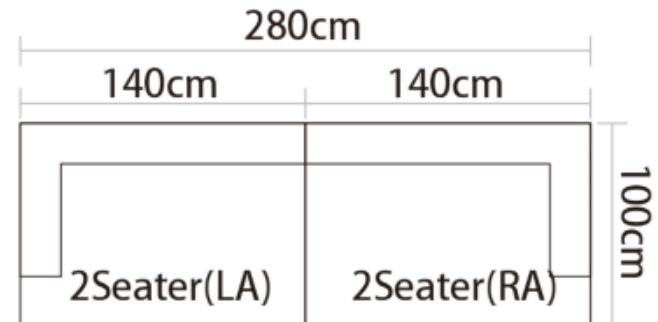

Item No.: S983

Height:77cm

Item No.: S985

Height:58cm

Item No.: S955

Sofa

Item No.: S00716B-1

Item No.: S1602

Item No.: S00816

Item No.: S00816B

Item No.: S1903

Item No.: EL017B

Height:66cm

Item No.: S1706B

Item No.: S00316

Height:67cm

Item No.: S1805

Item No.: S1703C

Height:74cm

Height:71cm

Item No.: S972-Leather

Item No.: S12

Height:66cm

BMS CHAIRS

Item No.: BL-X2106
Size: 760*850*720mm

Item No.: BL-X2102
Size: 740*780*750mm

Item No.:BL-X2101
Size: 650*650*700mm

Item No.:BLX2107
Size:850*800*370mm

Item No.: BL-X2105
Size: 1050*1350*980mm

Item No.: BL-X2103
Size: 950*820*700mm