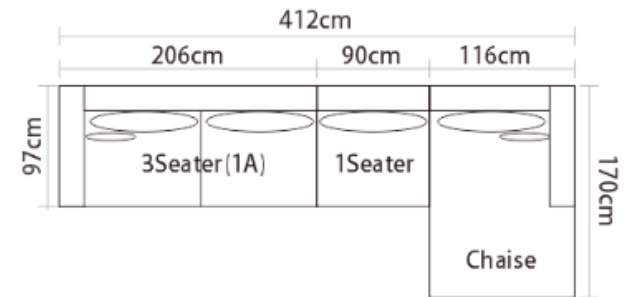

Item No.: S1606B

Item No.: S1517-1

Item No.: S1706

Item No.: S981

320cm			104cm
114cm	92cm	114cm	
1Seater (1A)	1Seater	1Seater (1A)	

Height:63cm

Item No.: S1602B

Item No.: S956

Item No.: S1508

Sofa

Item No.: S1502C

Sofa

Item No.: S1802

Height:68cm

Height:68cm

Item No.: S1518-2

Item No.: S1806

Item No.: S959

Item No.: S986

Height:67cm

Item No.: S1610

Height:75cm

Sofa

Item No.: S1701