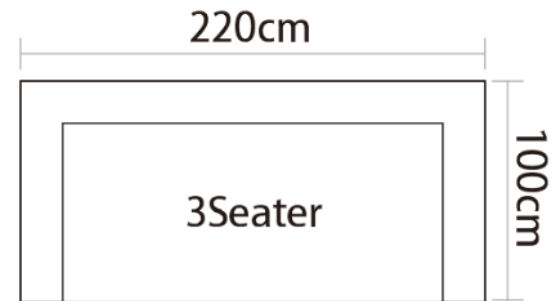

Item No.: S983

Height:77cm

Item No.: S985

Height:58cm

Item No.: S955

Sofa

Item No.: S00716B-1

Item No.: S1602

Item No.: S00816

Item No.: S00816B

Item No.: S1903

Item No.: EL017B

Height:66cm

Item No.: S1706B

Item No.: S00316

Height:67cm

Item No.: S1805

Item No.: S1703C

Height:74cm

Height:71cm

Item No.: S972-Leather

Item No.: S12

Height:66cm

BMS CHAIRS

Item No.: BL-X2106
Size: 760*850*720mm

Item No.: BL-X2102
Size: 740*780*750mm

Item No.:BL-X2101
Size: 650*650*700mm

Item No.:BLX2107
Size:850*800*370mm

Item No.: BL-X2105
Size: 1050*1350*980mm

Item No.: BL-X2103
Size: 950*820*700mm