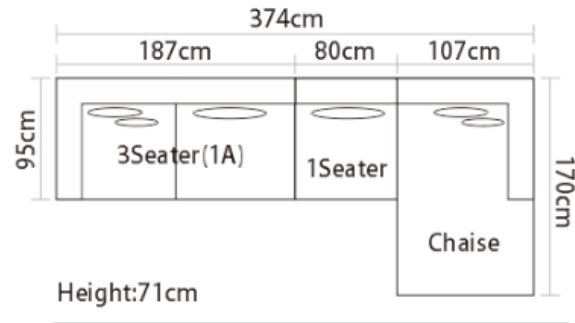

Item No.: S1606B

Item No.: S1517-1

Item No.: S1706

Item No.: S981

320cm			104cm
114cm	92cm	114cm	
1Seater (1A)	1Seater	1Seater (1A)	

Height:63cm

Item No.: S1602B

Item No.: S956

Item No.: S1508

Sofa

Item No.: S1502C

Sofa

Item No.: S1802

Height:68cm

Height:68cm

Item No.: S1518-2

Item No.: S1806

Item No.: S959

Item No.: S986

Height:67cm

Item No.: S1610

Height:75cm

Sofa

Item No.: S1701

Item No.: BL-X2106
Size: 760*850*720mm

Item No.: BL-X2102
Size: 740*780*750mm

Item No.:BL-X2101
Size: 650*650*700mm

Item No.:BLX2107
Size:850*800*370mm

Item No.: BL-X2105
Size: 1050*1350*980mm

Item No.: BL-X2103
Size: 950*820*700mm