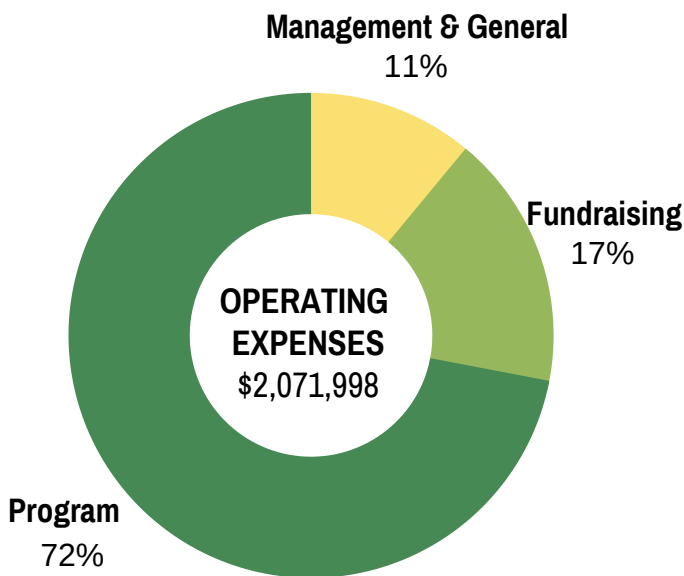

FINANCIAL INFORMATION

Net Assets at June 30, 2019:
$5.6 million

* Source: June 30, 2019 Audited Financial Statements

BOARD OF DIRECTORS

Meredith Chastang, President
David L. Shine, President-Elect
Haresh Yalamanchili, M.D., Secretary
Harvin G. Lawhon, Treasurer
Michael G. Scheurich, Development Chair
Laura Laux Higgins, Outreach Chair
Christina Altenau, Program Chair

Leah Adams
Tonja De Sloover
Amanda Eichenbaum
Jeff M. Golub
Lauren Gray
Debbie L. Gregg, LMSW
David A. Hartland
Kirsten Herrscher
Lindy U. McGee, M.D.
Yvette Mirabal
Kathy O'Neil
David A. Pluchinsky
Jordan Smith
Sue Smith
Christie Sullivan
Giggy Thanheiser
Tracy Tyler
David C. Valentine
Frank Verducci
Paul Vincent

Lindy Neuhaus – Member Emerita

EXECUTIVE DIRECTOR
Mary Beth Staine