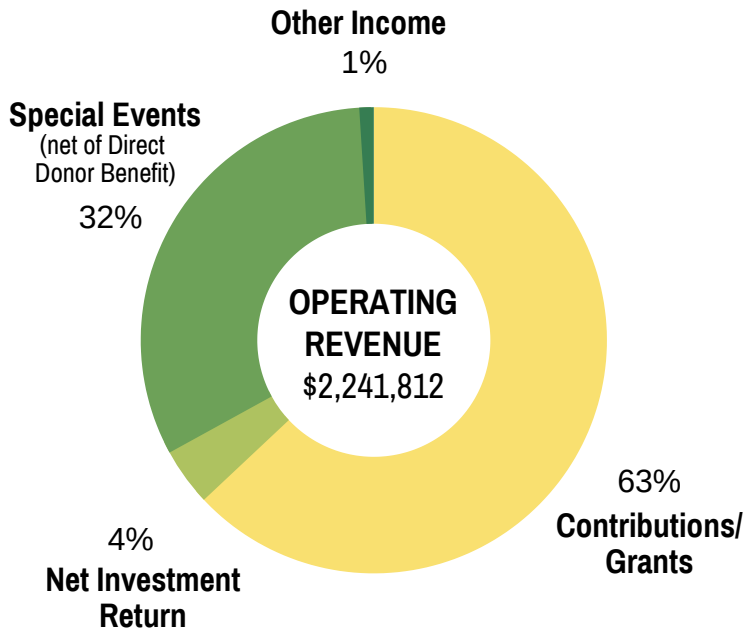

FINANCIAL INFORMATION

Net Assets at June 30, 2019:
$5.6 million

* Source: June 30, 2019 Audited Financial Statements

BOARD OF DIRECTORS

Meredith Chastang, President
David L. Shine, President-Elect
Haresh Yalamanchili, M.D., Secretary
Harvin G. Lawhon, Treasurer
Michael G. Scheurich, Development Chair
Laura Laux Higgins, Outreach Chair
Christina Altenau, Program Chair

Leah Adams
Tonja De Sloover
Amanda Eichenbaum
Jeff M. Golub
Lauren Gray
Debbie L. Gregg, LMSW
David A. Hartland
Kirsten Herrscher
Lindy U. McGee, M.D.
Yvette Mirabal
Kathy O'Neil
David A. Pluchinsky
Jordan Smith
Sue Smith
Christie Sullivan
Giggy Thanheiser
Tracy Tyler
David C. Valentine
Frank Verducci
Paul Vincent

Lindy Neuhaus – Member Emerita

EXECUTIVE DIRECTOR
Mary Beth Staine