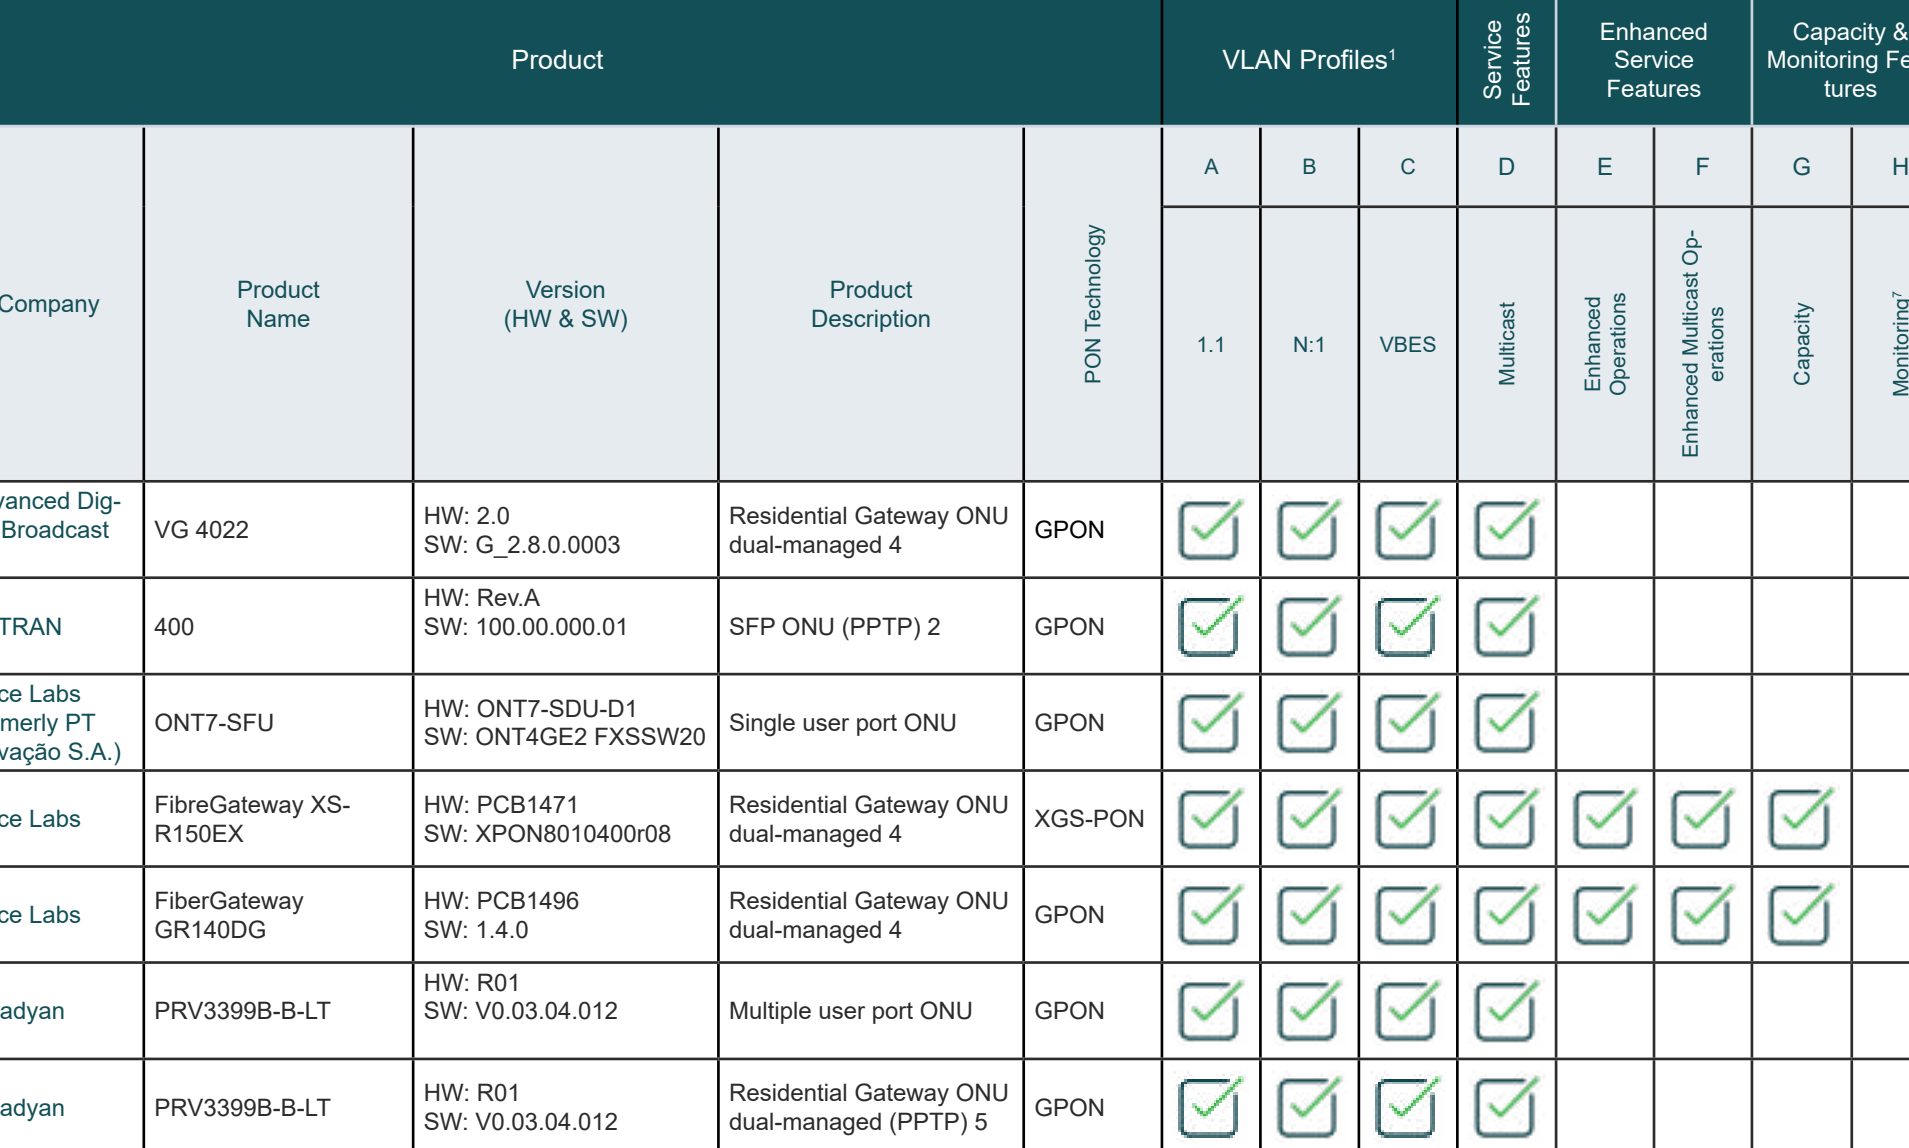

BBF.247 Certification

The catalyst to global PON mass deployments

Companies Offering BBF.247 Certified Products

BBF.247 Certified Products