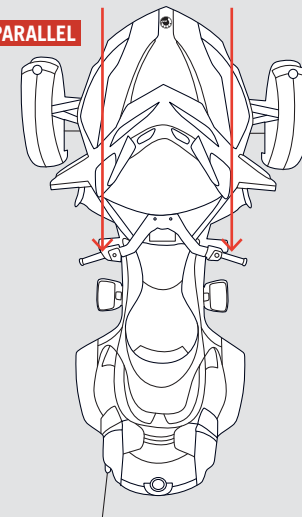

WINDSHIELDS & WIND PROTECTION

YOUR CLIMATE CONTROL

OPENED

CLOSED

Height
64 cm (25")
219400435

Height
58 cm (23")
219400360

LOW WINDSHIELD KIT

All Spyder RT models
219400578 - Smoke
$254.99

VENTED WINDSHIELD

· 2013-2014 standard windshield with openings.

All Spyder RT models
219400415 - Clear
$379.99

ADJUSTABLE VENTED WINDSHIELD

· Regulates driver frontal airflow.
· Integrated adjustable vent offers easy infinite management of horizontal slats from closed to fully opened.

All Spyder RT models
219400435 - Clear with chrome $489.99
219400360 - Clear with chrome $439.99

3 ADJUSTABLE SIDE WIND DEFLECTORS PRESET POSITIONS

CLOSED

PARALLEL

INVERTED

ADJUSTABLE SIDE WIND DEFLECTORS

· Regulate passenger and driver airflow.
· 3 preset positions (closed, parallel and inverted).
· Easy tool-less click adjustment.

All Spyder RT models
219400362 - Clear
$189.99

All Spyder RT models
219400413 - Chrome
$239.99

Height
64 cm (25")
219800199

Height
58 cm (23")
219400243

TOURING WINDSHIELD

· Lower and narrower design for riders looking for less wind protection than provided by the stock Spyder RT model.

All Spyder RT models
219800199 - Clear $399.99
219400243 - Clear $319.99