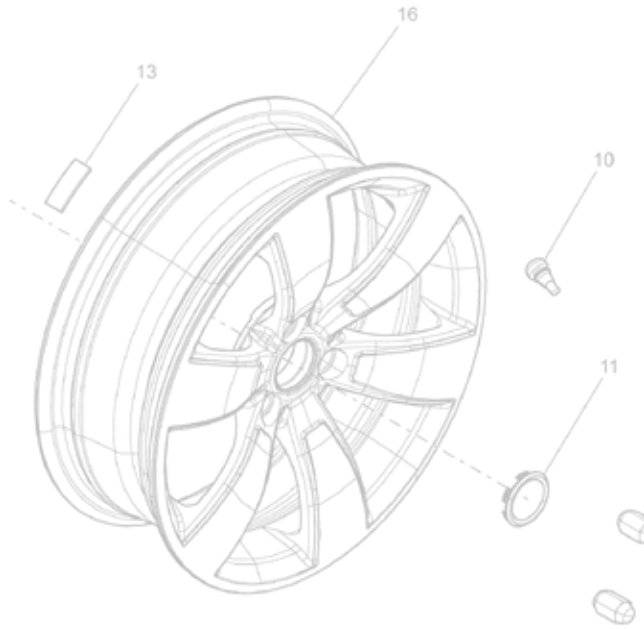

219400574 · Chrome

\$814.99

15" BLADE MAG WHEELS

- Unidirectional design (left and right wheel).
- Patented casting process allows a weight reduction of 1 kg (2.2 lb) per wheel compared to stock wheels.
- Sold in pairs.