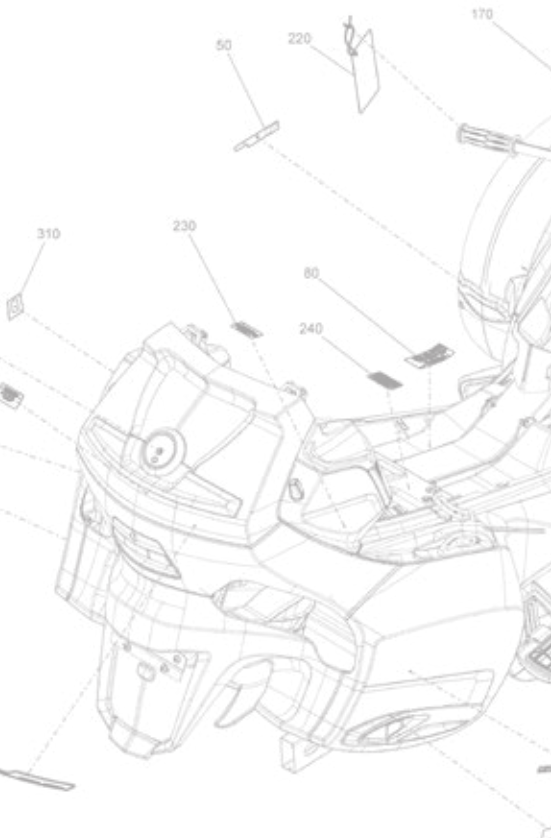

RT

ACCESSORIES

Cover the distance from ordinary to extraordinary more smoothly & comfortably with accessories designed for epic rides and endless open-road freedom. Customizing your Spyder RT luxury touring experience begins here. Adventure, made better.

ADJUSTABLE SIDE WIND DEFLECTORS 219400362