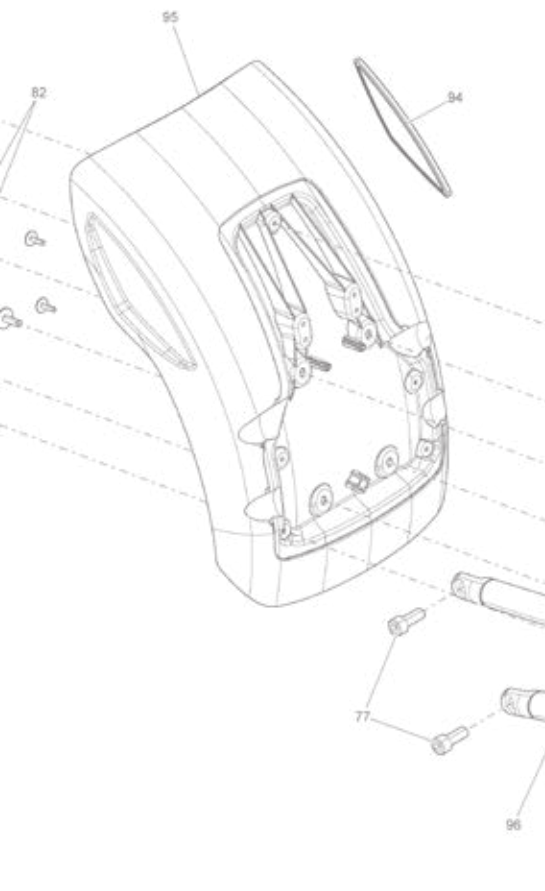

ROADTHUNDER® SOUNDBAR BY MTX® 219400840