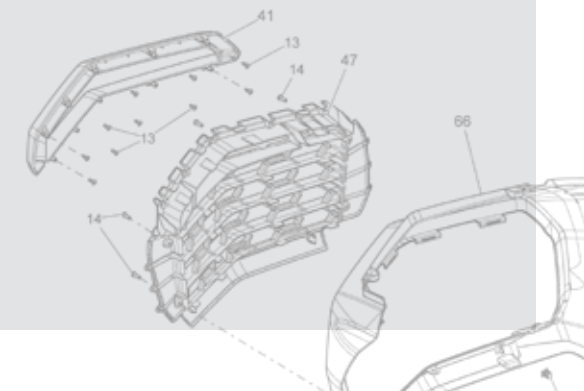

**EVERYTHING NEEDED
TO TRANSFORM
A 2-UP INTO A 1-UP.**

CUSTOM ACCESSORIES

BOBBER KIT*

- Everything needed to transform a 2-up into a 1-up.
- Rear fender, tail light assembly, footrest trim, license plate support, and all necessary hardware included.
- Can also accommodate any production or accessory seat.
- - A bobbed tail increases the amount of projection from the rear tire versus a traditional fender.
- Laws vary state to state regarding rear fender tire coverage compliance. Please obey all applicable laws and regulations.

Spyder F3, F3-S

- 219400640 - Black
- 219400745 - Black - Europe - EC compliant (Doesn't include rear fender and licence plate support)

↓
A bobber, originally called a 'bob-job' from the 1930s through 1990s, is a style of custom motorcycle. The typical construction includes stripping excess bodywork from a motorcycle, and shortening the rear fender, which is "bobbed" (as in bob-tail).

SUPER SPORT GRILLE

- Adds an even more muscular look with this honeycomb-styled front grille with integrated front splitter.

All Spyder F3 models

1. 219400595 - Black / Can-Am Red
2. $429.99

PULLEY COVER

- Replaces the stock plastic PTO (drive pulley) cover with a genuine chrome cover.

All Spyder F3 models

1. 219400557 - Chrome
2. $249.99

FRAME CAPS

- Add a little bling to the frame of your vehicle.

- 4 frame caps per pack.

All Spyder F3 models

1. 219400555 - Chrome
2. $159.99

TMC COVER

- Replaces the stock plastic TMC (master cylinder) cover with a genuine chrome cover.

All Spyder F3 models

1. 219400559 - Chrome
2. $259.99

HANDLEBAR END CAPS

- Sold in pairs.

All Spyder models

1. 219400702 - Chrome
2. $54.99