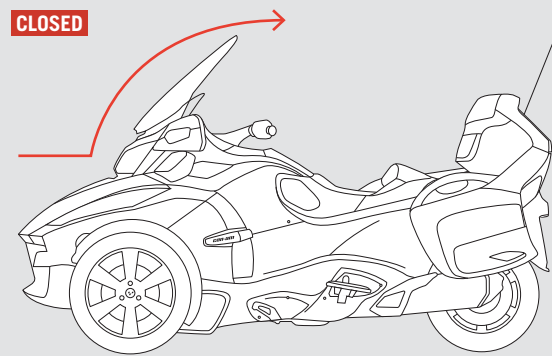

Fits with Comfort Seat (219400457)

Fits with Heated Comfort Seat (219400398)

■ 219400689 - Black
\$554.99

WINDSHIELDS & WIND PROTECTION

YOUR CLIMATE CONTROL

OPENED

CLOSED

Height
64 cm (25")
219400435