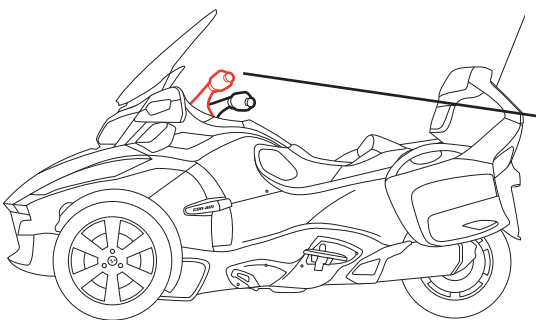

Three different axes enable you to adjust the handlebar height, width and arm distance.