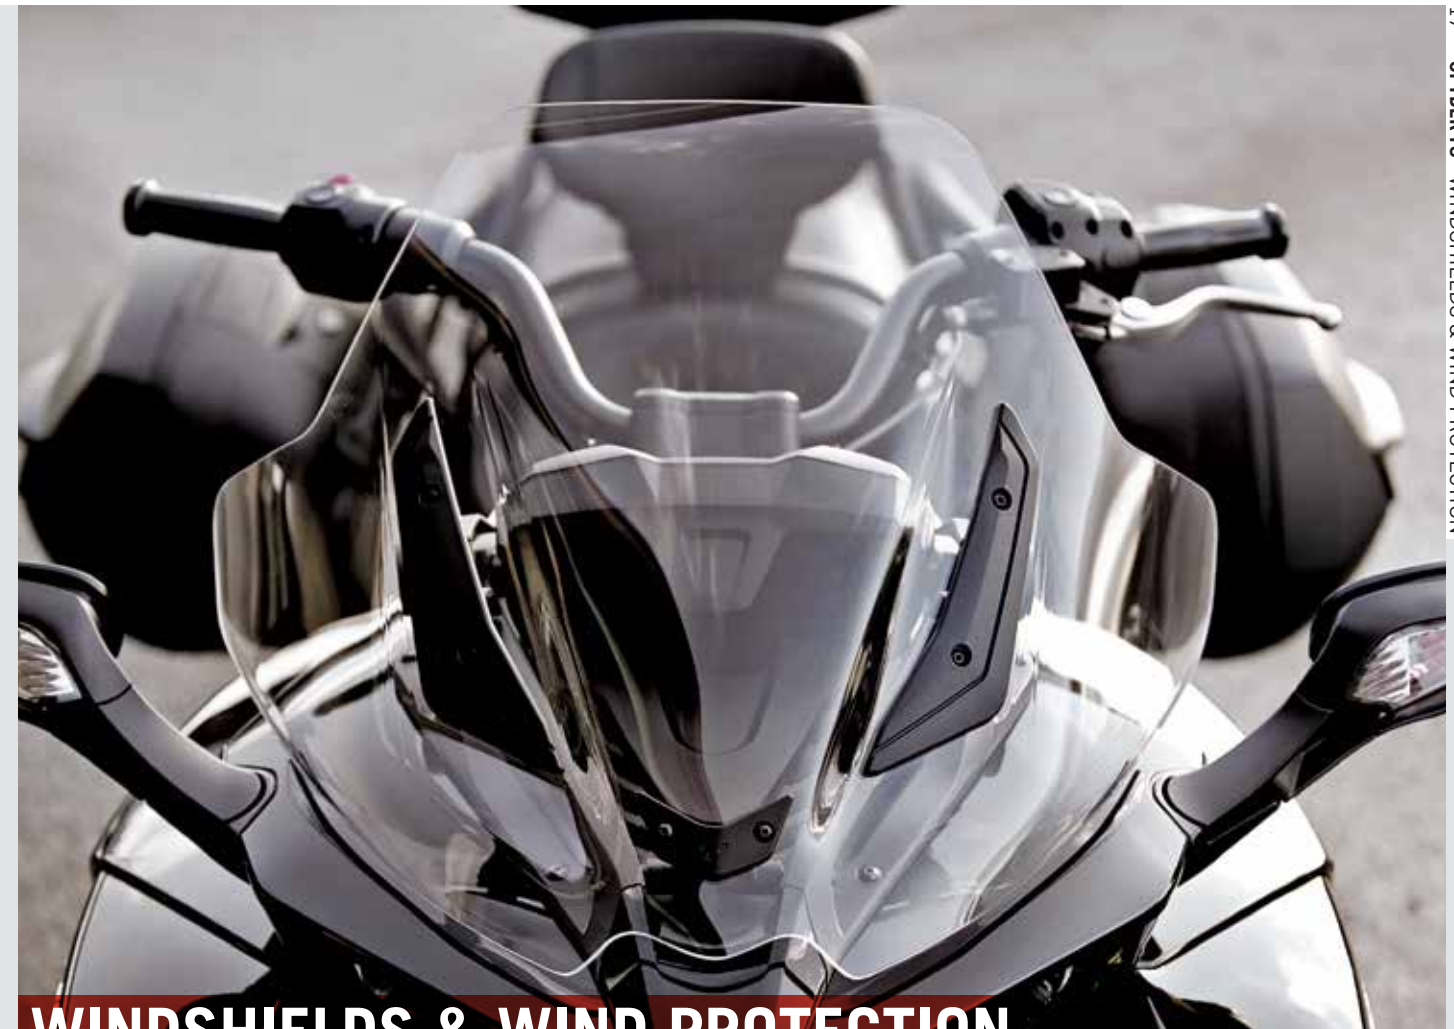

WINDSHIELDS & WIND PROTECTION