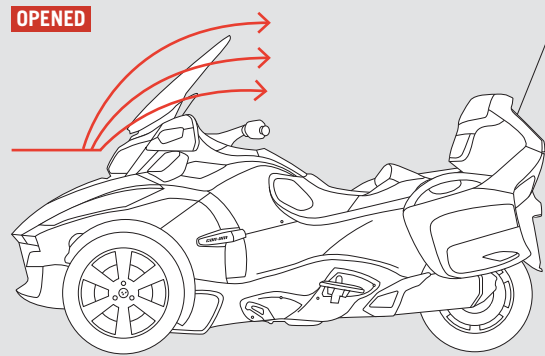

Fits with Comfort Seat (219400457)

Fits with Heated Comfort Seat (219400398)

■ 219400689 - Black
\$554.99

WINDSHIELDS & WIND PROTECTION

YOUR CLIMATE CONTROL

OPENED

CLOSED

Height
64 cm (25")
219400435