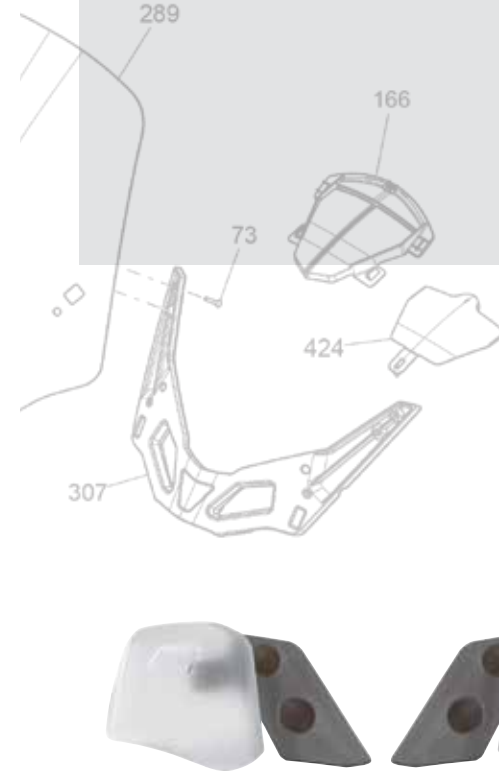

INVERTED

ADJUSTABLE SIDE WIND DEFLECTORS

· Regulate passenger and driver airflow.
· 3 preset positions (closed, parallel and inverted).
· Easy tool-less click adjustment.

All Spyder RT models
219400362 - Clear
$189.99

All Spyder RT models
219400413 - Chrome
$239.99