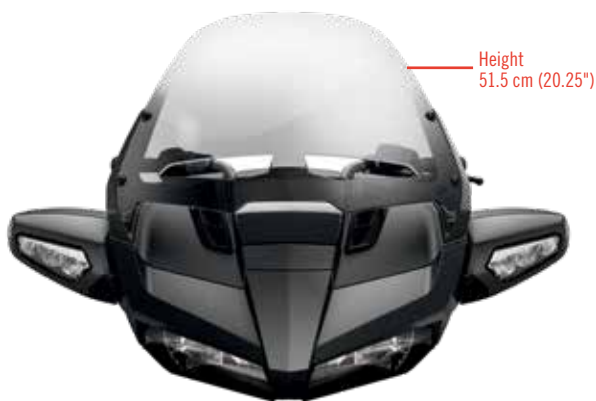

WINDSHIELD TRIM KIT

- Dresses up accessory windshield kits with chrome center trim.
- Looks great with Windshield Trims (219400355).

Fit with Blue Ridge Windshield (219400746) and Route 129 Windshield (219400747)

■ 219400698 - Chrome

$37.99

Height
51.5 cm (20.25")

TALL BOY WINDSHIELD

- Mid-height windshield.
- Scratch and UV-resistant hardcoat on 5 mm polycarbonate shield.
- Windshield supports included.

Spyder F3-T, F3 Limited

□ 219400596 - Clear

$469.99

Can-Am Spyder accessories are subject to the same rigorous physical testing requirements as the vehicles.