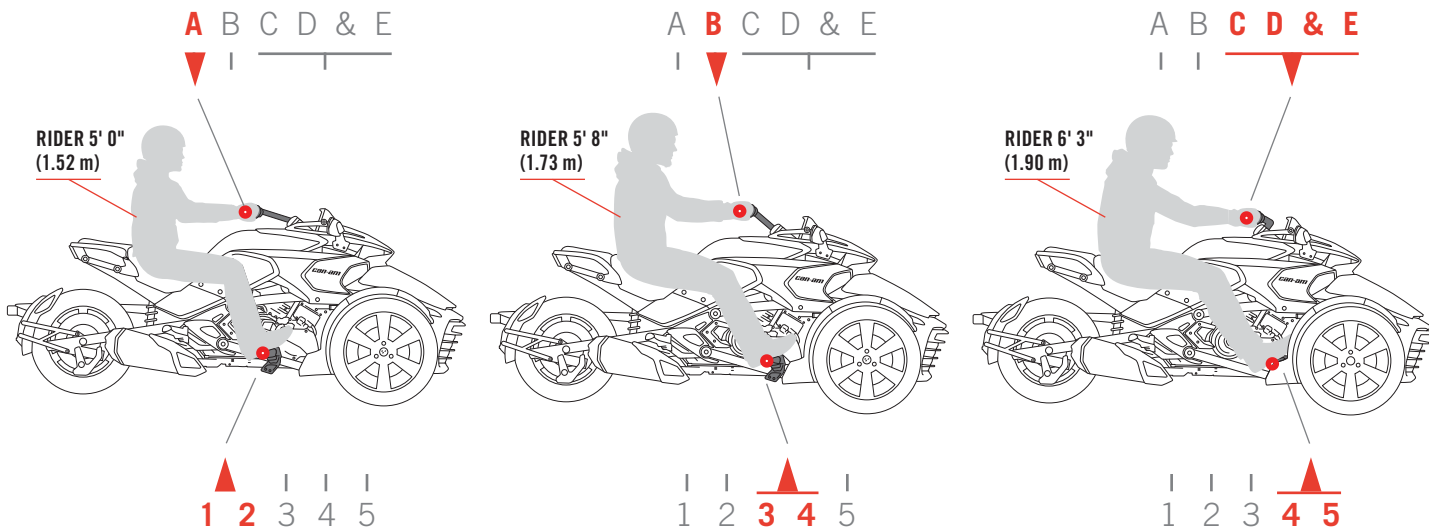

CHOOSE FROM 5 HANDLEBAR OPTIONS

CHOOSE FROM 5 FOOTPEG POSITIONS