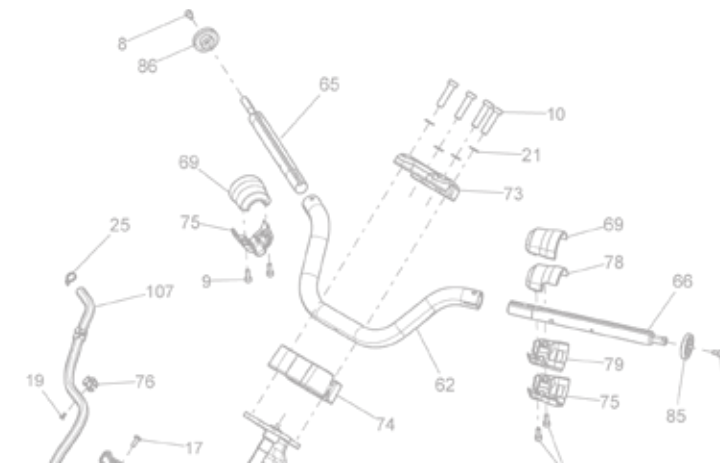

YOUR CAN-AM SPYDER. YOUR FIT.

Five footpeg positions and five handlebar options to optimize your fit and comfort.

FIND YOUR PERFECT SPYDER FIT AT UFITSYSTEM.COM OR VISIT YOUR DEALER TO TEST DRIVE AND ASK ABOUT THE SHOWROOM FIT TOOL.

All Spyder F3 models feature our exclusive UFit system so you can customize an exact fit based on your height or preferred riding style.

CHOOSE FROM 5 HANDLEBAR OPTIONS

CHOOSE FROM 5 FOOTPEG POSITIONS

HANDLEBARS UFIT SYSTEM

POSITION A

SHORT REACH HANDLEBAR

- Part of the UFit System.
- Perfect for shorter riders with pegs positions 1 or 2.

All Spyder F3 models

■ 219400545 - Chrome (Clamp Kit included) $554.99

■ 219400909 - Carbon Black $184.99

POSITION B

STOCK HANDLEBAR

- Part of the UFit System.
- Same shape and reach as the stock handlebar with a chrome finish.
- Fits best with pegs positions 3 or 4.

All Spyder F3 models

■ 219400547 - Chrome (Clamp Kit included) $554.99

POSITION C

LONG REACH HANDLEBAR

- Part of the UFit System.
- The longer reach causes the torso to lean forward, bringing the riding position closer to the console.
- Perfect for taller riders with pegs positions 4 or 5.

All Spyder F3 models

■ 219400548 - Chrome (Clamp Kit included) $554.99

■ 219400910 - Carbon Black $184.99

POSITION D

ATTITUDE HANDLEBAR

- Part of the UFit System.
- The shape has an impact on the driving position, leaning the torso towards the console and tilting the arm and wrist position.
- Perfect for taller riders with pegs positions 4 or 5.

All Spyder F3 models

■ 219400550 - Chrome $554.99

■ 219400911 - Carbon Black $184.99

POSITION E

DRAG BAR

- Part of the UFit System.
- Race-inspired straight bar is wide and more forward for a more aggressive riding position or tall drivers.
- Perfect for taller riders with pegs position 5.

All Spyder F3 models