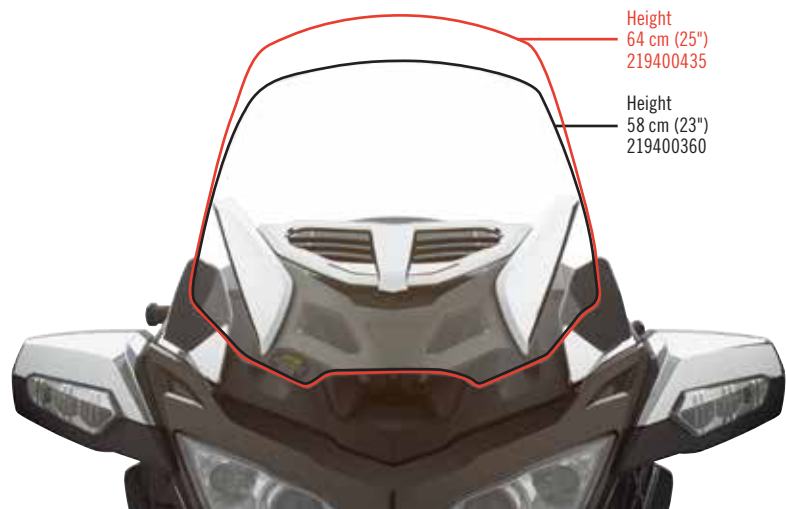

Fits with Comfort Seat (219400457)

Fits with Heated Comfort Seat (219400398)

■ 219400689 - Black
\$554.99

WINDSHIELDS & WIND PROTECTION

YOUR CLIMATE CONTROL

OPENED

CLOSED

Height
64 cm (25")
219400435