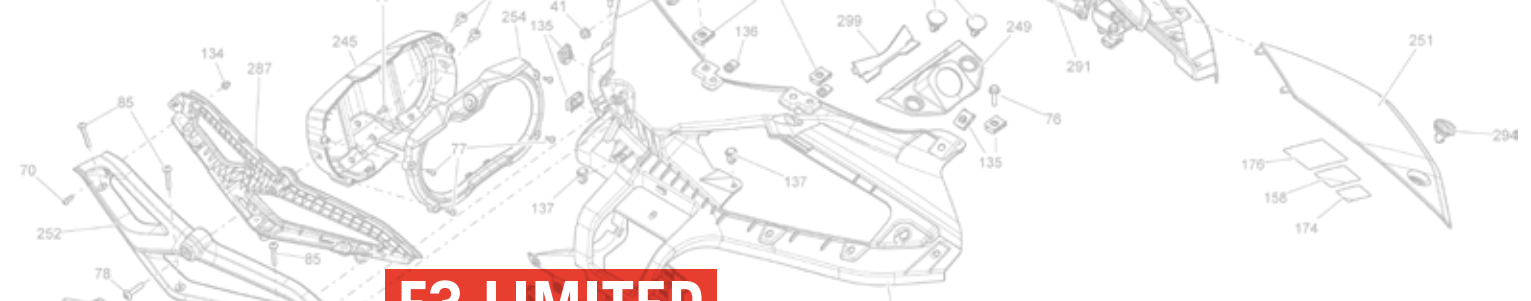

F3 LIMITED WEEKEND WARRIOR INSPIRED LOOK CHROME EDITION