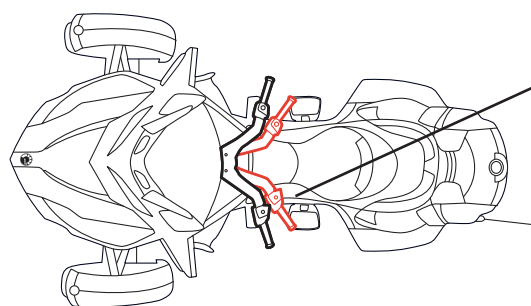

The left and right sides of the bar are linked so they're always in sync.

IDLER PULLEY

RT IDLER PULLEY SERVICE KIT

(Not illustrated)

- Enhances your comfort on the road by reducing vibrations generated by the belt.

Spyder RT models 2014 and up

219800419
$44.99

SEATS & BACKRESTS

↓
Moving the driver's seat position back just two inches (50 mm) relaxes the knees and upper body.