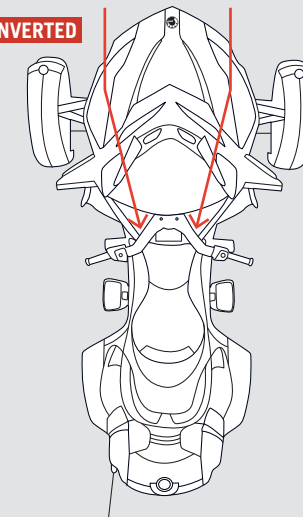

3 ADJUSTABLE SIDE WIND DEFLECTORS PRESET POSITIONS

CLOSED

PARALLEL

INVERTED

ADJUSTABLE SIDE WIND DEFLECTORS

· Regulate passenger and driver airflow.
 · 3 preset positions (closed, parallel and inverted).
 · Easy tool-less click adjustment.