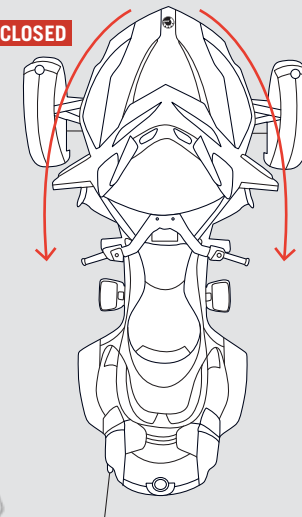

3 ADJUSTABLE SIDE WIND DEFLECTORS PRESET POSITIONS

CLOSED