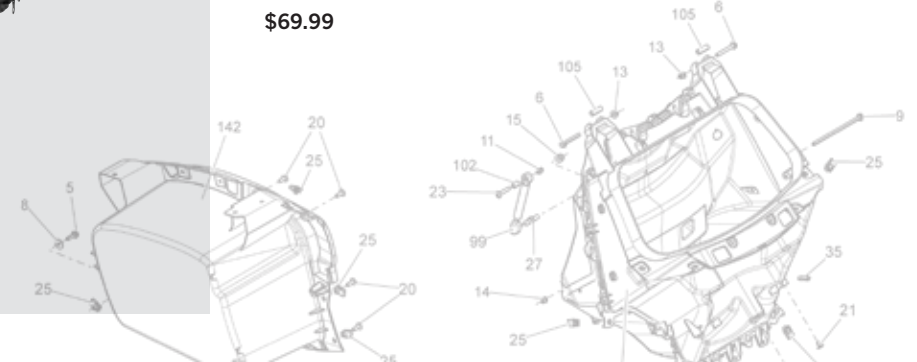

TOP CASE MOLDED INSIDE LINER

- Felt insert for finishing touch to rear top cargo compartment.

All Spyder RT models

219400246 - Dark Grey

$159.99

CARGO & STORAGE

SEMI-RIGID REAR SIDE CARGO TRAVEL BAGS

- Stylish premium travel bags specifically sized to fit in rear side cargo.
- Retractable handle and shoulder straps for carrying convenience.
- Integrated pull tabs for effortless removal from cargo cavity.
- Sold in pairs.

All Spyder RT models

219400169 - Black

$294.99

SOFT SIDE CARGO TRAVEL BAGS

- Soft travel bags that maximize Spyder RT rear side cargo space.
- Integrated handle for carrying convenience.
- Sold in pairs.

All Spyder RT models

219400172 - Black

$74.99

NEW

CAN-AM ALL ELEMENT DRY BACKPACK BY OGIO®

- 100% waterproof roll-top construction.
- Generous 26.5-liter (7 US gallons) capacity.
- Back panel allows airflow to keep rider cool.
- Strap-containment system keeps straps secured at high speeds.
- Adjustable sternum strap and dual-density shoulder straps maximize comfort.
- High-visibility 360° reflective screen print and removable high-visibility liner.
- Complete with zippered easy-access front stash pocket and dual-pocket organization panel and laptop/tablet sleeves.

4693020090 - Black

$159.99

SEMI-RIGID REAR TOP CARGO TRAVEL BAG

- Stylish premium travel bag specifically sized to fit in rear top cargo.
- Retractable handle for carrying convenience.
- Integrated pull tabs for effortless removal from cargo cavity.

All Spyder RT models

219400168 - Black

$139.99

CAN ALSO DOUBLE AS AIRPLANE CARRY-ON LUGGAGE.

SEMI-RIGID FRONT CARGO TRAVEL BAG

- Rolling travel bag designed to maximize available front cargo space.
- Can also double as airplane carry-on luggage.

All Spyder RT models

219400167 - Black

$254.99

FRONT CARGO LINER