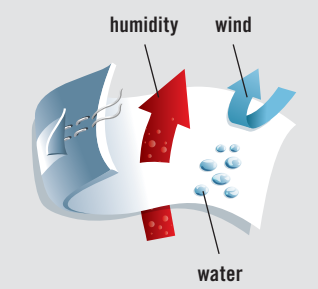

Critical seams and logos are sealed, so water can't enter through potential openings.

100% of seams and logos are sealed, so water can't enter through potential openings.

RPM & RPM MAX
Coatings keep wind and air out and still allow perspiration to escape.