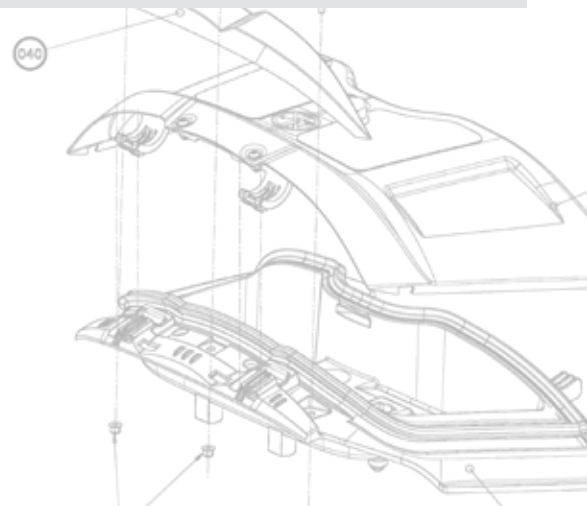

URBAN RACK

- Solid aluminum construction offering 3.37 liters (0.9 US gallon) of water-resistant storage.
- Comes with net to allow users to strap additional luggage on top.
- Pops into passenger seat space in seconds.
- Anti-theft feature.

Spyder F3, F3-S

219400493 · Carbon Black
$504.99

F3 MONO SEAT COWL

- High quality injection-molded part.
- Pops into passenger seat space in seconds.
- Transforms your vehicle into sporty solo configuration.
- Adds 4.73 liters (1.25 US gallons) of lockable water-resistant storage.

Spyder F3, F3-S

219400494 · Steel Black Metallic
$394.99

INTEGRATED HELMET BAG

- Truly integrated easy-to-use helmet storage solution.
- Sturdy water-resistant construction.
- Includes elastic straps for tying down helmet bag onto seat.
- Complete with anti-theft wire for added security.

All Spyder RT & F3 models

219400850 · Black
$74.99

REAR TAIL RACK

- Robust monobloc cast-aluminum construction.
- Ideal for stowing soft bags, tents, or sleeping bags.
- Includes convenient integrated anchor points.
- Bolts securely to the vehicle frame.

Spyder F3-T, F3 Limited 2016

219400645 · Black
$244.99

LIGHTS & ELECTRICAL ACCESSORIES

ENHANCE LOW BEAM LIGHT FOR BETTER VISIBILITY.

AUXILIARY LIGHTS

- Halogen fog lamps.
- Enhance low beam light for better visibility.
- Plug-and-play with stock harness.
- Integrated ON/OFF switch.
- Not EC compliant.

All Spyder F3 models
219400511
$624.99

HEATED DRIVER GRIPS

- Complete heating kit with one intensity setting.
- Easy installation.
- Integrated ON/OFF switch.

Spyder F3, F3-S, F3-T

219400509 · Black
$274.99