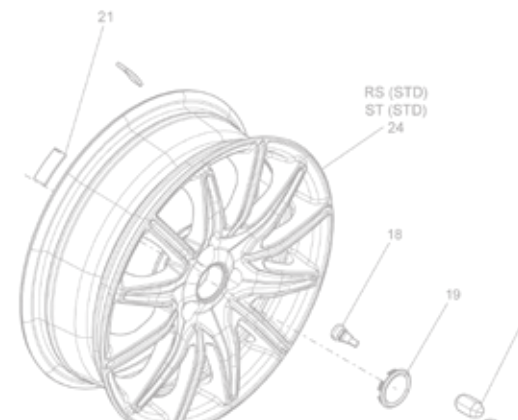

■ 219400357 · Carbon Black

\$689.99

15" BLADE MAG WHEELS SERVICE KIT

(Not illustrated)

- Replacement "blade" for wheels.

■ 219400542 Left · Brushed Aluminum

■ 219400543 Right · Brushed Aluminum

\$32.99