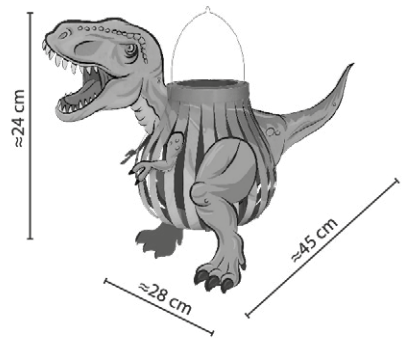

T-Rex

1872 00 13F

4 008525 240600