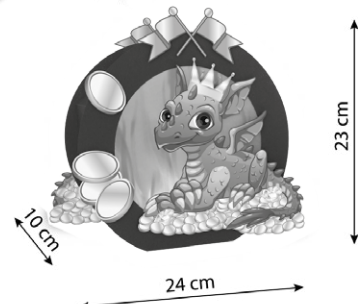

Art.Nr. Item no.	Beschreibung Description	VE/UK PU/CTN	HEK/€ DPP/€	PE Unit
1876 00 02F	Laternen-Bastelset „Drache“ Lantern handicraft set “Dragon”	1		1 PCK 1 pck.