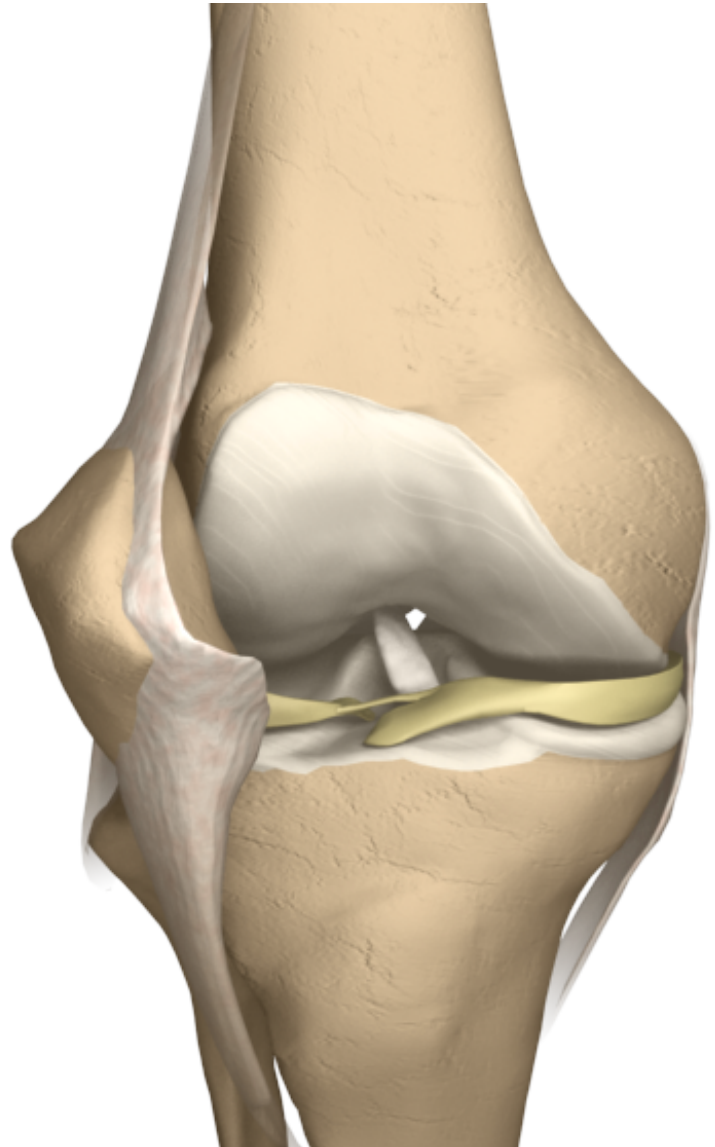

Patella (Knee Cap) Pain – Removal of Damaged Cartilage

The patella is a flat triangular shaped bone that protects the knee joint and helps muscles move your leg more efficiently. A healthy patella glides up and down a groove at the end of your femur, pain free.

Removal of Damaged Articular Cartilage Introduction

The patella is a flat triangular shaped bone that protects the knee joint and helps muscles move your leg more efficiently. A healthy patella glides up and down a groove at the end of your femur, pain free.

Treatment Area

The blue arrow is indicating the area that will be treated during this procedure.

Visualization

The scope is inserted into the knee. Saline solution flows through a tube (cannula) and into the knee to expand the joint and to improve visualization. The image is sent to a video monitor where the surgeon can see inside the joint.

Removal

The damaged cartilage is removed from the joint using a specialized surgical instrument.

Stimulating Healing

Once the damaged cartilage has been removed, your surgeon may choose to scrape the exposed bone with a surgical instrument. This scraping will help stimulate the body's healing response to the injured area.