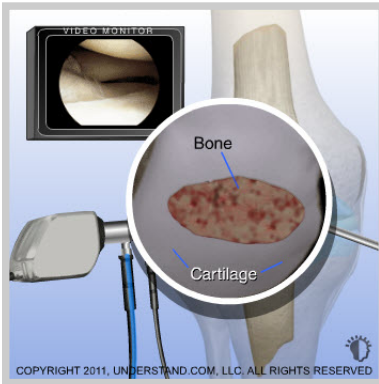

Patella (Knee Cap) Pain – Removal of Damaged Cartilage

The patella is a flat triangular shaped bone that protects the knee joint and helps muscles move your leg more efficiently. A healthy patella glides up and down a groove at the end of your femur, pain free.

Removal of Damaged Articular Cartilage Introduction

The patella is a flat triangular shaped bone that protects the knee joint and helps muscles move your leg more efficiently. A healthy patella glides up and down a groove at the end of your femur, pain free.

Treatment Area

The blue arrow is indicating the area that will be treated during this procedure.

Visualization

The scope is inserted into the knee. Saline solution flows through a tube (cannula) and into the knee to expand the joint and to improve visualization. The image is sent to a video monitor where the surgeon can see inside the joint.

Removal

The damaged cartilage is removed from the joint using a specialized surgical instrument.

Stimulating Healing

Once the damaged cartilage has been removed, your surgeon may choose to scrape the exposed bone with a surgical instrument. This scraping will help stimulate the body's healing response to the injured area.