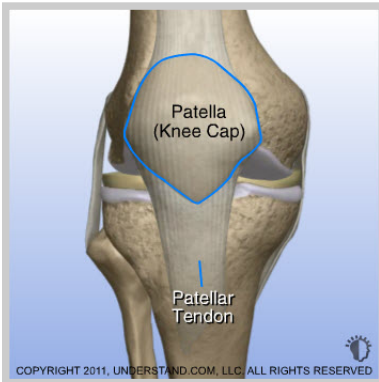

Patella (Knee Cap) Pain – Removal of Damaged Cartilage

The patella is a flat triangular shaped bone that protects the knee joint and helps muscles move your leg more efficiently. A healthy patella glides up and down a groove at the end of your femur, pain free.

Removal of Damaged Articular Cartilage Introduction

The patella is a flat triangular shaped bone that protects the knee joint and helps muscles move your leg more efficiently. A healthy patella glides up and down a groove at the end of your femur, pain free.

Treatment Area

The blue arrow is indicating the area that will be treated during this procedure.

Visualization

The scope is inserted into the knee. Saline solution flows through a tube (cannula) and into the knee to expand the joint and to improve visualization. The image is sent to a video monitor where the surgeon can see inside the joint.