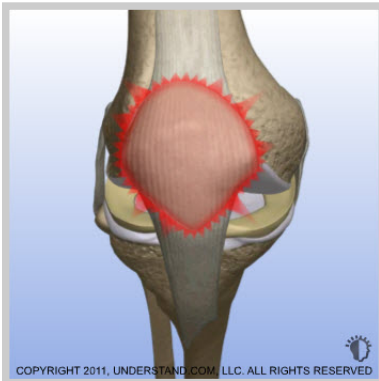

Conditions

However, there are a number of conditions that can cause pain when your patella moves. Your surgeon will determine which treatment is best for you based on your specific condition.