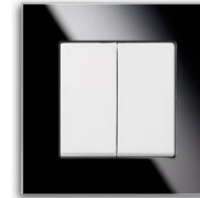

Flush-mounted switch range

carat®

Overview of colours

Ivory white/bronze
Similar to RAL 1013

Studio white/glass black
Similar to RAL 9016

Anthracite / stainless steel
Similar to RAL 7021

Ivory white/gold (24k)
Similar to RAL 1013

Studio white/chrome
Similar to RAL 9016

Studio white/white glass
Similar to RAL 9016

Product features

- RoHS compliant
- Cover: Thermoplastic (PC)
 - Shock-proof and fracture-proof
 - UV-resistant
 - Free of PVC and halogen
- Suitable for channel installation

2gang switch/double-push-button with closed rocker
Colour: Studio white/glass black

Busch-Dimmer® with rotary knob and glow lamp
Colour: Studio white/glass black

SCHUKO® socket outlet
Colour: Studio white/glass black

Antenna socket with 2 connections of Radio/TV
Colour: Studio white/glass black

Busch-AudioWorld® Busch-DigitalRadio
Colour: Studio white/glass black

Dimensional drawings of selected articles

Switch, 1 gang