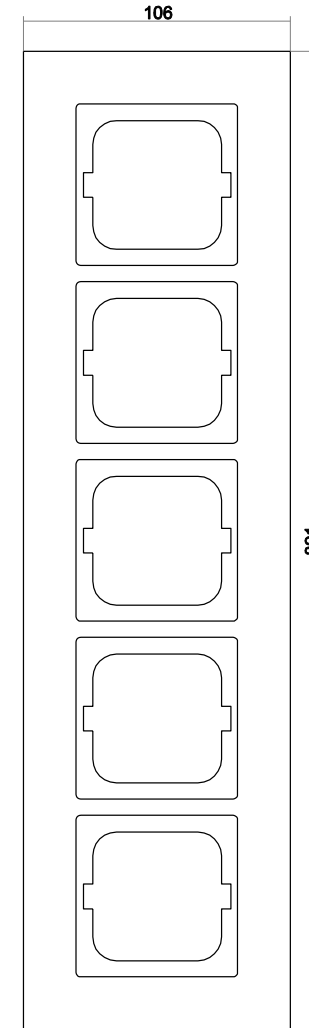

Technical data

Dimensions

Rocker cover	63 mm x 63 mm
Cover frame, 1gang	107 mm x 107 mm
Installation depth for flush-mounted inserts	For flush-mounted boxes according to DIN 49073-1 (unless specified otherwise)
Mounting height for switches	17 mm
Mounting height for socket outlet	14 mm

Protection

IP 20

Operating temperature

-25°C - 40°C

Storage temperature

-25°C - 40°C

Design

Switch/push-button with closed rocker
Colour: Studio white/glass black

Antenna socket with 2 connections of Radio/TV
Colour: Studio white/glass black

Busch-AudioWorld® Busch-DigitalRadio
Colour: Studio white/glass black

Dimensional drawings of selected articles

Switch, 1 gang

Socket outlet, 1 gang

Cover frame, 1gang

Cover frame, 2gang

Cover frame, 3gang

Cover frame, 4gang

Cover frame, 5gang

Experiencing the design of the Busch-Jaeger switch ranges with the light switch app. Free download for iOS and Android