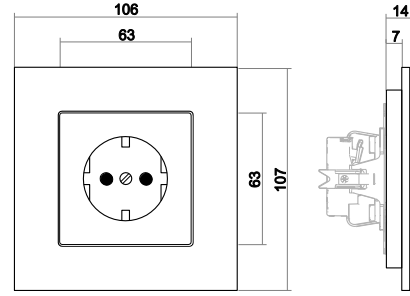

Technical data

Dimensions

Rocker cover	63 mm x 63 mm
Cover frame, 1gang	107 mm x 107 mm
Installation depth for flush-mounted inserts	For flush-mounted boxes according to DIN 49073-1 (unless specified otherwise)
Mounting height for switches	17 mm
Mounting height for socket outlet	14 mm

Antenna socket with 2 connections of Radio/TV
Colour: Studio white/glass black

Busch-AudioWorld® Busch-DigitalRadio
Colour: Studio white/glass black

Dimensional drawings of selected articles

Switch, 1 gang

Socket outlet, 1 gang

Cover frame, 1gang

Cover frame, 2gang

Cover frame, 3gang

Cover frame, 4gang

Cover frame, 5gang

Experiencing the design of the Busch-Jaeger switch ranges with the light switch app. Free download for iOS and Android