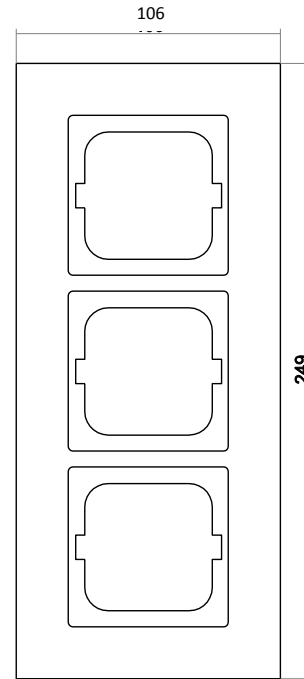

Technical data

Dimensions

Rocker cover	63 mm x 63 mm
Cover frame, 1gang	107 mm x 107 mm
Installation depth for flush-mounted inserts	For flush-mounted boxes according to DIN 49073-1 (unless specified otherwise)
Mounting height for switches	17 mm
Mounting height for socket outlet	14 mm

Antenna socket with 2 connections of Radio/TV
Colour: Studio white/glass black

Busch-AudioWorld® Busch-DigitalRadio
Colour: Studio white/glass black

Dimensional drawings of selected articles

Switch, 1 gang

Socket outlet, 1 gang

Cover frame, 1gang

Cover frame, 2gang

Cover frame, 3gang

Cover frame, 4gang

Cover frame, 5gang

Experiencing the design of the Busch-Jaeger switch ranges with the light switch app. Free download for iOS and Android