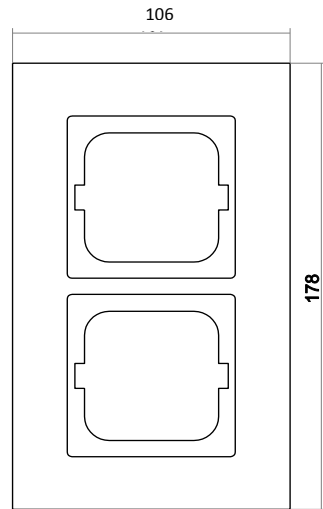

Technical data

Dimensions

Rocker cover	63 mm x 63 mm
Cover frame, 1gang	107 mm x 107 mm
Installation depth for flush-mounted inserts	For flush-mounted boxes according to DIN 49073-1 (unless specified otherwise)
Mounting height for switches	17 mm
Mounting height for socket outlet	14 mm

Antenna socket with 2 connections of Radio/TV
Colour: Studio white/glass black

Busch-AudioWorld® Busch-DigitalRadio
Colour: Studio white/glass black

Dimensional drawings of selected articles

Switch, 1 gang

Socket outlet, 1 gang

Cover frame, 1gang

Cover frame, 2gang

Cover frame, 3gang

Cover frame, 4gang

Cover frame, 5gang

Experiencing the design of the Busch-Jaeger switch ranges with the light switch app. Free download for iOS and Android