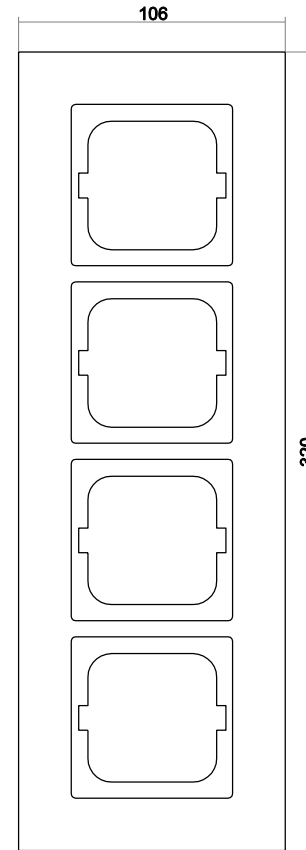

Technical data

Dimensions

Rocker cover	63 mm x 63 mm
Cover frame, 1gang	107 mm x 107 mm
Installation depth for flush-mounted inserts	For flush-mounted boxes according to DIN 49073-1 (unless specified otherwise)
Mounting height for switches	17 mm
Mounting height for socket outlet	14 mm

Socket outlet, 1 gang

Cover frame, 1gang

Cover frame, 2gang

Cover frame, 3gang

Cover frame, 4gang

Cover frame, 5gang

Experiencing the design of the Busch-Jaeger switch ranges with the light switch app. Free download for iOS and Android