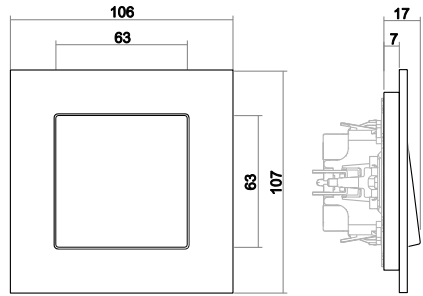

Dimensional drawings of selected articles

Switch, 1 gang