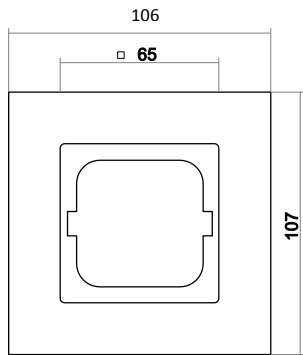

Technical data

Dimensions

Rocker cover	63 mm x 63 mm
Cover frame, 1gang	107 mm x 107 mm
Installation depth for flush-mounted inserts	For flush-mounted boxes according to DIN 49073-1 (unless specified otherwise)
Mounting height for switches	17 mm
Mounting height for socket outlet	14 mm

Socket outlet, 1 gang

Cover frame, 1gang

Cover frame, 2gang

Cover frame, 3gang

Cover frame, 4gang

Cover frame, 5gang

Experiencing the design of the Busch-Jaeger switch ranges with the light switch app. Free download for iOS and Android