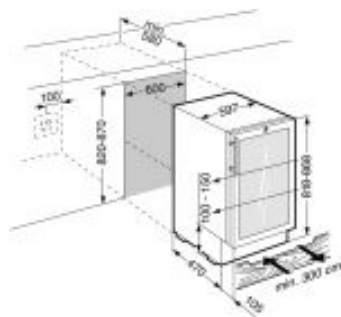

CATALOG

- → One-door fridges
- → Table-height refrigerators
- → Two-compartment

refrigerators

- → Side by Side refrigerators
- → Freezers
- → Chest freezers
- → Chillers
- → Built-in refrigerators
- → Built-in two-compartment

refrigerators

- → Side-by-Side built-in

appliances

- → 75 cm Built-in
- → 90 cm Built-in
- → DISPLAY UNITS. 40% OFF!
- → Built-in freezers
- → Built-in chiller racks
- → Cigar storage cabinets
- → Liebherr (UAE) -

Accessories

- → Liebherr (UAE) - Innovation

/ Technology

Energy consumption in 365 days [kWh/a]	251
Regulable cooling circuits	2
Temperature zones	2
Climate class	SN-ST
Door/lid material	Glazed door with stainless steel frame
door assembly	flush

Capacity

Number of 0.75-l-DIN Bordeaux-bottles, max.	38

Functions

Control panel	
Type of control	Digital temperature display in the MagicEye
Temperature display wine storage compartment	internal digital
Temperature range wine storage compartment	+5°C to +20°C
Functions	
Child proofing	✓
Door open: Warning signal, wine storage compartment	audible
Malfunction: Warning signal	optical and acoustical