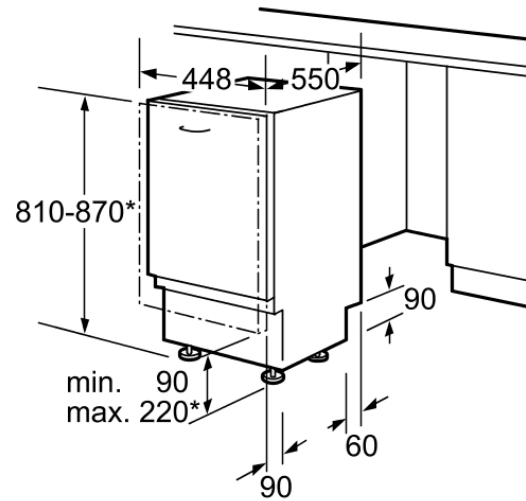

#### Characteristics

Built-in / Free-standing : Built-in  
Number of place settings : 9  
Removable top : Without top  
Door panel options : Not possible  
Color / Material panel : Black  
Frequency (Hz) : 50  
Length electrical supply cord (m) : 170.0  
Plug type : GB plug  
Length inlet hose (cm) : 155  
Length outlet hose (cm) : 165  
Adjustable plinth : both horizontal and vertical  
Height with worktop (mm) : 810  
Height of the product (mm) : 810  
Adjustable feet : Yes  
Maximum adjustability feet (mm) : 60  
Adjustable feet : Yes  
Dimensions of the product (width x depth) : 810 x 448 x 550  
Dimensions of the packed product (HxWxD) (mm) : 875 x 510 x 660  
Net weight (kg) : 37.00  
Gross weight (kg) : 38.00

# SIEMENS

SF64M330GB  
Dishwasher fully integrated 45 cm,  
45 cm dishwasher

\* Because of height-adjustable screw feet  
Base height when appliance height is 810:  
90-160mm  
Base height when appliance height is 870:  
150-220mm  
Measurements in mm