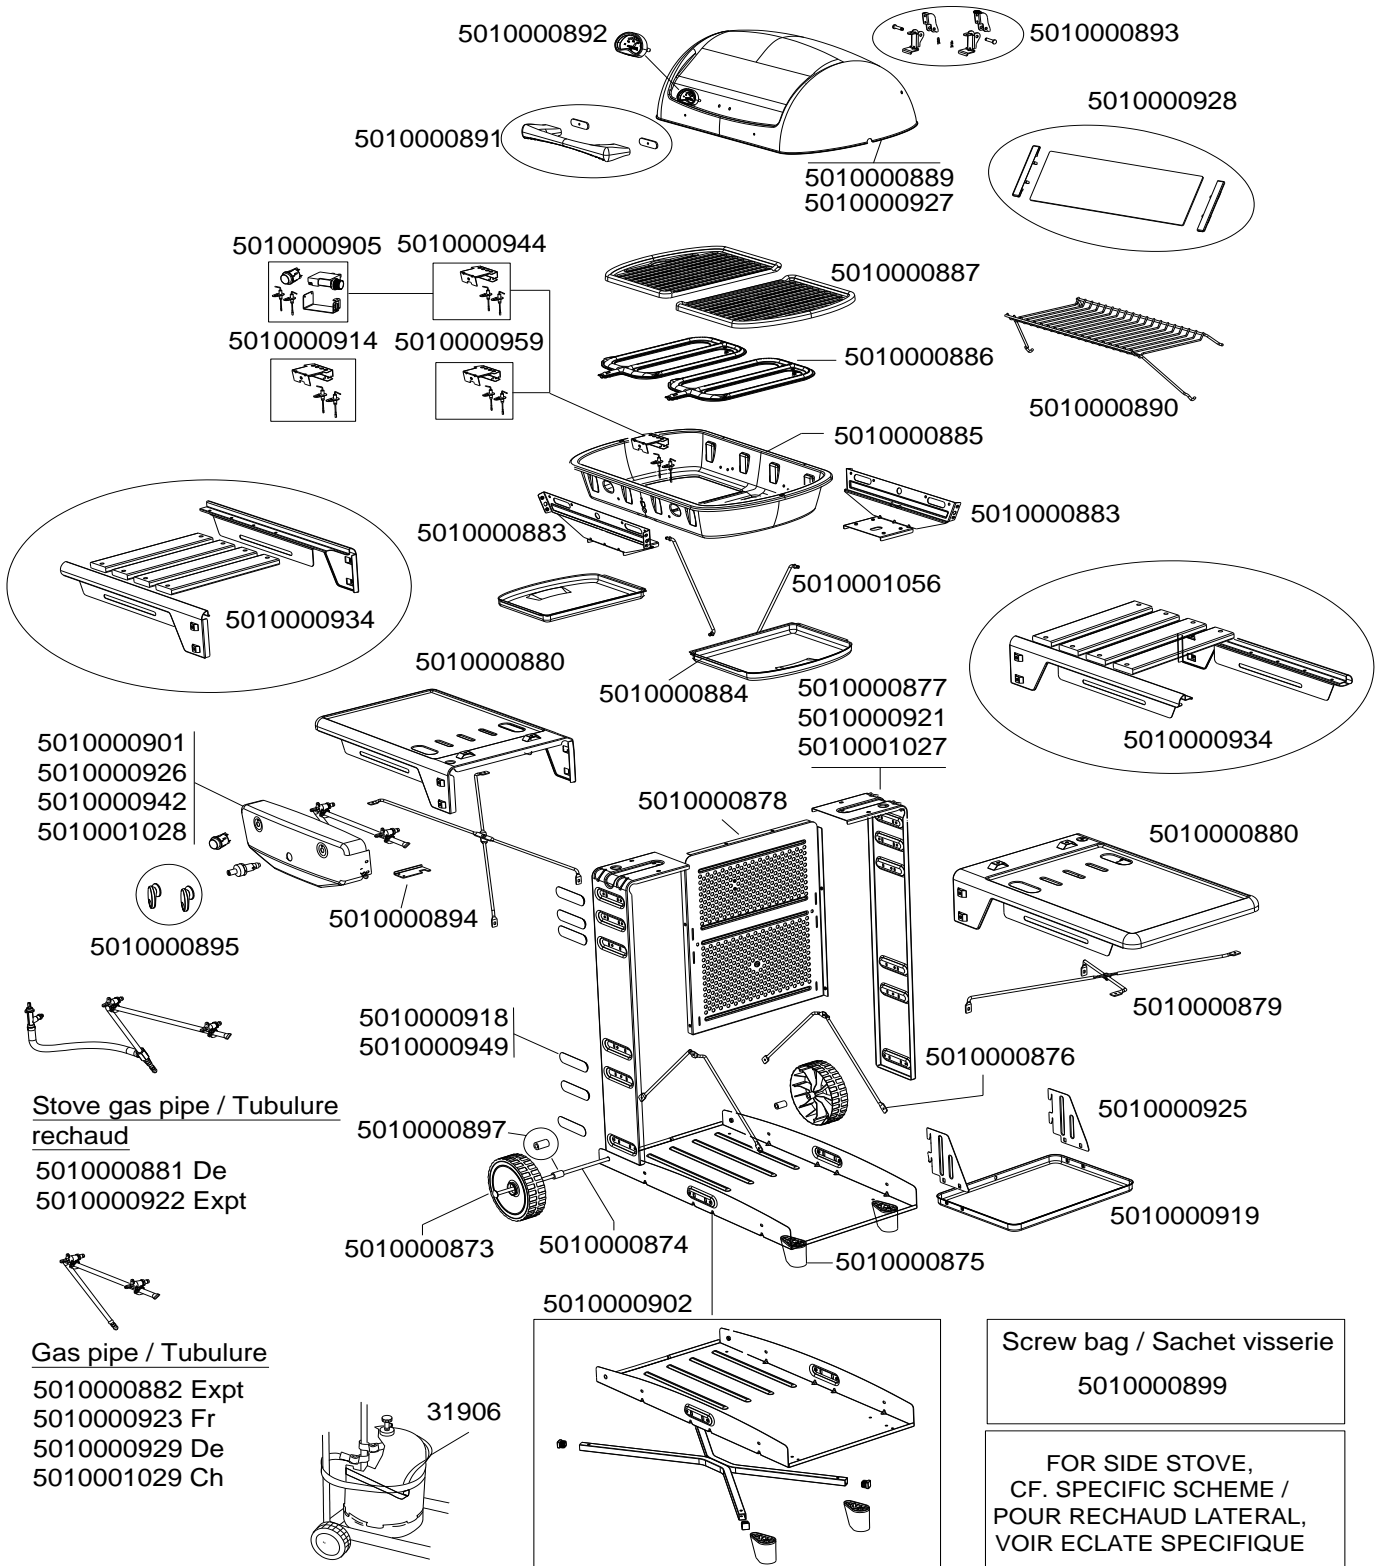

BARBECUES : EL PRADO 1800 - S - W - D - PLUS & FIGARI

REF.	POINTS	GB DESIGNATIONS	DESIGNATIONS F					
				1800 & FIGARI	1800 W	1800 S & FIGARI S	1800 PLUS	1800 D
31906	30	CYLINDER STRAP	SANGLE BOUTEILLE	X	X	X	X	X
5010000873	50	WHEEL	ROUE	X	X	X	X	X
5010000874	40	WHEEL AXLE	AXE DE ROUE	X	X	X	X	X
5010000875	40	PLASTIC FOOT (X2)	PIED PLASTIQUE (X2)	X	X	X	X	X
5010000876	50	LOWER REINFORCEMENT SUPPORT	FIL SUPPORT RENFORCEMENT INFERIEUR	X	X	X	X	X
5010000877	90	CENTRAL BEAM - RED	SUPPORT CENTRAL - ROUGE	X	X	X		X
5010000878	120	PERFORATED SHEET	PLAQUE PERFOREE	X	X	X	X	X
5010000879	60	STRENGTHENING BAR	FIL RENFORT ETAGERE	X	X	X	X	X
5010000880	170	SIDE SHELF	ETAGERE LATERALE	X		X	X	X
5010000881	260	STOVE PIPE 50MB1/4(D)+RED CONTROL	TUBULURE RECH 50MB 1/4 (D)+CONSOLE					X
5010000882	210	GAS PIPE 28 MB EXPORT	TUBULURE 28 MB EXPORT	X	X	X		
5010000883	70	BASE BRACKET (X2)	SUPPORT CUVE (X2)	X	X	X	X	X
5010000884	90	GREASE DRAWER	TIROIR GRAISSE	X	X	X	X	X
5010000885	180	BASE	CUVE	X	X	X	X	X
5010000886	90	BURNER	BRULEUR	X	X	X	X	X
5010000887	110	1/2 ENAMELLED GRID	1/2 GRILLE EMAILLEE	X	X	X	X	X
5010000889	250	LID WITHOUT GLASS	COUVERCLE SANS VITRE	X				
5010000890	90	WARMING RACK	GRILLE DE MIJOTAGE	X	X	X	X	X
5010000891	90	HANDLE + INSULATED WASHER	ENSEMBLE POIGNEE + ISOLANT	X	X	X	X	X
5010000892	70	THERMOMETER	THERMOMETRE	X	X	X	X	X
5010000893	60	HINGES	CHARNIERES	X	X	X	X	X
5010000894	30	GAS PIPE HOLDER	SUPPORT TUBULURE	X	X	X	X	X
5010000895	30	KNOB (X2)	VOLANT (X2)	X	X	X	X	X
5010000897	30	WHEEL PLASTIC SPACER (X2)	ENTRETOISE ROUE (X2)	X	X	X	X	X
5010000899	80	SREW BAG	SACHET VISSERIE	X	X	X	X	X
5010000901	90	CONTROL PANEL	CONSOLE	X	X	X		
5010000902	290	ASSEMBLED CYLINDER SUPPORT	SUPPORT RESERVOIR ASSEMBLE	X	X	X	X	X
5010000905	190	ELECTRONIC IGNITION SET	KIT ALLUMAGE ELECTRONIQUE				X	X
5010000914	80	ELECTRODES + SUPPORT FOR PIEZO	ELECTRODES + SUPPORT POUR PIEZO	X	X	X		
5010000918	30	PLASTIC CAP (X6) - BLACK	ENJOLIVEUR (X6) - NOIR				X	
5010000919	90	MID SHELF	ETAGERE CENTRALE		X	X	X	X
5010000921	90	CENTRAL BEAM - GREEN	SUPPORT CENTRAL - VERT	X				
5010000922	260	STOVE PIPE 28MB 1/2 (FR) + GREEN PANEL	TUBULURE RECH 28MB1/2 (FR)+CONSOLE					X
5010000923	210	GAS PIPE 28 MB 1/2 (FR)	TUBULURE 28 MB 1/2 (FR)	X	X	X		
5010000925	50	MID SHELF BRACKET (X2)	SUPPORT (X2) ETAGERE CENTRALE		X	X	X	X
5010000926	90	CONTROL PANEL	CONSOLE					X
5010000927	250	LID	COUVERCLE		X	X	X	X
5010000928	60	GLASS + SUPPORT (X2)	VITRE + SUPPORT (X2)		X	X	X	X
5010000929	210	GAS PIPE 50 MB - 1/4 (D)	TUBULURE 50 MB - 1/4 (D)	X	X			
5010000934	220	SIDE TABLE	ETAGERE LATERALE		X			
5010000942	90	CONTROL PANEL	CONSOLE	X				
5010000944	50	ELECTRODES+SUPPORT ELECTRONIC	ELECTRODES + SUPPORT POUR ALLUM.					X
5010000949	30	PLASTIC CAP (X6) - GREEN	ENJOLIVEUR (X6) - VERT	X				
5010000959	50	ELECTRODES + PIEZO + SUPPORT	ELECTRODES + PIEZO + SUPPORT					X
5010001027	70	CENTRAL BEAM - BLACK	SUPPORT CENTRAL - NOIR				X	
5010001028	70	CONTROL PANEL	CONSOLE				X	