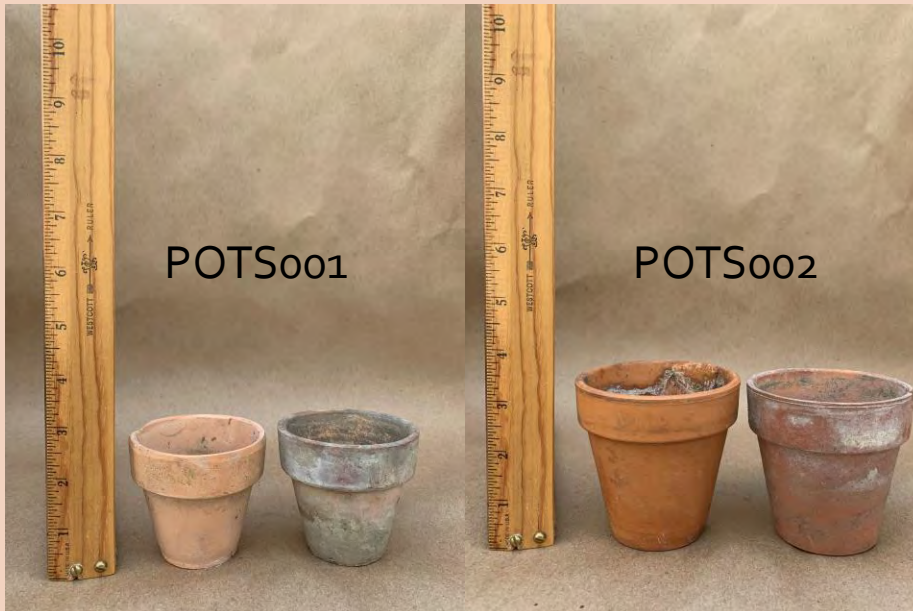

Clay Pots

	Outer diameter of rim (in)	Height (in)	Price per pot
POTS001	3	2.75	$0.50
POTS002	3.5	3.25	$0.50
POTS003	4.5	4.25	$0.75
POTS004	4.75	4	$1.00
POTS005	5.5	5	$1.50
POTS006	6	5.25	$1.50
POTS007	6.5	5.75	$1.50
POTS008	8.5	7.5	$2.50