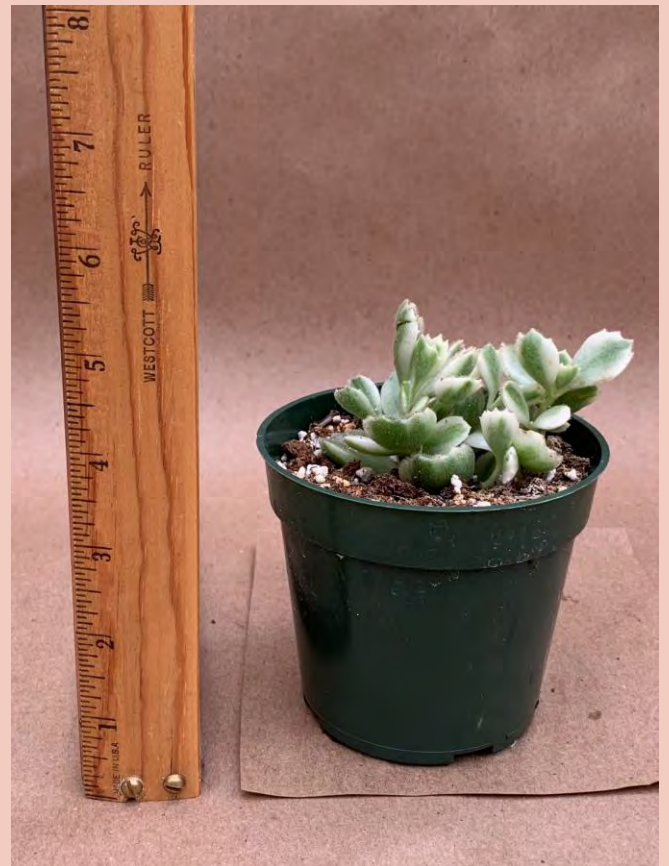

Light: High

Water: Low

Pot Size: 4"

Item Code: COTY001

Price: \$5

Succulents

Cotyledon ladismithiensis variegata

Common Name: Variegated Bear's Paw