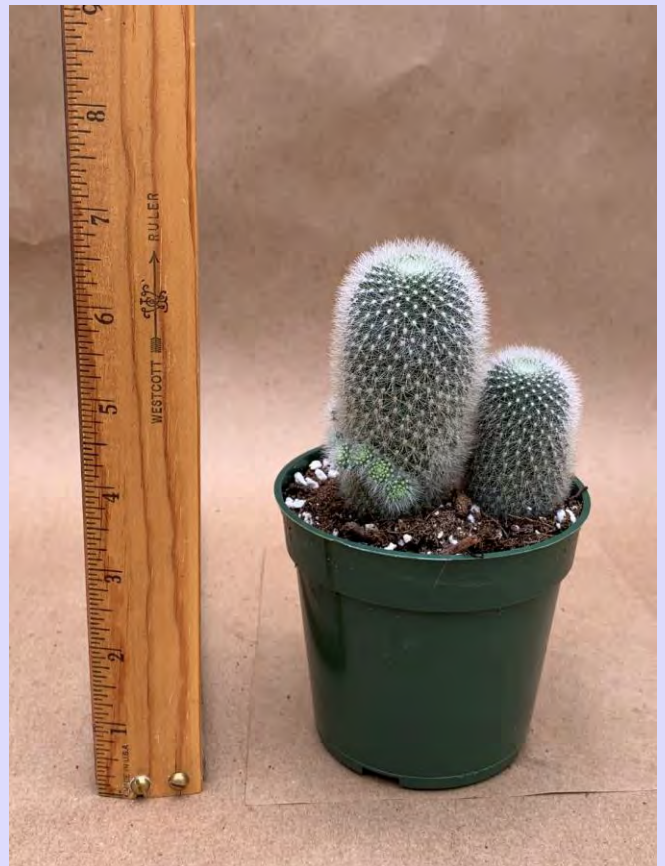

Rebutia muscula

Common Name: Orange Snowball

Plant Family: Cactaceae

Light: High

Water: Low

Pot Size: 4"

Item Code: REBU002

Price: $6

Cacti