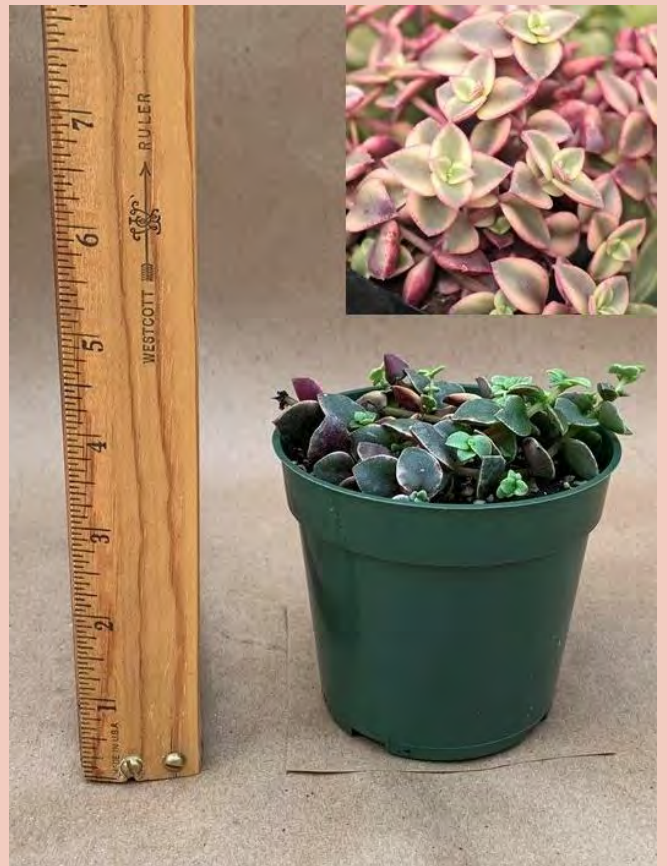

Succulents

Crassula pellucida ssp. marginalis 'Variegata'

Common Name: Calico Kitten

Plant Family: Crassulaceae

Light: High

Water: Low

Pot Size: 4"

Item Code: CRASo21

Price: $5

[Take Me Back
To Page 1](#)