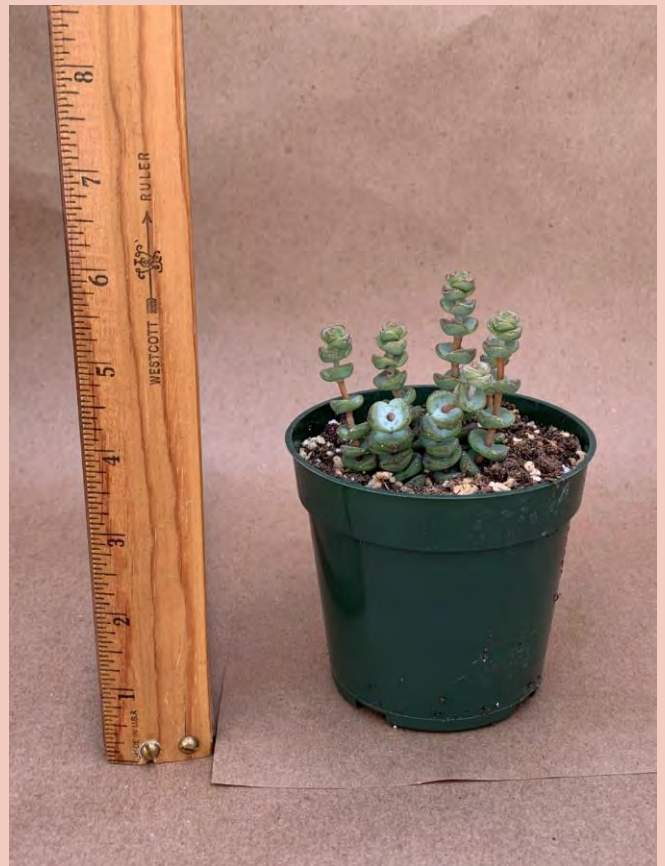

Plant Family: Crassulaceae

Light: High

Water: Low

Pot Size: 4"

Item Code: CRASo26

Price: \$4

Succulents

Crassula rupestris* ssp. *marnieriana