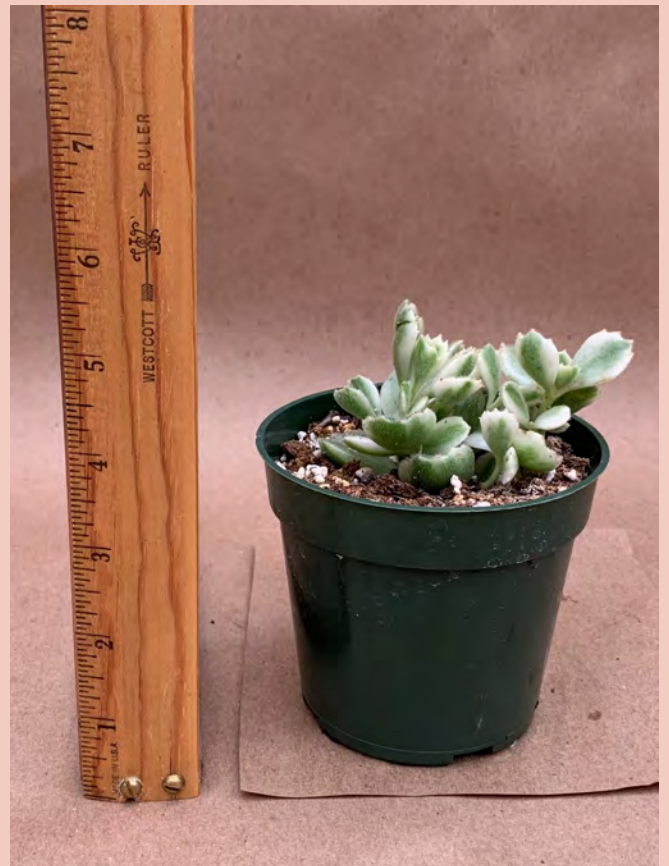

Succulents

Cotyledon ladismithiensis variegata

Common Name: Variegated Bear's Paw

Plant Family: Crassulaceae

Light: High

Water: Low

Pot Size: 4"

Item Code: COTY002

Price: $5

[Take Me Back
To Page 1](#)