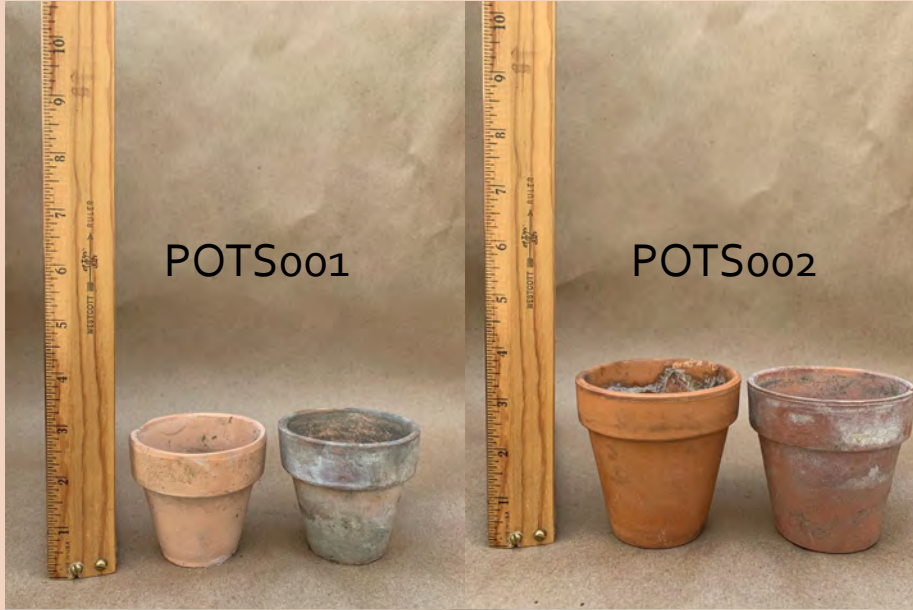

Clay Pots

POTS001

POTS002

	Outer diameter of rim (in)	Height (in)	Price per pot
POTS001	3	2.75	$0.50
POTS002	3.5	3.25	$0.50
POTS003	4.5	4.25	$0.75
POTS004	4.75	4	$1.00
POTS005	5.5	5	$1.50
POTS006	6	5.25	$1.50
POTS007	6.5	5.75	$1.50
POTS008	8.5	7.5	$2.50