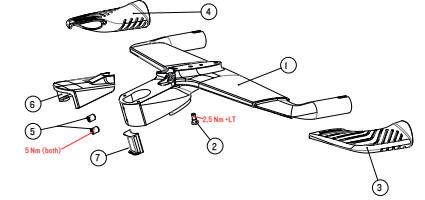

**CPO019-01
Basebar long / flat**

After market and service products				
EP/SP#	POL.NL.	QTY.	DESCRIPTION	CANYON#
EP0672-01	7	1x	Cockpit Clamping AM	10000386
EP0678-01	6	1x	Shim cover L	10000383

**GP0275-01
Mono Grips lh./rh. short**

**GP0276-01
Mono Grips lh./rh. long**

After market and service products				
EP/SP#	POL.NL.	QTY.	DESCRIPTION	CANYON#
GP0276-01	1 (EP0276-01) 2 (EP0276-01) 3 (EP0276-01)	2x 1x 2x	Extension Grips AM Mono L + AM	10000367