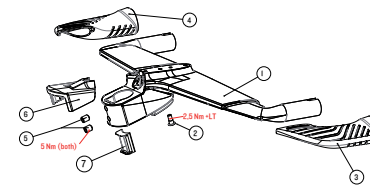

**CPO019-01
Basebar short / flat**

After market and service products				
EP/SP#	POL.NL.	QTY.	DESCRIPTION	CANYON#
EP0672-01	7	1x	Cockpit Clamping AM	10000386
EP0678-01	6	1x	Shim cover S	10000384