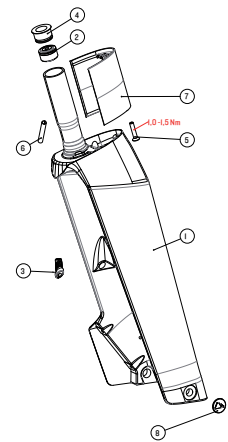

**FK0080-01
Fork 700c**   **FK0081-01
Fork 650b**