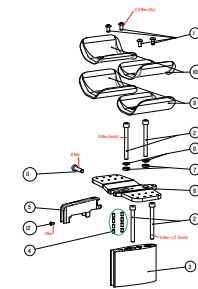

**R085-01
Frame**

**CPO019-01
Basebar short / flat**

After market and service products				
EP/SP#	POL.NL.	QTY.	DESCRIPTION	CANYON#
EP0672-01	7	1x	Cockpit Clamping AM	10000386
EP0678-01	6	1x	Shim cover S	10000384

**CPO019-01
Basebar long / flat**

After market and service products				
EP/SP#	POL.NL.	QTY.	DESCRIPTION	CANYON#
EP0672-01	7	1x	Cockpit Clamping AM	10000386
EP0678-01	6	1x	Shim cover L	10000383

**GP0275-01
Mono Grips lh./rh. short**

**GP0276-01
Mono Grips lh./rh. long**

After market and service products				
EP/SP#	POL.NL.	QTY.	DESCRIPTION	CANYON#
GP0276-01	1 (EP0276-01) 2 (EP0276-01) 3 (EP0276-01)	2x 1x 2x	Extension Grips AM Mono L + AM	10000367

**FK0080-01
Fork 700c**   **FK0081-01
Fork 650b**

**Cockpit Parts
in SAP Part List**

**GP0244-01
Garmin Mount R085-01**

SPEEDMAX CF SLX | R091-01