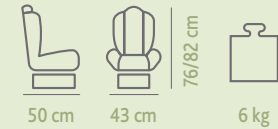

12m+

NEPTUNE CAR SEAT

For a truly galactic adventure