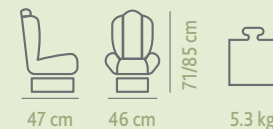

2+

KEY 2-3 ULTRAFIX CAR SEAT

Maximum safety for baby, maximum convenience for you!