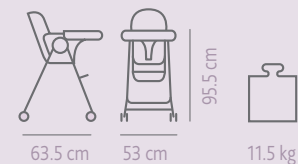

6m+

I-SIT HIGHCHAIR

It's more fun growing up together!