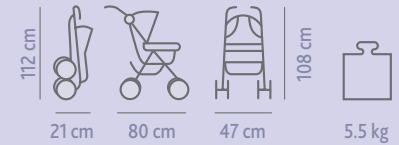

6m+

CT0.6 STROLLER

Light to carry, ideal for travelling