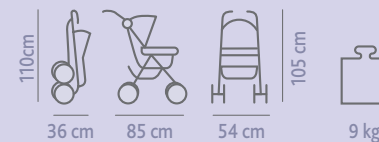

0m+

MULTIWAY STROLLER

Comfortable and safe anywhere!