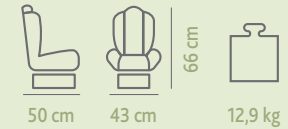

12m+

KEY1 ISOFIX CAR SEAT

Union is safety.