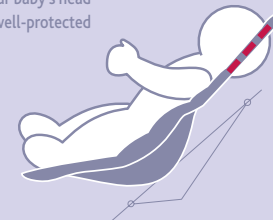

Klik Clak system allows safe and easy fitting of the child car seat