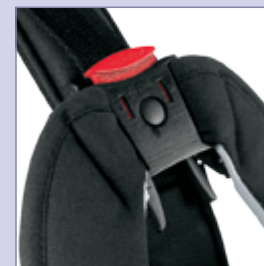

Code. 06 064698 950 000 BLACK

Opens out for ease of use

Ergonomic harness

Ergonomic armholes for baby: correct posture and safe transport ensured

Facing inwards from birth

Facing out after 4 months

Practical and safe lock buckle attaching the baby carrier to the parent harness