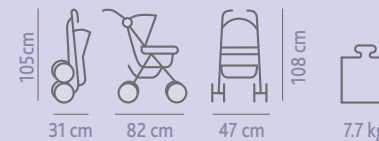

0m+

ECHO STROLLER

Modern, stylish and practical!