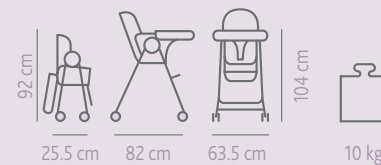

6m+

POLLY 2 IN 1 HIGHCHAIR

Growing up is what baby likes most!