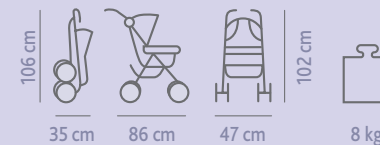

0m+

WINTER LONDON STROLLER

Simple, Classic comfort