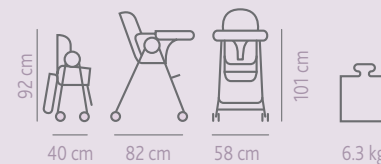

6m+

HAPPY SNACK HIGHCHAIR

Practical simplicity!