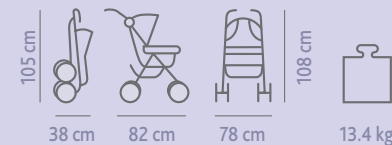

## CT0.5 TWIN STROLLER

*Strolling with twins*

The twin stroller has a practical width for everyday use and is easy to manoeuvre like a traditional stroller. Suitable from birth to 15kg, approximately 3 years of age, it combines comfort and style.