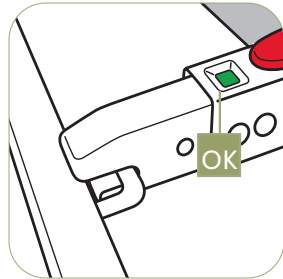

# Ergòs System

Anatomical padding for key points on seat

Backrest adjusts to 5 positions

Headrest adjusts to 6 positions to follow child's growth

Adjustable Safety System

Indicator becomes green when device is locked correctly