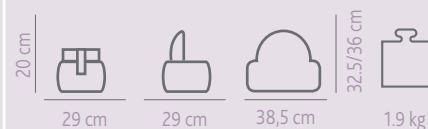

12m+

MR. PARTY BOOSTER SEAT

Every meal is a party!