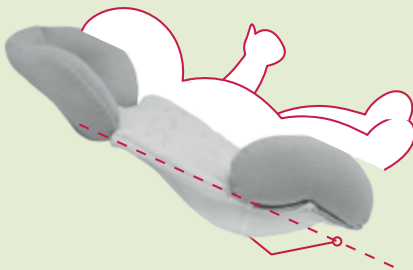

0m+

ELETTA CAR SEAT

What will your next trip be like?

The new Eletta car seat for Group 0+/1, is approved to EC R44/04 to carry children until they weigh 18 kgs, adapting to suit your child's needs, from birth to over 3 years old.

Comfort and safety are guaranteed, the reducer cushion for small babies, the spacious comfy seat once the reducer has been removed, and the reclining backrest to 4 positions. The soft side padding on the reducer snugly hold the baby's head, sides and legs. The special wedge guarantees that the baby's spine "lies flat" in the seat.

The deep seat gives high levels of side impact protection and head containment.

The car seat is so easy to install, fitting with the cars 3-point belts, the routing guides are colour coded to make them immediately identifiable (blue for Gr. 0+ rear facing and red for Gr. 1 forward facing).

The 5-point harness has fixed shoulder pads to prevent twisting and an easy to use one-pull harness adjustment.

CHILD WEIGHT	GROUP	AUTHORISED POSITION
0-13 kg 	0+ (no air-bag)	
9-18 kg 	1	

● POSITION SUITABLE ONLY WITH 3 POINT SEAT BELT

Ergos Reducer Cushion. The special wedge guarantees that the baby's spine 'lies flat' in the seat (until baby weighs 6kgs)