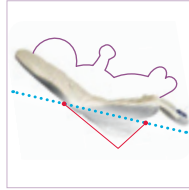

Reducer cushion holds the child as if it were a comfy nest