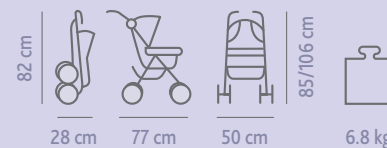

0m+

SIMPLICITY STROLLER

Practical for life in the city.