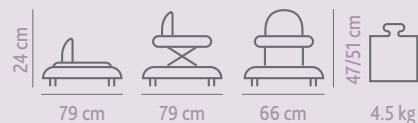

6m+

D@NCE BABYWALKER

Young musicians soon grow up!