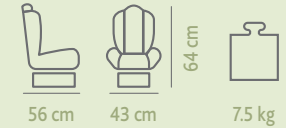

0m+

ELETTA CAR SEAT

What will your next trip be like?

The new Eletta car seat for Group 0+/1, is approved to EC R44/04 to carry children until they weigh 18 kgs, adapting to suit your child's needs, from birth to over 3 years old.

Comfort and safety are guaranteed, the reducer cushion for small babies, the spacious comfy seat once the reducer has been removed, and the reclining backrest to 4 positions. The soft side padding on the reducer snugly hold the baby's head, sides and legs. The special wedge guarantees that the baby's spine "lies flat" in the seat.

The deep seat gives high levels of side impact protection and head containment.

The car seat is so easy to install, fitting with the cars 3-point belts, the routing guides are colour coded to make them immediately identifiable (blue for Gr. 0+ rear facing and red for Gr. 1 forward facing).

The 5-point harness has fixed shoulder pads to prevent twisting and an easy to use one-pull harness adjustment.

CHILD WEIGHT	GROUP	AUTHORISED POSITION
0-13 kg 	0+ (no air-bag)	
9-18 kg 	1	

● POSITION SUITABLE ONLY WITH 3 POINT SEAT BELT