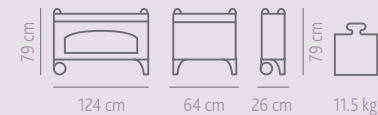

0m+

SPRING TRAVEL BED

Sleep well little flower!