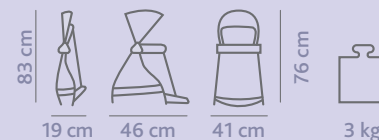

6m+

CADDY BACKPACK

Discovering nature on Daddy's shoulders