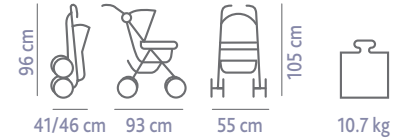

Living Stroller - "Parent-Facing"

The best configuration for the cognitive development and serenity of baby

Important research on developing infants has proved how important it is during the first months to establish a constant relationship between mother – or father – and baby. The Living stroller has a reversible seat to satisfy this psychological need and enhance the well being of baby.

The backrest has 4 positions and can be reclined flat to let baby sleep undisturbed. The spacious seat is really comfortable and the double padding gently embraces your baby. It is made from top quality breathable technical fabrics. It also comes with a full-cover hood to protect the baby whatever the weather.

Simply press the button on the back to detach the seat unit in one simple move