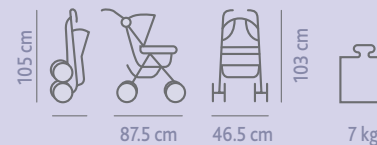

## LITE WAY STROLLER

Comfort and protection for all seasons

This contemporary and stylish stroller is suitable from birth to 15kgs max / 3 years. Light and compact when folded. The comfortable padded seat and backrest can be fully reclined with one hand and has 5 positions.