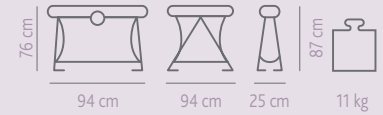

0m+

OPEN COUNTRY PLAY PEN

It's just like being in the country.