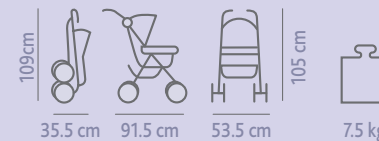

0m+

TRIO ENJOY FUN

*A practical and dynamic 3 in 1 system
with a wave of enjoyment*