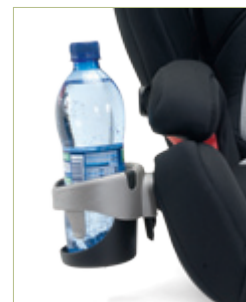

The backrest can be adjusted in width by a maximum of 8 cm

The adjustments in height and width are totally independent so it can be adapted to the individual build of every child

Practical and handy cup holder