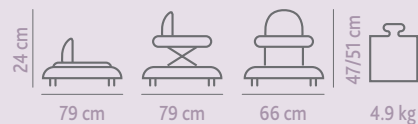

6m+

DJ BABYWALKER

Safely helps baby take its first steps