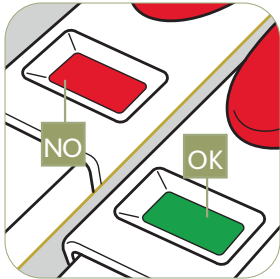

# Ergòs System

Anatomical padding for key points on seat

Backrest adjusts to 5 positions

Headrest adjusts to 6 positions to follow child's growth

Adjustable Safety System

Indicator becomes green when device is locked correctly