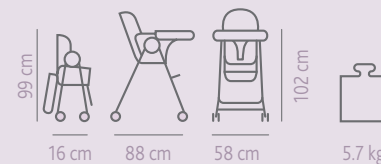

6m+

JAZZY HIGHCHAIR

Streamline design and bright colours for trendy meals!