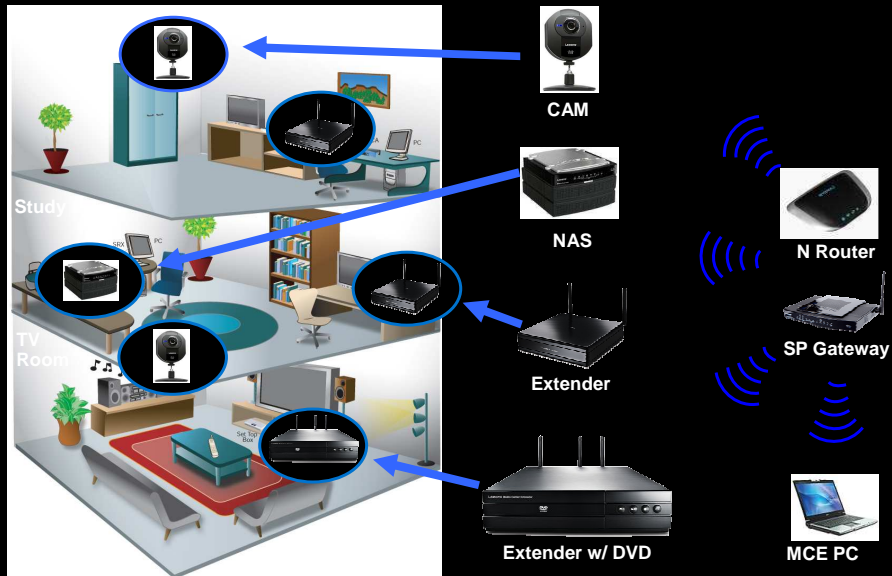

Enhancements to the best-selling IP camera in the market will accelerate the growth in the Linksys Home Monitoring business

- True VGA resolution with superior low light performance
- Multiple simultaneous, multi-resolution stream capability
 - Desktop/laptop users can view streams formatted for them at the same time that mobile phone users are
- Built in microphone
- Remote access software included
 - DDNS service built in (TZO – 1 year free)
- Built in Media server so video streams can be accessed by DLNA compliant DMA (Linksys MCE DMAs use Media Center Plug-ins)
- MAC/Linux Browser support – no Active-X plug-in required

Home Theater System
Full receiver with 5.1 amp
Surround sound speakers
Networked content

Internet Streaming
Thin client design
Content from LAN PCs
Content direct from Internet

Table Radios
AM/FM, CD player
High resolution screen
Networked content

← Entry Level Mainstream Premium / High End Systems →

Delivering Connected Home Solutions “Linksys Media Center Extender”

Linksys Media Center Extender

“Bring your digital content to your TV Experience”

- Play, Pause, Record Live TV and HDTV
 - Play DVDs with 1080i Upscale DVD Player (DMA2200 only)
- Elegant, easy-to-navigate Interface to maximize the TV experience
 - Browse your music collection by cover art or create personal playlists
 - View family slide shows with while listening to music in the background
 - Choose from a vast selection of Internet Radio stations and Online services
- Rich Content and Services Ecosystem
 - More than 125 World-Wide branded services available out of the box
 - More than a 1K additional plug-ins and services available for download on the Web.
- Rich Integration with Linksys Product Line
 - Designed to provide an integrated experience with Linksys NAS, Camera, Power Line, Router products