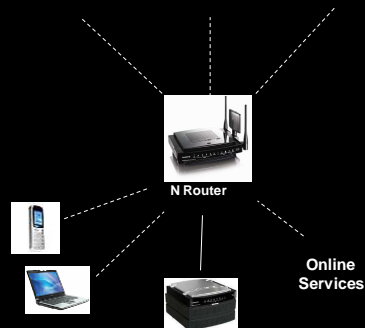

Learning Remote Control

Ability to program your TV or A/V receiver to control power, volume, and mute function

Application Remoting to MCE Extender

- Third-party applications hosted in Media Center

• Wireless Whole Home Audio Solution

- Internet Music Center (DMC350/40) plus "Zone Controller" and "Playback" Components
 - Connect to powered speakers or home audio system
- Plays synchronized music throughout the home
 - Proprietary algorithms keep audio in sync across rooms and zones
- Supports Single and Multi-Zone configurations
 - Allows you to play music throughout the home or just in specific rooms

• Based on Wireless N, UPnP, DLNA 1.5

- Standards based approach allows all of our devices
- Allows all of our devices to stream content throughout the home
 - e.g. PC, NAS, WiFi Mobile Phones

- The Connected Home organizes, simplifies, and unites a consumer's content, entertainment, and communications into an easy to use and elegant solution
- The consumer is in control of their digital content such as photos, music, movies, files, and more
- All connected electronic devices work together to enable users to access and control their content or device
 - Computers
 - DVD players
 - Radios
 - Telephones
 - Set-top boxes
 - MP3s
 - Lighting and climate control systems
 - Video cameras
- One simple, intuitive and consistent interface
- Content can be moved effortlessly from device to device both at home and on the go