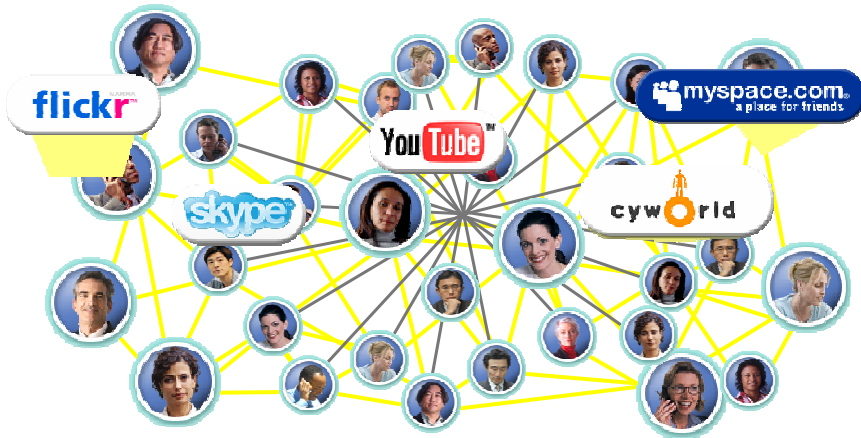

Connected Home Vision

Connected Home Objectives

Share your Human Network

Enjoy Your Human Network

Secure your Human Network

Build your Human Network

- Communicate with others, anyplace, anytime
- Share your content between people and devices
- **Sharing** builds the Human Network
- Play your videos, music and photos
- Search and Discover your Content
- Access any of your content/devices on any device anytime and anywhere
- Secure your content and your devices
- Backup and preserve your content
- Securely enable your remote access
- Connect and manage your devices
- Highest Quality of Service
- Store and organize all of your content at home and on-line