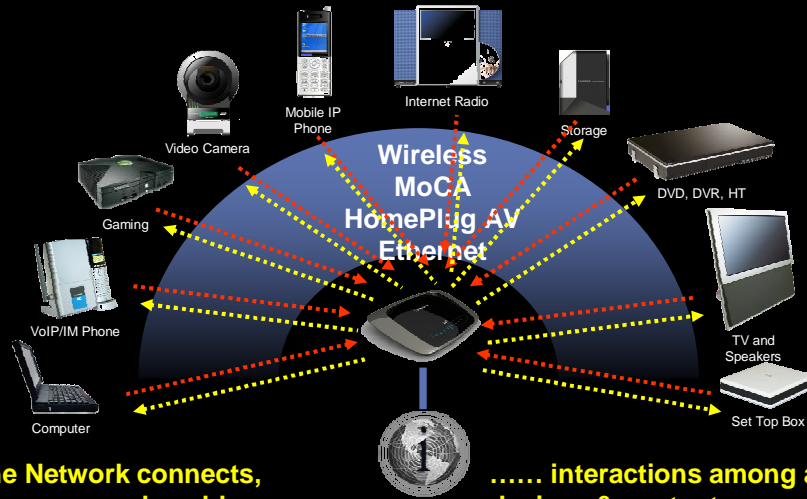

Network is the Platform.....
.....For the Digital Home