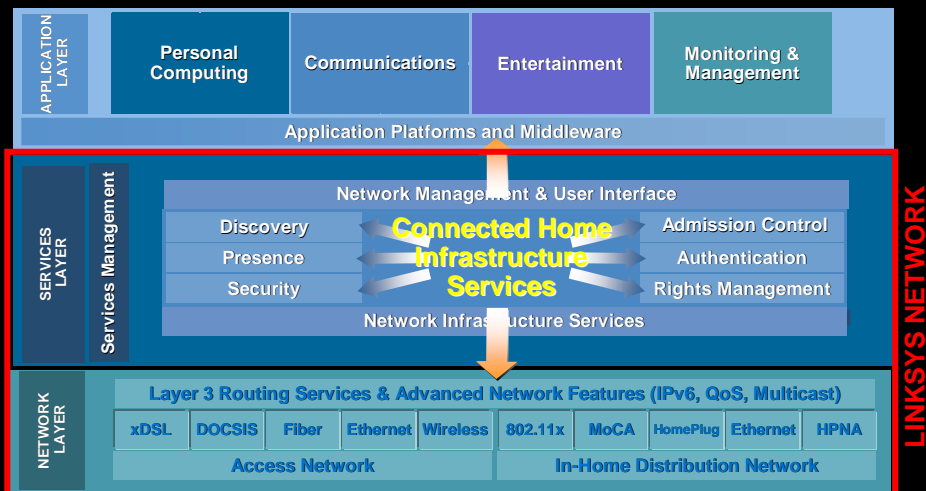

Connected Home Vision

Connected Home Objectives

Share your Human Network

Enjoy Your Human Network

Secure your Human Network

Build your Human Network

- Communicate with others, anyplace, anytime
- Share your content between people and devices
- **Sharing** builds the Human Network
- Play your videos, music and photos
- Search and Discover your Content
- Access any of your content/devices on any device anytime and anywhere
- Secure your content and your devices
- Backup and preserve your content
- Securely enable your remote access
- Connect and manage your devices
- Highest Quality of Service
- Store and organize all of your content at home and on-line

The **CONNECTED HOME** is Linksys vision for how individuals can easily use & enjoy their various **digital content, entertainment and communications** resources which are tightly integrated through an **intelligent IP-based network**, thus enabling easy, effective **interactions and collaborations** among devices and content services

Intelligence in the Network Enables Plug & Play and Easy Integration & Collaborations Among All Applications

Network is the Platform.....
.....For the Digital Home

- Internet-sharing Router and 4-port Switch, with a built in speed and range enhanced Wireless Access Point
- MIMO technology uses multiple radios to create a robust signal that travels farther and reduces dead spots
- Much faster than Wireless-G, but also works great with Wireless-G and -B devices
- Wireless signals protected by wireless encryption, and your network protected from Internet attacks by a powerful SPI firewall