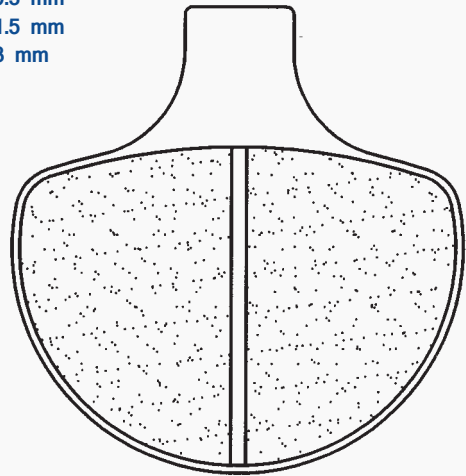

YAMAHA

TZR	80		92 -	1	●
-----	----	--	------	---	---

2696

Street Sport Racing Enduro MX Off-road Racing ATV

A3+

2699

Dim. / Size
 → 59.3 mm
 I 61.5 mm
 H 13 mm

HARLEY DAVIDSON					
XLH	883 Sportster		84 - 87	1	●
XLH	883 Sportster		87 - 99	1	●
XLH	1100 Sportster		85 - 86	1	●
XLH	1100		87 - 88	1	●
XLX	1100		86	1	●
XLH	1200 Series		88	2	●
XLH	1200 Sportster		90 - 99	1	●
FLHS	1340 Electra Glide Sport		90	2	●
FLHT	1340 Electra Glide		85 - 86	2	●
FLHT	1340 Electra Glide Classic		87 - 99	2	●
FLHTC	1340 Electra Glide Classic		85 - 86	2	●
FLHTC	1340 Electra Glide Classic		93	2	●
FLHTC	1340 Electra Glide Classic		90 - 99	2	●
FLHTC	1340 Ultra Classic		90 - 99	2	●