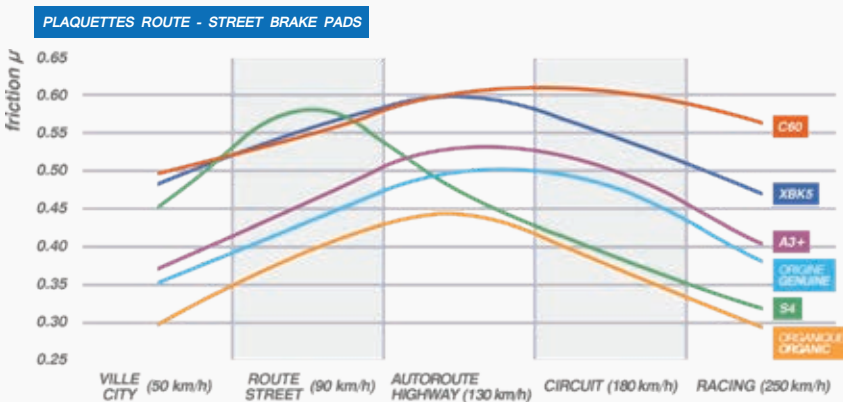

Gamme de plaquettes de frein / Brake pads range / Bremsbelagpalette / Gamma pastiglie freno / Gama de pastillas de freno

SCOOTER		STREET / CITY		SPORT	RACING	OFF-ROAD		ATV
Scooter <125	Scooter >125	Light bike	Medium & powerful bike	Super-sport	Racing use only	Enduro	Cross	ATV
SC	MAXI_{SC}	S4	A3+	XBK5	C60	EN10	MIX10	ATV1
SC	MAXI_{SC}	S4 RX3	RX3	RX3	RX3	X59	X59	ATV1

Coefficients de friction - Friction coefficients