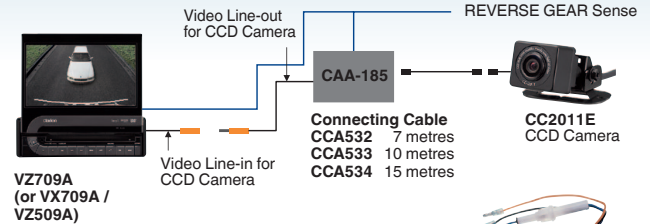

VZ709A
(or VX709A /
VZ509A)

Connecting Cable
CCA532 7 metres
CCA533 10 metres
CCA534 15 metres

CAA 185
POWER BOX FOR
CCD CAMERA