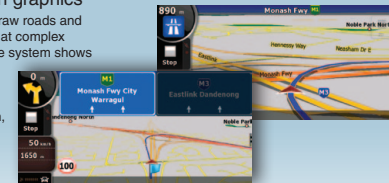

Text-to-speech function

Rich POI database