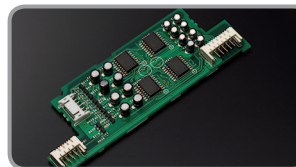

World's first 0.5dB step electronic volume circuit