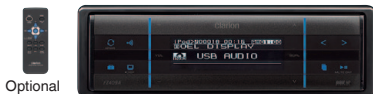

FZ709A

Bluetooth USB/MP3/WMA/AAC RECEIVER

Optional

FZ409A

USB/MP3/WMA/AAC RECEIVER

- Built-in Bluetooth hands-free (HFP & OPP) and audio streaming (A2DP & AVRCP) (only for FZ709A)
- MP3, WMA and iTunes® AAC compatible with ID3-TAG display
- USB audio for iPod (Rear)
- BBE MP for compressed audio sound improvement
- Beat EQ for sound adjustment
- Built-in High Pass Filter & Low Pass Filter
- Touch sensor operation
- Full dot OEL (Organic Electro Luminescence) display
- 4V / 6-channel audio pre-out (only for FZ709A)
- 2V / 6-channel audio pre-out (only for FZ409A)
- Remote control included (only for FZ709A / optional for FZ409A)
- iPod video ready (optional for CCA723 / CCA748 and universal monitor required)
- Bluetooth Interface ready (only for FZ409A / optional BLT370)

Hands-free Microphone included (FZ709A)