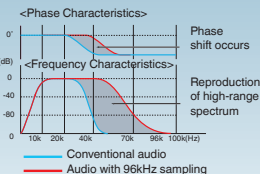

96kHz sampling D/A converter