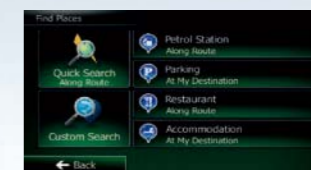

### Navigate your way with an enhanced sense of reality

Smart, simple and direct control on touch-panel display

Intelligent Navigation

Rich POI database

Night Mode

Sophisticated and efficient navigation graphics