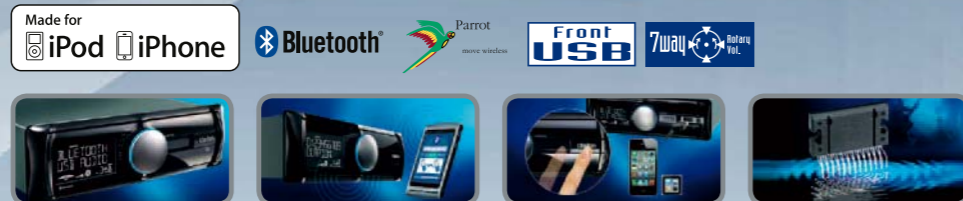

Mechanism free design is less susceptible to shocks and vibrations, contributing to superior durability and longer life.  
Built-in Parrot Bluetooth® for hands-free calling with built-in microphone, as well as music streaming.  
Slide cover - protected front USB and front auxiliary input connectors for easy, versatile connection.  
Superb sound elements including MOS-FET power Amp.