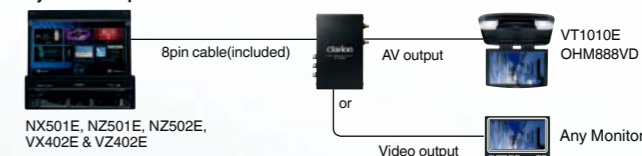

System example

For more detailed information concerning installation possibilities, please refer to the CIP (Clarion Installer Programme) on page 15

	MEDIA							CONNECTION										NAVIGATION						AUDIO						GENERAL					
	DivX	DVD VIDEO	DISC	MP3/WMA	MPEG4	DOLBY DIGITAL	FM/MW	Bluetooth	Parrot	Made for iPod iPhone	Rear USB	2 Zone	4V/6ch	2V/2ch	Rear Vision Camera	AUX	DVB-T	DAB	TMS	Built-in navigation	8GB	Subwoofer level control	HSP/HFP	24bit	BeatEQ	LPV/HPE	MDS-FET	MDS-FET	728 color key	TOUCH PANEL	TOUCH SENSOR	OEM			
NX502E	●	●	●	●	●	●	18FM, 6MW	Built-in*1	●	CCA750*2	●	●*3	●	—	●*4	Front/Rear	—	Optional DAB302E	●	●*5	●	●	●	●	●	●*6	●	—	●	●	●	●			
NZ502E	●	●	●	●	●	●	18FM, 6MW	Built-in*1	●	CCA750*2	●	●*3	●	—	●*4	Front/Rear	Optional DTX502E	—	●	●*5	●	●	●	●	●	●*6	●	—	—	●	—	●			
NX302E	—	—	—	●	●	—	18FM, 6MW	Built-in*1	●	CCA750*2	●	—	—	●*4	Front	—	—	●	●*5	●	●	●	●	●	●*6	—	●	—	●	—	●				

*1 Please see our website for details of compatible Bluetooth models *2Please see our website for iPod compatibility
*3 Front and rear seat entertainment *4 Rear vision camera sold separately

*5 8GB microSD card stores entire Navigation application and map coverage for 44 countries *6 Low Pass / High Pass Filters