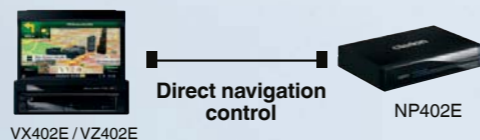

Navigation system example

Direct navigation control

GUI & VOICE GUIDANCE

- Navigation menu (31 languages): Arabic, Bulgarian, Catalan, Croatian, Czech, Danish, Dutch, English, Estonian, Finnish, Flemish, French, German, Greek, Hebrew, Hungarian, Italian, Latvian, Lithuanian, Norwegian, Polish, Portuguese, Romanian, Russian, Serbian, Slovak, Slovenian, Spanish, Swedish, Turkish, Ukrainian
- Navigation voice guidance (38 languages): Arabic, Bulgarian, Catalan, Chinese (Cantonese / Mandarin), Croatian, Czech, Danish, Dutch, English (UK / US), Estonian, Finnish, Flemish, French, German, Greek, Hebrew, Hungarian, Indonesian, Italian, Japanese, Korean, Latvian, Lithuanian, Norwegian, Polish, Portuguese, Romanian, Russian, Serbian, Slovak, Slovenian, Spanish, Swedish, Thai, Turkish, Ukrainian
- Text to speech voice (11 languages): Catalan, Dutch, English, French, German, Greek, Italian, Polish, Portugal, Spanish, Swedish