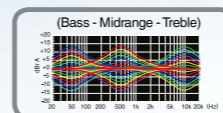

Beat EQ for user customisable sound