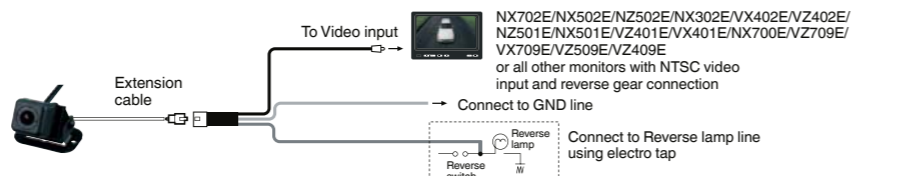

IR ILLUMINATED COLOUR CCD CAMERA

CC3000E
IR ILLUMINATED COLOUR CCD CAMERA

- Illumination is provided by the camera's infrared LED light, making it especially convenient when reversing at night
- Built-in microphone so you can hear any sounds behind your vehicle
- Built-in pre-heater ensures the camera is ready for use at all times
- No optional power box required
- Microphone function is available only in combination with the CJ7000E/CJ7100E

Direct connection to RCA video input is possible, without the need for an extra power box (only for 12V vehicles)

HEAVY DUTY COLOUR CCD CAMERAS

CC2001F
HEAVY DUTY COLOUR CCD CAMERA WITH SHUTTER (WIDE-ANGLE/MIRROR IMAGE)

CC2000E
HEAVY DUTY COLOUR CCD CAMERA (WIDE-ANGLE/MIRROR IMAGE)

CC2002E
HEAVY DUTY COLOUR CCD CAMERA (NARROW-ANGLE/TRUE IMAGE)

CC2003E
HEAVY DUTY COLOUR CCD CAMERA (WIDE-ANGLE/TRUE IMAGE)

ULTRA COMPACT COLOUR CCD CAMERAS

CC2011E
ULTRA COMPACT COLOUR CCD CAMERA (WIDE-ANGLE / MIRROR IMAGE)

CC2015E
ULTRA COMPACT COLOUR CCD CAMERA WITH STAINLESS BRACKET (WIDE-ANGLE / MIRROR IMAGE)

CC1030E
COMPACT COLOUR CCD CAMERA (MIRROR IMAGE)

ACCESSORIES