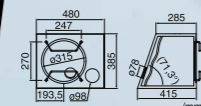

More gravity for the bass line

**SW3012**  
30 CM (12") SINGLE 4-OHM  
VOICE COIL SUBWOOFER

**SW2512**  
25 CM (10") SINGLE 4-OHM  
VOICE COIL SUBWOOFER

**SW3013B**  
30 CM (12") SUBWOOFER  
WITH BASS-REFLEX BOX