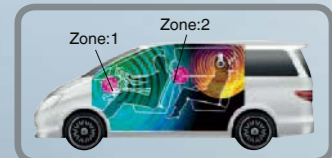

NZ502E

DVD MULTIMEDIA STATION WITH BUILT-IN NAVIGATION & 7-INCH HIGH RESOLUTION DISPLAY

Interactive GUI with flick operation

2-zone entertainment

NX502E

DAB ready. Optional DAB302E tuner (sold separately) is required