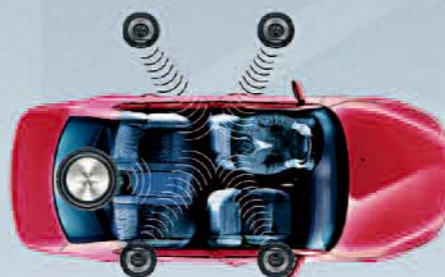

Advanced settings create the ideal listening environment

Digital time alignment

Digital time alignment with 3-way crossover

Digital Time Alignment assures that the sound from each speaker reaches the listener at the same time for perfect sonic imaging. The 3-way crossover separates the sound into different bands to match each speaker's output range.

2-zone entertainment

This allows rear seat passengers to enjoy a DVD movie or iPod Video while the front seat passengers enjoy their favorite radio station or music from a USB memory device.

Beat EQ Plus for user customisable sound

In addition to providing 3 preset equalisation patterns — BASS BOOST, IMPACT and EXCITE — Clarion's Beat EQ Plus allows you freedom to customise each pattern by dividing the sound spectrum into 5 bands. You can finely adjust the sound to your liking, depending on the genre of music, for a more fulfilling listening experience.