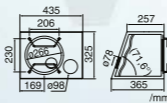

SW2513B
25 CM (10") SUBWOOFER
WITH BASS-REFLEX BOX

SUBWOOFER FEATURES

	SW3012	SW2512	SW3013B	SW2513B
Reproduction system	Subwoofer	Subwoofer	Bass-Reflex Subwoofer	Bass-Reflex Subwoofer
Speaker size (mm)	311.2	257.3	311.2	257.3
4-ohm voice coil	Single	Single	Single	Single
Polypropylene electronic spun aluminium dust cap	•	•	•	•
Fibreglass / paper cone design	•	•	•	•
Nitrile butadiene rubber high excursion surround	•	•	•	•
Dual strontium ferrite magnets	•	•	•	•
Hyper-extended vented pole piece	•	•	•	•
Rear-vented pole piece	•	•	•	•
Dual gold-plated terminal blocks	•	•	•	•
Linear cotton spider with integrated tinsel leads	•	•	•	•
Custom stamped steel powder coated chassis	•	•	•	•
Impedance: 3.6 Ω ± 5 %	•	•	•	•
Music peak power (W)	700	600	700	600
Continuous power (W)	350	300	350	300
Frequency response (Hz)	30 ~ 1 k	32 ~ 1 k	30 ~ 1 k	32 ~ 1 k
Efficiency (dB / W / m)	89	87	89	87
Total weight (kg)	4,25	4,1	—	—
Box dimensions (W x H x D) (mm)	—	—	480 x 385 x 415	435 x 325 x 365