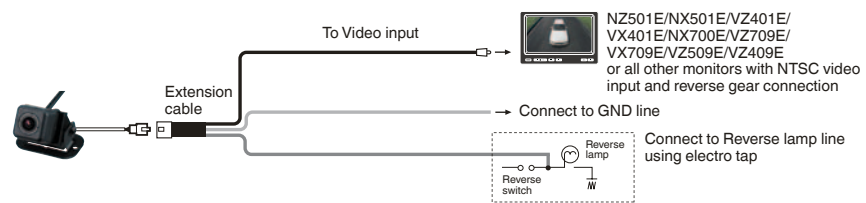

NZ501E/NX501E/VZ401E/VX401E/NX700E/VZ709E/VX709E/VZ509E/VZ409E or all other monitors with NTSC video input and reverse gear connection

IR ILLUMINATED COLOUR CCD CAMERA

CC3000E IR ILLUMINATED COLOUR CCD CAMERA

- Illumination is provided by the camera's infrared LED light, making it especially convenient when reversing at night
- Built-in microphone so you can hear any sounds behind your vehicle
- Built-in pre-heater ensures the camera is ready for use at all times
- No optional power box required

Direct connection to RCA video input is possible, without the need for an extra power box (only for 12V vehicles)

HEAVY DUTY COLOUR CCD CAMERAS

CC2001F HEAVY DUTY COLOUR CCD CAMERA WITH SHUTTER (WIDE-ANGLE/MIRROR IMAGE)

CC2000E HEAVY DUTY COLOUR CCD CAMERA (WIDE-ANGLE/MIRROR IMAGE)

CC2002E HEAVY DUTY COLOUR CCD CAMERA (NARROW-ANGLE/TRUE IMAGE)

CC2003E HEAVY DUTY COLOUR CCD CAMERA (WIDE-ANGLE/TRUE IMAGE)

ULTRA COMPACT COLOUR CCD CAMERAS

CC2011E ULTRA COMPACT COLOUR CCD CAMERA (WIDE-ANGLE / MIRROR IMAGE)

CC2015E ULTRA COMPACT COLOUR CCD CAMERA WITH STAINLESS BRACKET (WIDE-ANGLE / MIRROR IMAGE)

CC1030E COMPACT COLOUR CCD CAMERA (MIRROR IMAGE)

ACCESSORIES

EA1246A POWER BOX FOR CJ981E

- Three camera direct inputs
- Three signal connections for indicator lights and reverse gear
- Compatible wired remote control for Iris/Zoom/Select function (RCB174)
- AUX video input (NTSC/PAL)
- 12 V/24 V compatible

EA1232A POWER BOX FOR CJ981E

- One camera direct input
- Signal connection for indicator lights or reverse gear
- Includes wired remote control for Iris & Zoom settings
- AUX video input (NTSC/PAL)
- 12 V/24 V compatible

RCB174 WIRED REMOTE CONTROL For EA1246A

CAA188 POWER BOX FOR CCD CAMERA

- 8-pin mini-DIN output for MAX983HD
- Reverse gear connection
- Manual on/off switch
- 12 V compatible

CAA185 POWER BOX FOR CCD CAMERA

- NTSC video line-out for NX501E, NZ501E, VX401E, VZ401E, NX700E, VX709E, VZ709E & VZ509E
- NTSC video line-out for all other LCD monitors with NTSC input
- 12 V compatible

PQE033 OPTIONAL COVER FOR CC2011E/CC2012E

Trailer accessories for heavy duty camera

- Trailer "break point" to camera cable

HEAVY-DUTY CAMERA CABLES

For CC2001F, CC2000E, CC2003E and CC2002E

- CCA416 (5 m/16 ft)
- CCA392 (7 m/23 ft)
- CCA393 (10 m/33 ft)
- CCA435 (13 m/42 ft)
- CCA394 (15 m/49 ft)
- CCA436 (18 m/59 ft)
- CCA395 (20 m/65 ft)
- CCA437 (23 m/75 ft)

COMPACT CAMERA CABLES

For CC2011 series and CC1030E cameras

- CCA532 (7 m/23 ft)
- CCA533 (10 m/33 ft)
- CCA534 (15 m/49 ft)

CAMERA EXTENSION CABLES

For heavy duty cameras

- CCA439 (0.9 m/3 ft)
- CCA391 (5 m/16 ft)
- CCA415 (10 m/33 ft)

CAMERA CABLES FOR CC3000E

For connecting CJ981E

- CCA728 (20 m/65 ft)

For connecting CJ5600E/CJ7000E/CJ7100E

- CCA729 (20 m/65 ft)

For connecting general-purpose AV monitor with video input terminal

- CCA730

• Only for 12 V vehicles