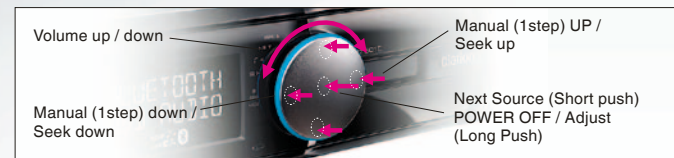

FZ501E 7-way operation