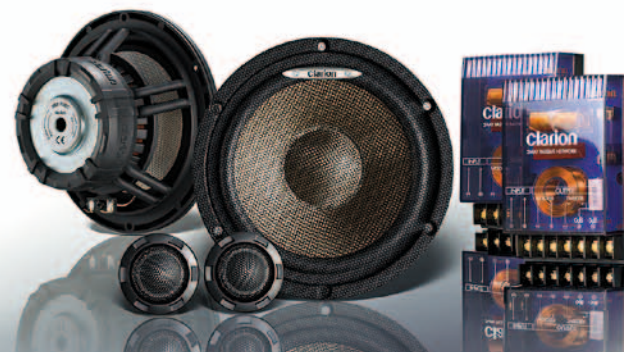

SRU1720S 400 W Max.
16,5 CM (6-1/2") 2-WAY
COMPONENT SYSTEM

SRU310H 300 W Max.
2,5 CM (1") SILK DOME TWEETER