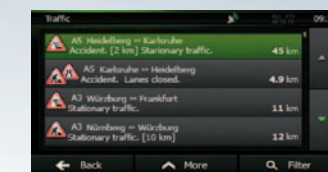

RDS-TMC traffic information