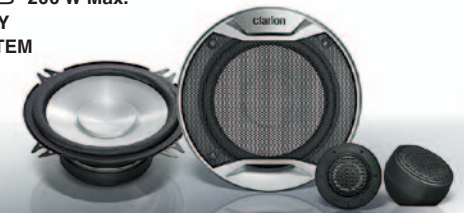

APA SERIES

CLASS AB AMPLIFIERS

- High-fidelity sound performance
- Full featured crossover settings

APA4360
720 W 4/3/2-CHANNEL
HIGH SOUND QUALITY
POWER AMPLIFIER

APA2180
360 W 2/1-CHANNEL HIGH SOUND
QUALITY POWER AMPLIFIER

APX SERIES

CLASS AB AMPLIFIERS

- High maximum music power
- Selectable bass boost

APX1301E
420 W MONO POWER
AMPLIFIER

APX4241E
400 W 4/3/2-CHANNEL
POWER AMPLIFIER

APX2121E
200 W 2/1-CHANNEL
POWER AMPLIFIER

HX SUBWOOFER

- Double-stacked powerful strontium magnets
- 30 cm TM-MIPP cone with rubber surround

SRM3093HX
30 CM (12") SINGLE 4-OHM VOICE
COIL HIGH-CLASS SUBWOOFER

- 30 cm titanium metallised MIPP cone woofer with rubber surround
- Double-stacked powerful strontium magnets
- Seamless parabolic cone structure for dynamic bass response
- Aluminium die-cast frame and cooling spacer for high power handling
- Rear-vented pole piece
- Music peak power: 1.200 W
- Continuous power: 300 W
- Frequency response: 15 ~ 1.500 Hz
- Efficiency: 93 dB/W/m
- Fs: 29 Hz
- Fs: 29 Hz
- Qts: 0,55
- Vas: 135,6 Litres

SRV SRV SERIES

- Dual voice coil counter drive woofer with dual-neodymium magnet
- 120 W high power amplifier with low pass filter

Stick wired remote control

SRV313
SLIM DESIGN 17 CM (6-3/4")
COUNTER DRIVE ACTIVE SUBWOOFER

- Dual voice coil
- 120 W high power amplifier with low pass filter
- Maxx Bass circuit for virtual bass enhancer
- 17 cm (6-3/4") counter drive woofer with dual neodymium magnet
- Air compression structure with aluminium die-cast enclosure
- Remote control for gain control / Low Pass Filter (selectable 50/75/100/120 Hz) / phase select
- Blue LED power indicator
- RCA line level input / speaker level input
- Music peak power: 120 W
- Continuous power: 60 W
- Frequency response: 30 ~ 200 Hz

SW SERIES

- Dual strontium ferrite magnet
- Rear-vented pole piece