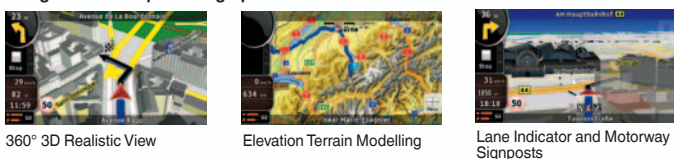

Navigation with expressive graphics