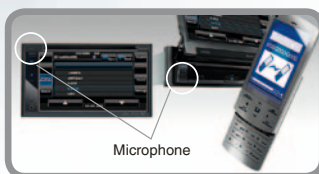

Built-in Bluetooth® hands-free

With a Bluetooth compatible head set, you can wirelessly connect your Bluetooth capable mobile phone to the main unit in order to listen to calls through your car's audio system. HFP/OPP/A2DP/AVRCP protocols are supported. The mobile phone's contact list can be synchronised with the main unit*. You can then dial the required phone number directly from the multimedia station.

* Dependent on mobile phone.
* Please see our website for details of compatible Bluetooth mobile phones.