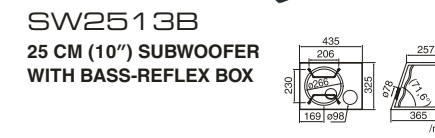

SW2512
25 CM (10") SINGLE 4-OHM
VOICE COIL SUBWOOFER

SW2513B
25 CM (10") SUBWOOFER
WITH BASS-REFLEX BOX

AMPLIFIER FEATURES	APA4360	APA2180	APX4241E	APX2121E	APX1301E
Number of channels	4/3/2	2/1	4/3/2	2/1	1
Maximum power output (W)	720	360	400	200	420
MOS-FET power supply	•	•	•	•	•
into 4 ohms (RMS power)	4 x 90 W	2 x 90 W	4 x 60 W	2 x 60 W	1 x 300 W
into 2 ohms (RMS power)	4 x 130 W	2 x 130 W	4 x 80 W	2 x 80 W	1 x 400 W
Bridged	2 x 260 W	1 x 260 W	2 x 100 W	1 x 100 W	—
Bass Extender: 0 ~ +15 dB @ 45 Hz	•	•	•	•	•
Independent front/rear adjustable crossover frequencies (HP/LP): 55 ~ 550 Hz or 550 ~ 5.500 Hz	•	•	•	•	•
Adjustable crossover frequency(HP/LP): 55 ~ 550 Hz or 550 ~ 5.500 Hz	•	•	•	•	•
Independent front/rear adjustable -12 dB/oct. High/Low Pass Crossover, 50 ~ 300 Hz	•	•	•	•	•
Selectable bass boost: 0/6/12 dB @ 50 Hz	•	•	•	•	•
Adjustable line level input: 200 mV up to 6 V	•	•	•	•	•
Adjustable -12 dB/oct. High/Low Pass Crossover, 50 ~ 300 Hz	•	•	•	•	•
Adjustable Low Pass Crossover @ 30 ~ 300 Hz	•	•	•	•	•
2-ohm stable	•	•	•	•	•
2-ohm mono stable	•	•	•	•	•
Variable bass boost control	•	•	•	•	•
Gold-plated connectors	•	•	•	•	•
Speaker level input	•	•	•	•	•
Soft mute On/ Off circuitry	•	•	•	•	•
Dimensions (W x H x D) (mm)	165 x 56 x 407	165 x 56 x 285	280 x 55 x 300	280 x 55 x 180	280 x 55 x 300

SUBWOOFER FEATURES	SW3012	SW2512	SW3013B	SW2513B
Reproduction system	Subwoofer	Subwoofer	Bass-Reflex Subwoofer	Bass-Reflex Subwoofer
Speaker size (mm)	311	263	311	263
4-ohm voice coil	•	•	•	•
Polypyrilene electronic spun aluminium dust cap	•	•	•	•
Fibreglass / paper cone design	•	•	•	•
Nitrile butadiene rubber high excursion surround	•	•	•	•
Dual strontium ferrite magnets	•	•	•	•
Hyper-extended vented pole piece	•	•	•	•
Rear-vented pole piece	•	•	•	•
Dual gold-plated terminal blocks	•	•	•	•
Linear cotton spider with integrated tinsel leads	•	•	•	•
Custom stamped steel powder coated chassis	•	•	•	•
Impedance: 3,6 Ω ± 5%	•	•	•	•
Music peak power (W)	700	600	700	600
Continuous power (W)	350	300	350	300
Frequency response (Hz)	30 ~ 1 k	32 ~ 1 k	30 ~ 1 k	32 ~ 1 k
Efficiency (dB / W / m)	89	87	89	87
Total weight (kg)	4,25	4,1	—	—
Box dimensions (W x H x D) (mm)	—	—	480 x 385 x 415	435 x 325 x 365

ULTRA SERIES

- Titanium-plated fibreglass cone woofer with powerful strontium magnet
- Titanium-plated silk dome tweeter with neodymium magnet