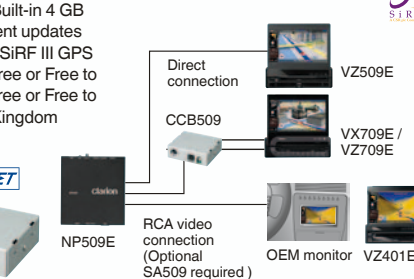

Our gateway to the convenient world of car navigation

NP509E

HIDE-AWAY MEMORY NAVIGATION SYSTEM

- Direct connection with VZ509E • VX709E / VZ709E requires CCB509 interface
- System integration: Touchscreen operation, AV interruption, navigation voice guidance and audio mix
- Stand-alone mode available (optional SA509 required)
- Stand-alone mode optimised user interface with drop-down menu for remote control operation
- Built-in 4 GB flash memory for navigation
- SD card slot for map updating
- Content updates can be downloaded from Clarion's dedicated portal site-Naviextra
- SiRF III GPS module with 20-channel receiver
- Built-in RDS-TMC tuner for Toll-Free or Free to Air Traffic information
- No speed pulse connection required
- Toll-Free or Free to Air Traffic information is not available in some countries e.g. United Kingdom

CCB509

CeNET CONVERTER FOR NP509E

CeNET converter box to connect NP509E with VX709E, VZ709E, VRX888RBT, MAX688RBT, VRX878RVD, MAX678RVD, VRX868RVD and MAX668RVD

SA509

STAND-ALONE ACCESSORY KIT FOR NP509E

- IR remote control and remote eye
- External speaker for voice guidance
- RCA video cable