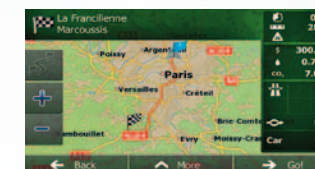

Elevation modelling and 3D rendering for a realistic view

Topographical view