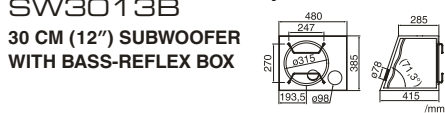

APA SERIES

CLASS AB AMPLIFIERS

- High-fidelity sound performance
- Full featured crossover settings

APA4360
720 W 4/3/2-CHANNEL
HIGH SOUND QUALITY
POWER AMPLIFIER

APA2180
360 W 2/1-CHANNEL HIGH SOUND
QUALITY POWER AMPLIFIER

APX SERIES

CLASS AB AMPLIFIERS

- High maximum music power
- Selectable bass boost

APX1301E
420 W MONO POWER
AMPLIFIER

APX4241E
400 W 4/3/2-CHANNEL
POWER AMPLIFIER

APX2121E
200 W 2/1-CHANNEL
POWER AMPLIFIER

HX SUBWOOFER

- Double-stacked powerful strontium magnets
- 30 cm TM-MIPP cone with rubber surround

SRM3093HX
30 CM (12") SINGLE 4-OHM VOICE
COIL HIGH-CLASS SUBWOOFER

- 30 cm titanium metallised MIPP cone woofer with rubber surround
- Double-stacked powerful strontium magnets
- Seamless parabolic cone structure for dynamic bass response
- Aluminium die-cast frame and cooling spacer for high power handling
- Rear-vented pole piece
- Music peak power: 1.200 W
- Continuous power: 300 W
- Frequency response: 15 ~ 1.500 Hz
- Efficiency: 93 dB/W/m
- Fs: 29 Hz
- Fs: 29 Hz
- Qts: 0,55
- Vas: 135,6 Litres

SRV SRV SERIES

- Dual voice coil counter drive woofer with dual-neodymium magnet
- 120 W high power amplifier with low pass filter

Stick wired remote control

SRV313
SLIM DESIGN 17 CM (6-3/4")
COUNTER DRIVE ACTIVE SUBWOOFER

- Dual voice coil
- 120 W high power amplifier with low pass filter
- Maxx Bass circuit for virtual bass enhancer
- 17 cm (6-3/4") counter drive woofer with dual neodymium magnet
- Air compression structure with aluminium die-cast enclosure
- Remote control for gain control / Low Pass Filter (selectable 50/75/100/120 Hz) / phase select
- Blue LED power indicator
- RCA line level input / speaker level input
- Music peak power: 120 W
- Continuous power: 60 W
- Frequency response: 30 ~ 200 Hz

SW SERIES

- Dual strontium ferrite magnet
- Rear-vented pole piece