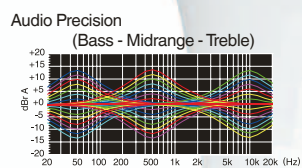

Beat EQ for user customisable sound

In addition to providing 3 preset equalisation patterns — BASS BOOST, IMPACT and EXCITE — Clarion's Beat EQ allows you the freedom to customise the level and range of the bass, midrange and treble portions of each pattern. You can adjust the sound to your liking, depending on the genre of music, for a more fulfilling listening experience.