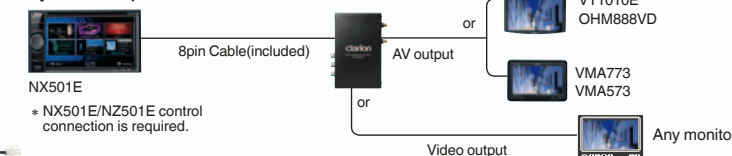

System example

* NX501E/NZ501E control connection is required.

	MEDIA					CONNECTION					AUDIO					GENERAL		
	DivX	DVD VIDEO	COMPACT DISC DIGITAL AUDIO TEXT	MP3/WMA	DOLBY DIGITAL	FM/MW	Bluetooth	Made for iPod iPhone	USB	2V/6ch OUTPUT	Rear Vision Camera	AUX INPUT	Subwoofer level control	24bit	LPF	40Wx4 HIGH POWER	TOUCH PANEL	OEM
VX401E	●	●	●	●	●	18 FM, 6 MW	Built-in*1	USB (Audio) or CCA748 (Video)*2	Rear	●	●*3	●*4	●	●	●*5	●	●	●
VZ401E	●	●	●	●	●	18 FM, 6 MW	Built-in*1	USB (Audio) or CCA748 (Video)*2	Rear	●	●*3	●*4	●	●	●*5	●	●	●

*1 Please see our website for details of compatible Bluetooth models *2 Please see our website for iPod compatibility *3 Rear vision camera sold separately *4 2 AV inputs-front mini jack / rear RCA *5 Low Pass Filter (100Hz fixed)