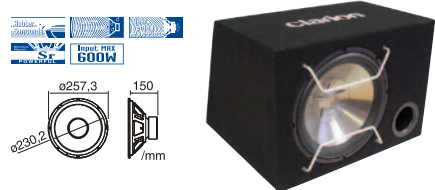

SW2512
25 CM (10") SINGLE 4-OHM
VOICE COIL SUBWOOFER

SW2513B
25 CM (10") SUBWOOFER
WITH BASS-REFLEX BOX

AMPLIFIER FEATURES	APA4360	APA2180	APX4241E	APX2121E	APX1301E
Number of channels	4/3/2	2/1	4/3/2	2/1	1
Maximum power output (W)	720	360	400	200	420
MOS-FET power supply	•	•	•	•	•
into 4 ohms (RMS power)	4 x 90 W	2 x 90 W	4 x 60 W	2 x 60 W	1 x 300 W
into 2 ohms (RMS power)	4 x 130 W	2 x 130 W	4 x 80 W	2 x 80 W	1 x 400 W
Bridged	2 x 260 W	1 x 260 W	2 x 100 W	1 x 100 W	—
Bass Extender: 0 ~ +15 dB @ 45 Hz	•	•	•	•	•
Independent front/rear adjustable crossover frequencies (HP/LP): 55 ~ 550 Hz or 550 ~ 5.500 Hz	•	•	•	•	•
Adjustable crossover frequency(HP/LP): 55 ~ 550 Hz or 550 ~ 5.500 Hz	•	•	•	•	•
Independent front/rear adjustable -12 dB/oct. High/Low Pass Crossover, 50 ~ 300 Hz	•	•	•	•	•
Selectable bass boost: 0/6/12 dB @ 50 Hz	•	•	•	•	•
Adjustable line level input: 200 mV up to 6 V	•	•	•	•	•
Adjustable -12 dB/oct. High/Low Pass Crossover, 50 ~ 300 Hz	•	•	•	•	•
Adjustable Low Pass Crossover @ 30 ~ 300 Hz	•	•	•	•	•
2-ohm stable	•	•	•	•	•
2-ohm mono stable	•	•	•	•	•
Variable bass boost control	•	•	•	•	•
Gold-plated connectors	•	•	•	•	•
Speaker level input	•	•	•	•	•
Soft mute On/ Off circuitry	•	•	•	•	•
Dimensions (W x H x D) (mm)	165 x 56 x 407	165 x 56 x 285	280 x 55 x 300	280 x 55 x 180	280 x 55 x 300

SUBWOOFER FEATURES	SW3012	SW2512	SW3013B	SW2513B
Reproduction system	Subwoofer	Subwoofer	Bass-Reflex Subwoofer	Bass-Reflex Subwoofer
Speaker size (mm)	311	263	311	263
4-ohm voice coil	•	•	•	•
Polypyrilene electronic spun aluminium dust cap	•	•	•	•
Fibreglass / paper cone design	•	•	•	•
Nitrile butadiene rubber high excursion surround	•	•	•	•
Dual strontium ferrite magnets	•	•	•	•
Hyper-extended vented pole piece	•	•	•	•
Rear-vented pole piece	•	•	•	•
Dual gold-plated terminal blocks	•	•	•	•
Linear cotton spider with integrated tinsel leads	•	•	•	•
Custom stamped steel powder coated chassis	•	•	•	•
Impedance: 3,6 Ω ± 5%	•	•	•	•
Music peak power (W)	700	600	700	600
Continuous power (W)	350	300	350	300
Frequency response (Hz)	30 ~ 1 k	32 ~ 1 k	30 ~ 1 k	32 ~ 1 k
Efficiency (dB / W / m)	89	87	89	87
Total weight (kg)	4,25	4,1	—	—
Box dimensions (W x H x D) (mm)	—	—	480 x 385 x 415	435 x 325 x 365

ULTRA SERIES

- Titanium-plated fibreglass cone woofer with powerful strontium magnet
- Titanium-plated silk dome tweeter with neodymium magnet