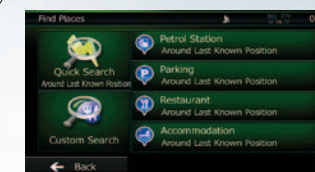

Rich POI database