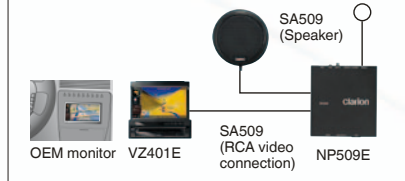

CCB509

CeNET CONVERTER FOR NP509E

CeNET converter box to connect NP509E with VX709E, VZ709E, VRX888RBT, MAX688RBT, VRX878RVD, MAX678RVD, VRX868RVD and MAX668RVD

SA509

STAND-ALONE ACCESSORY KIT FOR NP509E

- IR remote control and remote eye
- External speaker for voice guidance
- RCA video cable