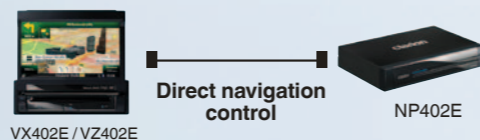

Navigation system example

For more detailed information concerning installation possibilities, please refer to the CIP (Clarion Installer Programme) on page 15