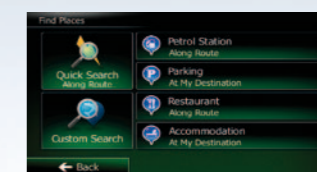

Navigate your way with an enhanced sense of reality

Smart, simple and direct control on touch-panel display

Intelligent Navigation

Rich POI database

Night Mode

Sophisticated and efficient navigation graphics