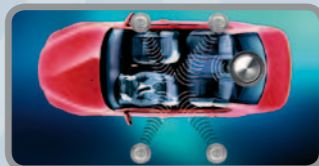

CZ702E

BLUETOOTH CD/USB/MP3/WMA RECEIVER WITH ADVANCED SOUND SETTINGS

728 variable-colour illumination for just the right look for your car

Digital time alignment with 3-way crossover

Digital time alignment with 3-way crossover Thanks to the Time Alignment function, the synchronisation of different loudspeakers can be perfectly adjusted to suit their positioning in the vehicle. This brings the sound to the listener's ears in just the way the artist intended, at the precise millisecond, and therefore avoids any audio offsetting.