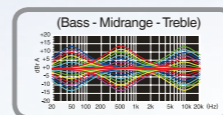

Beat EQ for user customisable sound