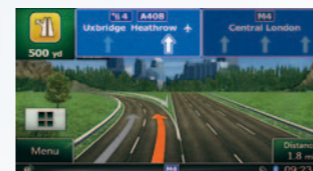

Navigate your way with an enhanced sense of reality

Smart, simple and direct control on touch-panel display

Intelligent Navigation

Rich POI database

Night Mode

Sophisticated and efficient navigation graphics