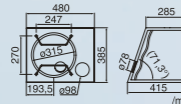

More gravity for the bass line

SW3012
30 CM (12") SINGLE 4-OHM
VOICE COIL SUBWOOFER

SW2512
25 CM (10") SINGLE 4-OHM
VOICE COIL SUBWOOFER

SW3013B
30 CM (12") SUBWOOFER
WITH BASS-REFLEX BOX

SW2513B
25 CM (10") SUBWOOFER
WITH BASS-REFLEX BOX