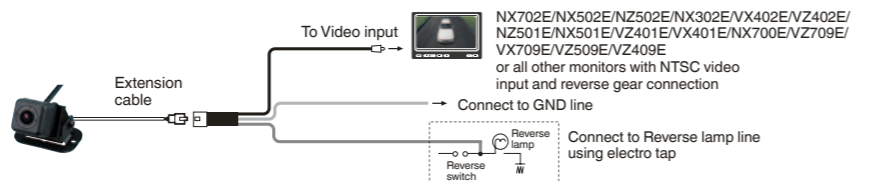

IR ILLUMINATED COLOUR CCD CAMERA

CC3000E
IR ILLUMINATED COLOUR CCD CAMERA

- Illumination is provided by the camera's infrared LED light, making it especially convenient when reversing at night
- Built-in microphone so you can hear any sounds behind your vehicle
- Built-in pre-heater ensures the camera is ready for use at all times
- No optional power box required
- Microphone function is available only in combination with the CJ7000E/CJ7100E

Direct connection to RCA video input is possible, without the need for an extra power box (only for 12V vehicles)

HEAVY DUTY COLOUR CCD CAMERAS

CC2001F
HEAVY DUTY COLOUR CCD CAMERA WITH SHUTTER (WIDE-ANGLE/ MIRROR IMAGE)

CC2000E
HEAVY DUTY COLOUR CCD CAMERA (WIDE-ANGLE/MIRROR IMAGE)

CC2002E
HEAVY DUTY COLOUR CCD CAMERA (NARROW-ANGLE/TRUE IMAGE)

CC2003E
HEAVY DUTY COLOUR CCD CAMERA (WIDE-ANGLE/TRUE IMAGE)

ULTRA COMPACT COLOUR CCD CAMERAS

CC2011E
ULTRA COMPACT COLOUR CCD CAMERA (WIDE-ANGLE / MIRROR IMAGE)

CC2015E
ULTRA COMPACT COLOUR CCD CAMERA WITH STAINLESS BRACKET (WIDE-ANGLE / MIRROR IMAGE)

CC1030E
COMPACT COLOUR CCD CAMERA (MIRROR IMAGE)

ACCESSORIES