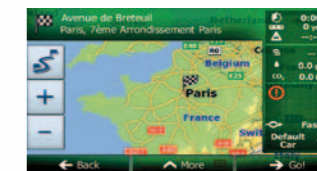

Green Route