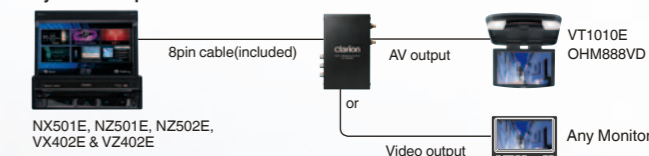

System example

For more detailed information concerning installation possibilities, please refer to the CIP (Clarion Installer Programme) on page 15

	■ MEDIA							■ CONNECTION										■ NAVIGATION						■ AUDIO						■ GENERAL					
	DivX	DVD VIDEO	DISC	MP3/WMA	MPEG4	DOLBY DIGITAL	FM/MW	Bluetooth	Parrot	Made for iPod iPhone	Rear USB	2 Zone	4V/6ch	2V/2ch	Rear Vision Camera	AUX	DVB-T	DAB	TMS	Built-in navigation	8GB	Subwoofer level control	MP3/FX	24bit	BeatEQ	LPV/HPF	MDS-FET	MDS-FET	728 color key	TOUCH PANEL	Touch sensor	OEM			
NX502E	●	●	●	●	●	●	18FM, 6MW	Built-in*1	●	CCA750*2	●	●*3	●	—	●*4	Front/Rear	—	Optional DAB302E	●	●*5	●	●	●	●	●	●*6	●	—	●	●	●	●	●		
NZ502E	●	●	●	●	●	●	18FM, 6MW	Built-in*1	●	CCA750*2	●	●*3	●	—	●*4	Front/Rear	Optional DTX502E	—	●	●*5	●	●	●	●	●	●*6	●	—	—	●	—	●	●		
NX302E	—	—	—	●	●	—	18FM, 6MW	Built-in*1	●	CCA750*2	●	—	—	●*4	Front	—	—	●	●*5	●	●	●	●	●	●*6	—	●	—	●	—	●	●			

*1 Please see our website for details of compatible Bluetooth models *2 Please see our website for iPod compatibility *3 Front and rear seat entertainment *4 Rear vision camera sold separately

*5 8GB microSD card stores entire Navigation application and map coverage for 44 countries *6 Low Pass / High Pass Filters