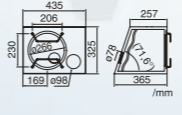

More gravity for the bass line

SW3012
30 CM (12") SINGLE 4-OHM
VOICE COIL SUBWOOFER

SW2512
25 CM (10") SINGLE 4-OHM
VOICE COIL SUBWOOFER

SW3013B
30 CM (12") SUBWOOFER
WITH BASS-REFLEX BOX

SW2513B
25 CM (10") SUBWOOFER
WITH BASS-REFLEX BOX