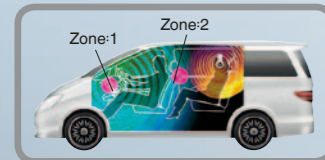

2-zone entertainment

NX502E

DAB ready. Optional DAB302E tuner (sold separately) is required