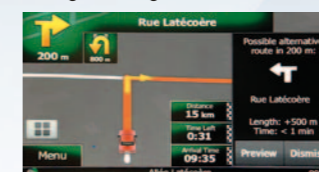

Navigate your way with an enhanced sense of reality

Smart, simple and direct control on touch-panel display

Intelligent Navigation

Rich POI database

Night Mode

Sophisticated and efficient navigation graphics