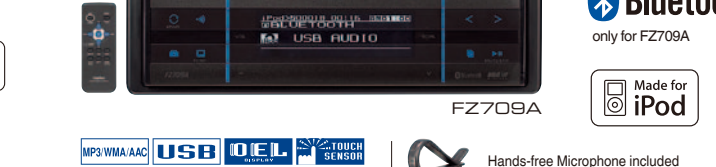

FZ709A / FZ409A CD/USB/MP3/WMA/AAC receiver with CeNET control

CD/USB/MP3/WMA/AAC receiver with CeNET control

The FZ709A and FZ409A simplify operation so that now it is just a matter of touching a few iconised illuminated capacitive sensor buttons. This is an example of the intuitive H.M.I. design that minimises the number of buttons while maximising functionality. Since only relevant button icons appear for the task at hand, button-hunting is eliminated and access is more direct and responsive.

- Built-in Bluetooth hands-free (HFP & OPP) and audio streaming (A2DP & AVRCP) (only for FZ709A)
- MP3, WMA and iTunes® AAC compatible with ID3-TAG display
- USB audio for iPod (Rear)
- BBE MP for compressed audio sound improvement
- Beat EQ for sound adjustment
- Built-in High Pass Filter & Low Pass Filter
- Touch sensor operation
- Full dot OEL (Organic Electro Luminescence) display
- 4V / 6-channel audio pre-out (only for FZ709A)
- 2V / 6-channel audio pre-out (only for FZ409A)
- Remote control included (only for FZ709A / optional for FZ409A)
- iPod video ready (optional for CCA748 and universal monitor required)
- Bluetooth interface ready (only for FZ409A / optional BLT370)