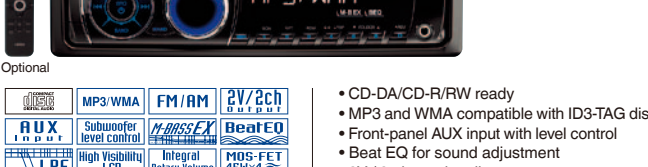

CZ101A / CZ101AR CD/MP3/WMA receiver

CD/MP3/WMA receiver

- CD-DA/CD-R/RW ready
- MP3 and WMA compatible with ID3-TAG display
- Front-panel AUX input with level control
- Beat EQ for sound adjustment
- 2V / 2-channel audio pre-out
- 4 x 45 W MOS-FET power amplifier