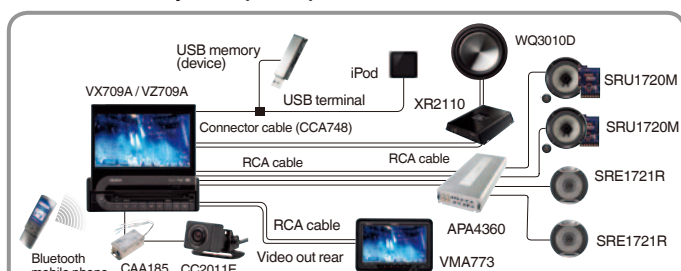

2-Zone entertainment

Clarion's 2-Zone entertainment system divides the in-car spatial environment into discrete front and rear zones. As a result, it is possible for the front and rear seat passengers to enjoy different entertainment sources without interfering with each other.