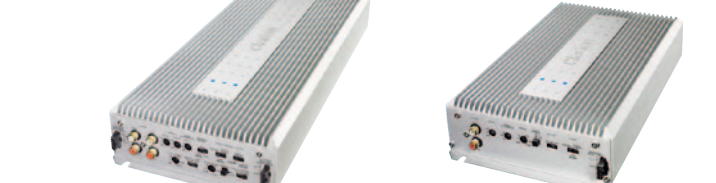

XR Series Amplifier XR series (Class AB)

XR2110
420 W mono power amplifier

XR2410
400 W 4/3/2 channel power amplifier

XR2210
200 W 2/1 channel power amplifier