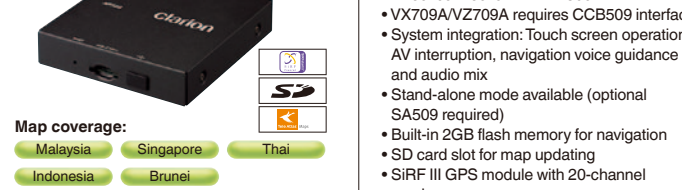

Turn your drive into quality time

Your time driving can be made more comfortable, entertaining and even safer with Clarion. Our full lineup of high quality car entertainment products help turn your vehicle into "the place to be" for quality time. Everything from great sound with thundering bass, to vivid images with cinematic presence, is yours for the asking. And with easy operation and hands-free communication, Clarion makes sure you'll be driving safely all the way.

Bluetooth® for safety and convenience

Bluetooth makes driving safer by making hands-free mobile phone communication possible while driving. Clarion offers a full lineup of Bluetooth compatible models so you can communicate safely and enjoy audio streaming from phone to car audio system as well. Parrot Bluetooth, renowned for its expanded functionality and reliability, is offered on certain models.

Listening to iPod might be something you do every day. Now it can be part of your car entertainment as well. Just connect it to Clarion's head unit via USB terminal — iPod music plays through the car audio system! Control operations at the head unit or at the iPod that you're so familiar with. Compatible iPod/iPhone® models and Multimedia head units can work together for video playback as well.

iPod® seamless enjoyment in your car

NX501A

2-DIN DVD multimedia station with 6.2-inch touch panel & built-in navigation

NEW