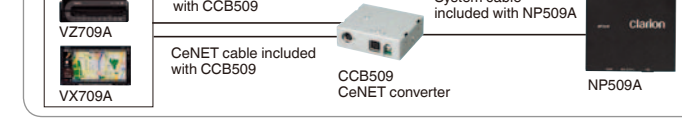

SA509 Stand-alone accessory kit for NP509A