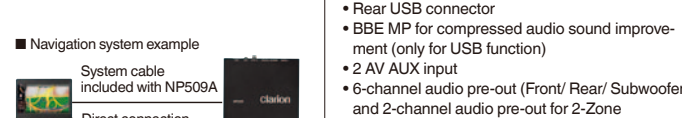

Turn your drive into quality time

Your time driving can be made more comfortable, entertaining and even safer with Clarion. Our full lineup of high quality car entertainment products help turn your vehicle into "the place to be" for quality time. Everything from great sound with thundering bass, to vivid images with cinematic presence, is yours for the asking. And with easy operation and hands-free communication, Clarion makes sure you'll be driving safely all the way.

Bluetooth® for safety and convenience

Bluetooth makes driving safer by making hands-free mobile phone communication possible while driving. Clarion offers a full lineup of Bluetooth compatible models so you can communicate safely and enjoy audio streaming from phone to car audio system as well. Parrot Bluetooth, renowned for its expanded functionality and reliability, is offered on certain models.

Listening to iPod might be something you do every day. Now it can be part of your car entertainment as well. Just connect it to Clarion's head unit via USB terminal — iPod music plays through the car audio system! Control operations at the head unit or at the iPod that you're so familiar with. Compatible iPod/iPhone® models and Multimedia head units can work together for video playback as well.

iPod® seamless enjoyment in your car

NX501A

2-DIN DVD multimedia station with 6.2-inch touch panel & built-in navigation

NEW