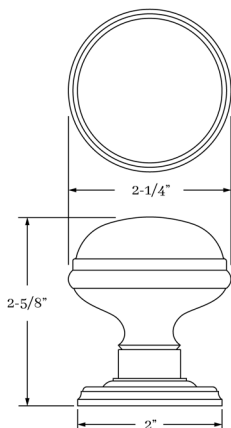

- 14148 Knob Mortise Set - PASSAGE
- 14149 Knob Mortise Set - PRIVACY

2-9/16" ROSE SETS

- 14151 Knob Set - PASSAGE
- 14152 Knob Set - PRIVACY
- 14153 Knob Set - SECTIONAL PRIVACY
- 14154 Knob Set - FULL DUMMY
- 14155 Knob Set - HALF DUMMY

- 14140 Knob Only 2-1/4"
- 14080 Rose Only 2"
- 14090 Rose Only 2-9/16"

MATERIALS

Solid Brass

HOW TO ORDER

1. Specify application.
2. Specify if pre-drilled adapters are required (part #9749).
3. Specify finish. If split finish is required, please indicate exterior/interior.
4. Specify door thickness. Standard thickness is 1-3/8".
5. Specify backset.
  - standard is 2-3/8" for tubular.
  - standard is 2-1/2" for mortise.
6. Specify hand of door - RH/LH for mortise applications.

REMEMBER

1. Specify pre-drilled adapter (#9749) for 2-1/8" pre-drilled doors, which requires the large rose.
2. Specify interior mortise lock for quality installations.
3. All knobs and levers are interchangeable.
4. FULL LIP strikes are standard. Specify SUB "T" strike, if required.
5. Standard backset is 2-3/8" for tubular. If required, specify 2-3/4". Standard backset is 2-1/2" for mortise. If required, specify 2-3/4".
6. A door thickness than 1-3/4" will require #9900 thick door kit for mortise application.
7. Combination strike and faceplate available for sectional tubular privacy function.

SET COMPONENTS

Knob Set - PASSAGE includes two rosettes (passage), two knobs, passage latch K x K (2-3/8" backset), full lip strike, latch faceplate, 4" straight spindle (8mm), two rosette mount plates, two rosette mount plate hubs, dust box and mounting hardware. NOTE: if required, order pre-drilled adapter (part #9749) separately.

Knob Set - PRIVACY includes two rosettes (privacy), two knobs, privacy latch K x K (2-3/8" backset), full lip strike, latch faceplate, 4" swivel spindle (8mm), two rosette mount plates, two rosette mount plate hubs, privacy pin, dust box and mounting hardware. NOTE: if required, order pre-drilled adapter (part #9749) separately.

Knob Set - FULL DUMMY includes two rosettes, two knobs, 4" straight spindle (8mm), two dummy rosette mount plates, two rosette mount plate hubs and mounting hardware.

Knob Set - HALF DUMMY includes rosette, knob, dummy mount spindle, rosette mount plate hub and mounting hardware.

Knob Mortise Set - PASSAGE includes two rosettes, two knobs, 4" straight spindle (8mm), Accurate 9825 K x K interior mortise lock (2-1/2" backset), strike, faceplate, dust box and mounting hardware.

Knob Mortise Set - PRIVACY includes two rosettes, two knobs, turnpiece and backplate, emergency egress trim, 4" straight spindle (8mm), Accurate 9839 K x K interior mortise lock (2-1/2" backset), strike, faceplate, dust box and mounting hardware.

CLASSIC BRASS

JAMESTOWN, NEW YORK