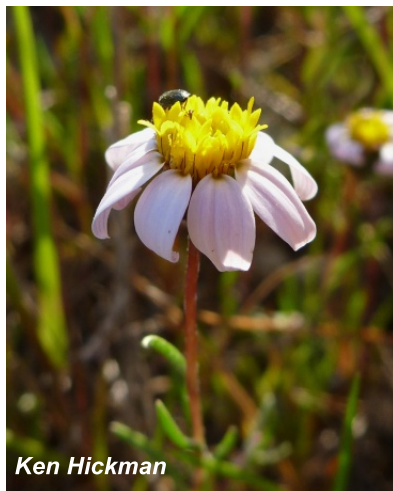

Ken Hickman

Ken Hickman