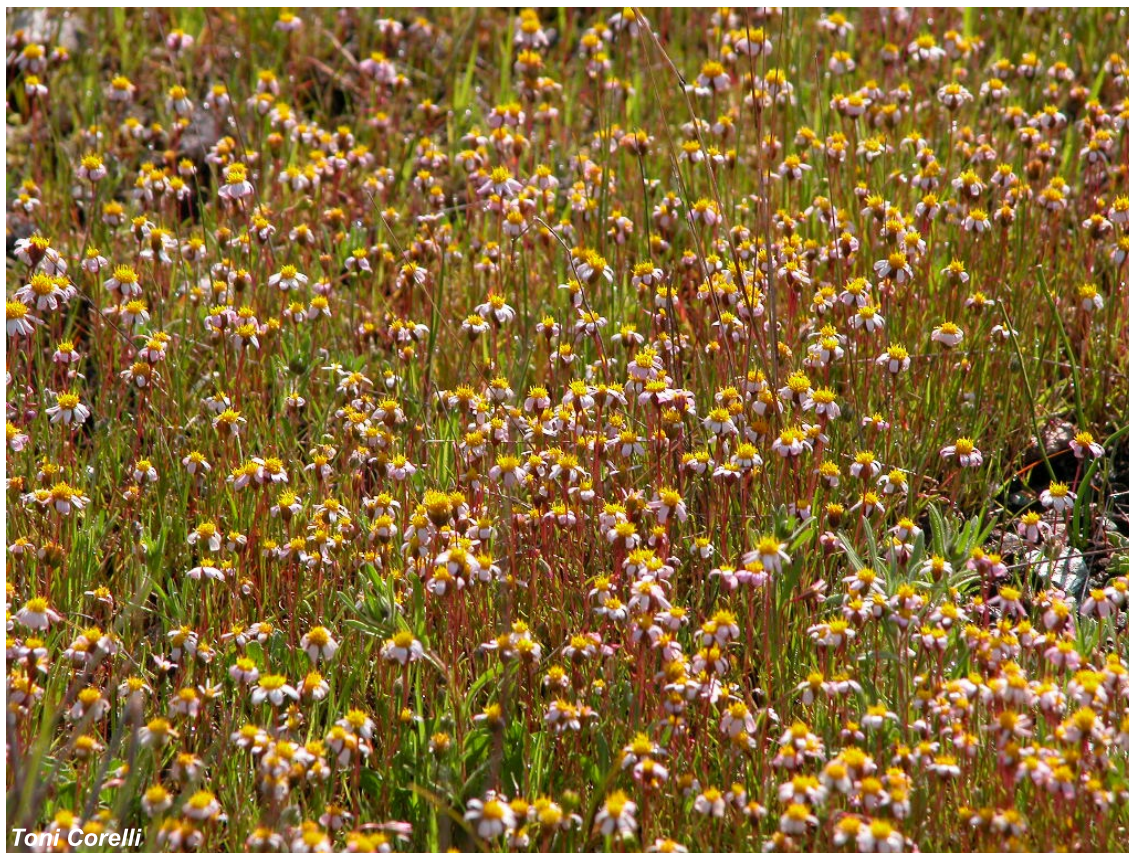

Pentachaeta bellidiflora Greene
WHITE-RAYED PENTACHAETA
Asteraceae

Status:
CNPS Rare Plant Rank 1B.1
Federal: Endangered
State: Endangered
State Rank: S1

Habitat: Cismontane woodland, grassy or rocky areas, valley and foothill grassland (often serpentine). 35 - 620 meters (115 - 2,034 feet)

Toni Corelli

Counties:
Marin*
Santa Cruz*
San Mateo

* Presumed extirpated

Life Form:
Dicot annual
herb

Bloom period:
March - May

[CNPS Rare and Endangered Plant Inventory Listing](#)

[Jepson eFlora Taxon page](#)