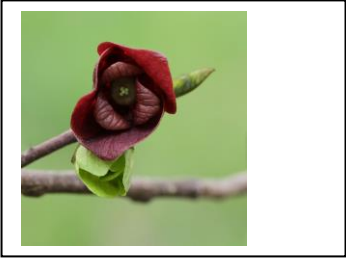

Paw-paw—
Asimina triloba
1 gallon/3 gallon