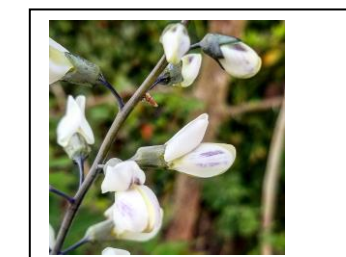

Joe Pye Weed—
Eupatorium purpureum

Dwarf crested iris—
Iris cristata

Blue flag iris—*Iris virginica*

Black-eyed susan—
Rudbeckia hirta

Blazing star—*Liatris spicata*

Common yarrow—
Achillea millefolium

Sneezeweed—
Helenium autumnale

White baptisia—
Baptisia alba

Cut leaf conflower—
Rudbeckia laciniata

Swamp lily—*Crinum americanum*

Grasses

Blue-eyed Grass—
Sisyrinchium angustifolium

'Northwind' switchgrass—
Panicum virgatum 'Northwind'