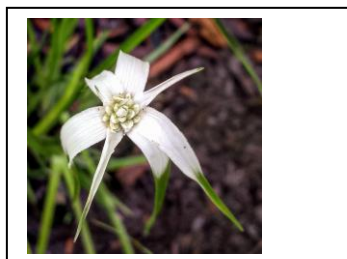

Star sedge—*Dichromena colorata*