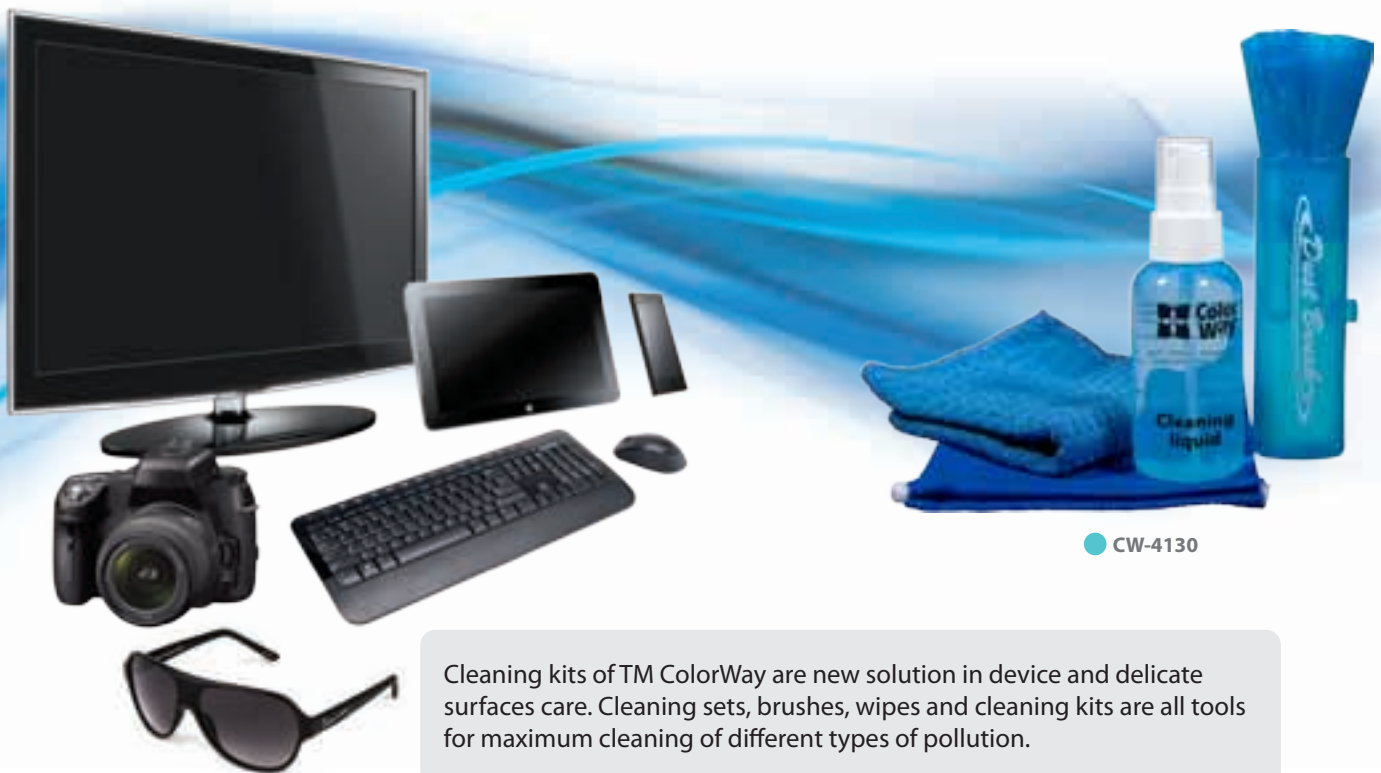

Cleaning kits

● CW-4130

Cleaning kits of TM ColorWay are new solution in device and delicate surfaces care. Cleaning sets, brushes, wipes and cleaning kits are all tools for maximum cleaning of different types of pollution.

Wipes for cleaning

CW-6109	CW-6108	CW-1071, CW-1072, CW-1073

Kits for optics and screens cleaning

CW-6212	CW-4207	CW-6211

Portable cleaning kits

CW-6207	CW-4107	CW-4803	CW-4805	CW-4810