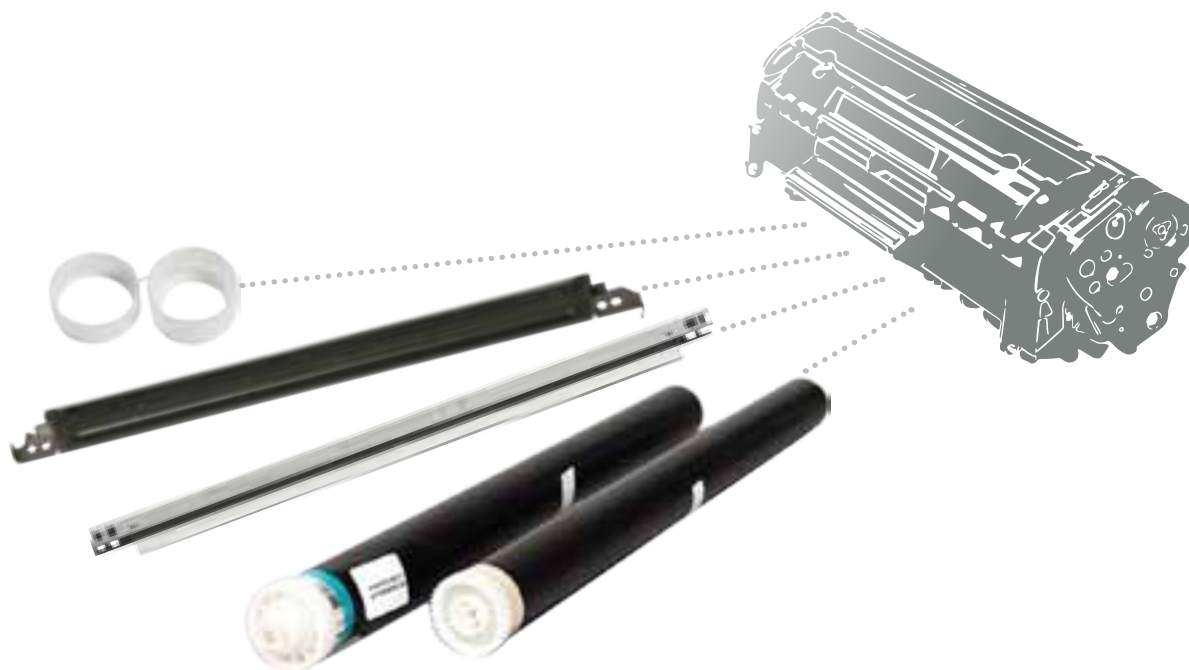

Spare parts for toner cartridge

TONER CARTRIDGE																	
Original code	CW code	CW-H5949/ 7553M	CW-H6001/ CW-H6002/ CW-H6003/ CW-H6004	CW-H7551N	CW-S300 (B/C/M)	CW-S350 (B/C/M)	CW-S1210M	CW-S4100M	CW-S1610M	CW-S1640- Chip	CW-S1661M	CW-S1910M	CW-S4200M	CW-S4300M	CW-X3119M	CW-X3200PM	CW-X120N
Q5949A																	
Q6000/Q6001/Q6002/Q6003																	
Q7551A																	
Q7553A																	
ML-1210D3																	
ML-1610D3																	
ML-1710D3																	
MLT-D1043S																	
MLT-D105S																	
MLT-D108S																	
MLT-D109S																	
SCX-D4200A																	
CLP-K300A/CLP-C300A/CLP-M300A/CLP-Y300A																	
CLP-K350A/CLP-C350A/CLP-M350A/CLP-Y350A																	
013R00606																	
013R00625																	
106R01203/106R01204/106R01205/106R01206																	
113R00735