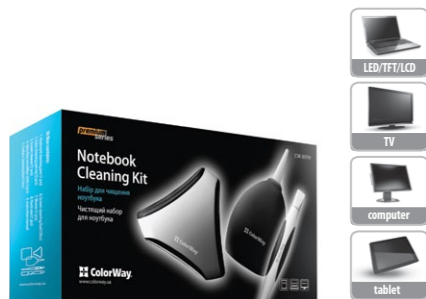

Cleaning kits

CW-8099
Laptop Cleaning Kit

Our fast and easy 5-Step process helps you restore your laptops to a factory-new clean shine. Our patented triangular cleaner allows for quick and effective cleaning around all corners of the screen. The unique cleaning pen with changeable makes cleaning the keyboard and other hard to reach places easy, and our innovative spray "air pear" helps remove dust and dirt from between difficult to access crevices. The cleaning set can be stored in the convenient and portable mobile case.