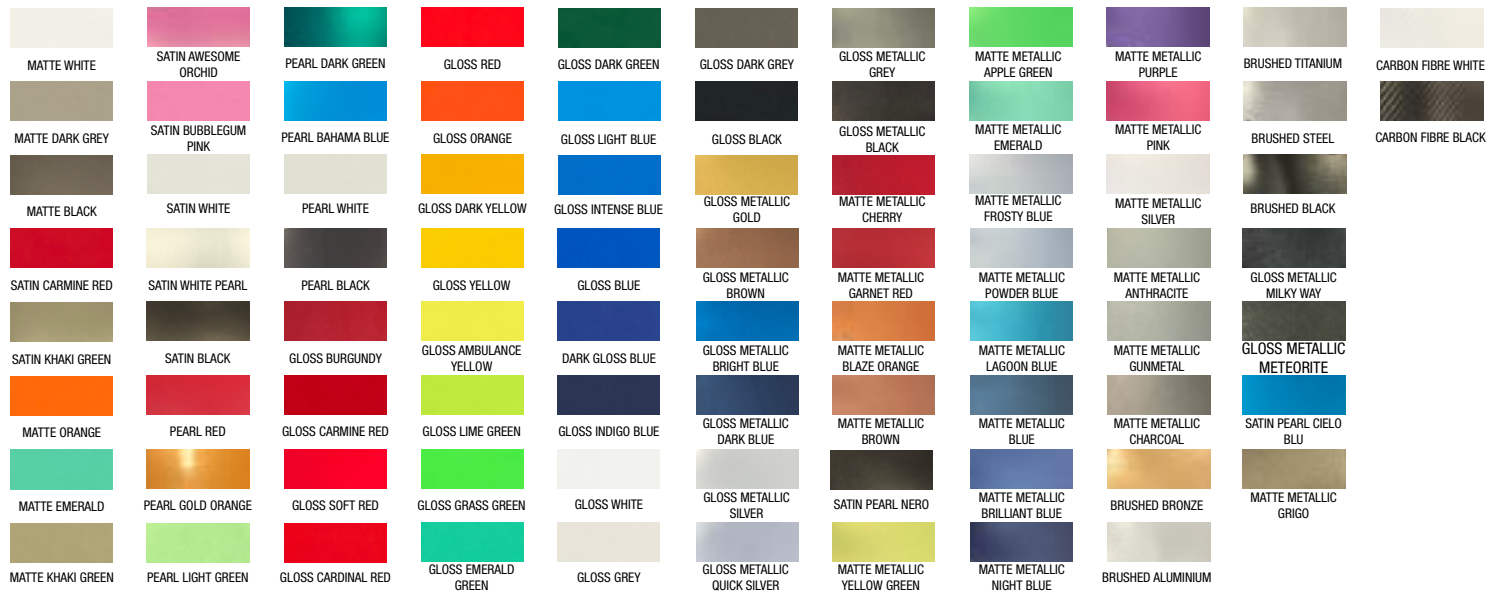

P: 1300 364 687 | W: www.conect.net.au | E: orders@conect.net.au

SHOP ONLINE 24/7 - www.conect.net.au/shop

Prices are exclusive of GST. Prices are accurate at time of printing and are subject to change.