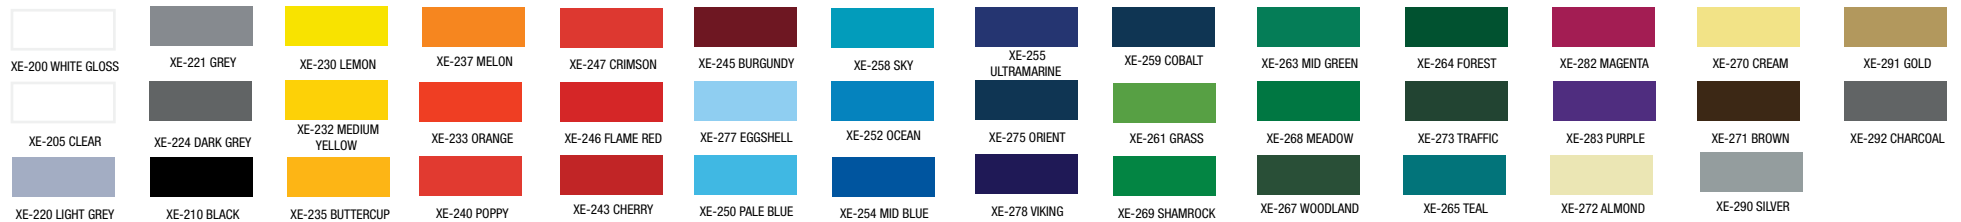

P: 1300 364 687 | W: www.conect.net.au | E: orders@conect.net.au

SHOP ONLINE 24/7 - www.conect.net.au/shop

Prices are exclusive of GST. Prices are accurate at time of printing and are subject to change.