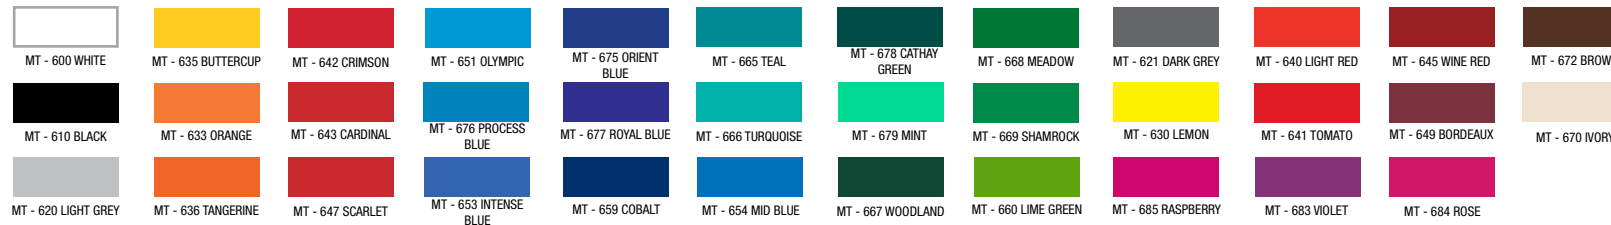

P: 1300 364 687 | W: www.conect.net.au | E: orders@conect.net.au

SHOP ONLINE 24/7 – www.conect.net.au/shop

Prices are exclusive of GST. Prices are accurate at time of printing and are subject to change.