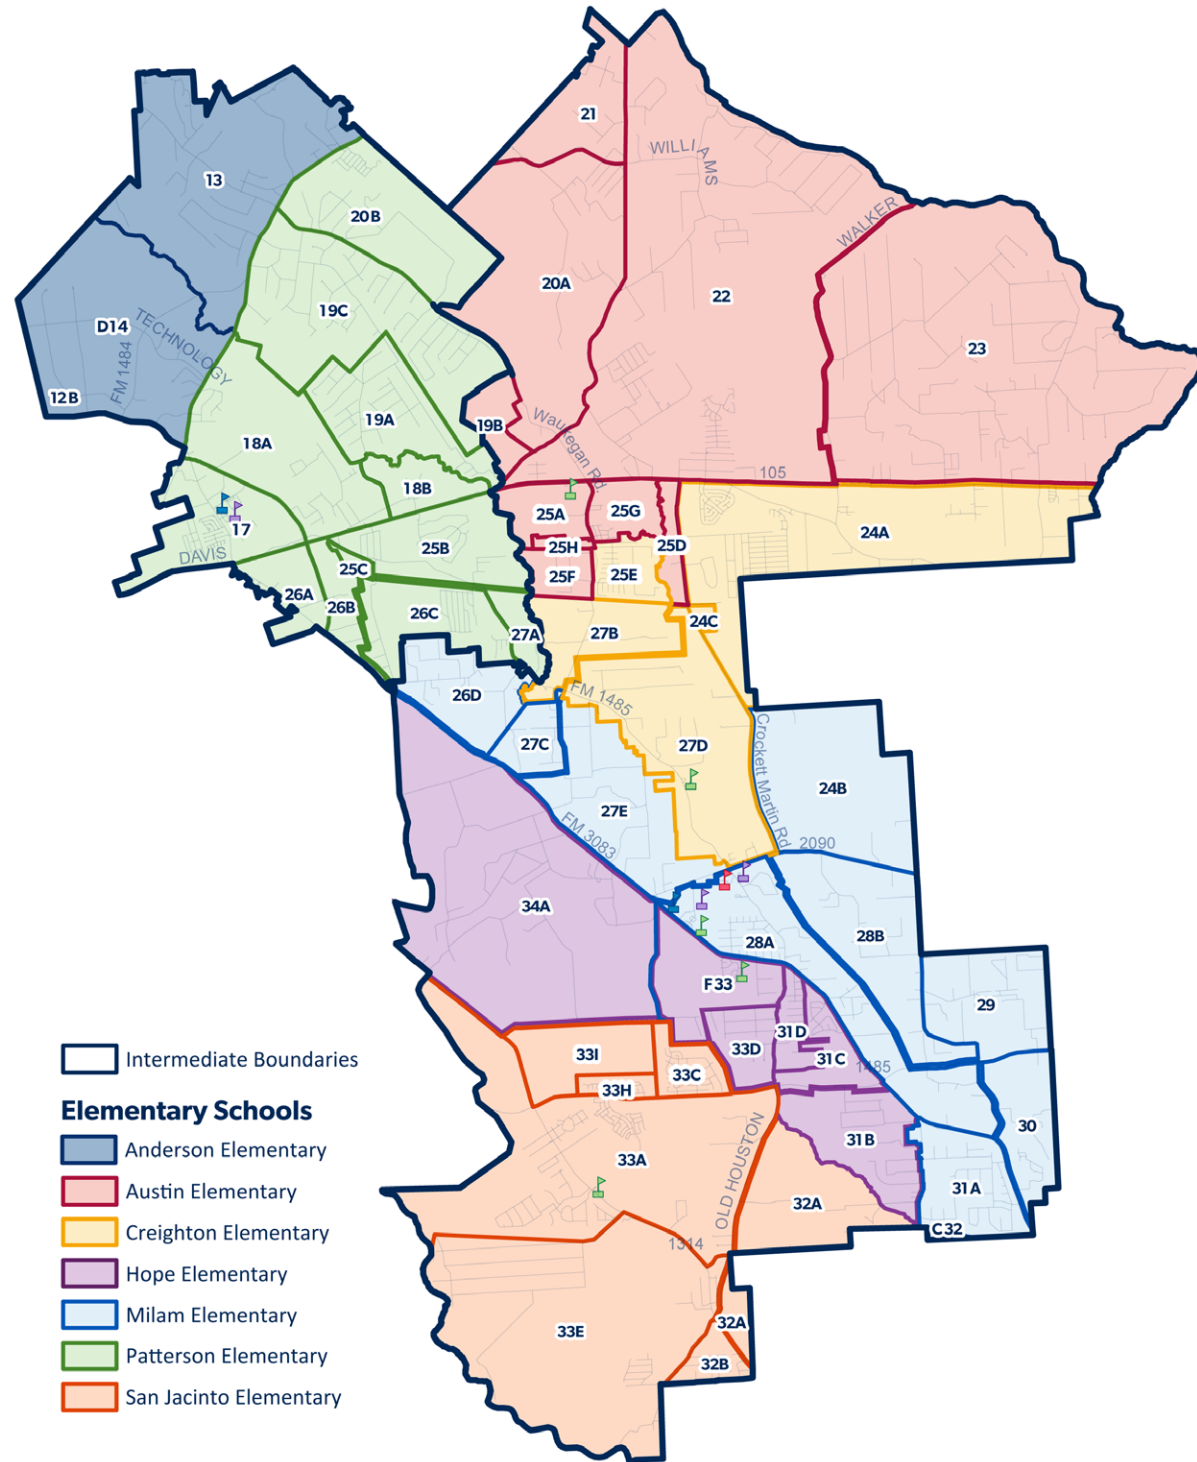

CONROE ISD • CANEY CREEK ELEMENTARY FEEDER MAP

HOPE ELEMENTARY • SCENARIO 7

HOPE ELEMENTARY • SCENARIO 7.0

Zone	Description	From	To	Total Impact
25E	Forest Trace	Austin Elementary	Creighton Elementary	144
27B	Tanglewood Farms 01, Frank Plunk Dr			12
24B	Bulldog Ln, Castlewood Dr, Philmore Ln, Jake Goodrum Rd	Creighton Elementary	Milam Elementary	16
28B	Fire Tower Acres, Tommy Smith Rd, Tower Glen, Deer Ridge			53
26D	Roy Harris Four Corner, SI Terry Rd			38
27C	Crystal Creek Acres, Crater Hill Rd			14
27E	Waukegan (from 3083 to Coon Hollow), Lombard, Massey, Stowe, FM 2090 (between 1485 & 3083), Gentry, Coon Hollow, Eva			41
29	Twin Lakes, Tower Woods			27
30	Lost Lake, McAlister Rd			3
13	Creekside Acres, Northridge, Settlers Crossing, Caney Heights, Hillcrest Acres	Patterson Elementary	Anderson Elementary	104
D14	Sterling Place, Oak Tree Dr			30
26C	Lake Wildwood, Henry Harris Rd, Champion Hills, Masterson Ln	Austin Elementary	Patterson Elementary	110
27A	Tucker, Hart Rd			1
31C	Whispering Pines	Milam Elementary	Hope Elementary	28
31D	Deer Glen West, Country West			119
33D	Pioneer Trails, Western Hill Estates			92
F33	Pine Meadows, Southern Pines			25
34A	Crystal Creek Estates, Gulf Coast Rd, Dewberry Ln			81
31B	Hickory Rd, S Rayburn Dr, Walnut Hills, Acorn Hill Estates, Deer Glen Estates, Forest Trail, Pickering Rd (E of Cooper)	San Jacinto Elementary	Hope Elementary	44
Totals				982

HOPE ELEMENTARY • SCENARIO 7

Enrollment Totals

	Austin	Creighton	Milam	San Jacinto	Patterson	Hope	Anderson
Capacity	900	675	925	775	825	575	775
19-20 Current	979	748	653	558	907	0	567
19-20 Geo	898	677	560	486	800	0	438
	Total	Total	Total	Total	Total	Total	Total
Scenario 7	626	641	407	442	777	389	572

Conroe Independent School District
 Caney Creek Elementary Feeder Map
 Hope Planning Scenario 7

Legend

- inter_zones20_21K12
- EL**
- ANDERSON ELEMENTARY
- AUSTIN ELEMENTARY
- CREIGHTON ELEMENTARY
- HOPE ELEMENTARY
- MILAM ELEMENTARY
- PATTERSON ELEMENTARY
- SAN JACINTO ELEMENTARY