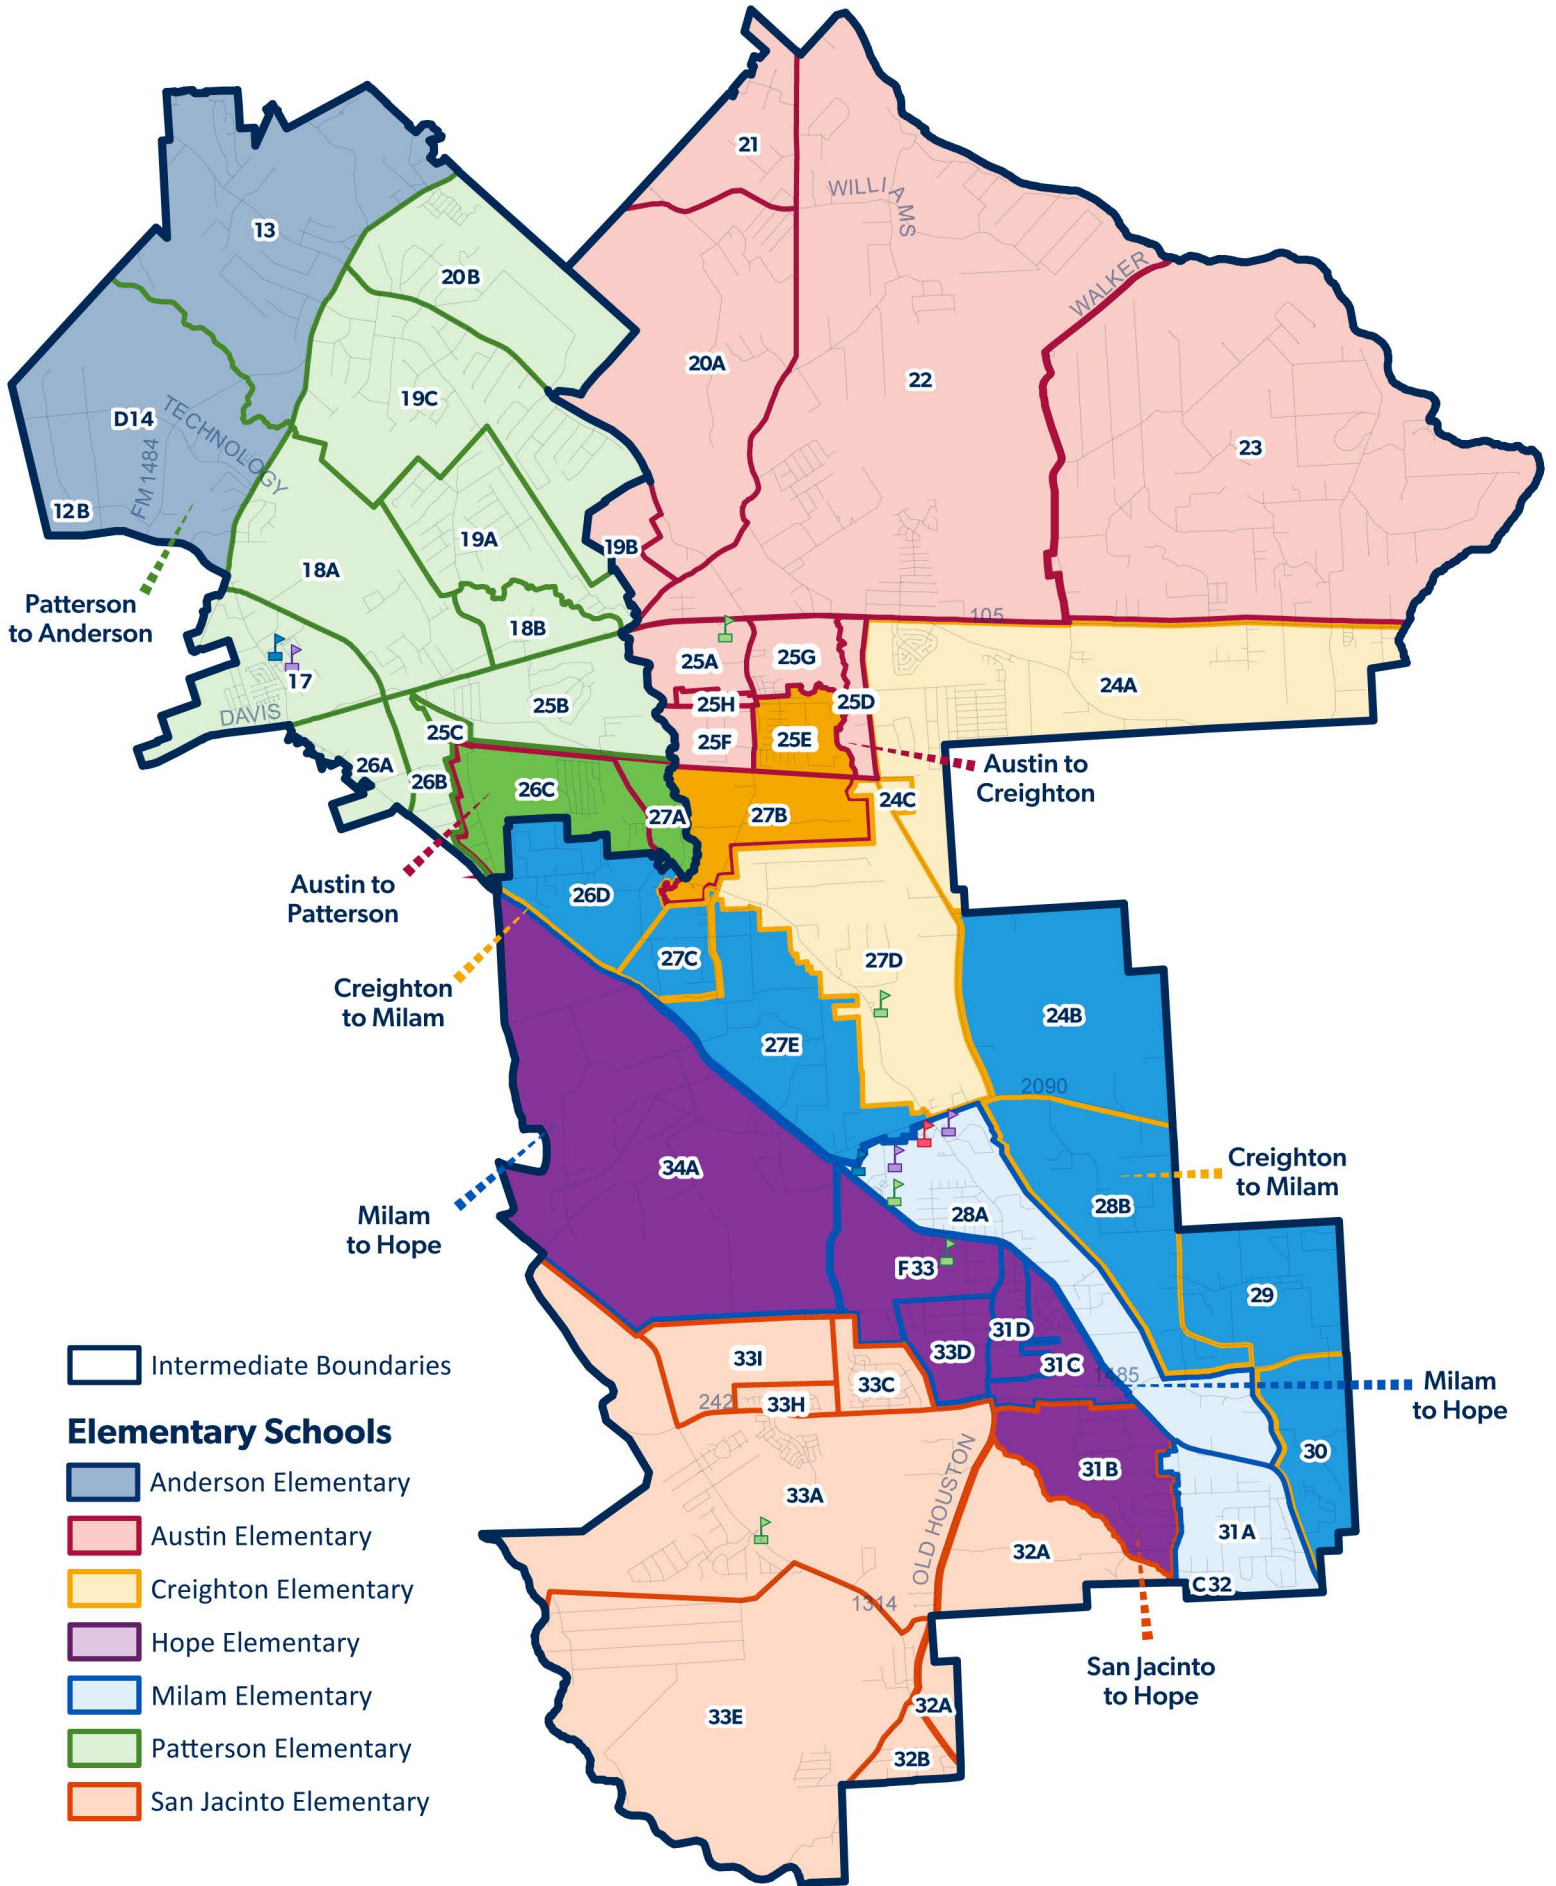

CONROE ISD • CANEY CREEK ELEMENTARY FEEDER MAP

HOPE ELEMENTARY • SCENARIO 7

HOPE ELEMENTARY • SCENARIO 7.0

Zone	Description	From	To	Total Impact
25E	Forest Trace	Austin Elementary	Creighton Elementary	144
27B	Tanglewood Farms 01, Frank Plunk Dr			12
24B	Bulldog Ln, Castlewood Dr, Philmore Ln, Jake Goodrum Rd	Creighton Elementary	Milam Elementary	16
28B	Fire Tower Acres, Tommy Smith Rd, Tower Glen, Deer Ridge			53
26D	Roy Harris Four Corner, SI Terry Rd			38
27C	Crystal Creek Acres, Crater Hill Rd			14
27E	Waukegan (from 3083 to Coon Hollow), Lombard, Massey, Stowe, FM 2090 (between 1485 & 3083), Gentry, Coon Hollow, Eva			41
29	Twin Lakes, Tower Woods			27
30	Lost Lake, McAlister Rd			3
13	Creekside Acres, Northridge, Settlers Crossing, Caney Heights, Hillcrest Acres	Patterson Elementary	Anderson Elementary	104
D14	Sterling Place, Oak Tree Dr			30
26C	Lake Wildwood, Henry Harris Rd, Champion Hills, Masterson Ln	Austin Elementary	Patterson Elementary	110
27A	Tucker, Hart Rd			1
31C	Whispering Pines	Milam Elementary	Hope Elementary	28
31D	Deer Glen West, Country West			119
33D	Pioneer Trails, Western Hill Estates			92
F33	Pine Meadows, Southern Pines			25
34A	Crystal Creek Estates, Gulf Coast Rd, Dewberry Ln			81
31B	Hickory Rd, S Rayburn Dr, Walnut Hills, Acorn Hill Estates, Deer Glen Estates, Forest Trail, Pickering Rd (E of Cooper)	San Jacinto Elementary	Hope Elementary	44
Totals				982

HOPE ELEMENTARY • SCENARIO 7

Enrollment Totals

	Austin	Creighton	Milam	San Jacinto	Patterson	Hope	Anderson
Capacity	900	675	925	775	825	575	775
19-20 Current	979	748	653	558	907	0	567
19-20 Geo	898	677	560	486	800	0	438
	Total	Total	Total	Total	Total	Total	Total
Scenario 7	626	641	407	442	777	389	572

Conroe Independent School District
 Caney Creek Elementary Feeder Map
 Hope Planning Scenario 7

Legend

- inter_zones20_21K12
- EL**
- ANDERSON ELEMENTARY
- AUSTIN ELEMENTARY
- CREIGHTON ELEMENTARY
- HOPE ELEMENTARY
- MILAM ELEMENTARY
- PATTERSON ELEMENTARY
- SAN JACINTO ELEMENTARY