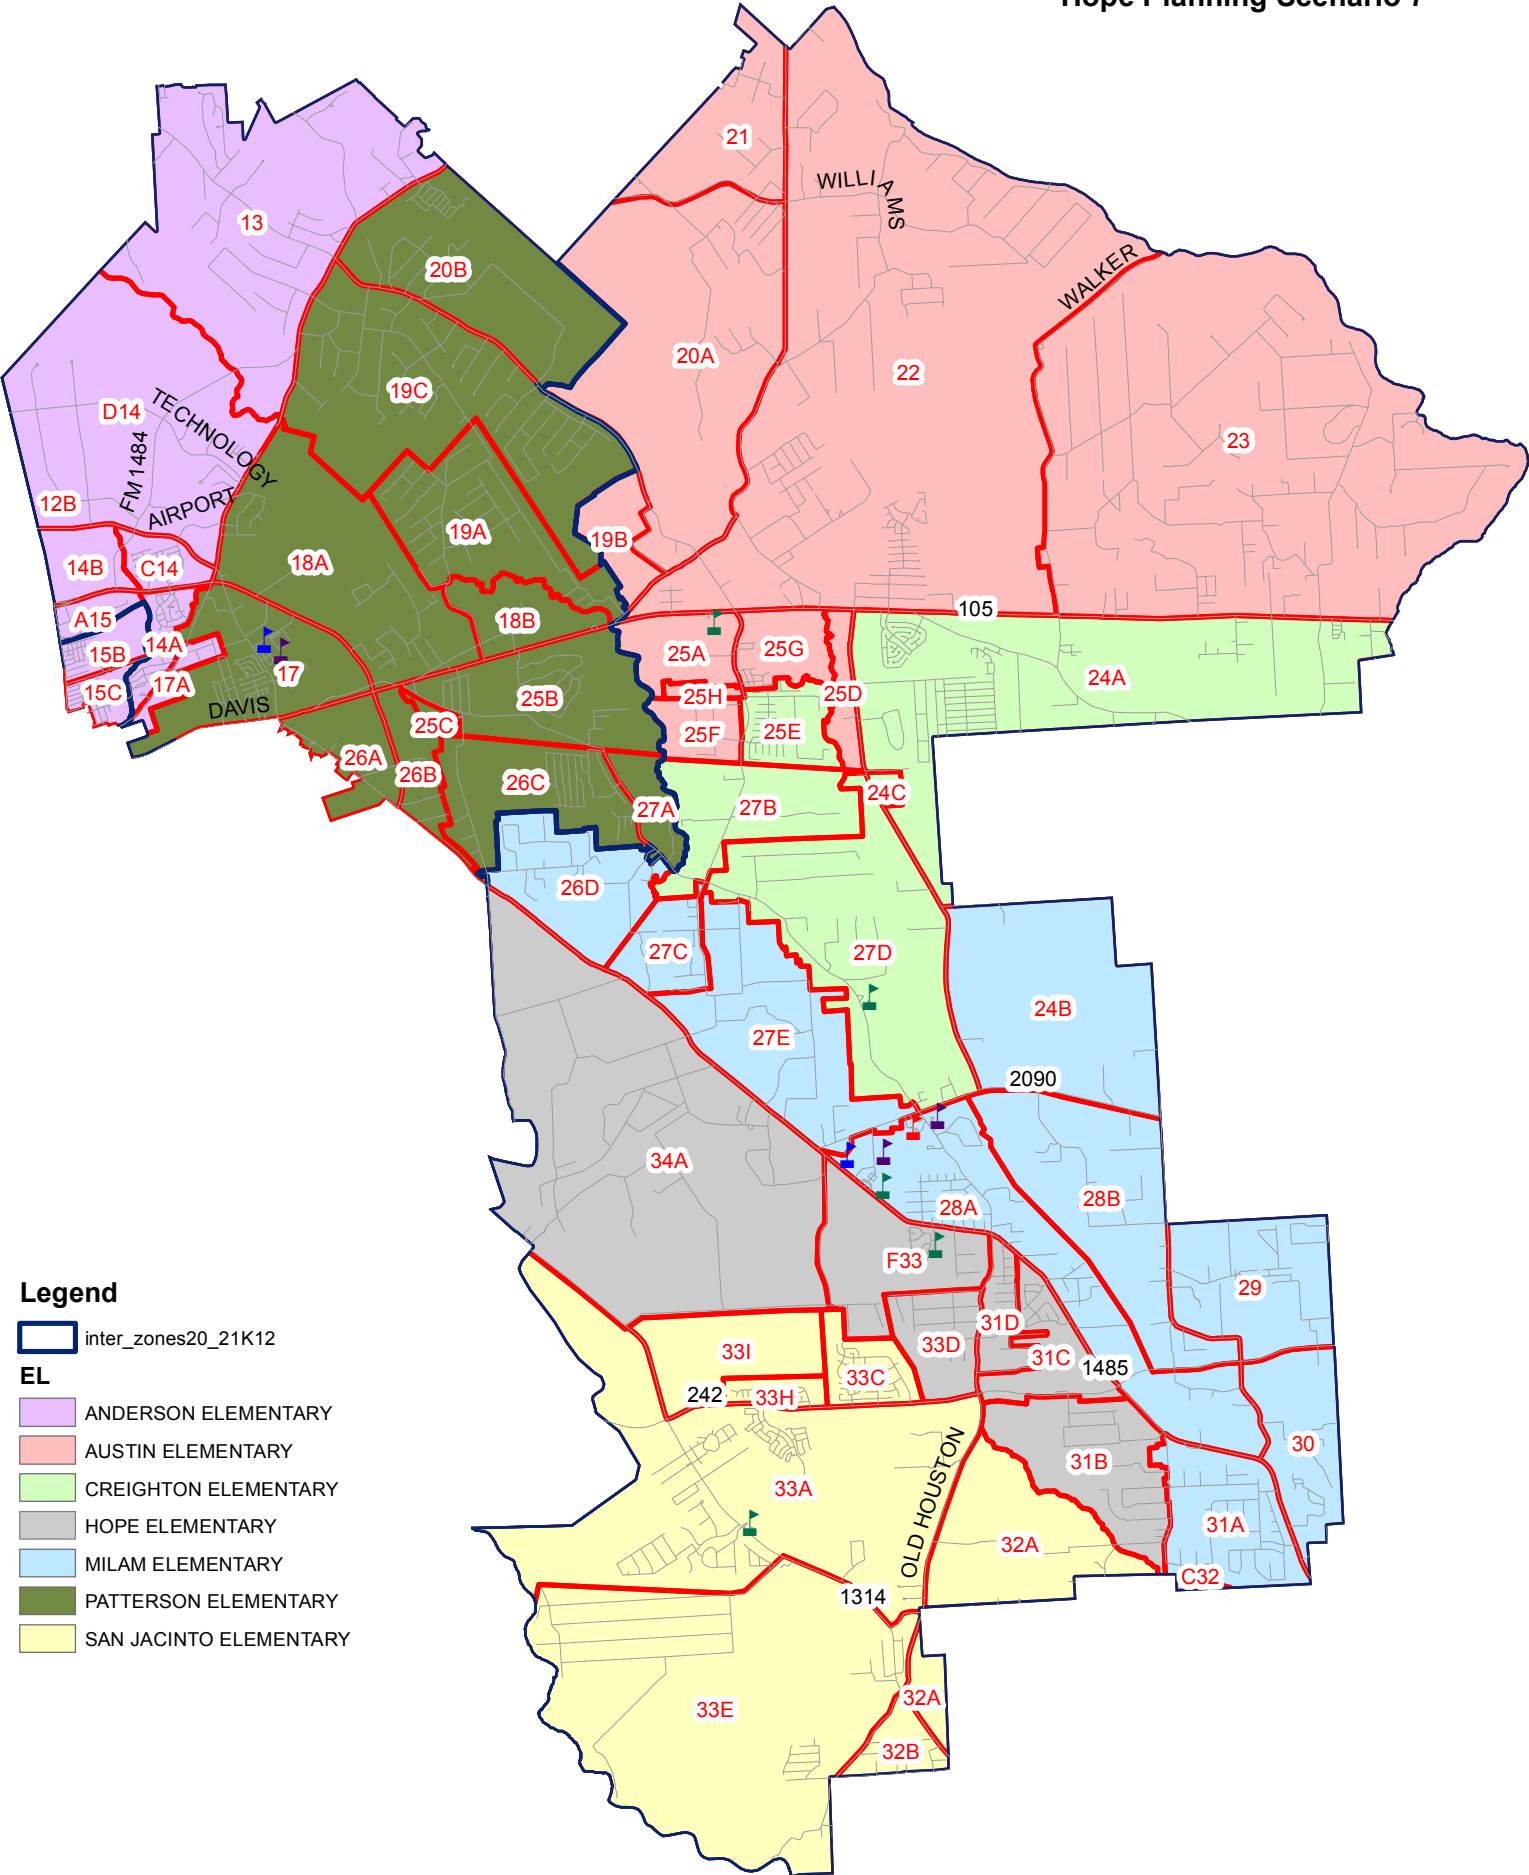

CONROE ISD • CANEY CREEK ELEMENTARY FEEDER MAP

HOPE ELEMENTARY • SCENARIO 7

HOPE ELEMENTARY • SCENARIO 7.0

Zone	Description	From	To	Total Impact
25E	Forest Trace	Austin Elementary	Creighton Elementary	144
27B	Tanglewood Farms 01, Frank Plunk Dr			12
24B	Bulldog Ln, Castlewood Dr, Philmore Ln, Jake Goodrum Rd	Creighton Elementary	Milam Elementary	16
28B	Fire Tower Acres, Tommy Smith Rd, Tower Glen, Deer Ridge			53
26D	Roy Harris Four Corner, SI Terry Rd			38
27C	Crystal Creek Acres, Crater Hill Rd			14
27E	Waukegan (from 3083 to Coon Hollow), Lombard, Massey, Stowe, FM 2090 (between 1485 & 3083), Gentry, Coon Hollow, Eva			41
29	Twin Lakes, Tower Woods			27
30	Lost Lake, McAlister Rd			3
13	Creekside Acres, Northridge, Settlers Crossing, Caney Heights, Hillcrest Acres	Patterson Elementary	Anderson Elementary	104
D14	Sterling Place, Oak Tree Dr			30
26C	Lake Wildwood, Henry Harris Rd, Champion Hills, Masterson Ln	Austin Elementary	Patterson Elementary	110
27A	Tucker, Hart Rd			1
31C	Whispering Pines	Milam Elementary	Hope Elementary	28
31D	Deer Glen West, Country West			119
33D	Pioneer Trails, Western Hill Estates			92
F33	Pine Meadows, Southern Pines			25
34A	Crystal Creek Estates, Gulf Coast Rd, Dewberry Ln			81
31B	Hickory Rd, S Rayburn Dr, Walnut Hills, Acorn Hill Estates, Deer Glen Estates, Forest Trail, Pickering Rd (E of Cooper)	San Jacinto Elementary	Hope Elementary	44
Totals				982

HOPE ELEMENTARY • SCENARIO 7

Enrollment Totals

	Austin	Creighton	Milam	San Jacinto	Patterson	Hope	Anderson
Capacity	900	675	925	775	825	575	775
19-20 Current	979	748	653	558	907	0	567
19-20 Geo	898	677	560	486	800	0	438
	Total	Total	Total	Total	Total	Total	Total
Scenario 7	626	641	407	442	777	389	572

Conroe Independent School District
 Caney Creek Elementary Feeder Map
 Hope Planning Scenario 7

Legend

- inter_zones20_21K12
- EL**
- ANDERSON ELEMENTARY
- AUSTIN ELEMENTARY
- CREIGHTON ELEMENTARY
- HOPE ELEMENTARY
- MILAM ELEMENTARY
- PATTERSON ELEMENTARY
- SAN JACINTO ELEMENTARY