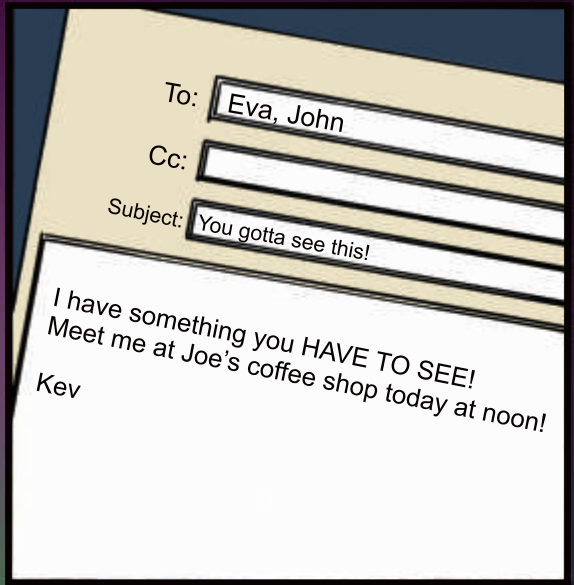

BUT THIS NIGHT IS DIFFERENT...

KNOCK!
KNOCK!
KNOCK!

??

WHOA...!!!

A SHORT TIME LATER.

TOWER OF POWER?

AWWW...MAN!
THAT'S ALL WRONG!!

YEAH, IT WAS AN EYESORE FROM ABOVE. YOU CLEARLY NEED MY HELP, BUD.