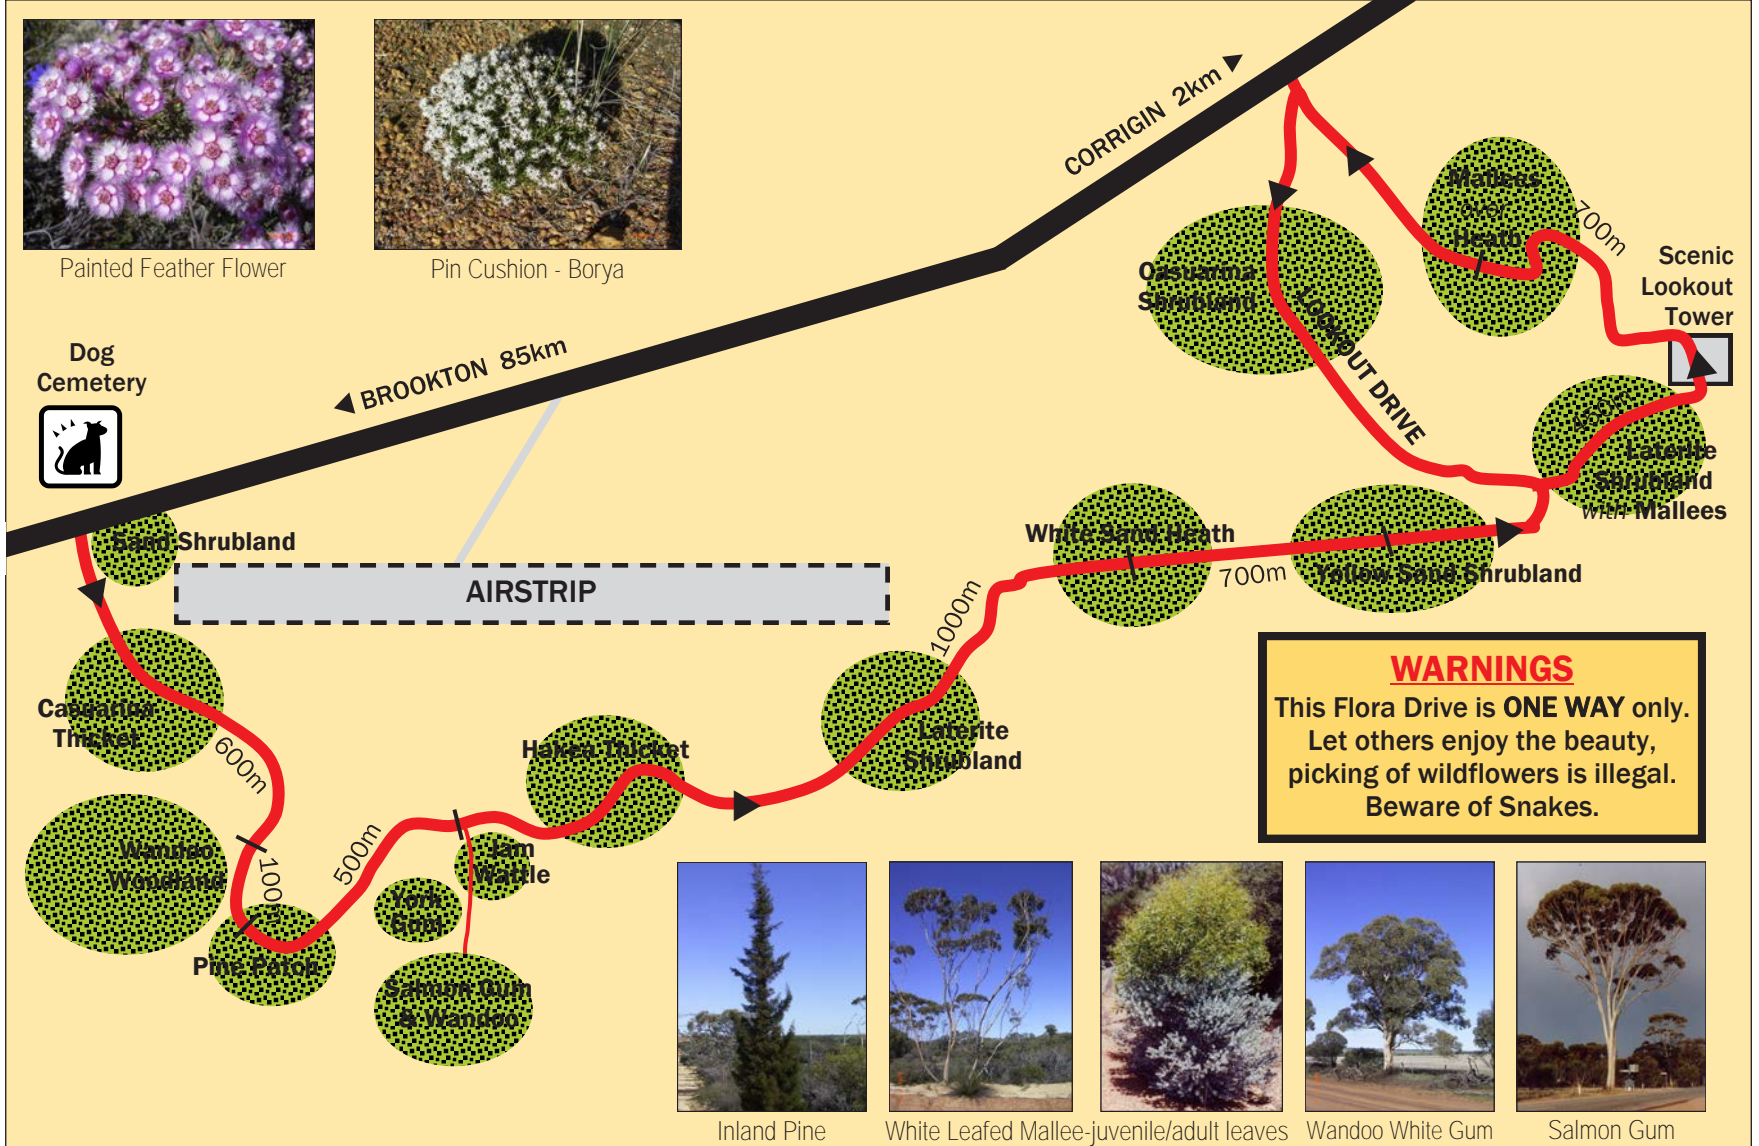

Dampiera lavandulacea

Dryandra ferruginea

WILDFLOWER DRIVE
CORRIGIN
 Entry Opposite the Dog Cemetery
 5km West of Corrigin

Cauliflower Verticordia bush

Cauliflower Verticordia flowers

Sundew - Drosera

Hakea gilbertii

Woody Pear Fruit

Marble Hakea fruit

Painted Feather Flower

Pin Cushion - Borya

Verticordia chrysantha

Dog Cemetery

Blue China Orchid

Hibbertia

WARNINGS
 This Flora Drive is **ONE WAY** only.
 Let others enjoy the beauty,
 picking of wildflowers is illegal.
 Beware of Snakes.