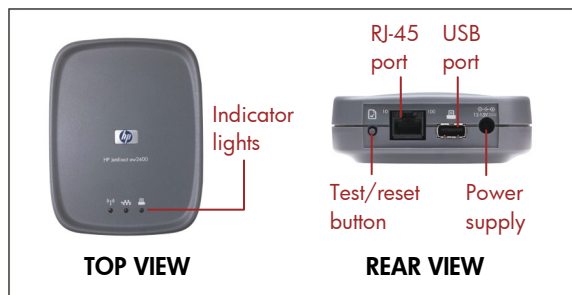

HP Jetdirect ew2400

802.11g Wireless and Fast Ethernet External Print Server

Technical specifications