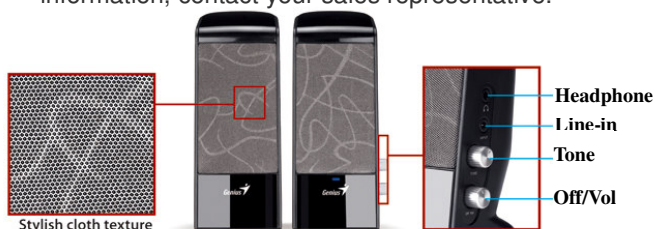

New J series Speakers

SP-J200: 5 watt RMS Stereo speakers

SP-J330: 8 watt RMS Stereo speakers

Genius now releases its new stereo stylish speaker system, J series. This includes the SP-J200 (five watts) and the SP-J330 (eight watts) for PC or mp3 player. The new J series provides high quality acoustics with a built-in high performance 2" unit driver. Its surface is a high glossy interface and the unique stylish cloth texture makes both systems look elegant. This stylish and sleek looking design is ideal for your PC and notebook as well. Other features include a line-in jack, headphone jack, volume, and tone adjustment. SP-J330 has an extra 3D surround effect. If you want an elegant stylish 2.0ch speaker, the J series speaker system will be your best choice. For more information, contact your sales representative.

SP-J200

Date Available
✦ J200: Dec. 10, 2008
✦ J330: Dec. 20, 2008