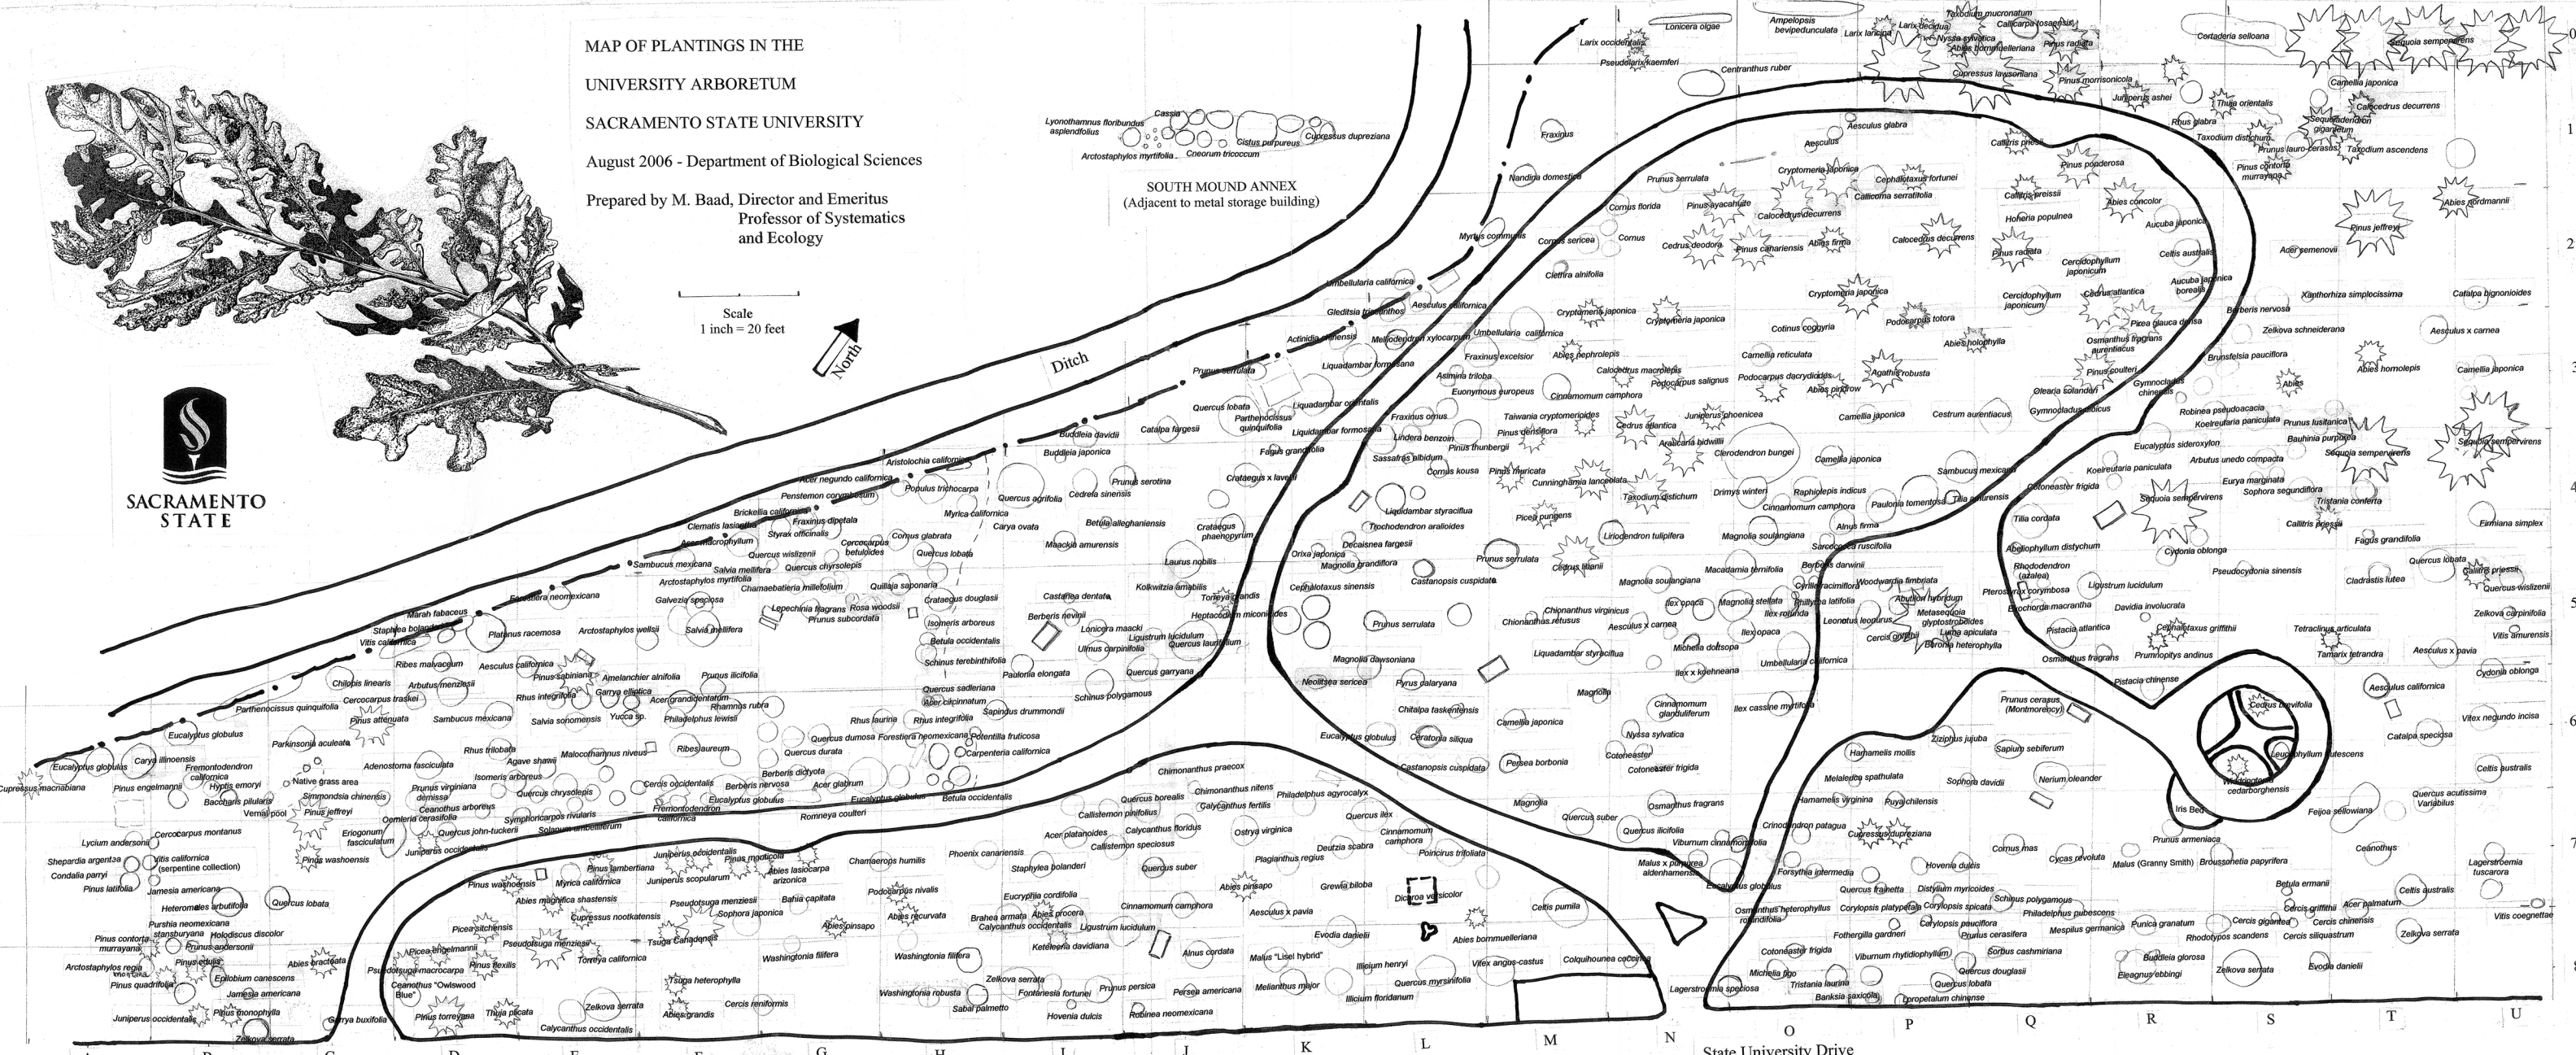

MAP OF PLANTINGS IN THE  
UNIVERSITY ARBORETUM

SACRAMENTO STATE UNIVERSITY

August 2006 - Department of Biological Sciences

Prepared by M. Baad, Director and Emeritus  
Professor of Systematics  
and Ecology

Scale  
1 inch = 20 feet

SACRAMENTO  
STATE

SOUTH MOUND ANNEX  
(Adjacent to metal storage building)

Ditch

State University Drive