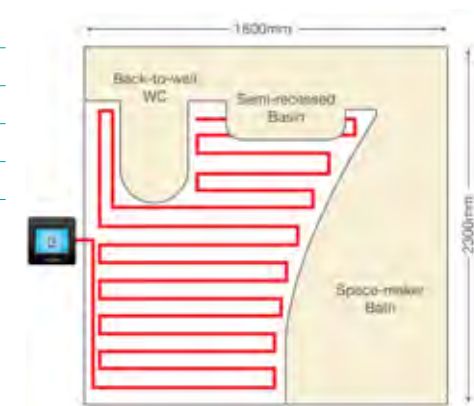

#### MIRAGE TOUCHSCREEN THERMOSTAT

Time display, holiday function, key-lock, hold function, internal & floor sensor selection, floor high temperature protection, off time frost protection.

69683	£177.00
-------	---------