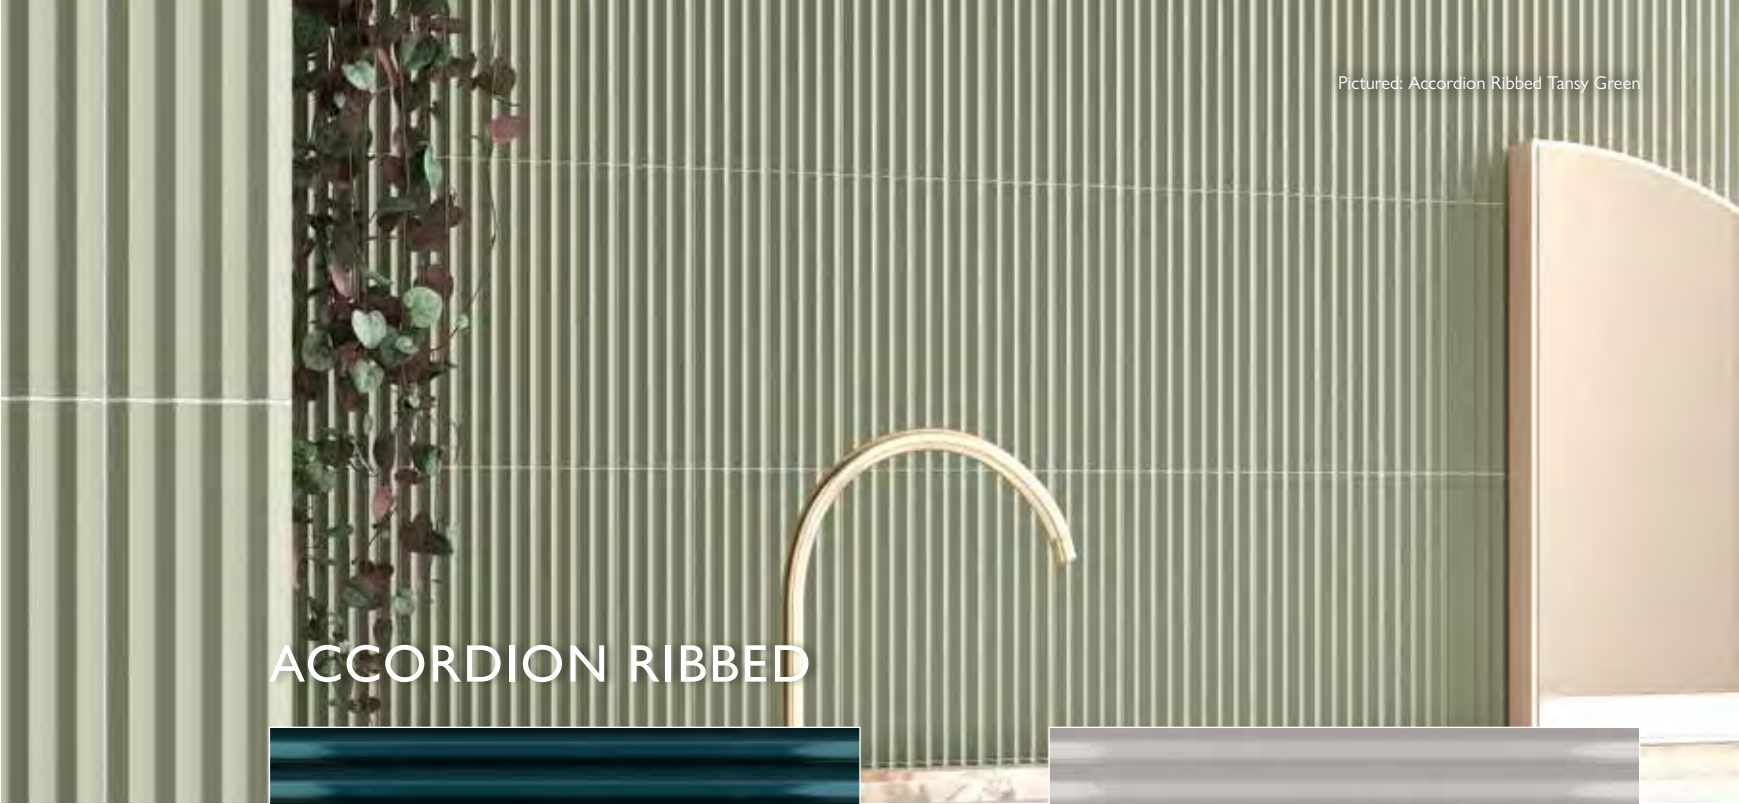

## ACCORDION RIBBED

**GLACIER**  
163110

**ALOE**  
163108

**LAUREN GREEN**  
163112

**WHITE**  
163115

Size (mm)	Price per Tile	Price per m <sup>2</sup>
200 x 50	£0.74	£74.00

Size (mm)	Suitable For	Finish	Material	Tile Thickness	Quantity per m <sup>2</sup>	Slip Rating	Rectified
200 x 50	Wall	Matt	Ceramic	8mm	100	-	-