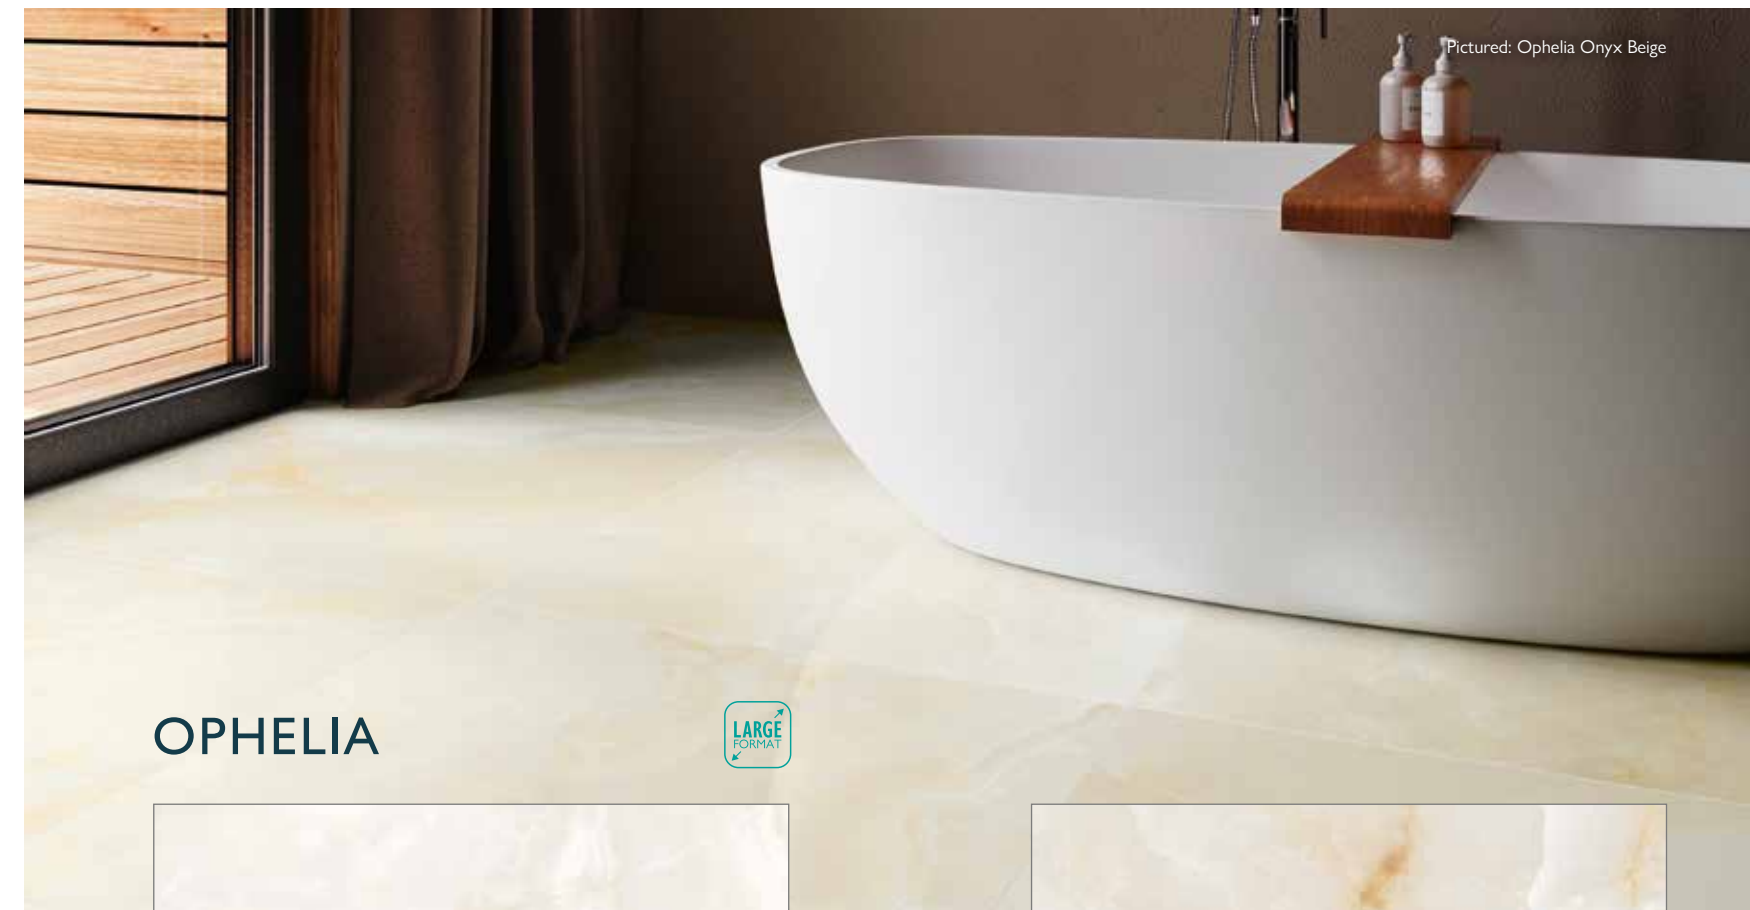

SALERNO

BLACK CHEVRON

Size (mm)	Code	Price per Tile	Price per m²
400 x 80	138793	£2.43	£76.00

Black Chevron - Sold per box only - Box comprises of 15 x Left & 15 x Right tiles

BLACK

Size (mm)	Code	Price per Tile	Price per m²
900 x 150	138794	£7.16	£53.00
228 x 198	138673	£2.54	£69.00

Size (mm)	Suitable For	Finish	Material	Tile Thickness	Quantity per m²	Slip Rating	Rectified
900 x 150	Wall/Floor	Matt	Porcelain	9mm	7.41	R9	-
400 x 80	Wall/Floor	Matt	Porcelain	9mm	31.25	R9	-
228 x 198	Wall/Floor	Matt	Porcelain	9mm	27.17	R9	-

CALCUTTA

MAJESTIC CHEVRON

Size (mm)	Code	Price per Tile	Price per m²
400 x 80	138795	£2.43	£76.00

Majestic Chevron - Sold per box only - Box comprises of 15 x Left & 15 x Right tiles

MAJESTIC

Size (mm)	Code	Price per Tile	Price per m²
900 x 150	138796	£7.16	£53.00
228 x 198	138674	£2.54	£69.00

Size (mm)	Suitable For	Finish	Material	Tile Thickness	Quantity per m²	Slip Rating	Rectified
900 x 150	Wall/Floor	Matt	Porcelain	9mm	7.41	R9	-
400 x 80	Wall/Floor	Matt	Porcelain	9mm	31.25	R9	-
228 x 198	Wall/Floor	Matt	Porcelain	9mm	27.17	R9	-

SUMMERVILLE

PEARL

Size (mm)	Code	Price per Tile	Price per m²	Finish
1200 x 600	165444	£63.36	£88.00	Polished
1200 x 600	165445	£56.16	£76.00	Matt

Size (mm)	Suitable For	Finish	Material	Tile Thickness	Quantity per m²	Slip Rating	Rectified
1200 x 600	Wall/Floor	Polished	Porcelain	10.5mm	1.39	-	•
1200 x 600	Wall/Floor	Matt	Porcelain	10.5mm	1.39	-	•

OPHELIA

ONYX BLANCO

Size (mm)	Code	Price per Tile	Price per m²
1200 x 600	131438	£59.04	£82.00

ONYX BEIGE

Size (mm)	Code	Price per Tile	Price per m²
1200 x 600	135840	£59.04	£82.00

Size (mm)	Suitable For	Finish	Material	Tile Thickness	Quantity per m²	Slip Rating	Rectified
1200 x 600	Wall/Floor	Polished	Porcelain	9.8mm	1.39	-	•