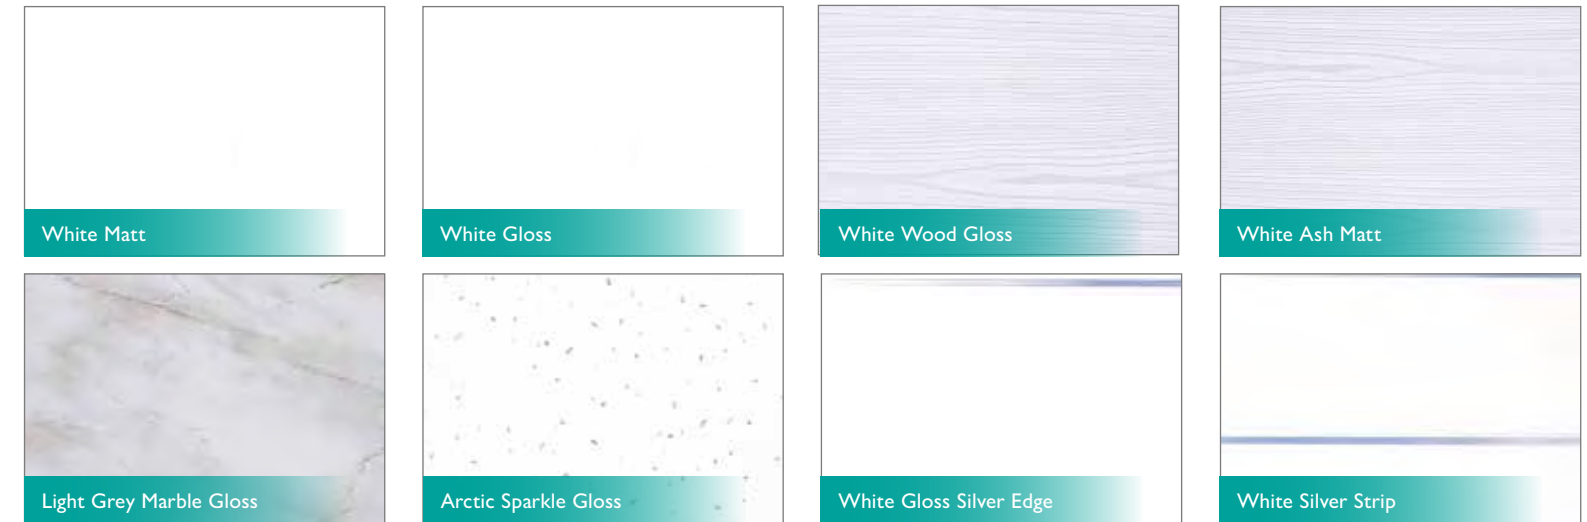

WATERPROOF PVC CEILING & WALL PANELS

H 2.7m x W 250mm x D 5mm & H 2.7m x W 200mm x D 6mm