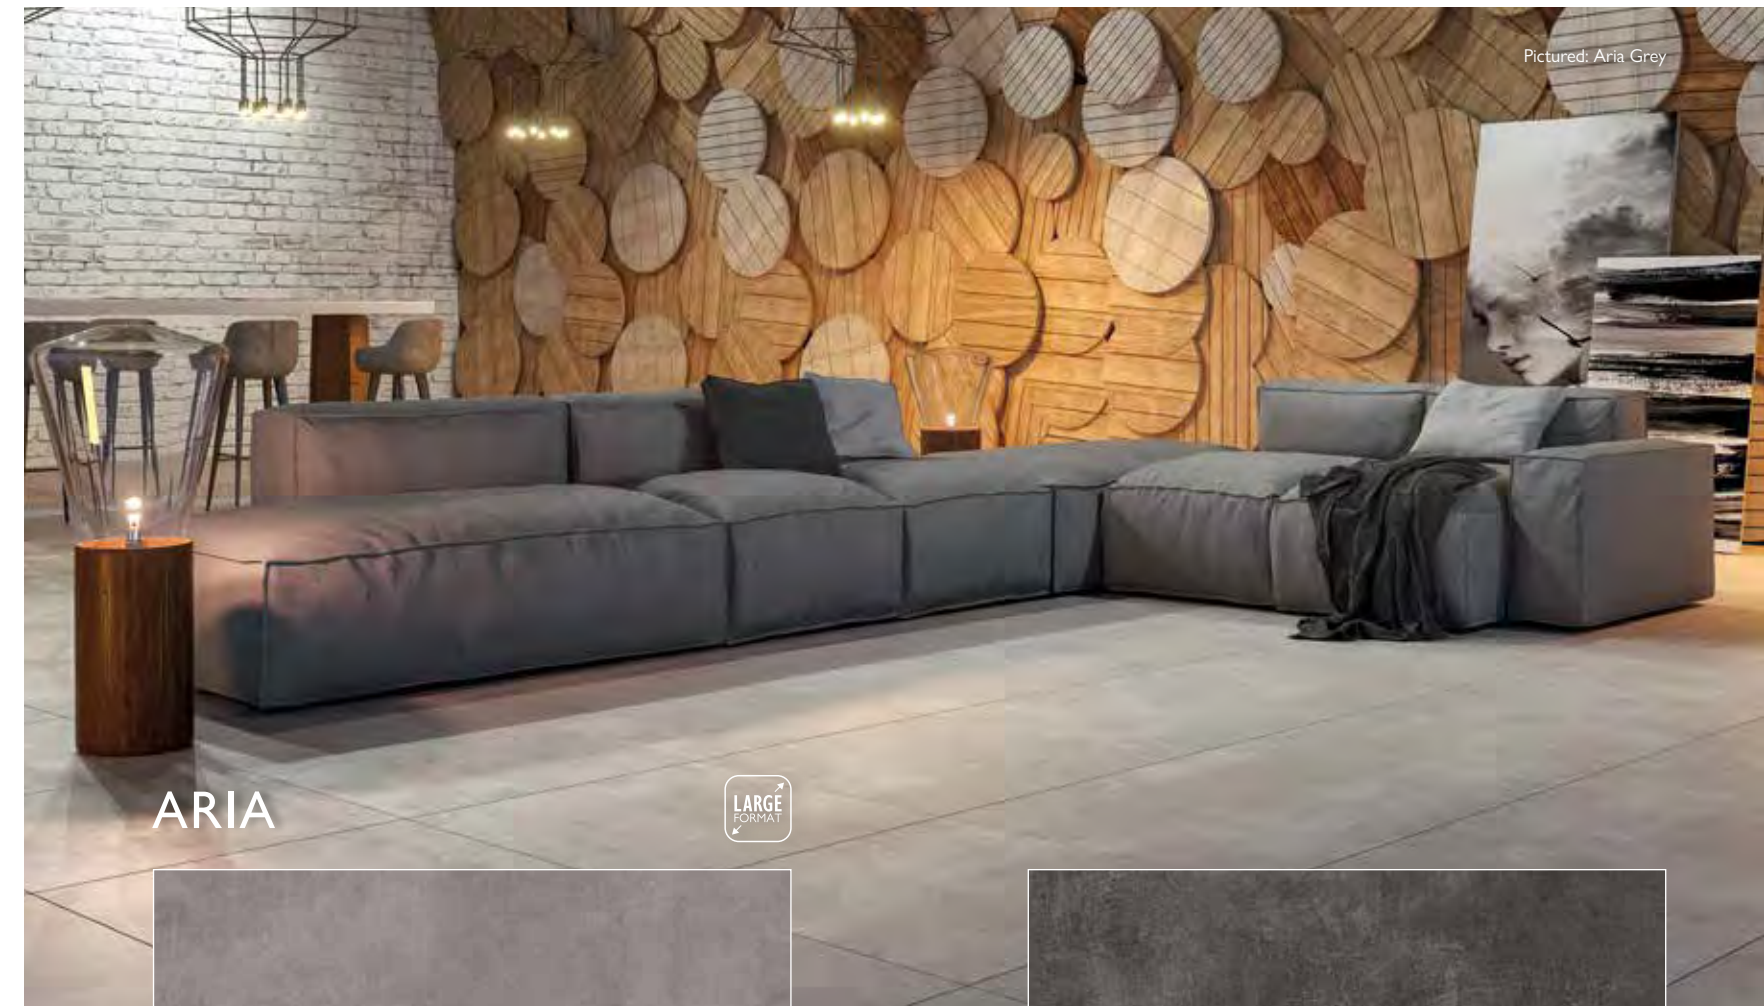

GANDI

Size (mm)	Suitable For	Finish	Material	Tile Thickness	Quantity per m²	Slip Rating	Rectified
1200 x 1200	Wall/Floor	Matt	Porcelain	10mm	0.69	R10B	•
1200 x 600	Wall/Floor	Matt	Porcelain	10.5mm	1.39	R10	•
900 x 900	Wall/Floor	Matt	Porcelain	10.5mm	1.23	R10	•
600 x 600	Wall/Floor	Matt	Porcelain	9.5mm	2.78	R10	•
600 x 300	Wall/Floor	Matt	Porcelain	9.5mm	5.56	R10	•
290 x 250	Wall/Floor	Matt	Porcelain	11mm	17.99	R10	-

ARENA

Size (mm)	Code	Price per Tile	Price per m²
1200 x 1200	147043	£109.44	£76.00
1200 x 600	128481	£47.52	£66.00
900 x 900	128477	£59.94	£74.00
600 x 600	128473	£16.92	£47.00
600 x 300	128483	£8.46	£47.00
290 x 250	128482	£3.84	£69.00

PERLA

Size (mm)	Code	Price per Tile	Price per m²
1200 x 1200	147045	£109.44	£76.00
1200 x 600	128478	£47.52	£66.00
900 x 900	128474	£59.94	£74.00
600 x 600	128470	£16.92	£47.00
600 x 300	104903	£8.46	£47.00
290 x 250	104900	£3.84	£69.00

GRIS

Size (mm)	Code	Price per Tile	Price per m²
1200 x 1200	147042	£109.44	£76.00
1200 x 600	128479	£47.52	£66.00
900 x 900	128475	£59.94	£74.00
600 x 600	128471	£16.92	£47.00
600 x 300	104904	£8.46	£47.00
290 x 250	104901	£3.84	£69.00

MARENGO

Size (mm)	Code	Price per Tile	Price per m²
1200 x 1200	147044	£109.44	£76.00
1200 x 600	128480	£47.52	£66.00
900 x 900	128476	£59.94	£74.00
600 x 600	128472	£16.92	£47.00
600 x 300	104905	£8.46	£47.00
290 x 250	104902	£3.84	£69.00

ZERO

SMOKE

Size (mm)	Code	Price per Tile	Price per m²
800 x 400	69159	£24.32	£76.00

Size (mm)	Suitable For	Finish	Material	Tile Thickness	Quantity per m²	Slip Rating	Rectified
800 x 400	Wall/Floor	Matt	Porcelain	10mm	3.13	R9	•

ARIA

GREY

Size (mm)	Code	Price per Tile	Price per m²
1200 x 600	69558	£61.92	£86.00

Size (mm)	Suitable For	Finish	Material	Tile Thickness	Quantity per m²	Slip Rating	Rectified
1200 x 600	Wall/Floor	Matt	Porcelain	10.2mm	1.39	-	•

BLACK