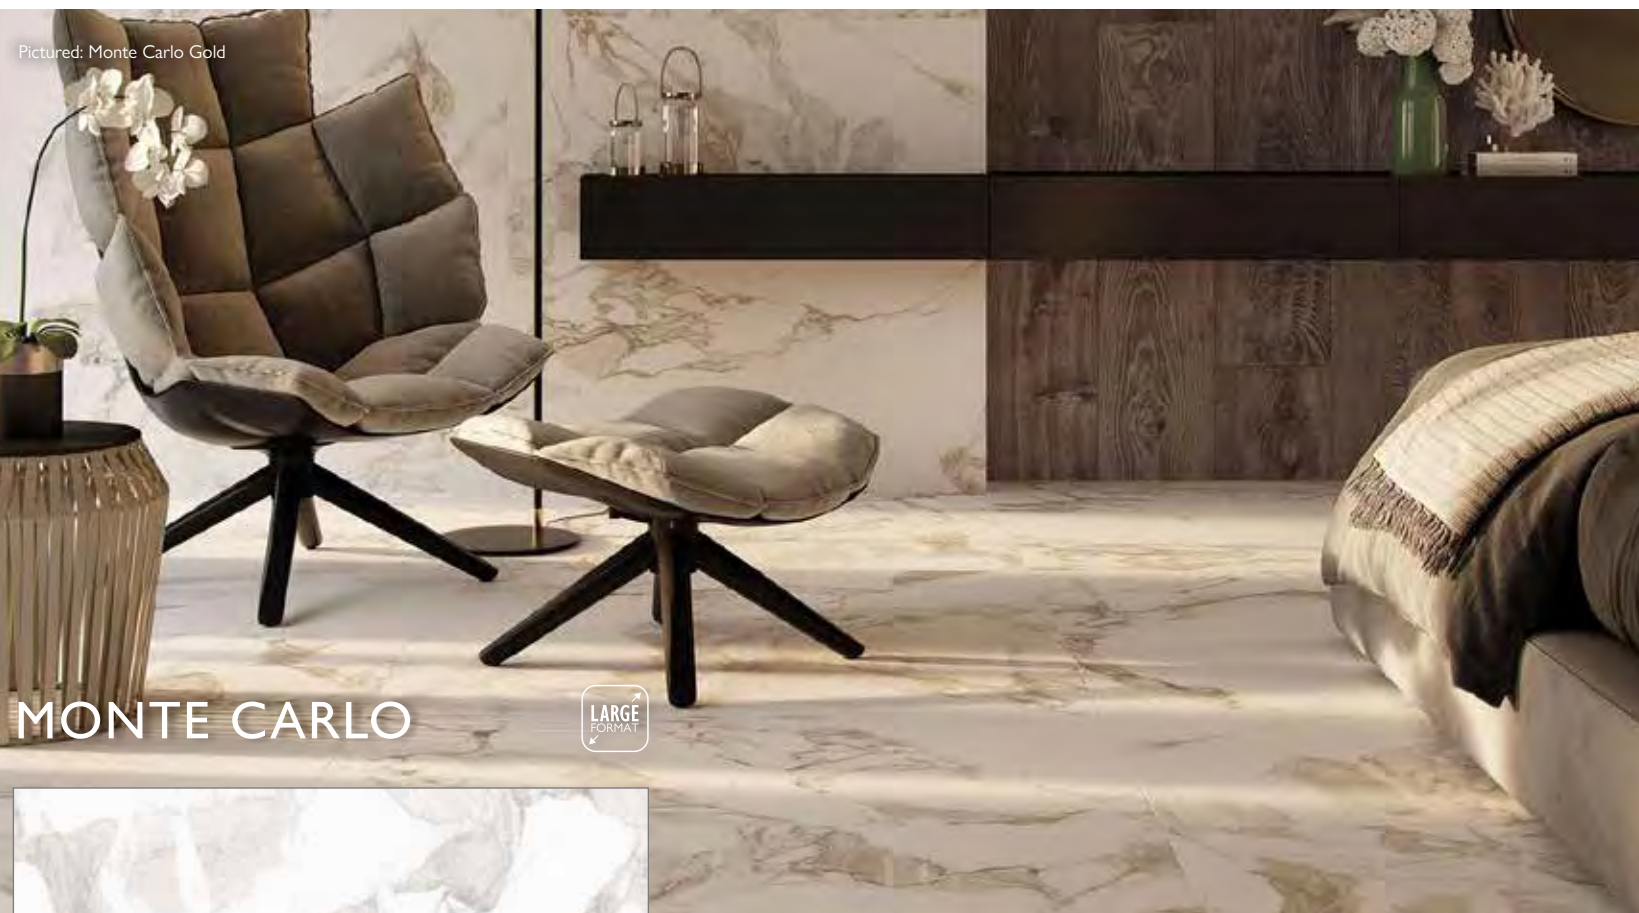

BEIGE

Size (mm)	Code	Price per Tile	Price per m²
1200 x 450	165278	£27.00	£50.00

Size (mm)	Suitable For	Finish	Material	Tile Thickness	Quantity per m²	Slip Rating	Rectified
1200 x 450	Wall/Floor	Matt	Porcelain	7.2mm	1.85	R9	•

Pictured: Monte Carlo Gold

MONTE CARLO