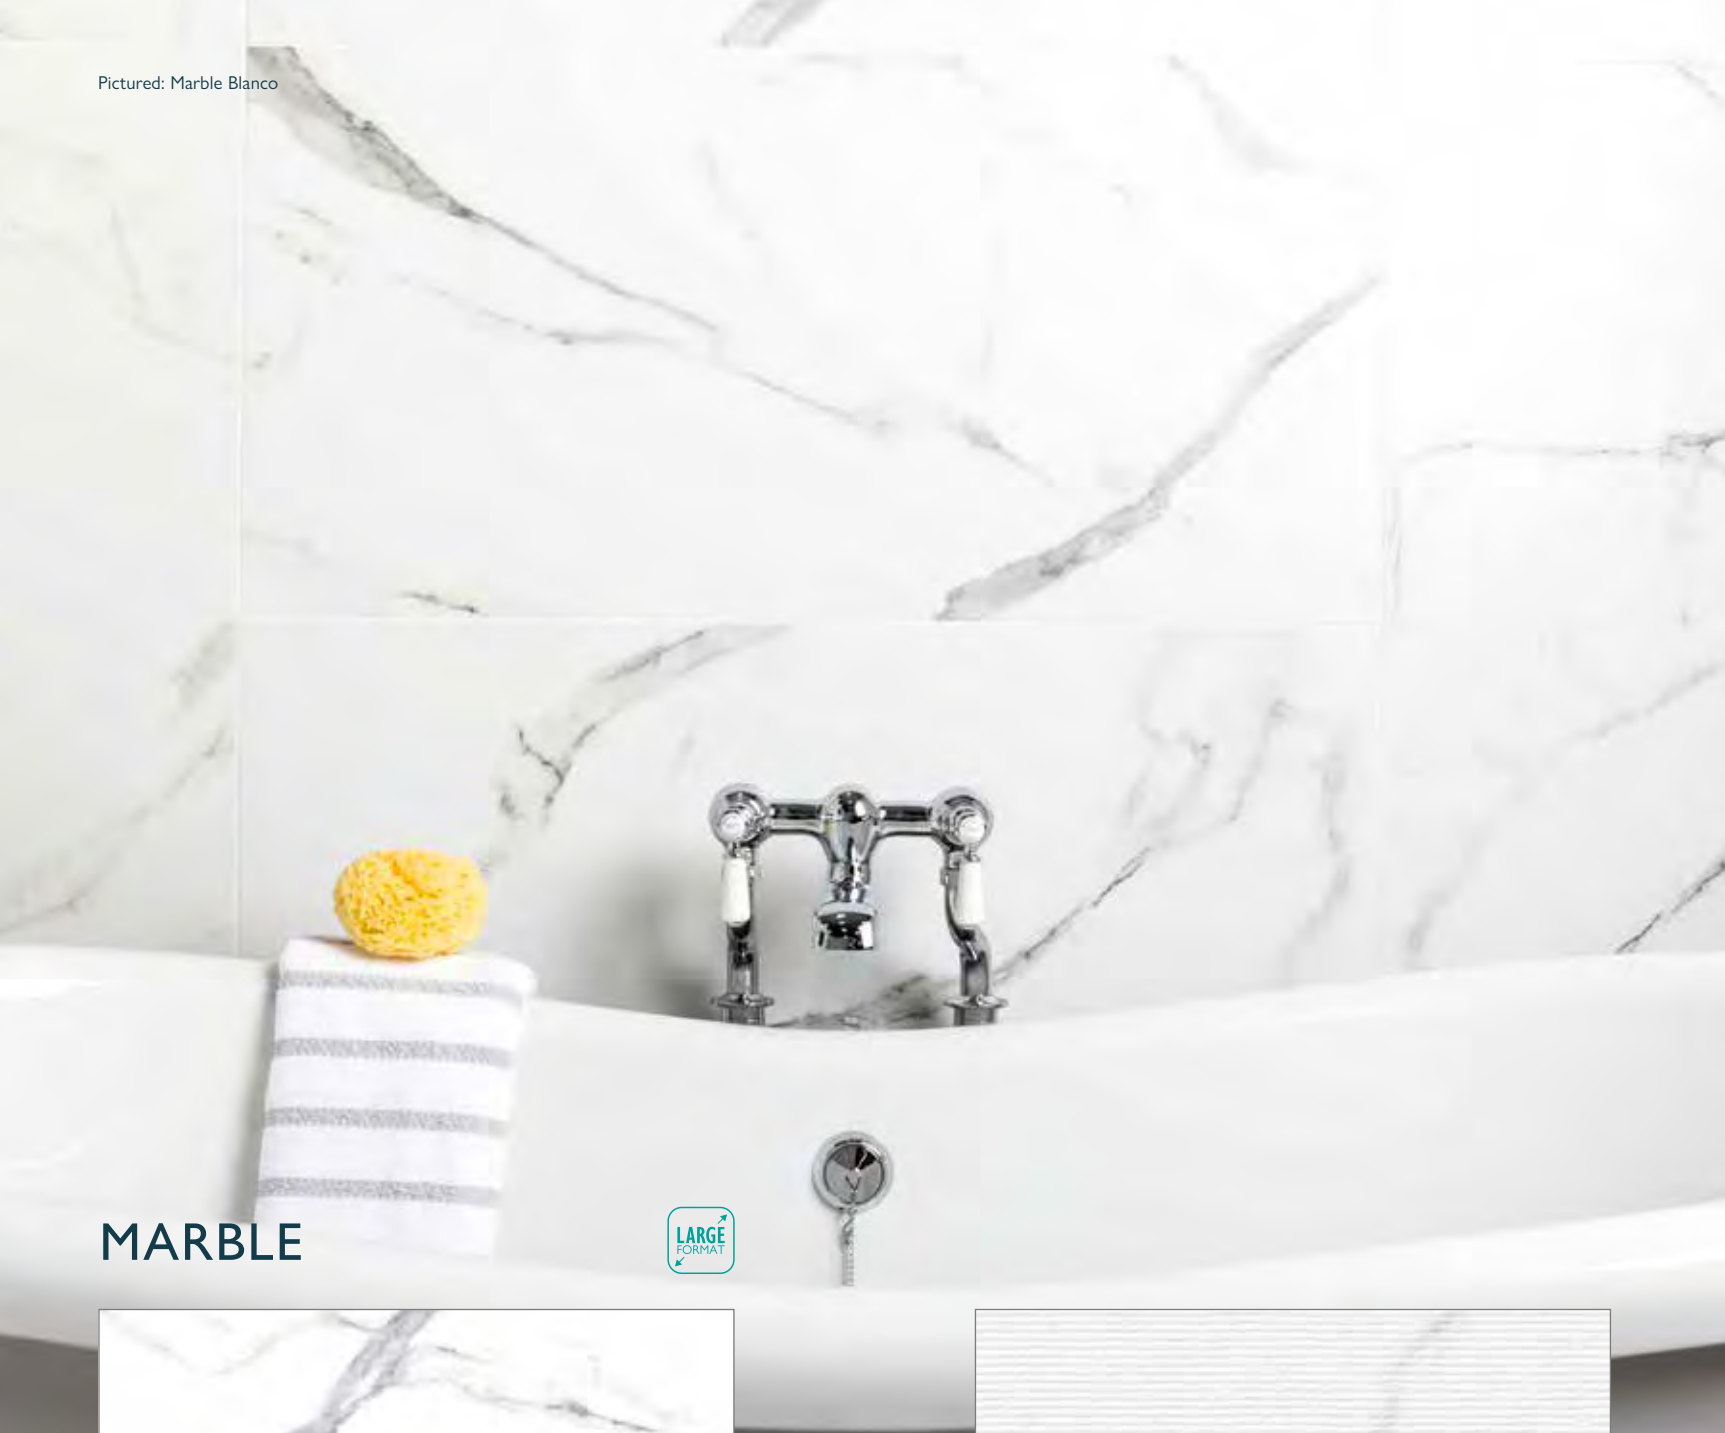

MARBLE

BLANCO

Size (mm)	Code	Price per Tile	Price per m²
500 x 200	50273	£3.40	£34.00

BLANCO LINE

Size (mm)	Code	Price per Tile	Price per m²
500 x 200	50274	£3.60	£36.00

Size (mm)	Suitable For	Finish	Material	Tile Thickness	Quantity per m²	Slip Rating	Rectified
500 x 200	Wall	Lappato	Ceramic	9.3mm	10	-	-

INFINITE

WHITE

Size (mm)	Code	Price per Tile	Price per m²
1200 x 600	104928	£63.36	£88.00
600 x 600	139170	£23.40	£65.00
600 x 300	139171	£11.70	£65.00

Size (mm)	Suitable For	Finish	Material	Tile Thickness	Quantity per m²	Slip Rating	Rectified
1200 x 600	Wall/Floor	Polished	Porcelain	10.3mm	1.39	-	•
600 x 600	Wall/Floor	Polished	Porcelain	10.3mm	2.78	-	•
600 x 300	Wall/Floor	Polished	Porcelain	10.3mm	5.56	-	•