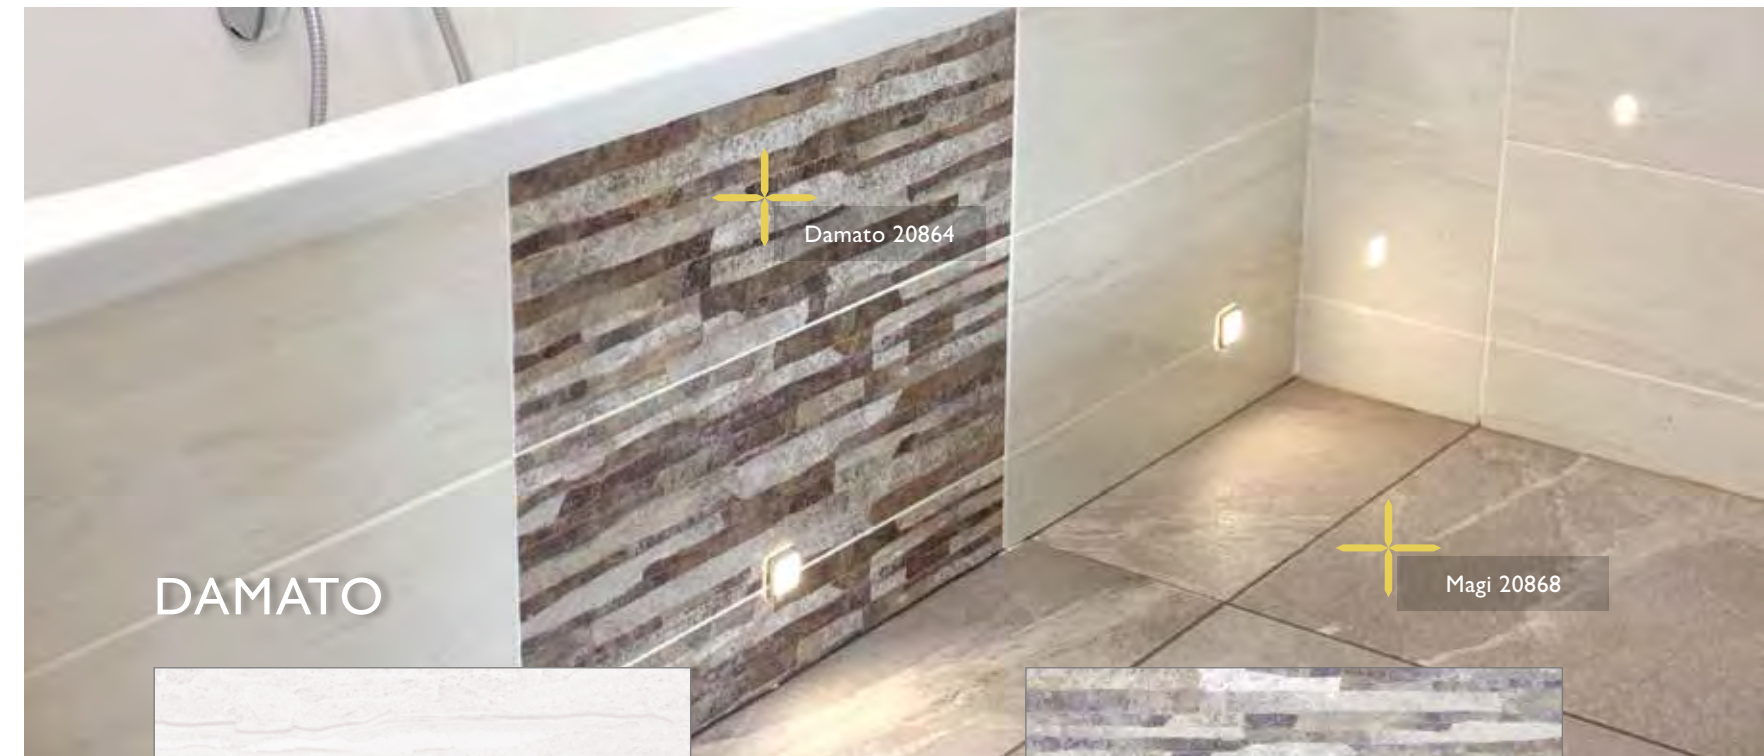

## ANTHRACITE

Size (mm)	Code	Price per Tile	Price per m <sup>2</sup>
495 x 495	24475	£9.31	£38.00

Size (mm)	Suitable For	Finish	Material	Tile Thickness	Quantity per m <sup>2</sup>	Slip Rating	Rectified
495 x 495	Wall/Floor	Matt	Porcelain	8.5mm	4.08	R10	-