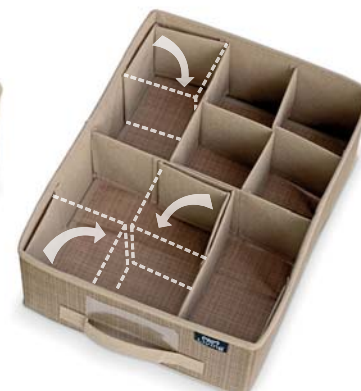

911014

> **Divisore con scomparti personalizzabili**
> **Drawer divider with adjustable compartments**

SIZES: 35x26,5x12cm
MATERIAL: Polyester+PP+Cardboard
PCS/CART.: 6
EAN CODE: 8001410079572