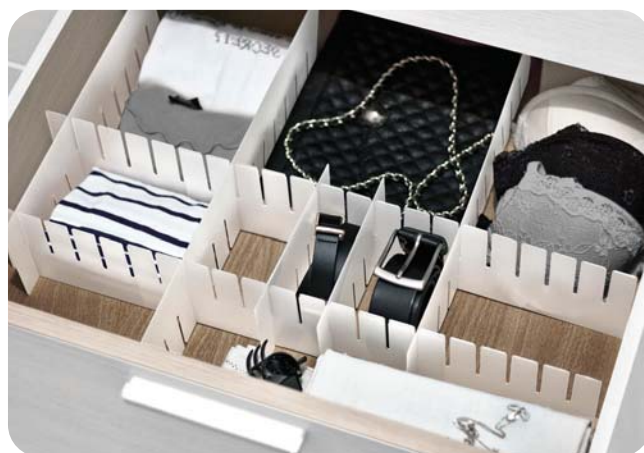

911030

8 PEZZI PCS.

> **8 Barre organizza cassetti**
> **8 Bars drawers organizers**

SIZES: 40x8cm
MATERIAL: Polypropylene
PCS/CART.: 16
EAN CODE: 8001410072665