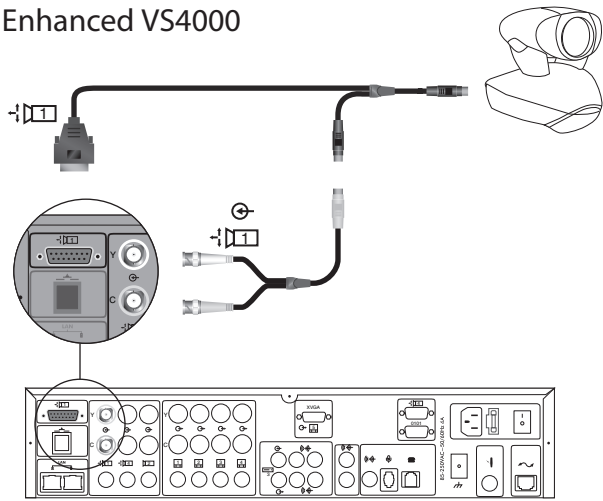

Setting up the PowerCam Camera

Main Camera

iPower 9000,
Enhanced VS4000,
VSX Component Systems

VS4000

Auxiliary Camera

iPower 9000

VS4000
Enhanced VS4000

ViewStation FX

VSX Component Systems

VSX Set-top Systems

1

Main

Aux

2

www.polycom.com

© 2005, Polycom, Inc. All rights reserved. Polycom®, the Polycom logo, and ViewStation® are registered trademarks, and PowerCam™, iPower™, VS4000™, and VSX™ are trademarks of Polycom, Inc.

1725-21216-005/A

3

Enhanced VS4000

VS4000

VSX 8000

VSX 7000e

iPower 9000

4 continued...