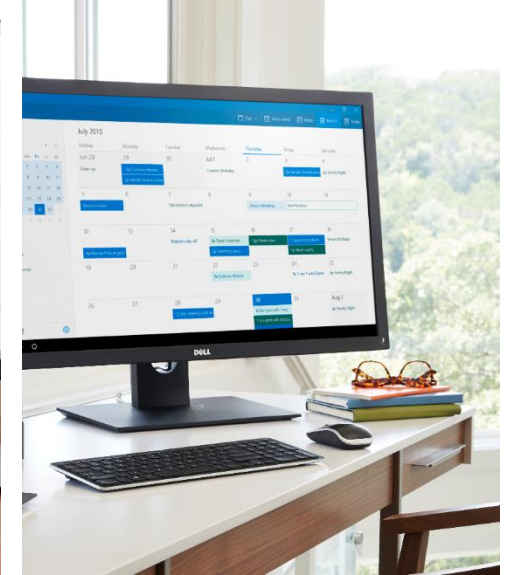

Why Dell monitors?

Award-winning Dell monitors fit your needs and budget, offering productive ways to work, proven reliability, and the industry's most advanced monitor technologies.

Thank you
for making
Dell Monitors

#1
worldwide*

Performance

- Impressive color precision and accuracy
- Wide viewing angles
- Brilliant screen resolution

Productivity

- Thin bezels make multi-monitor setup easy
- Multiple adjustability options
- Wide connectivity array

Reliability

- Premium Panel Guarantee**
- Exhaustive testing
- Quality components

Environmental responsibility

- Environmental certifications
- Eco-conscious materials
- Energy-efficient features