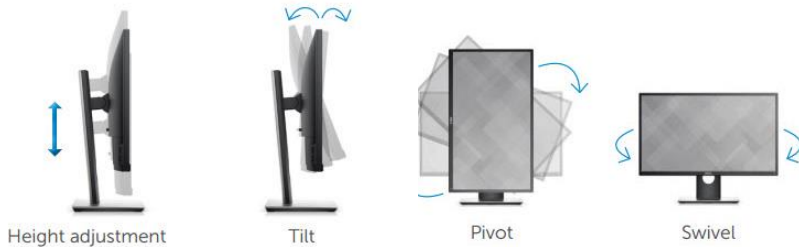

Dell Monitors – P Models

Dell Monitors | P models

Enhanced productivity-boosting features and comfortable usability.

Enhanced productivity

- **Seamless view:** Narrow bezel and multi-monitor viewing allows for increased efficiency
- **Save Time:** Work efficiently with Auto Mode, preset modes and Easy Arrange*
- **Reduce desk clutter:** Smart design integrates power and cable management

Outstanding usability

- **Work the way you like:** Fully adjustable features for height, tilt, pivot and swivel
- **Better viewing experience:** Consistent colors across a wide viewing angle
- **Optimize eye comfort:** Flicker-free screen with ComfortView reduces harmful blue light emissions