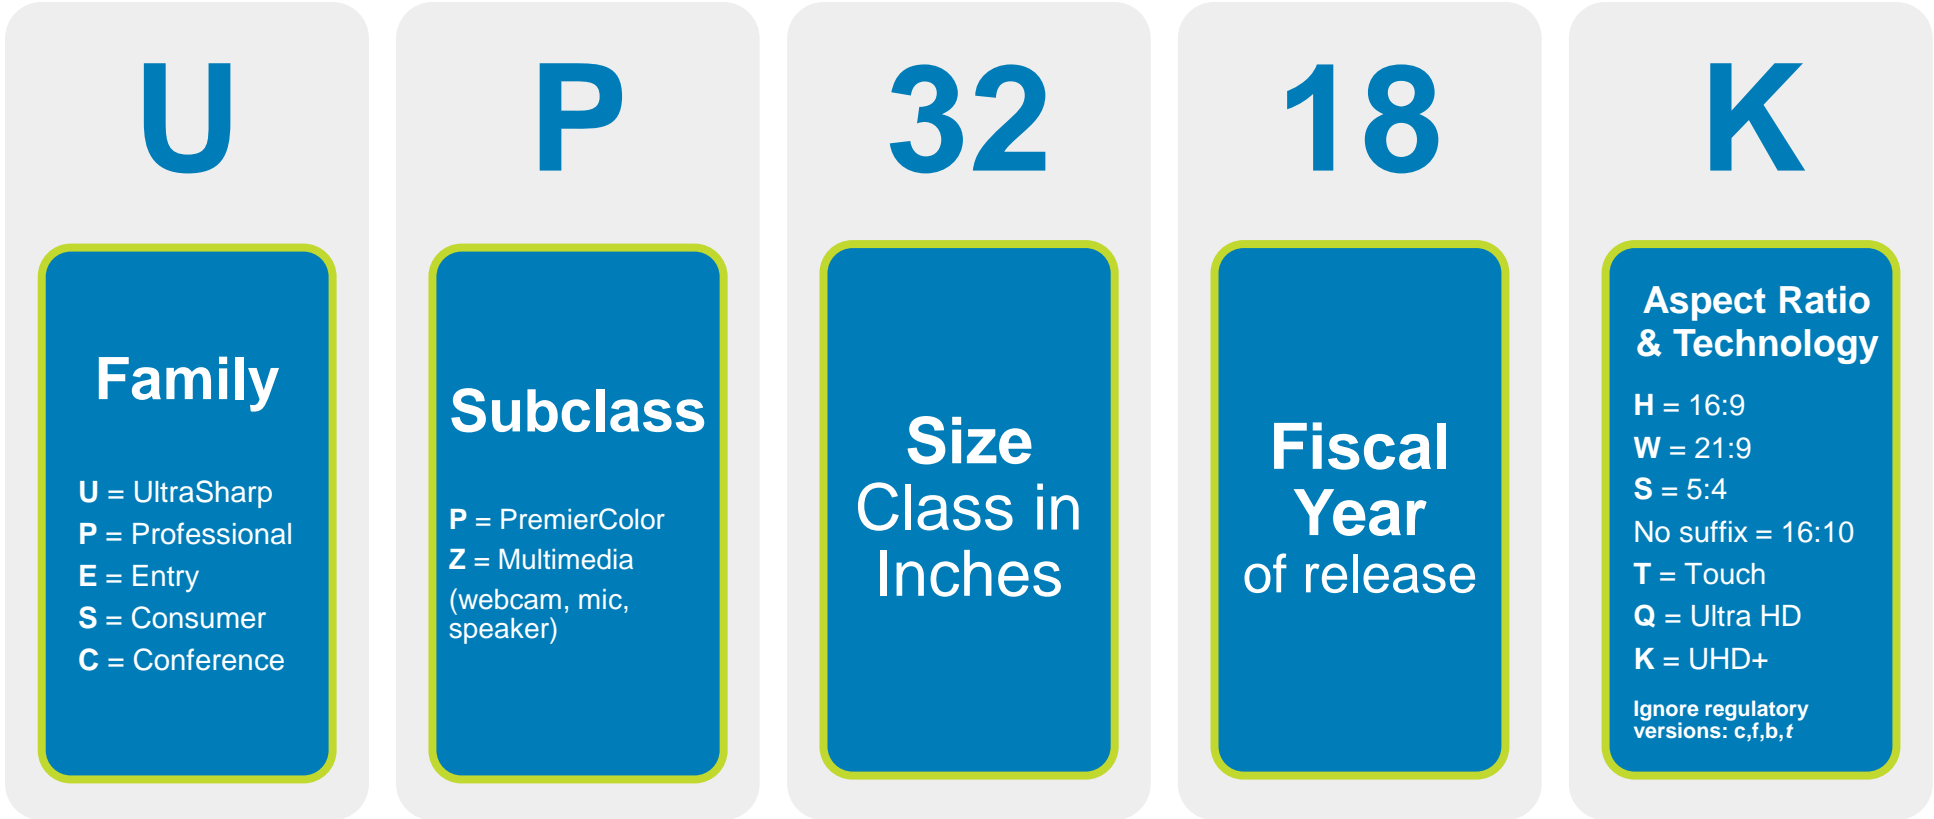

Dell Commercial Monitors Model Number Guide