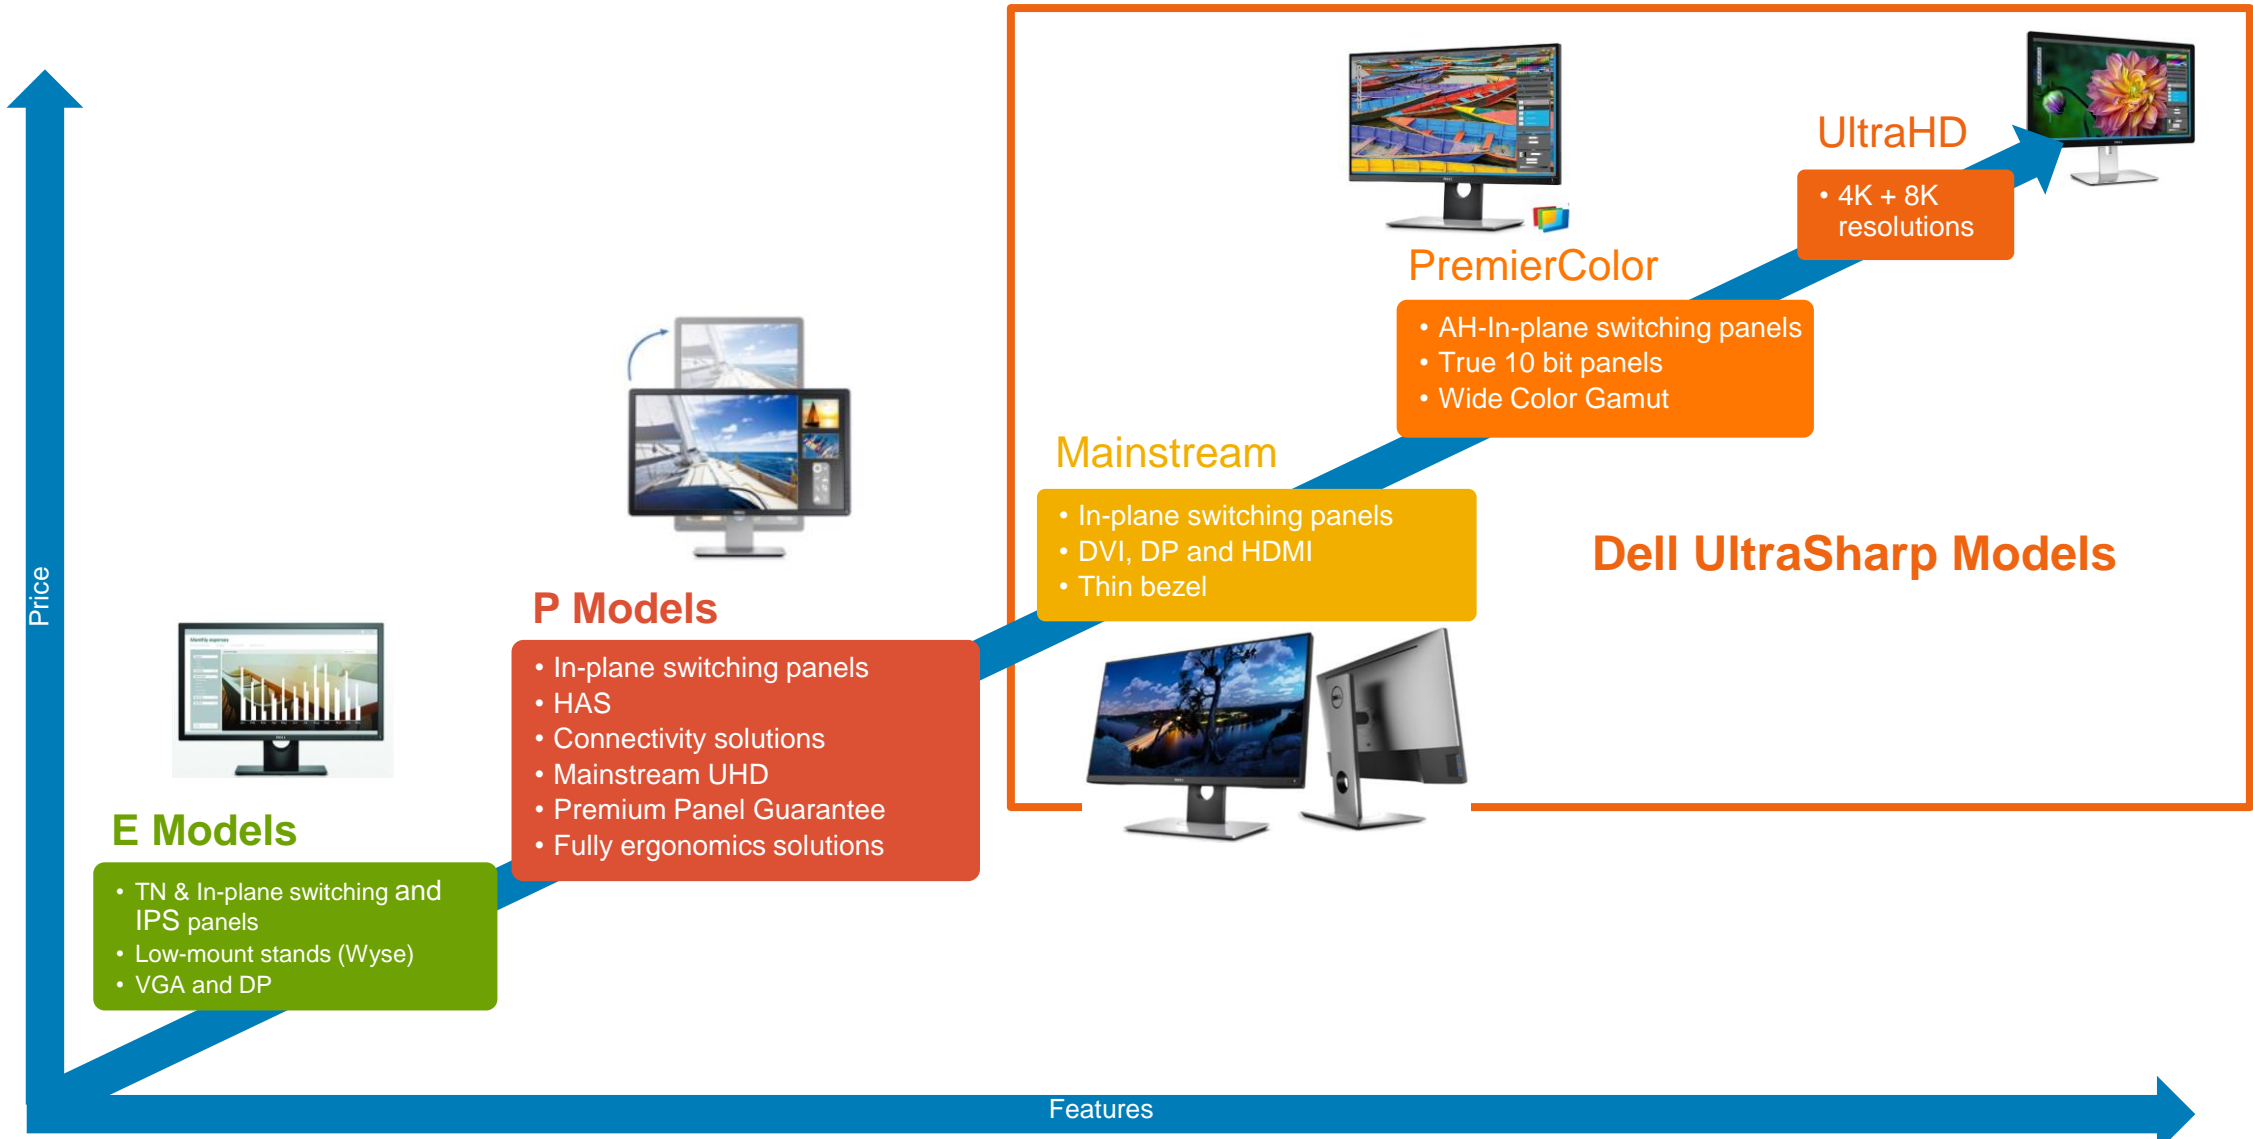

Dell Monitors Families