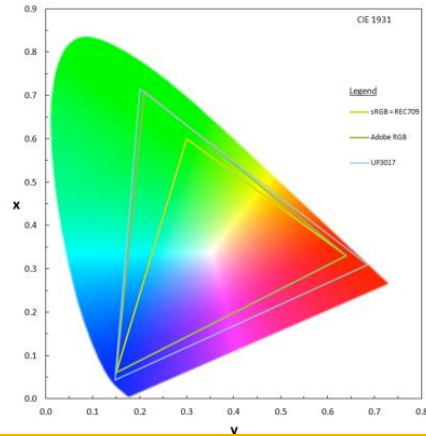

The Dell PremierColor advantage

Dell PremierColor means consistent, accurate colors right out of the box, powerful calibration capabilities, incredible color depth and wide color gamut – all the tools power users need for color-critical projects.

Ideal customers:

Photographers, videographers, graphic designers, commercial printing companies, and those whose work depends on accurate color.

Amazingly wide color coverage

Meets major industry standards, such as AdobeRGB, sRGB, Rec. 709, DCI-P3, for a broad spectrum of immaculate, unwavering colors. This gives users the flexibility to choose their own color standard for color-critical projects.

User-enabled color adjustments

Fine-tune colors using the Custom Color mode, or make further adjustments with the user-accessible hardware look-up table (LUT). Users can calibrate the monitor in-house using a variety of tools or adjust color parameters according to their proprietary color solution with the SDK.